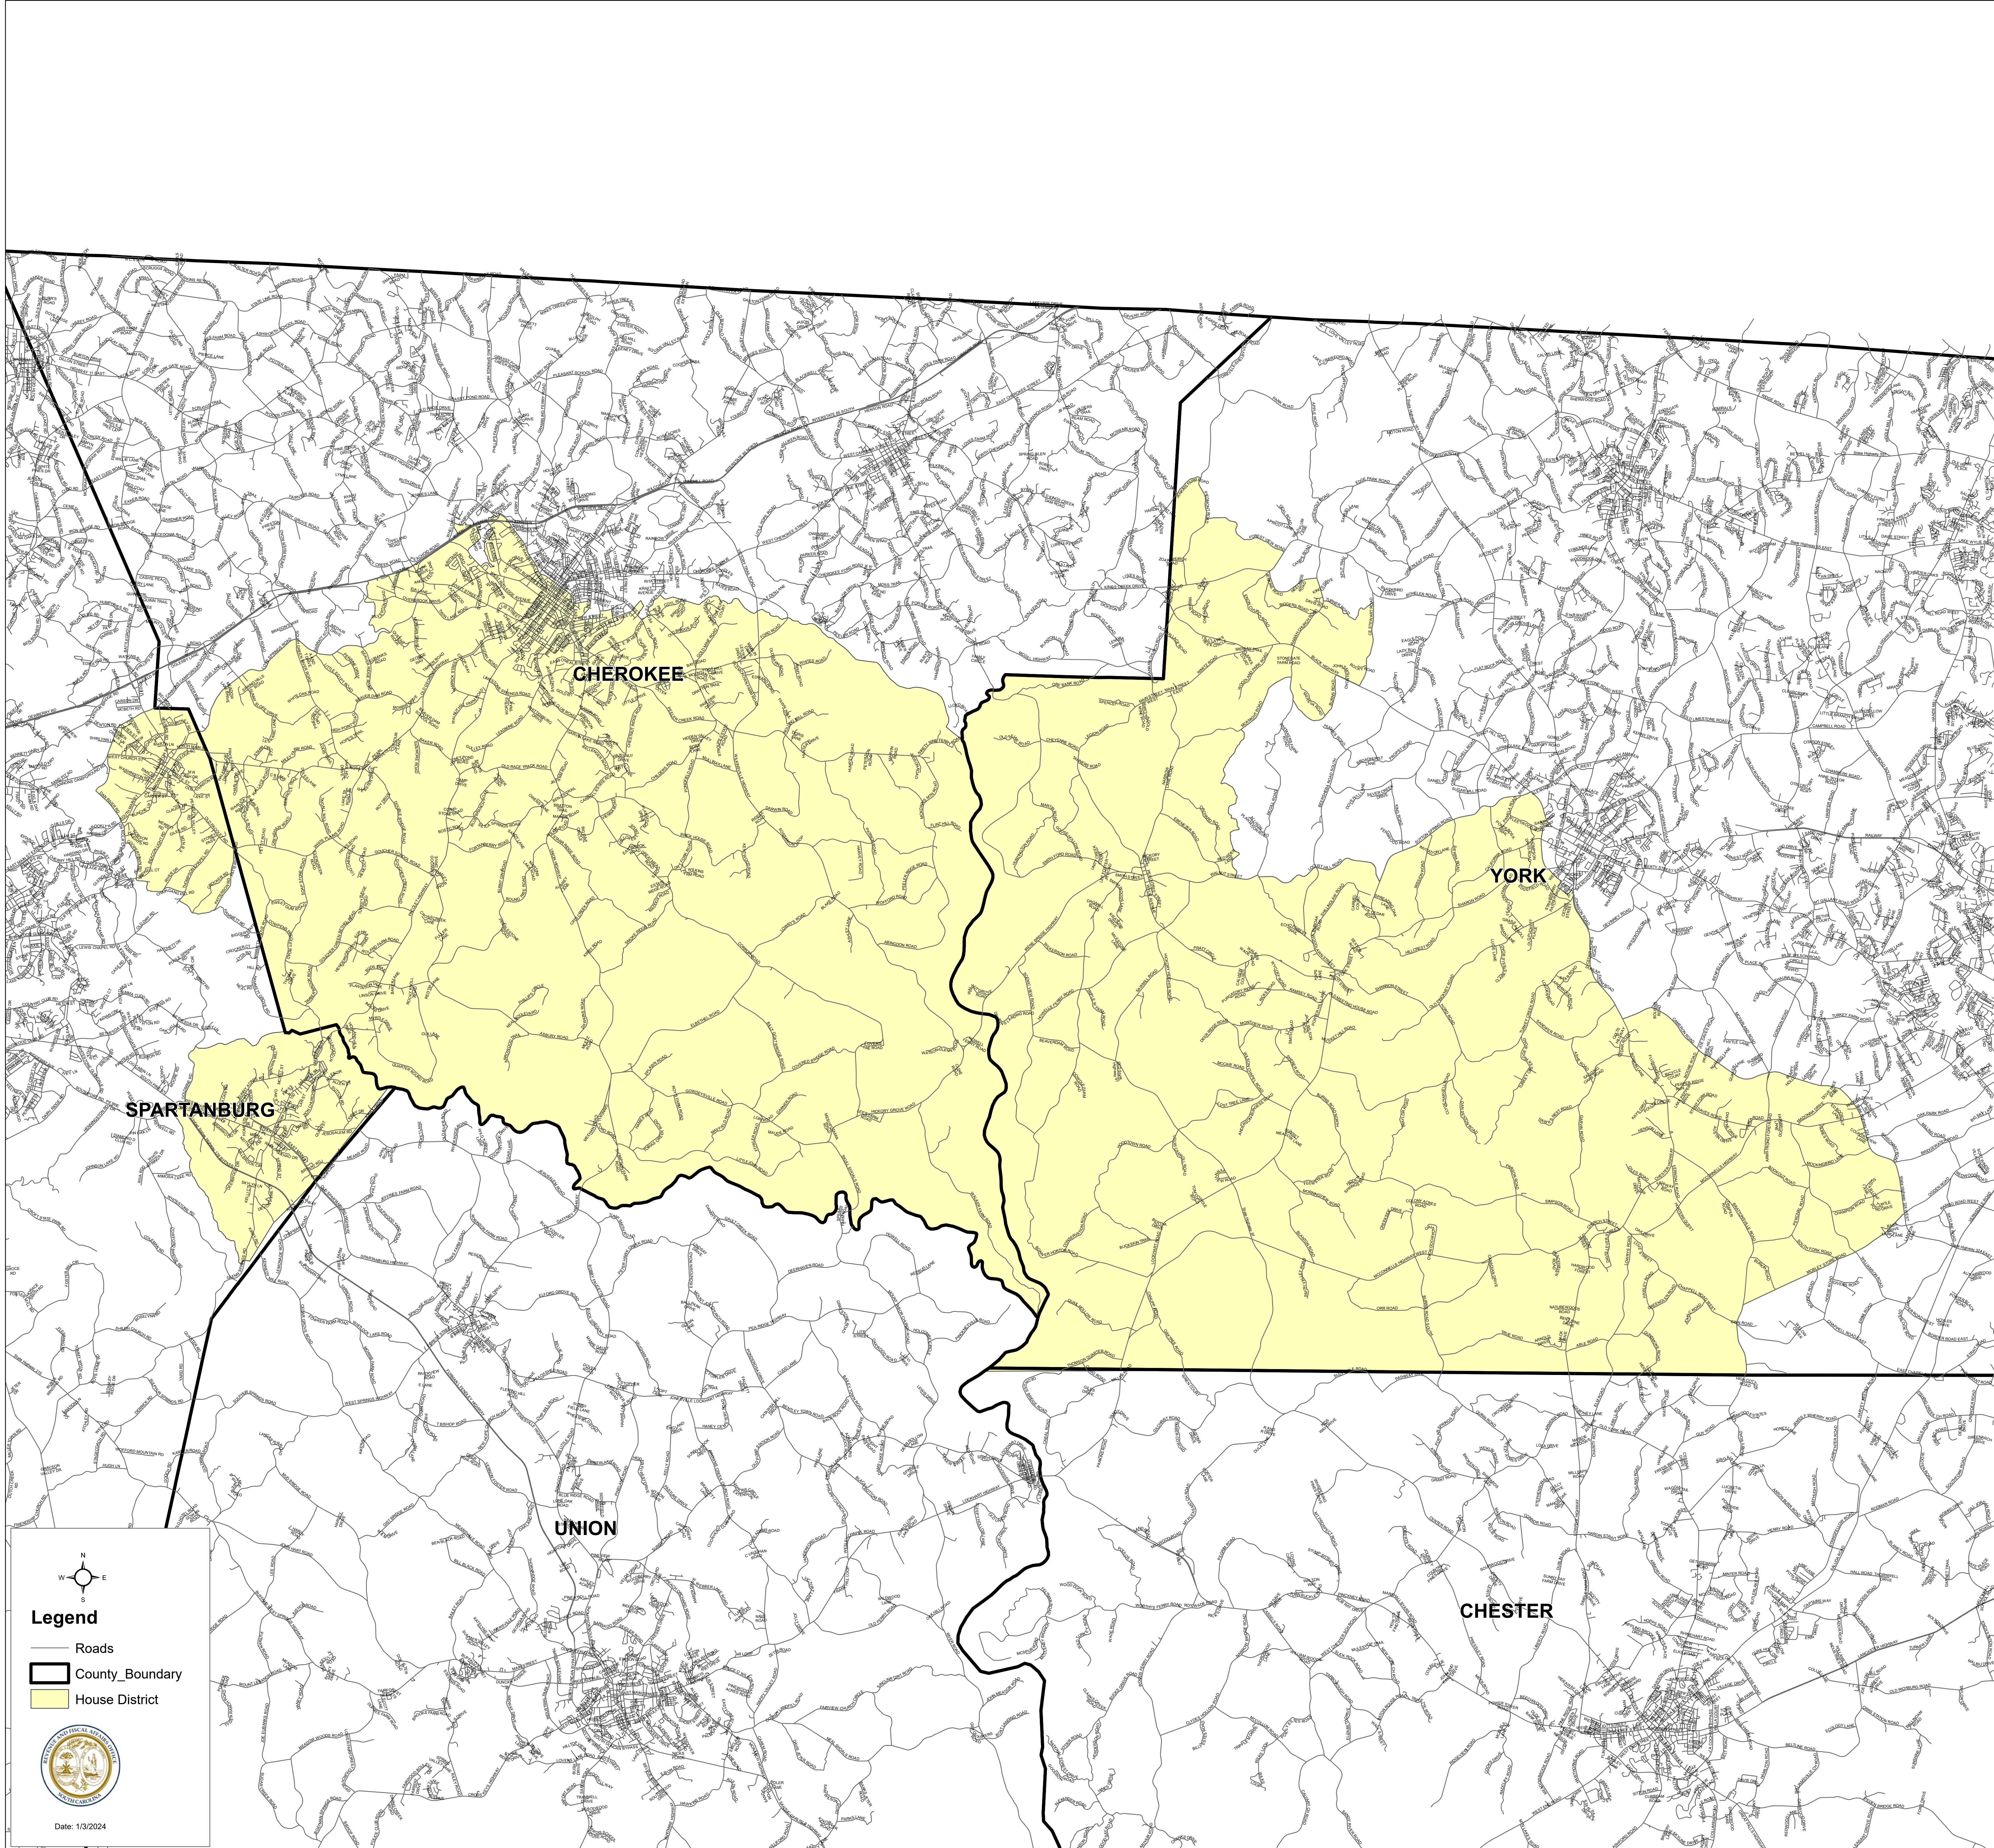

South Carolina House District 29

S.1024

Legend

- Roads
- County_Boundary
- House District

Date: 1/3/2024