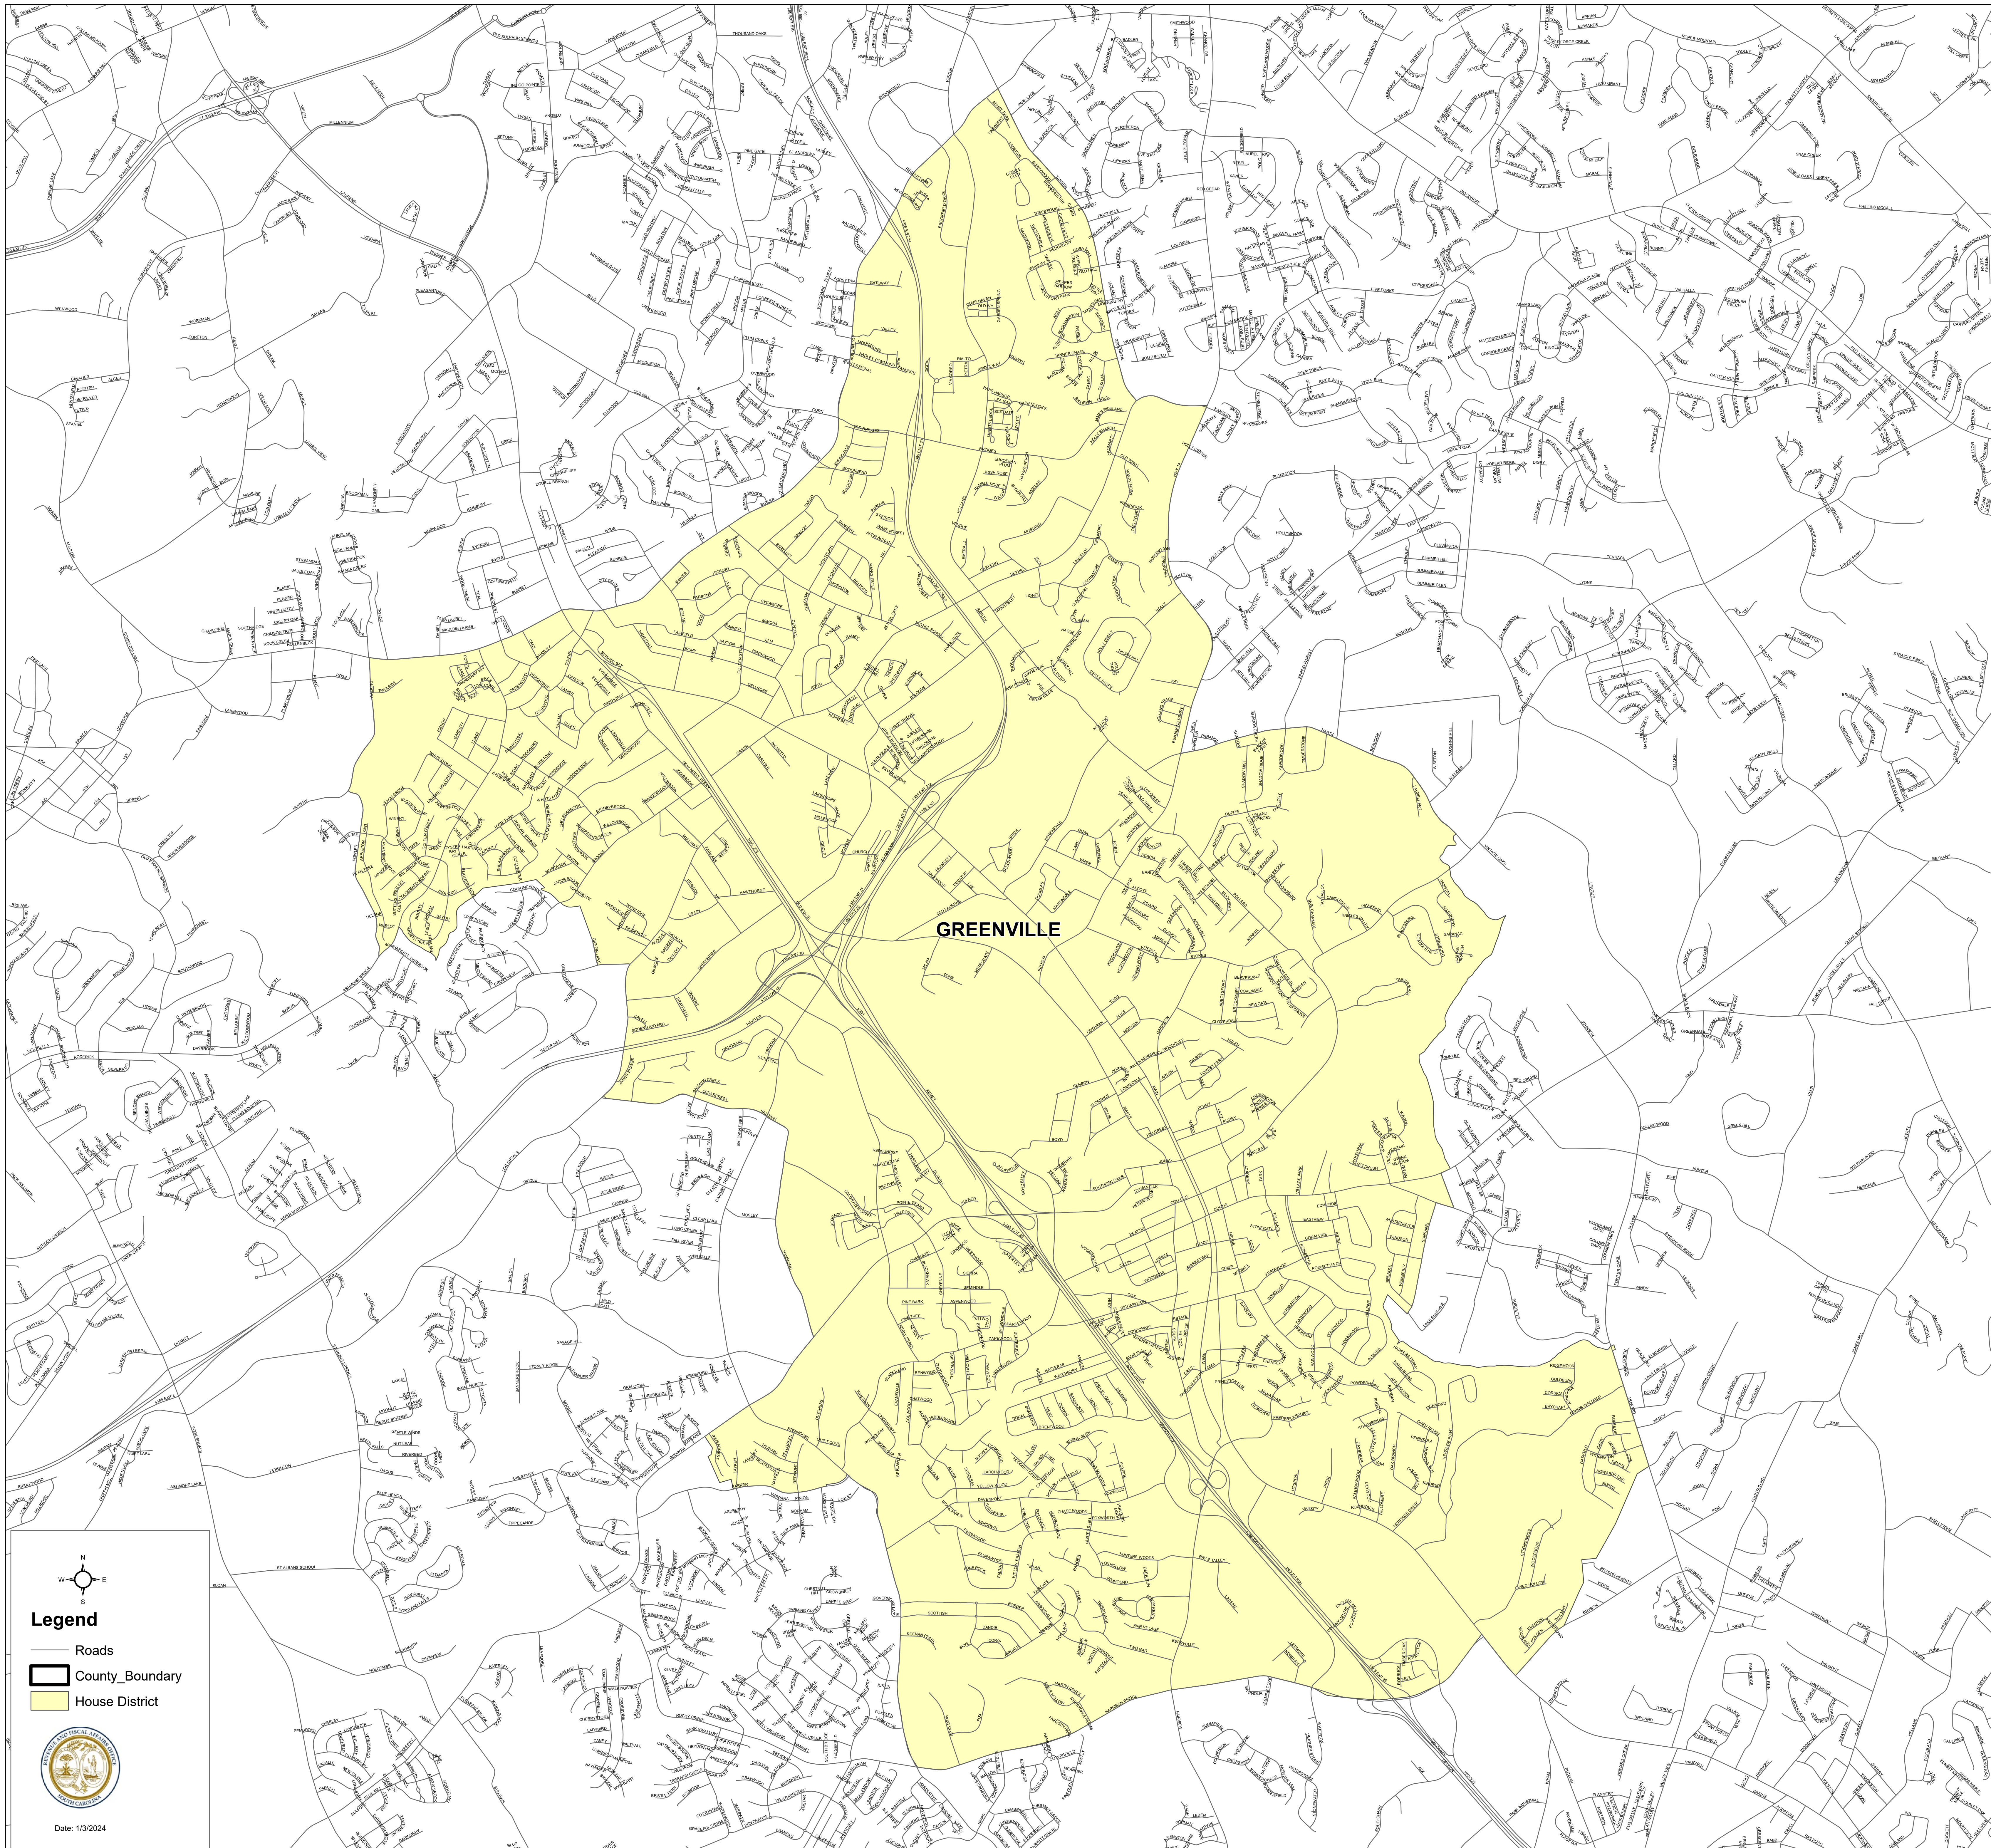

South Carolina House District 27

S.1024

Legend

- Roads
- County_Boundary
- House District

Date: 1/3/2024