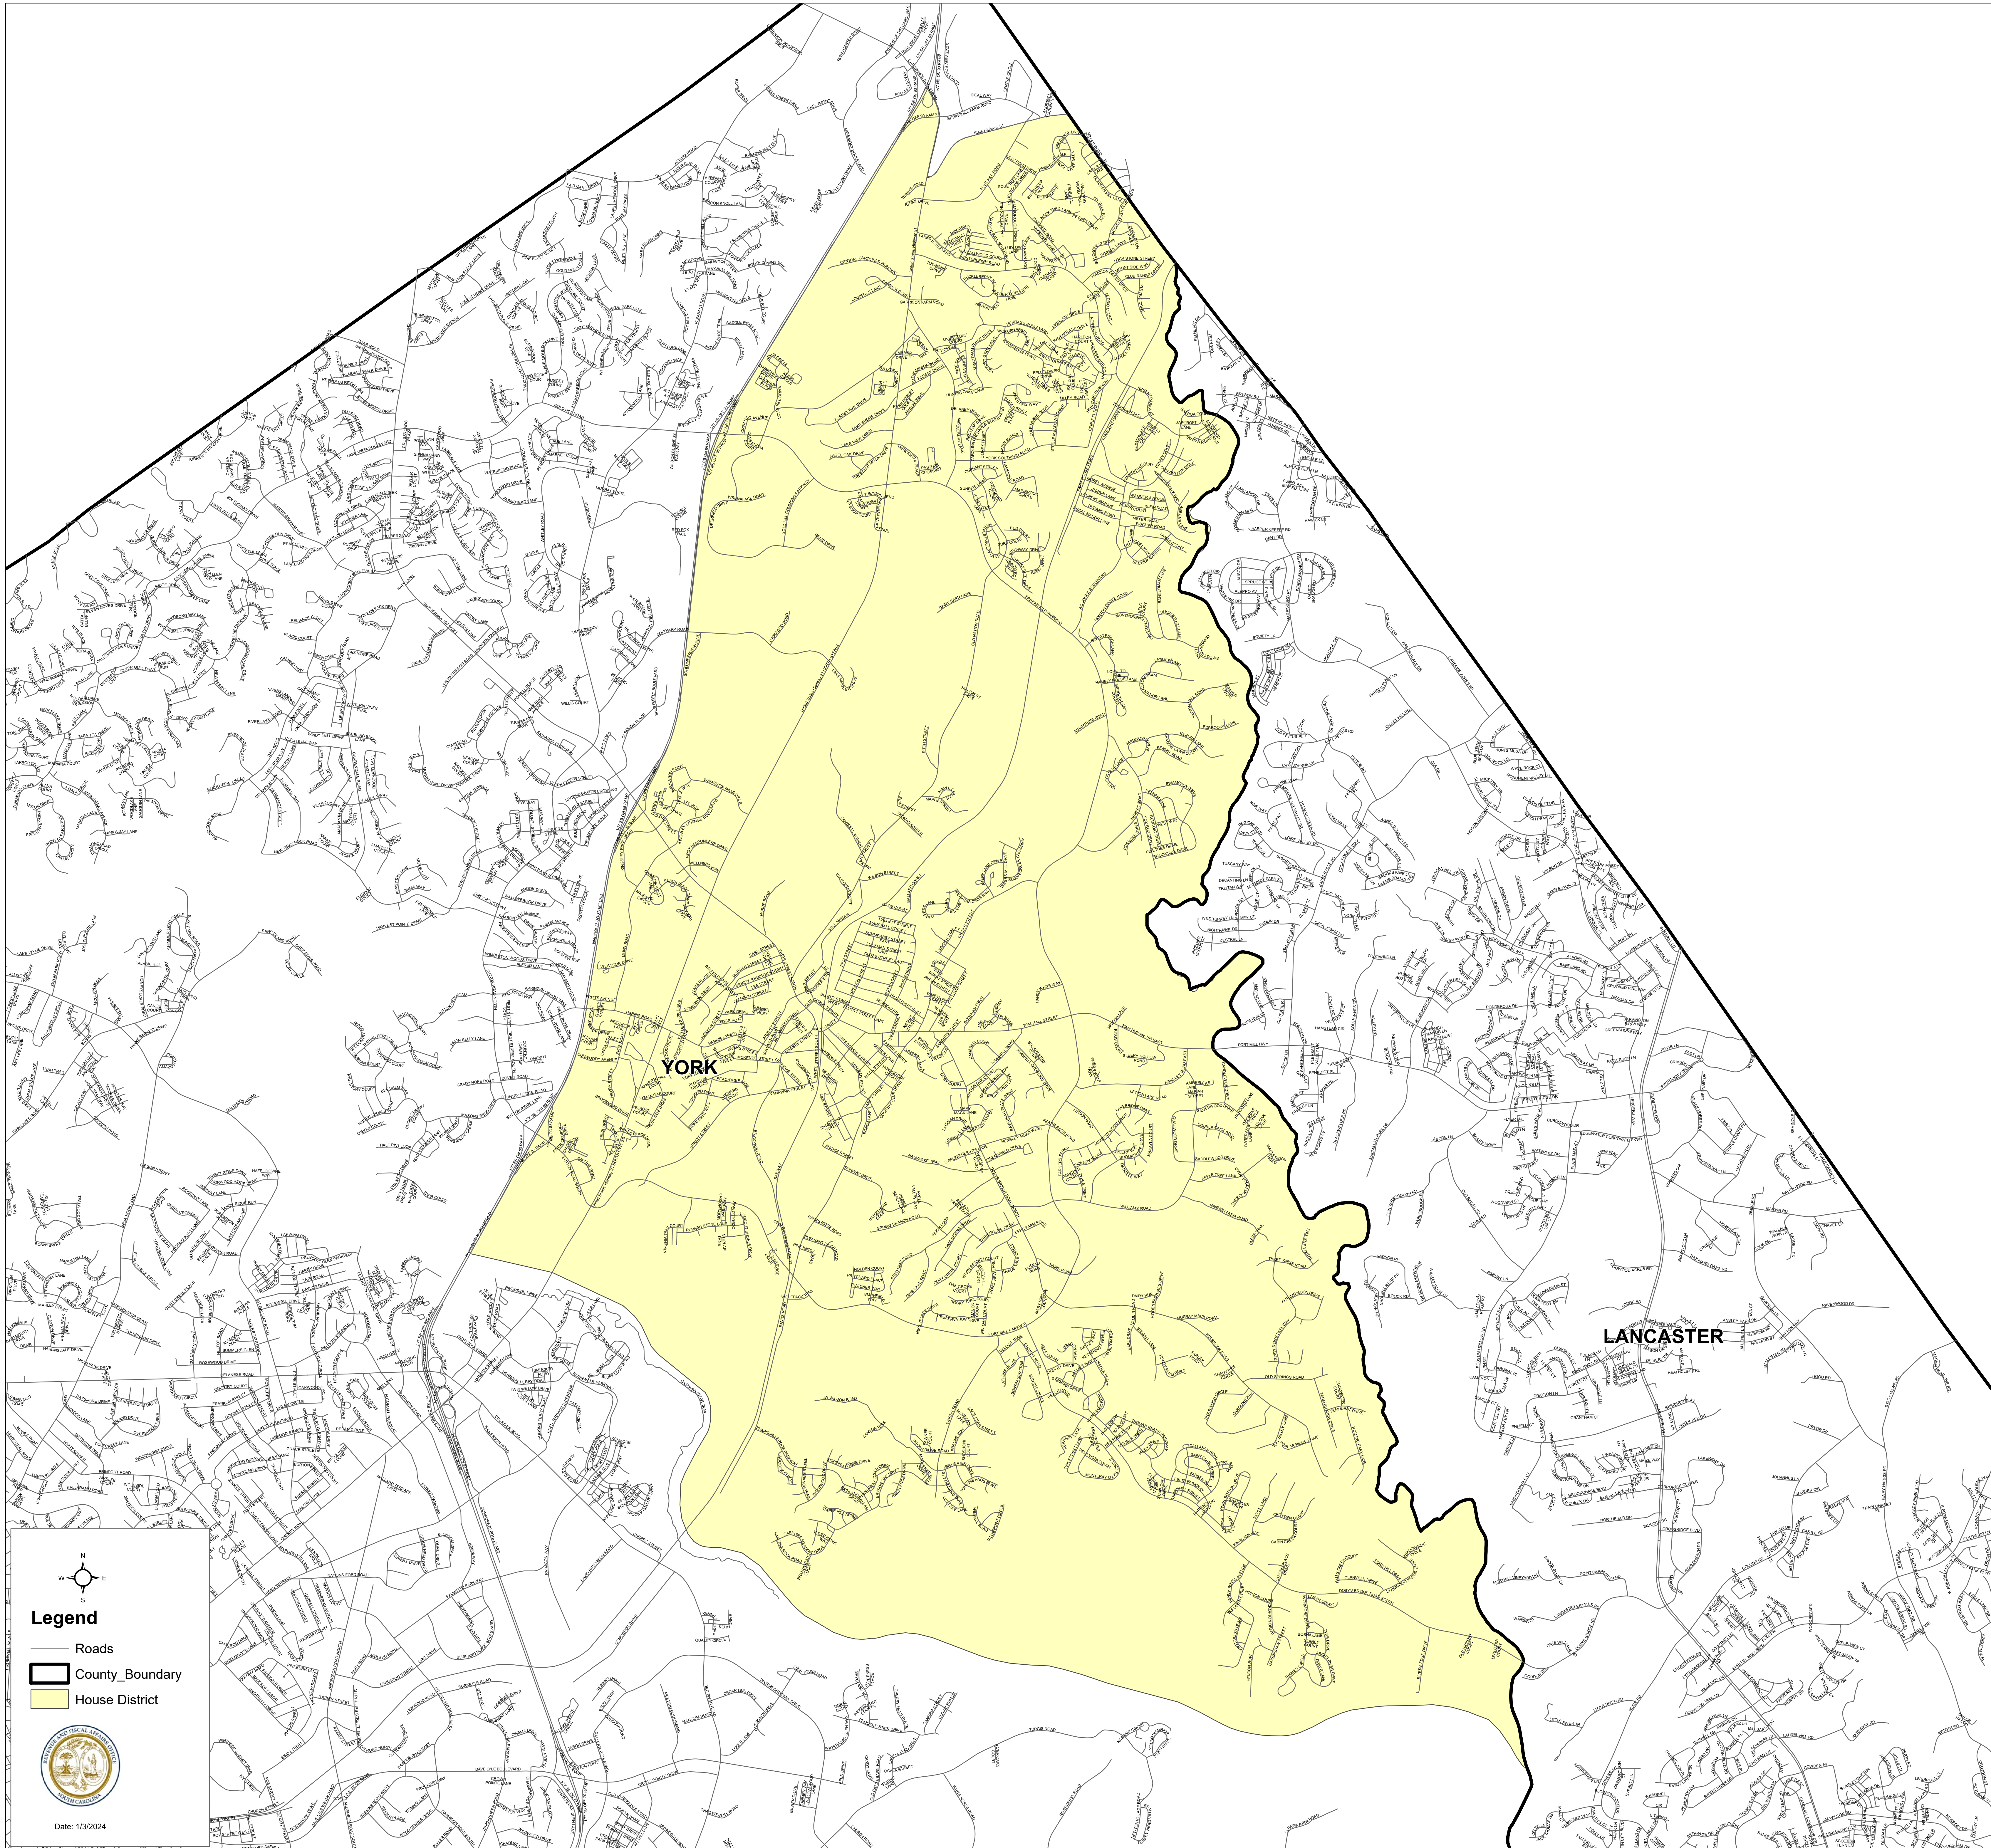

South Carolina House District 26

S.1024

Legend

- Roads
- ▬ County_Boundary
- House District

Date: 1/3/2024