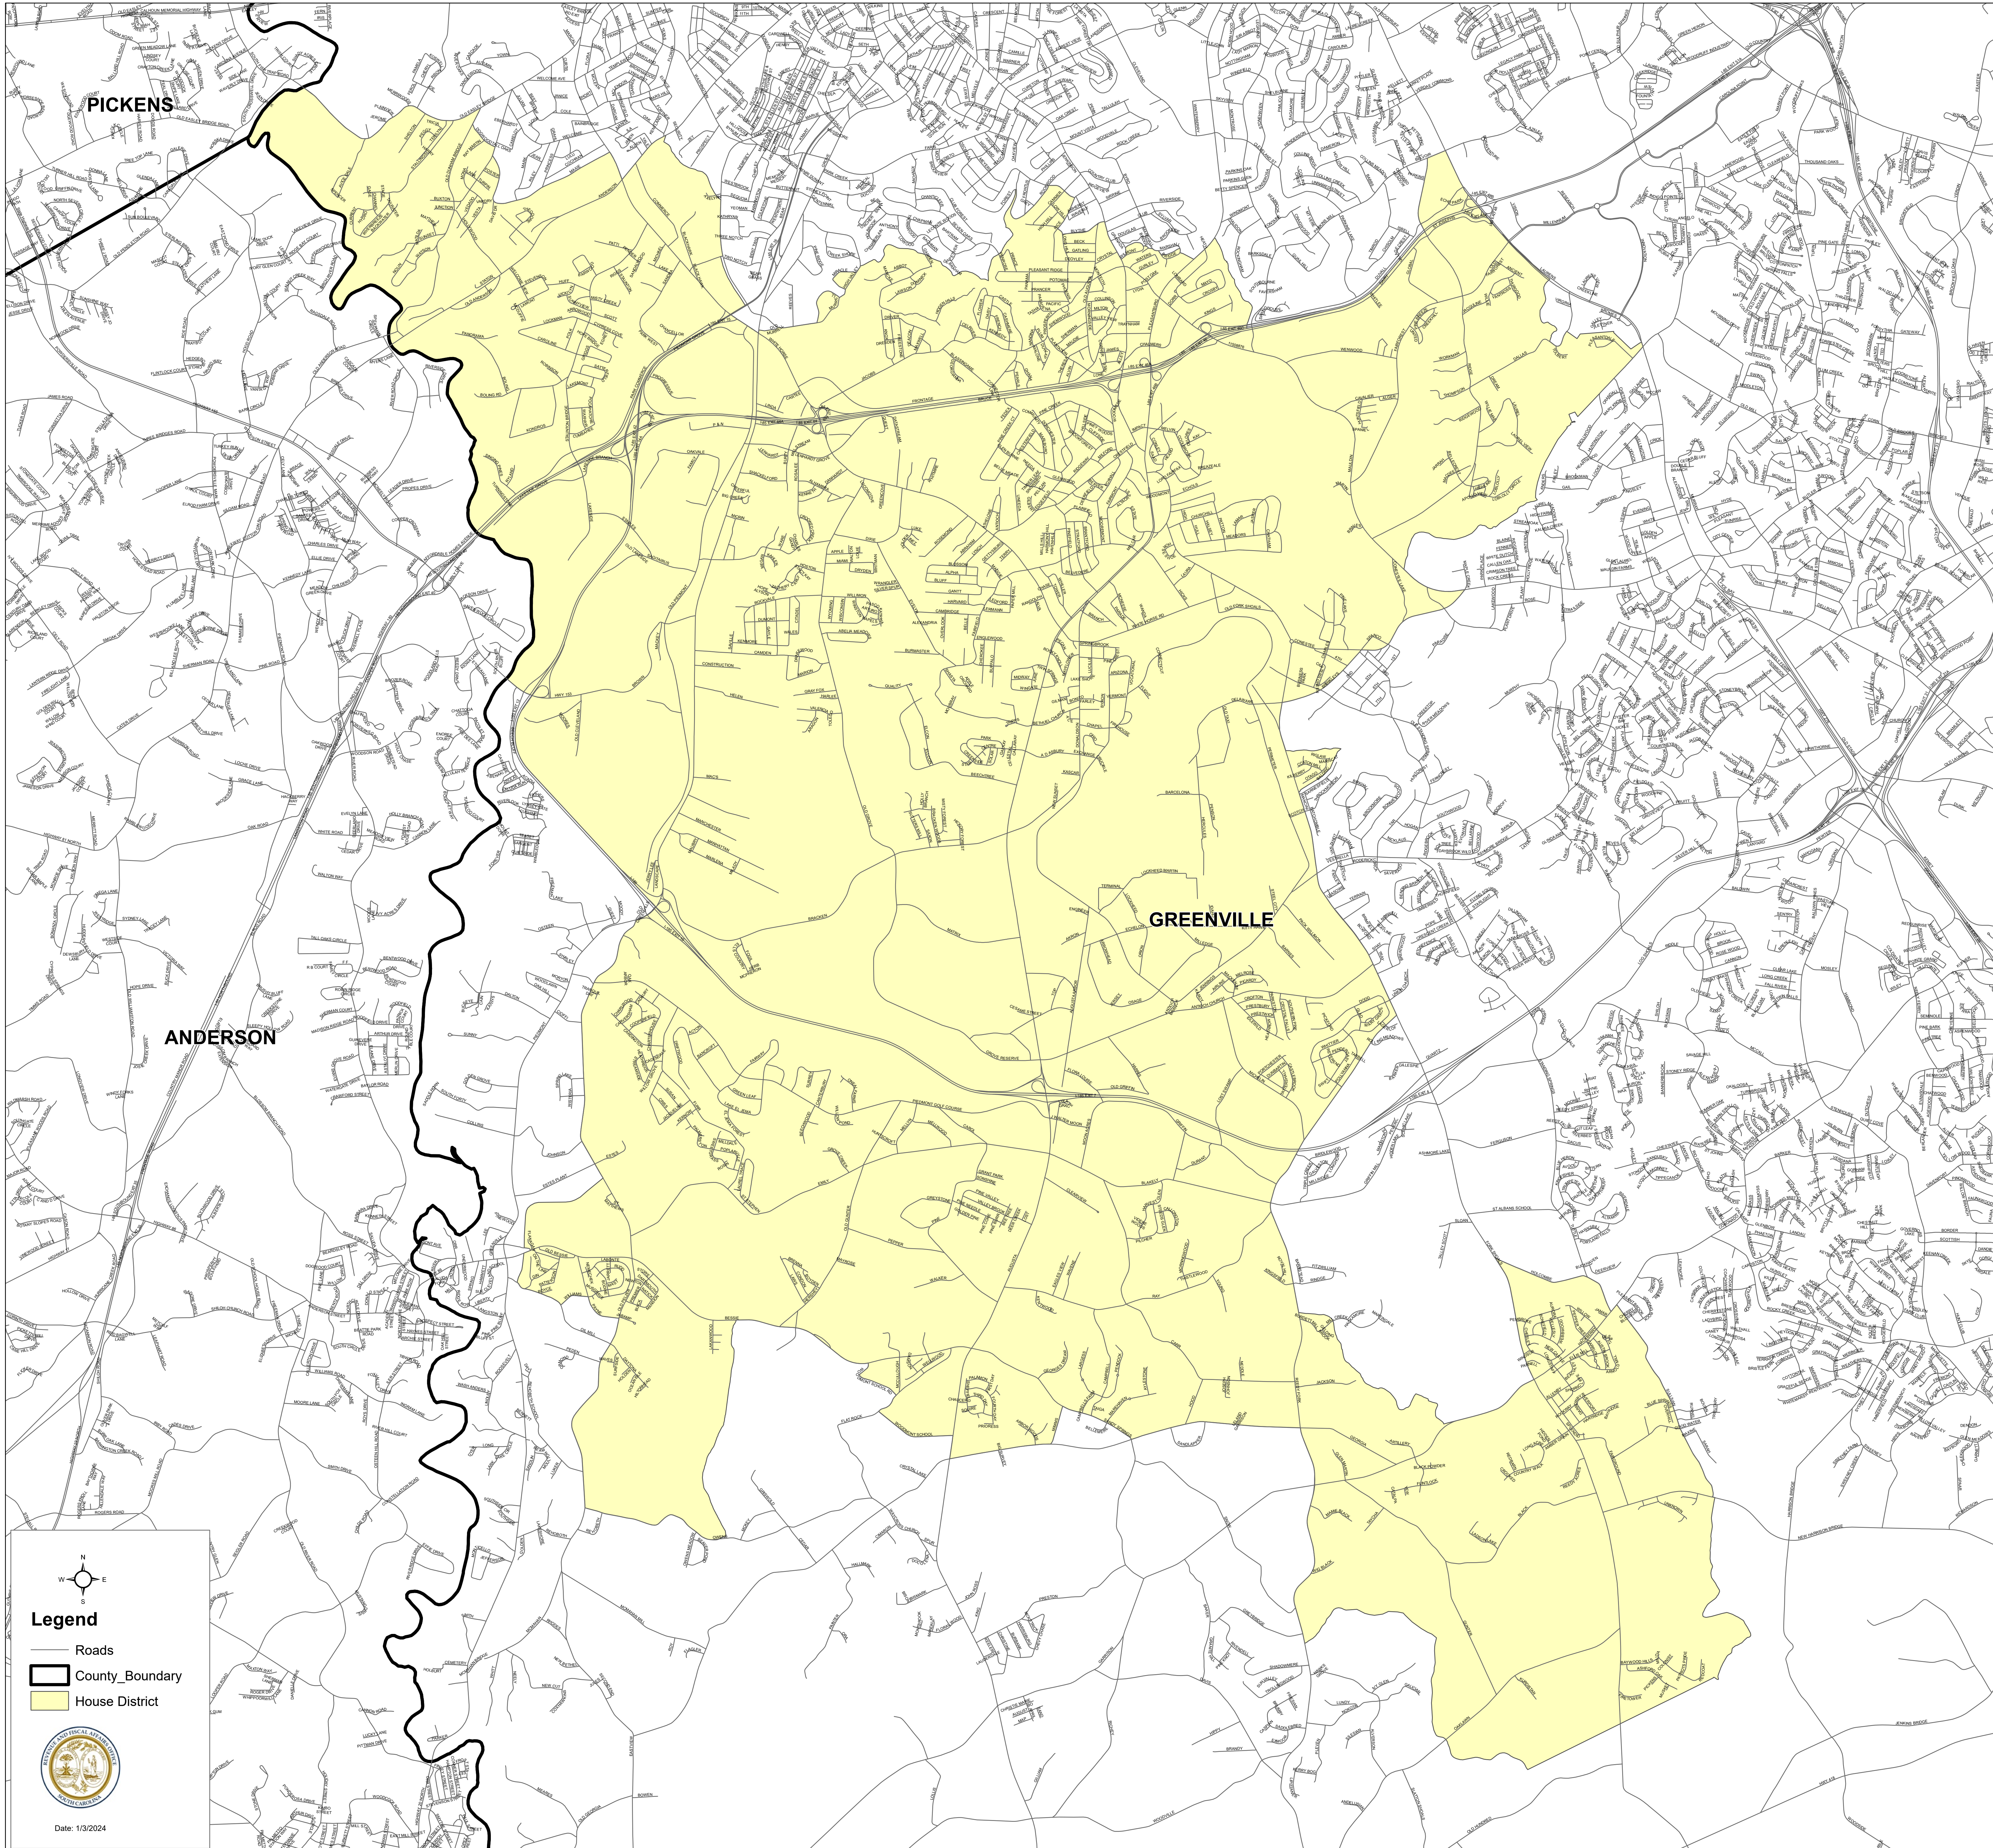

# South Carolina House District 25

S.1024

**Legend**

- Roads
- County\_Boundary
- House District

Date: 1/3/2024