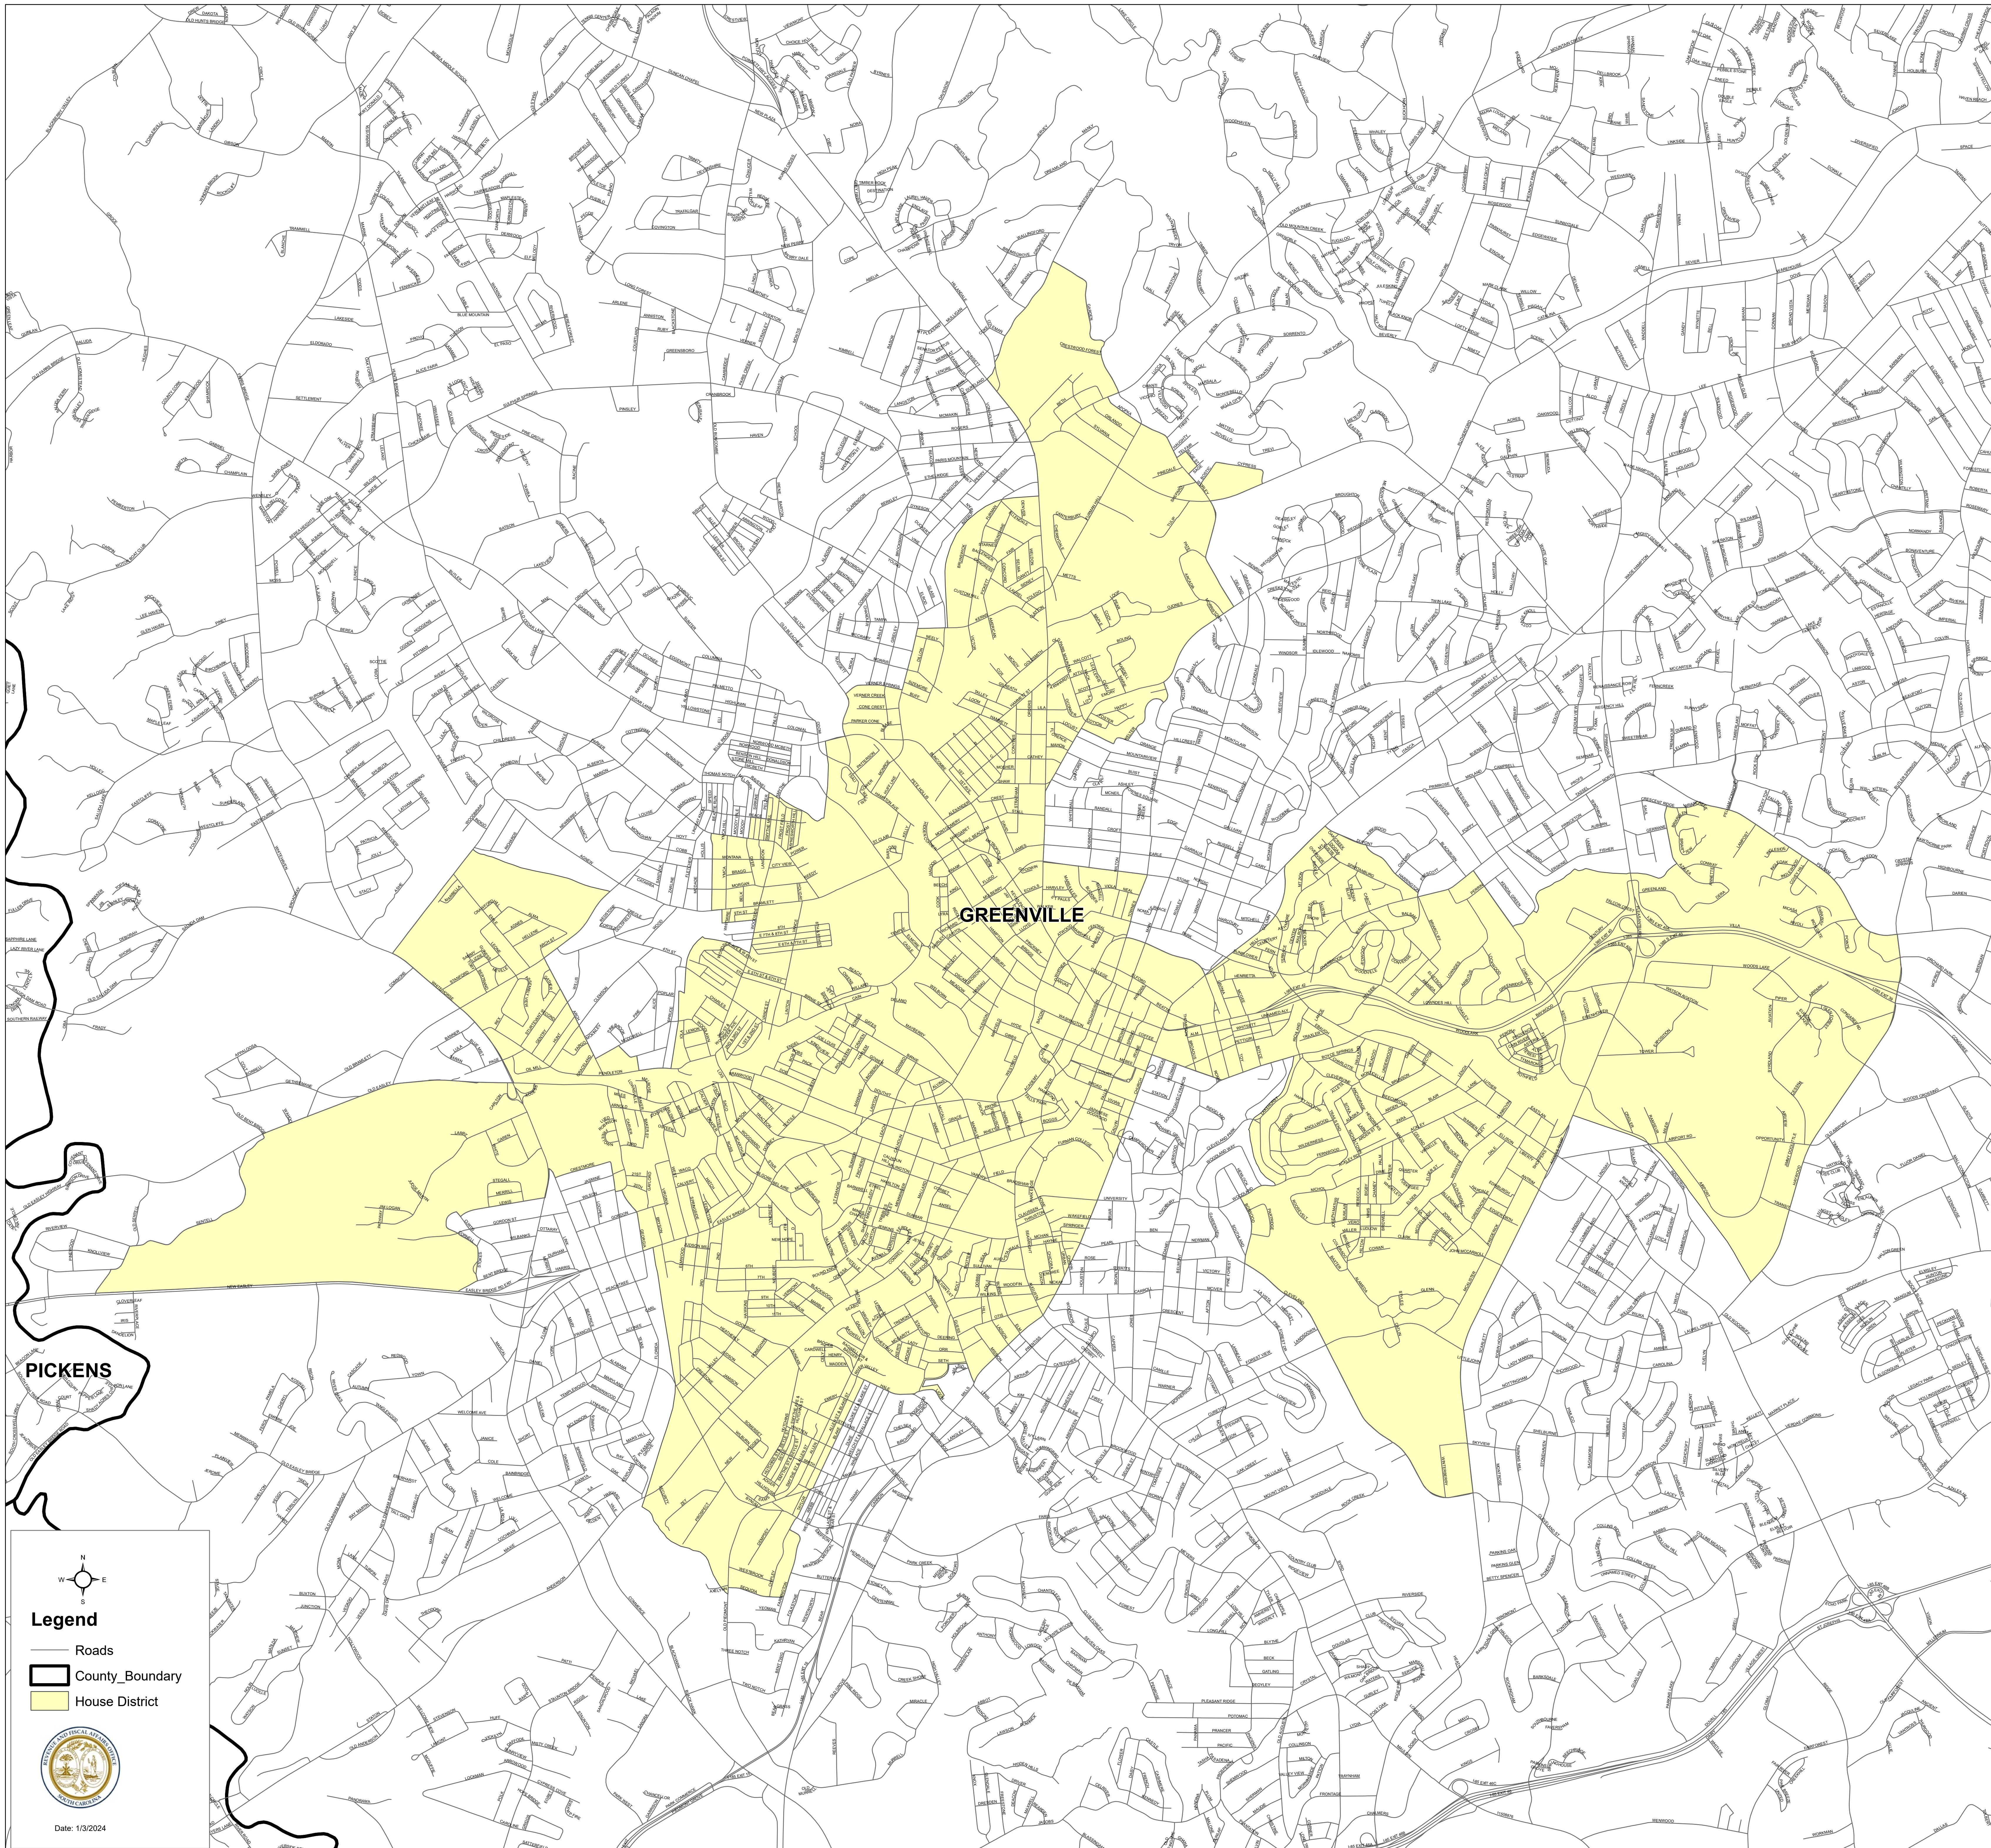

South Carolina House District 23

S.1024

Legend

- Roads
- County_Boundary
- House District

Date: 1/3/2024