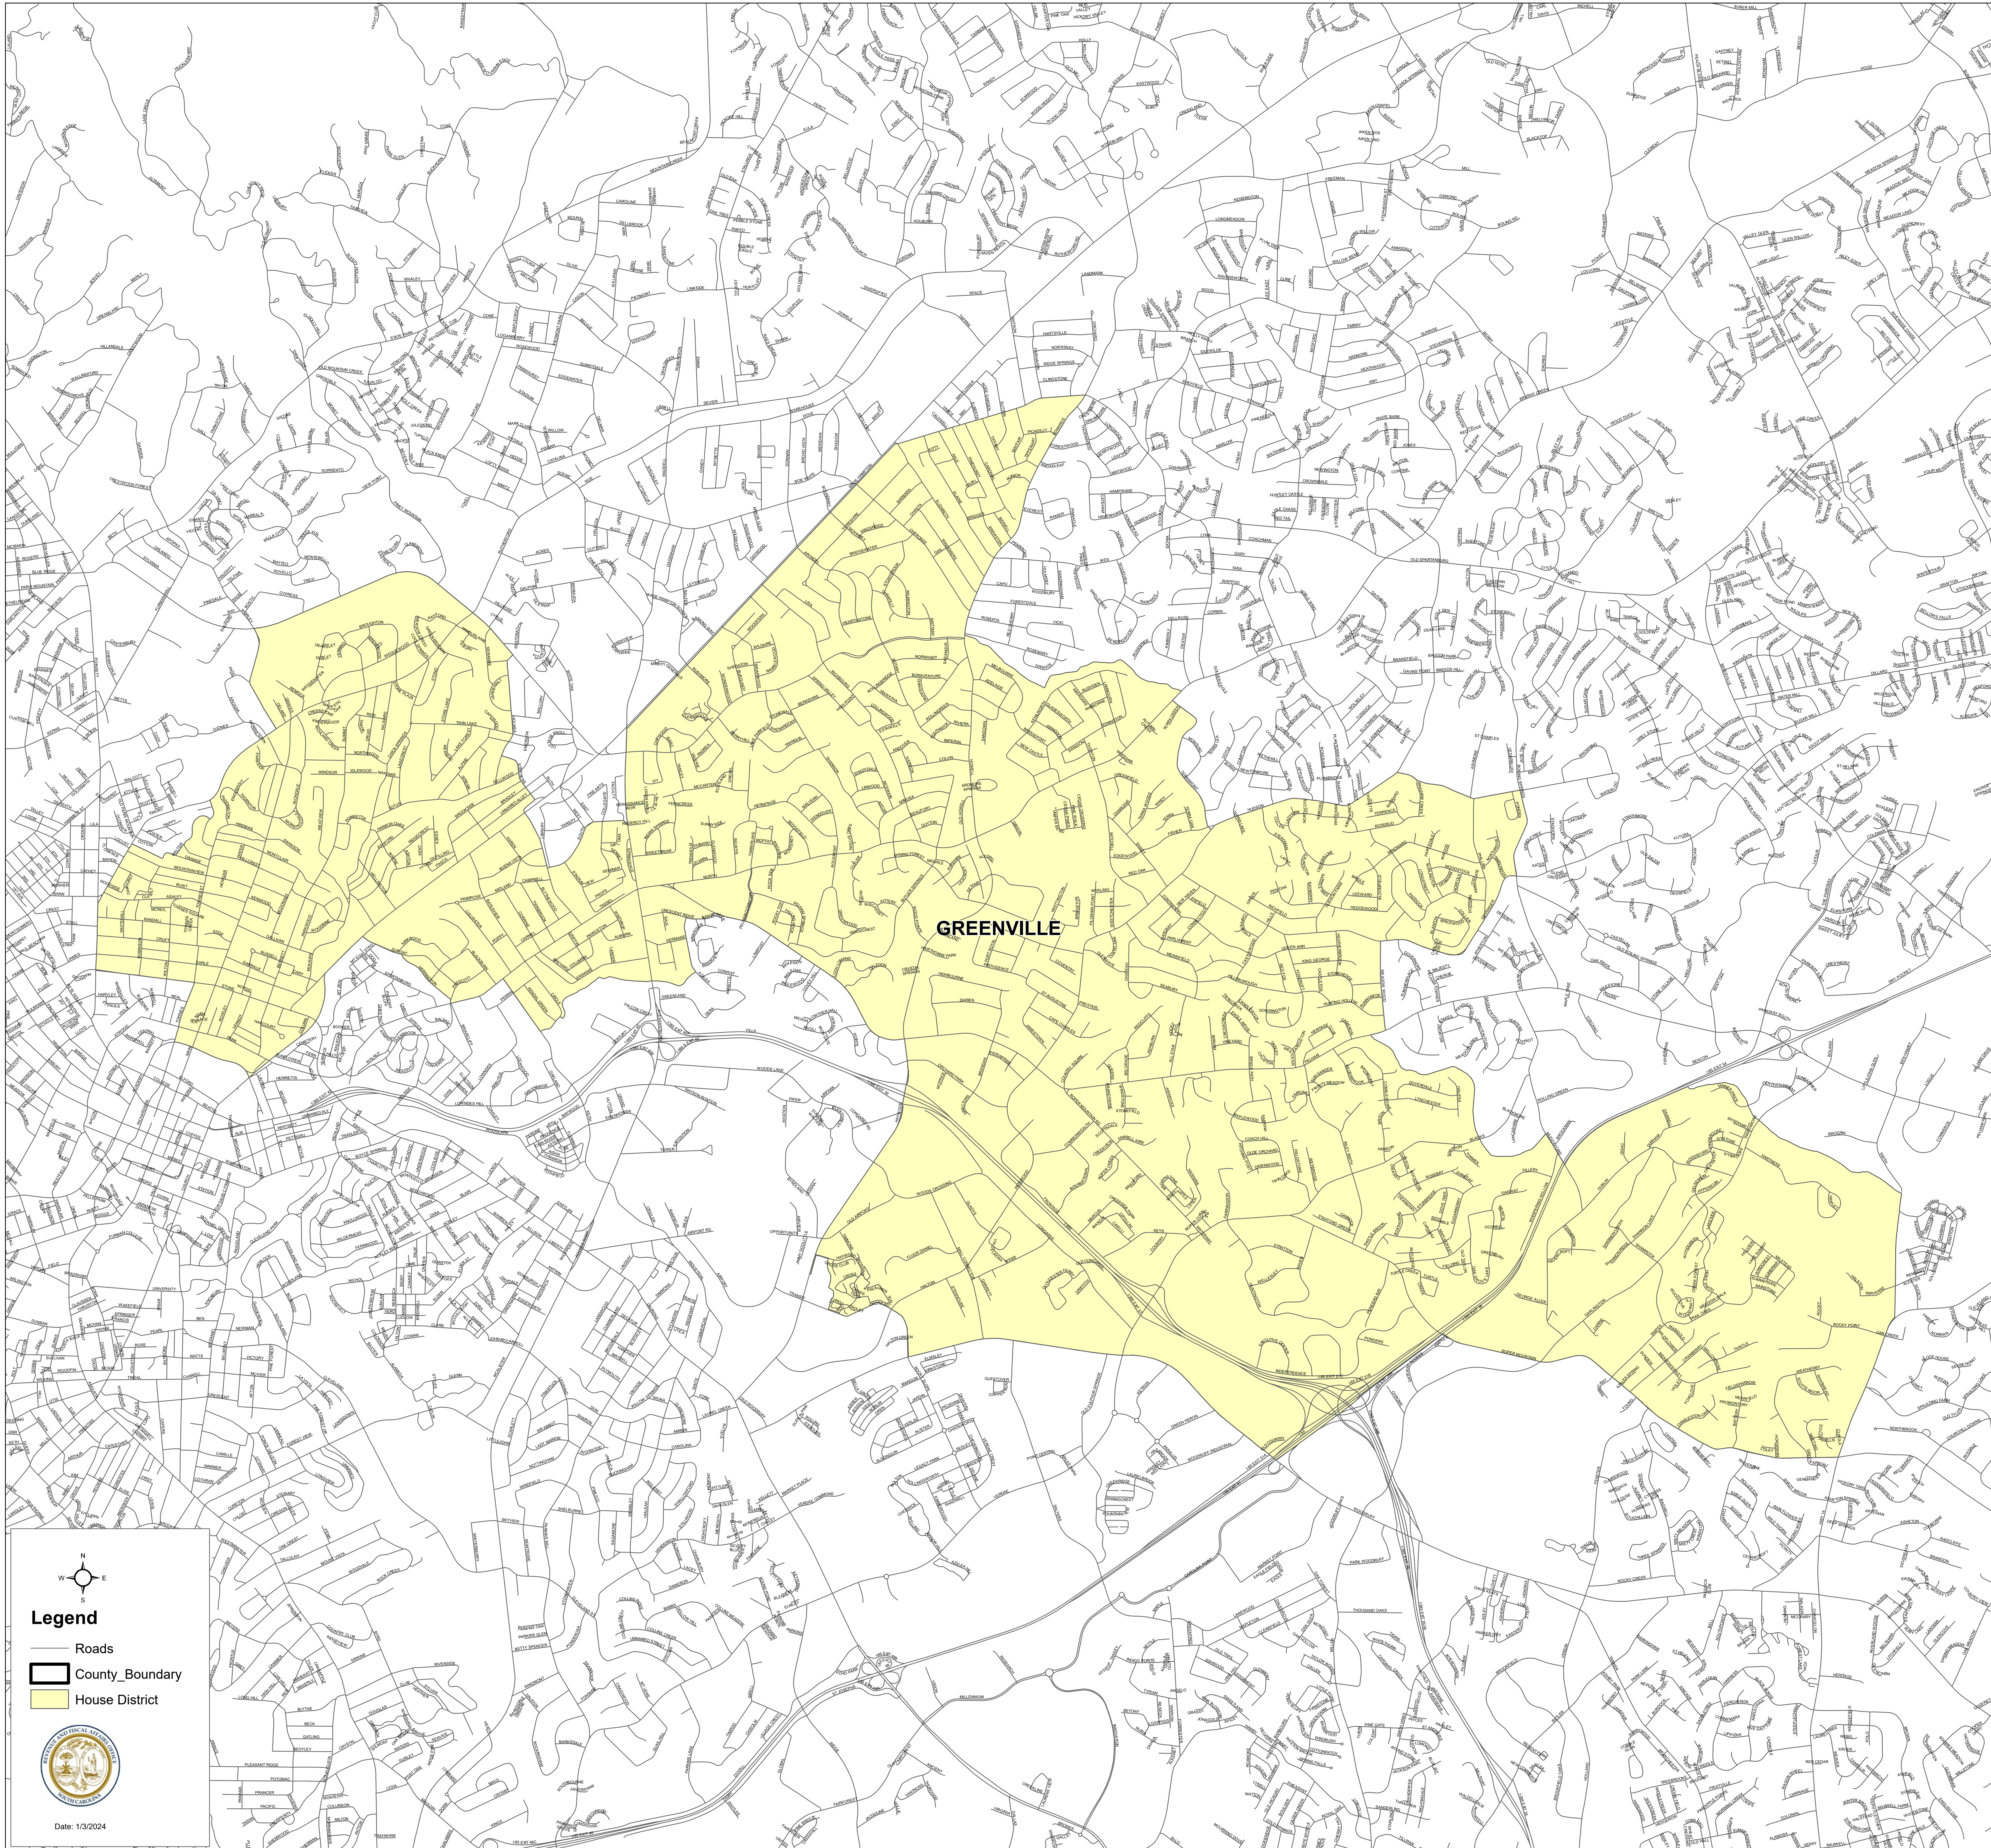

South Carolina House District 22

S.1024

Legend

- Roads
- County_Boundary
- House District

Date: 1/3/2024