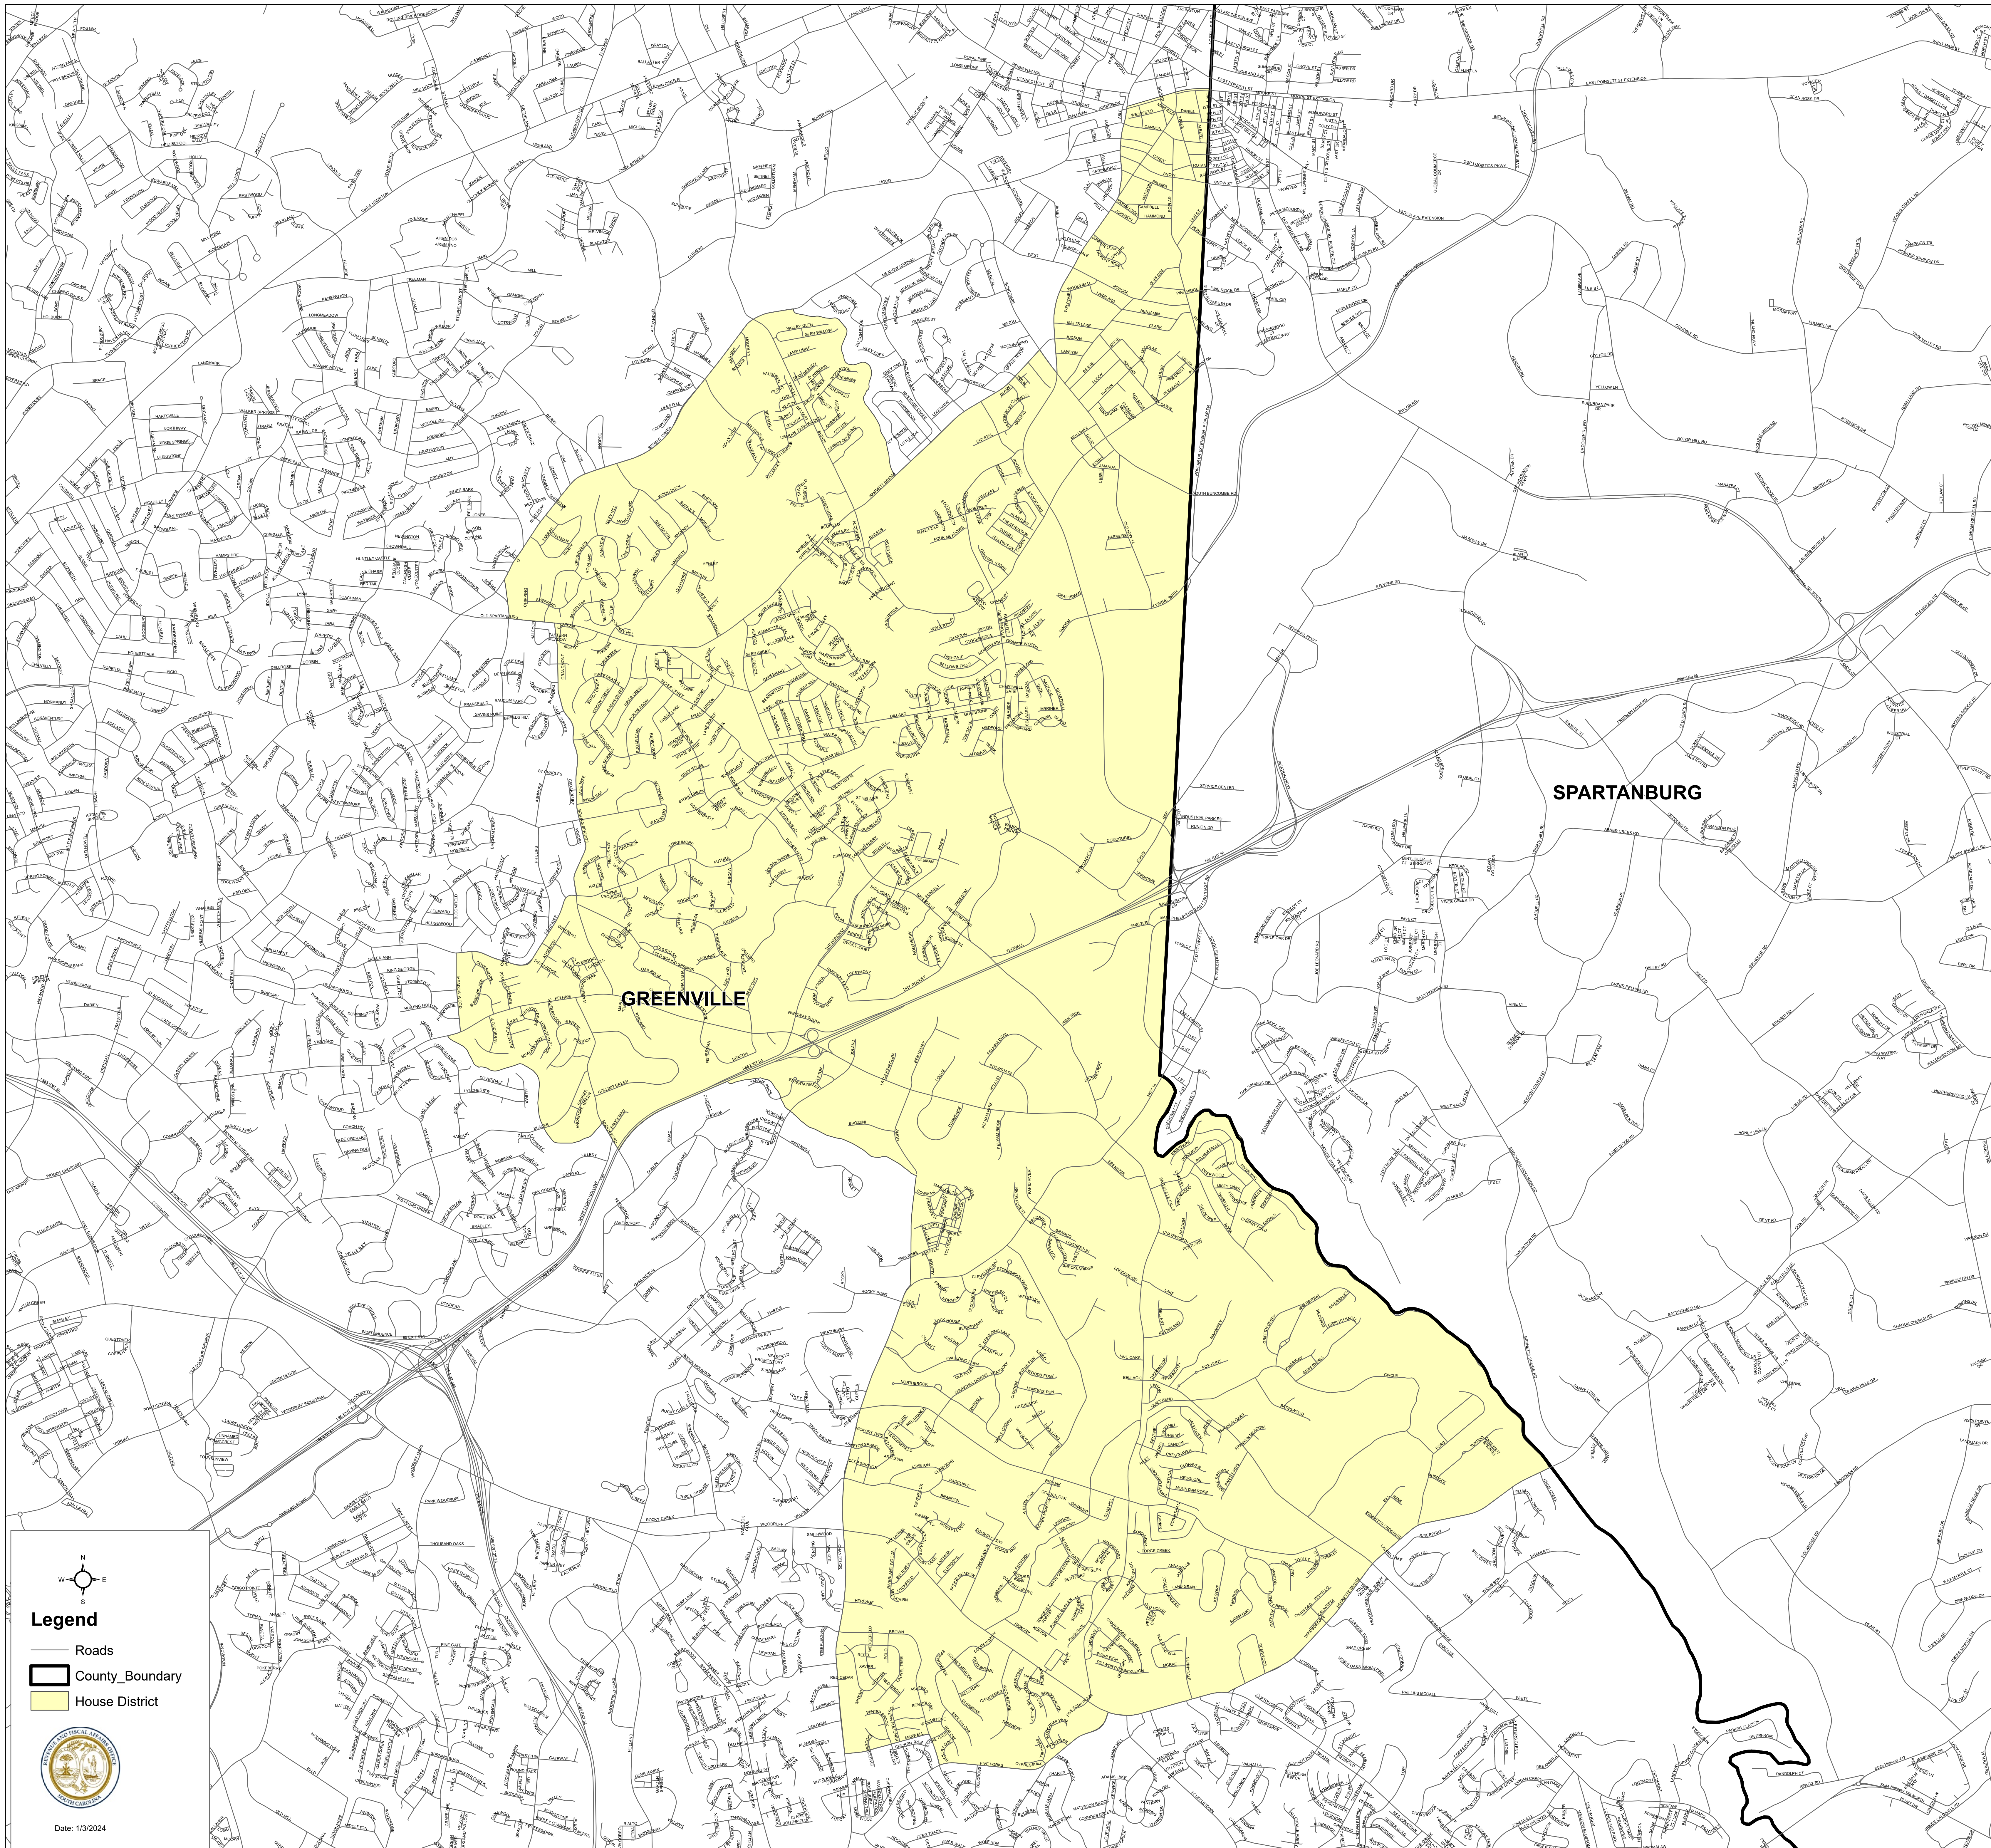

South Carolina House District 21

S.1024

Legend
— Roads
— County_Boundary
— House District

Date: 1/3/2024