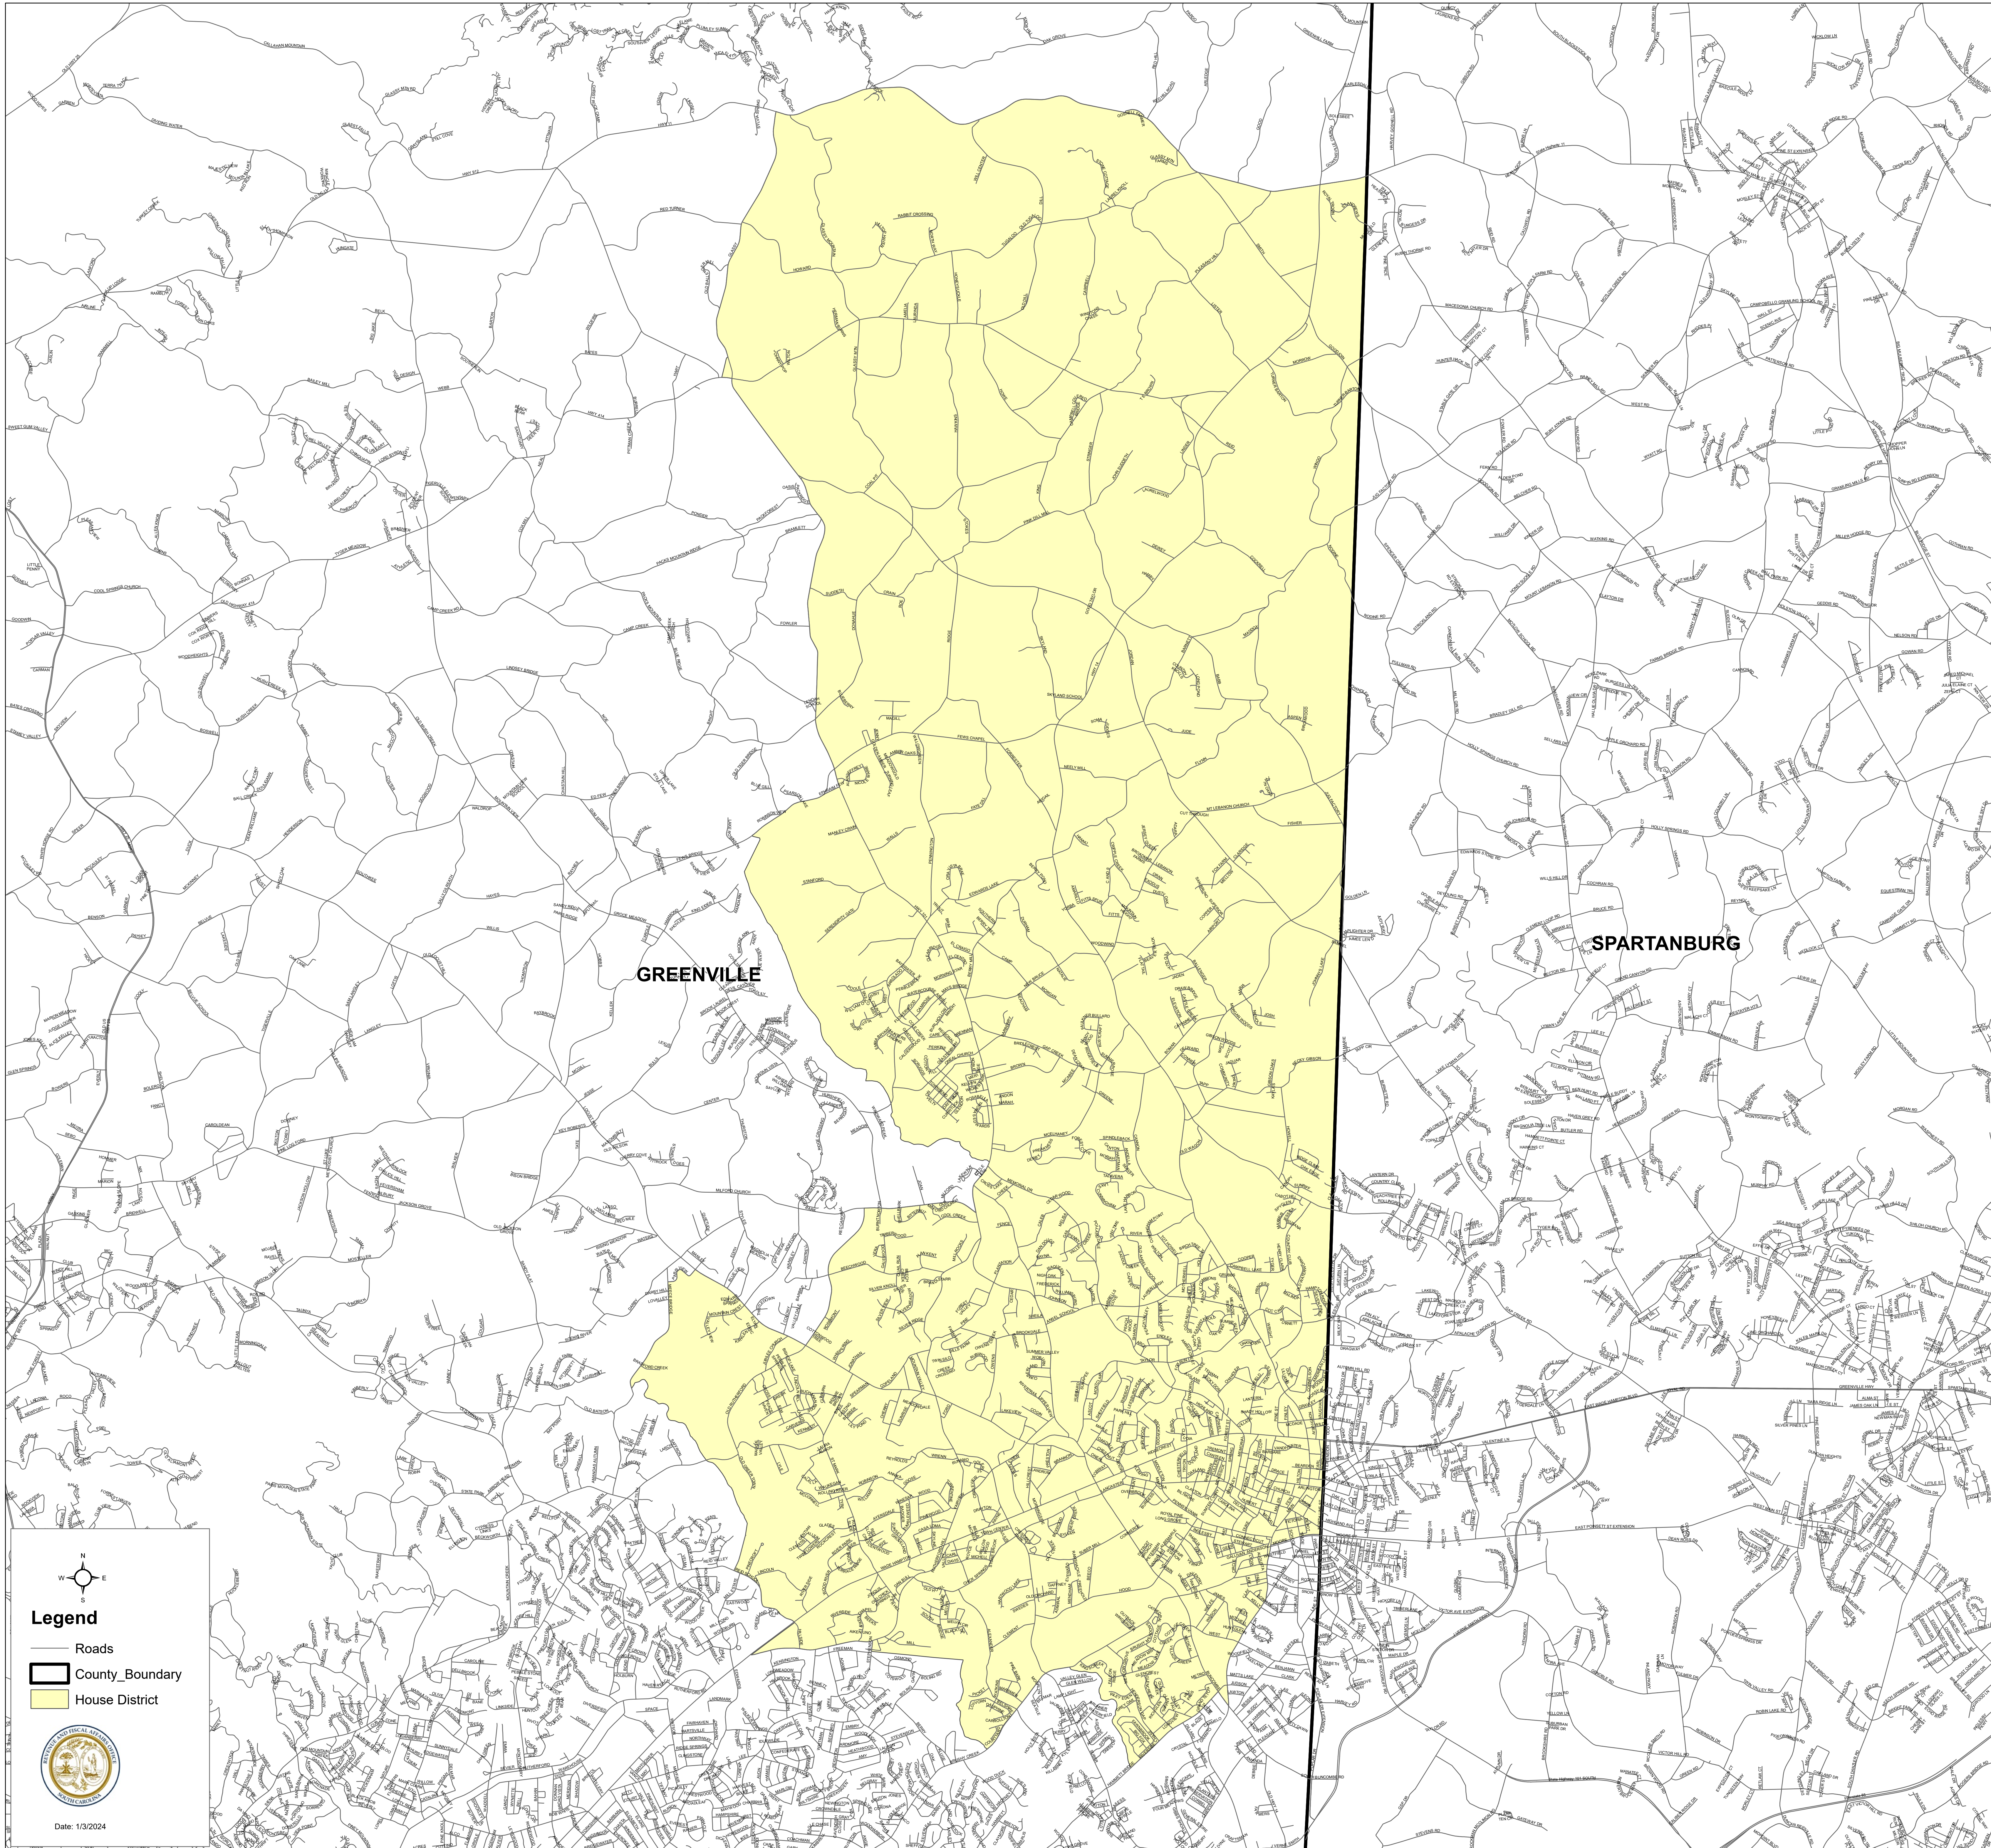

South Carolina House District 18

S.1024

GREENVILLE

SPARTANBURG

Legend

- Roads
- ▭ County Boundary
- ▭ House District

Date: 1/3/2024