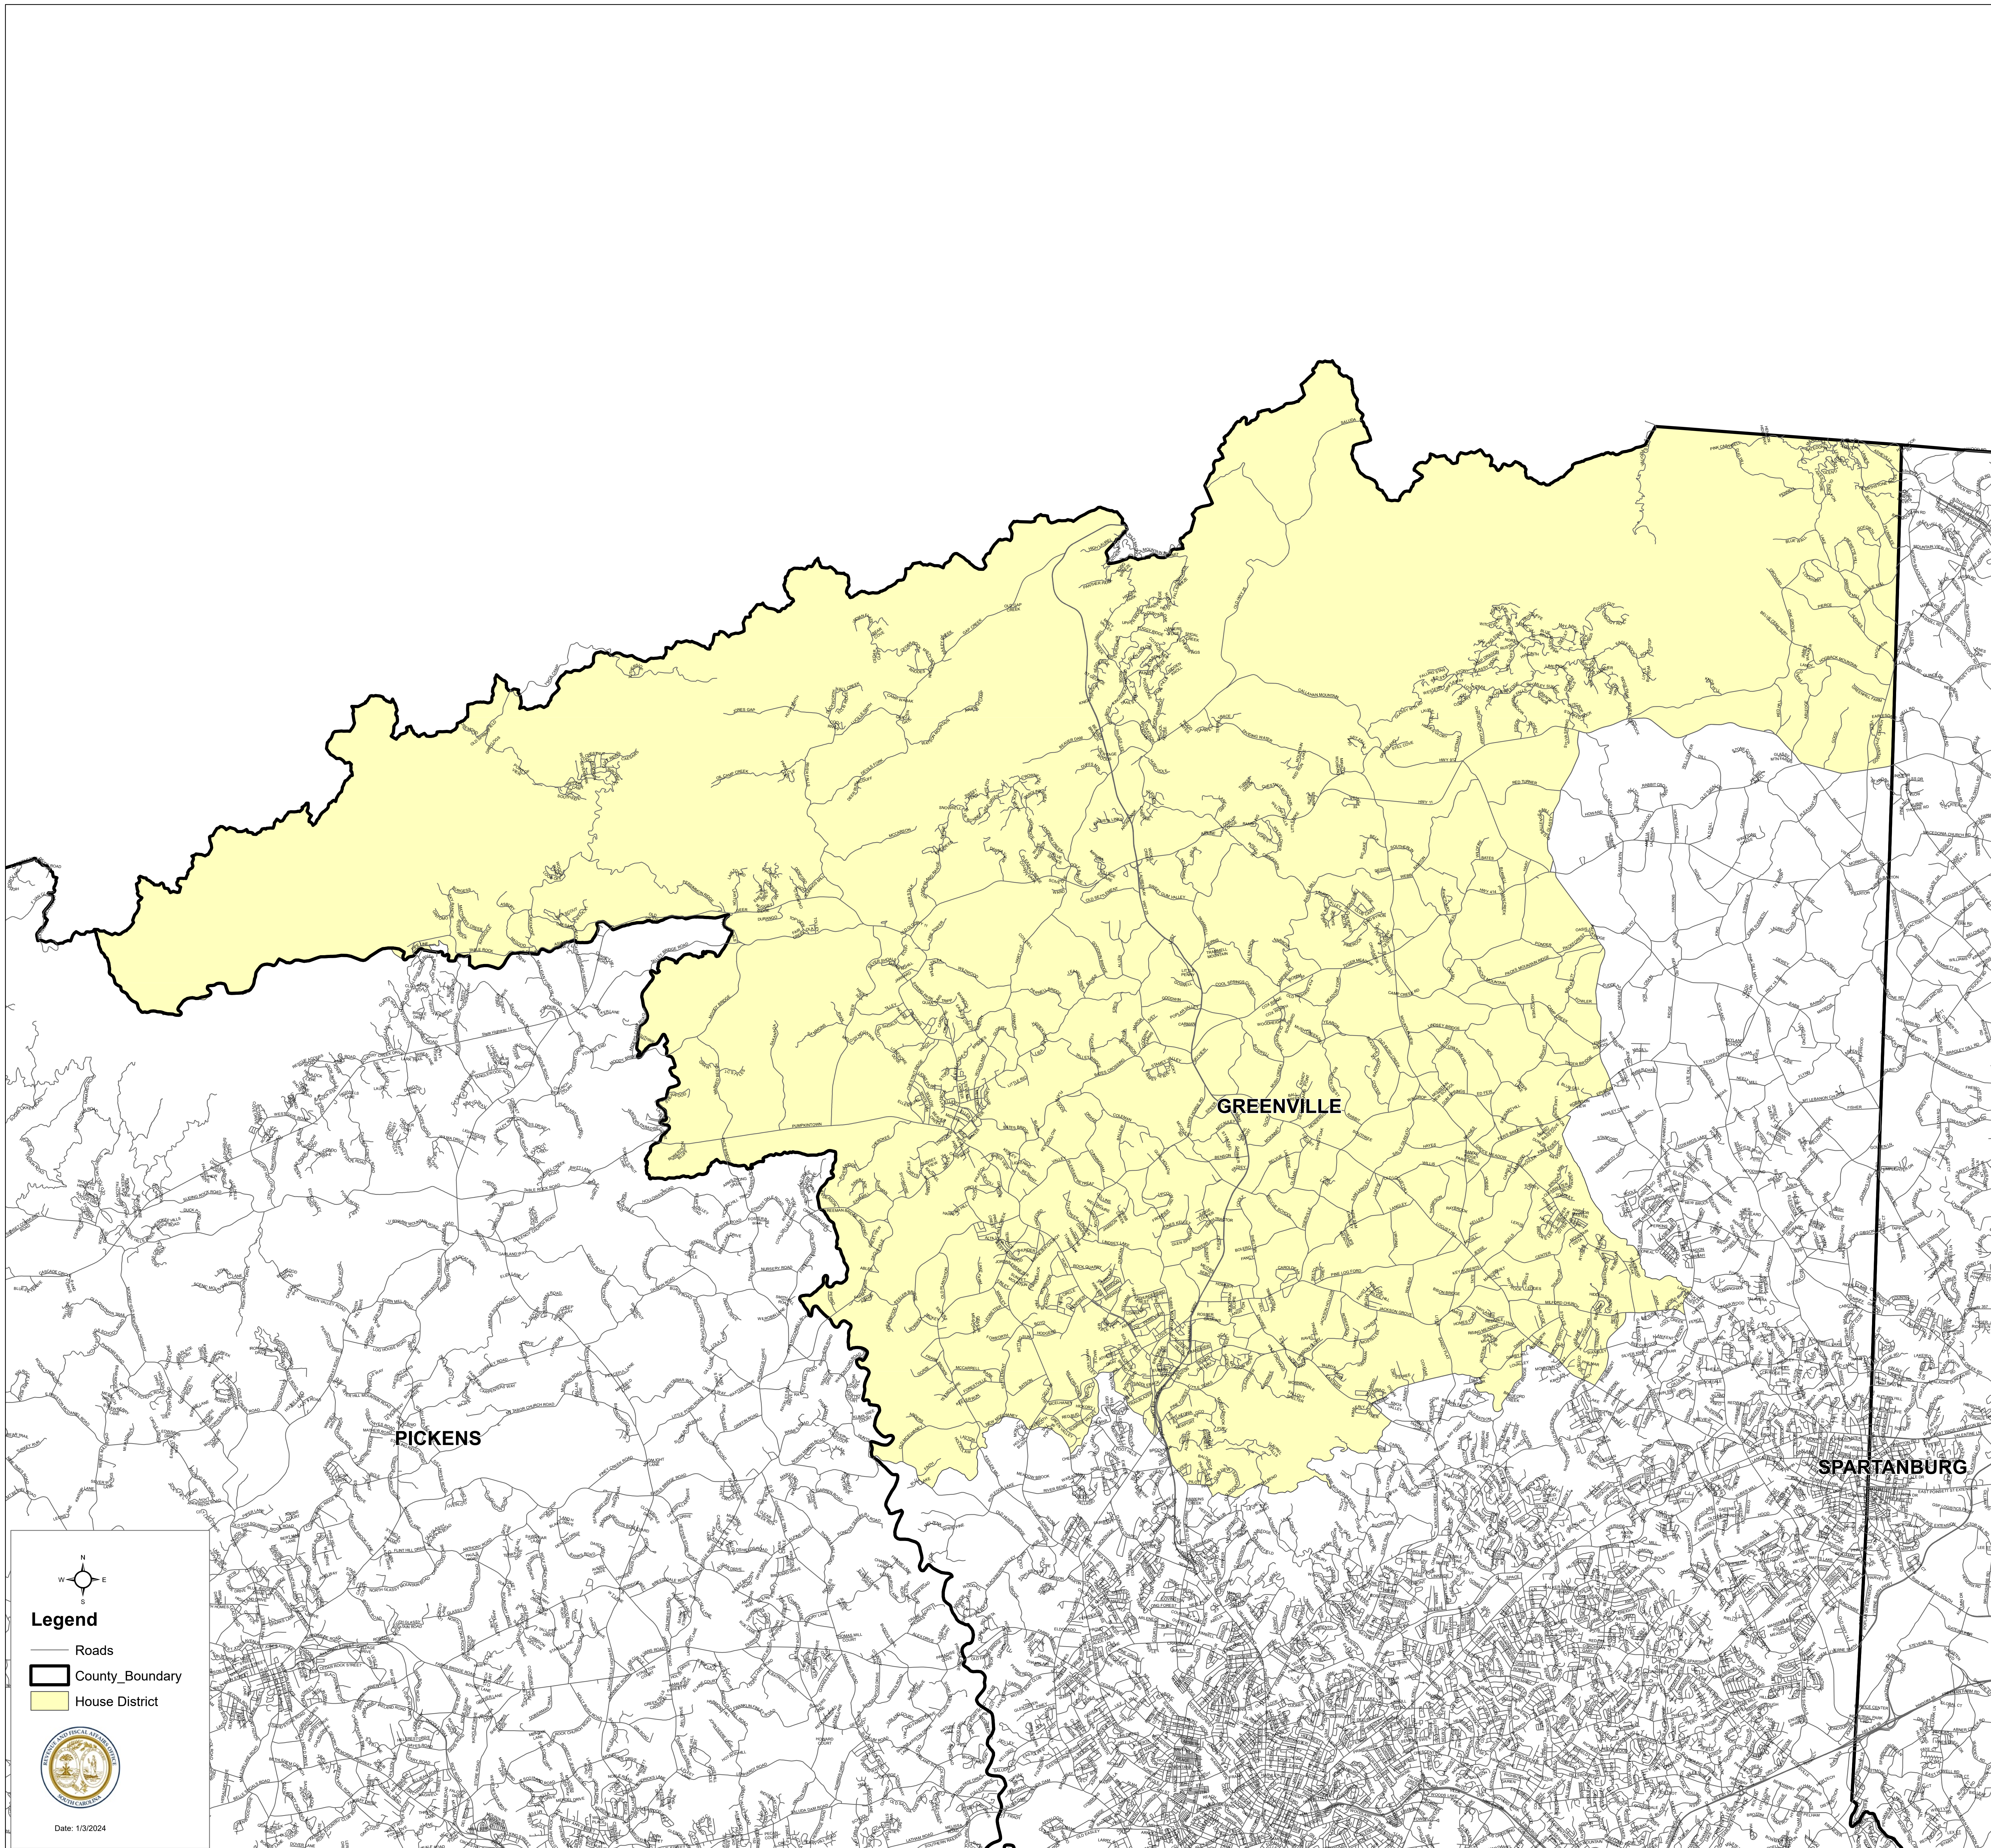

South Carolina House District 17

S.1024

Legend

- Roads
- County_Boundary
- House District

Date: 1/3/2024