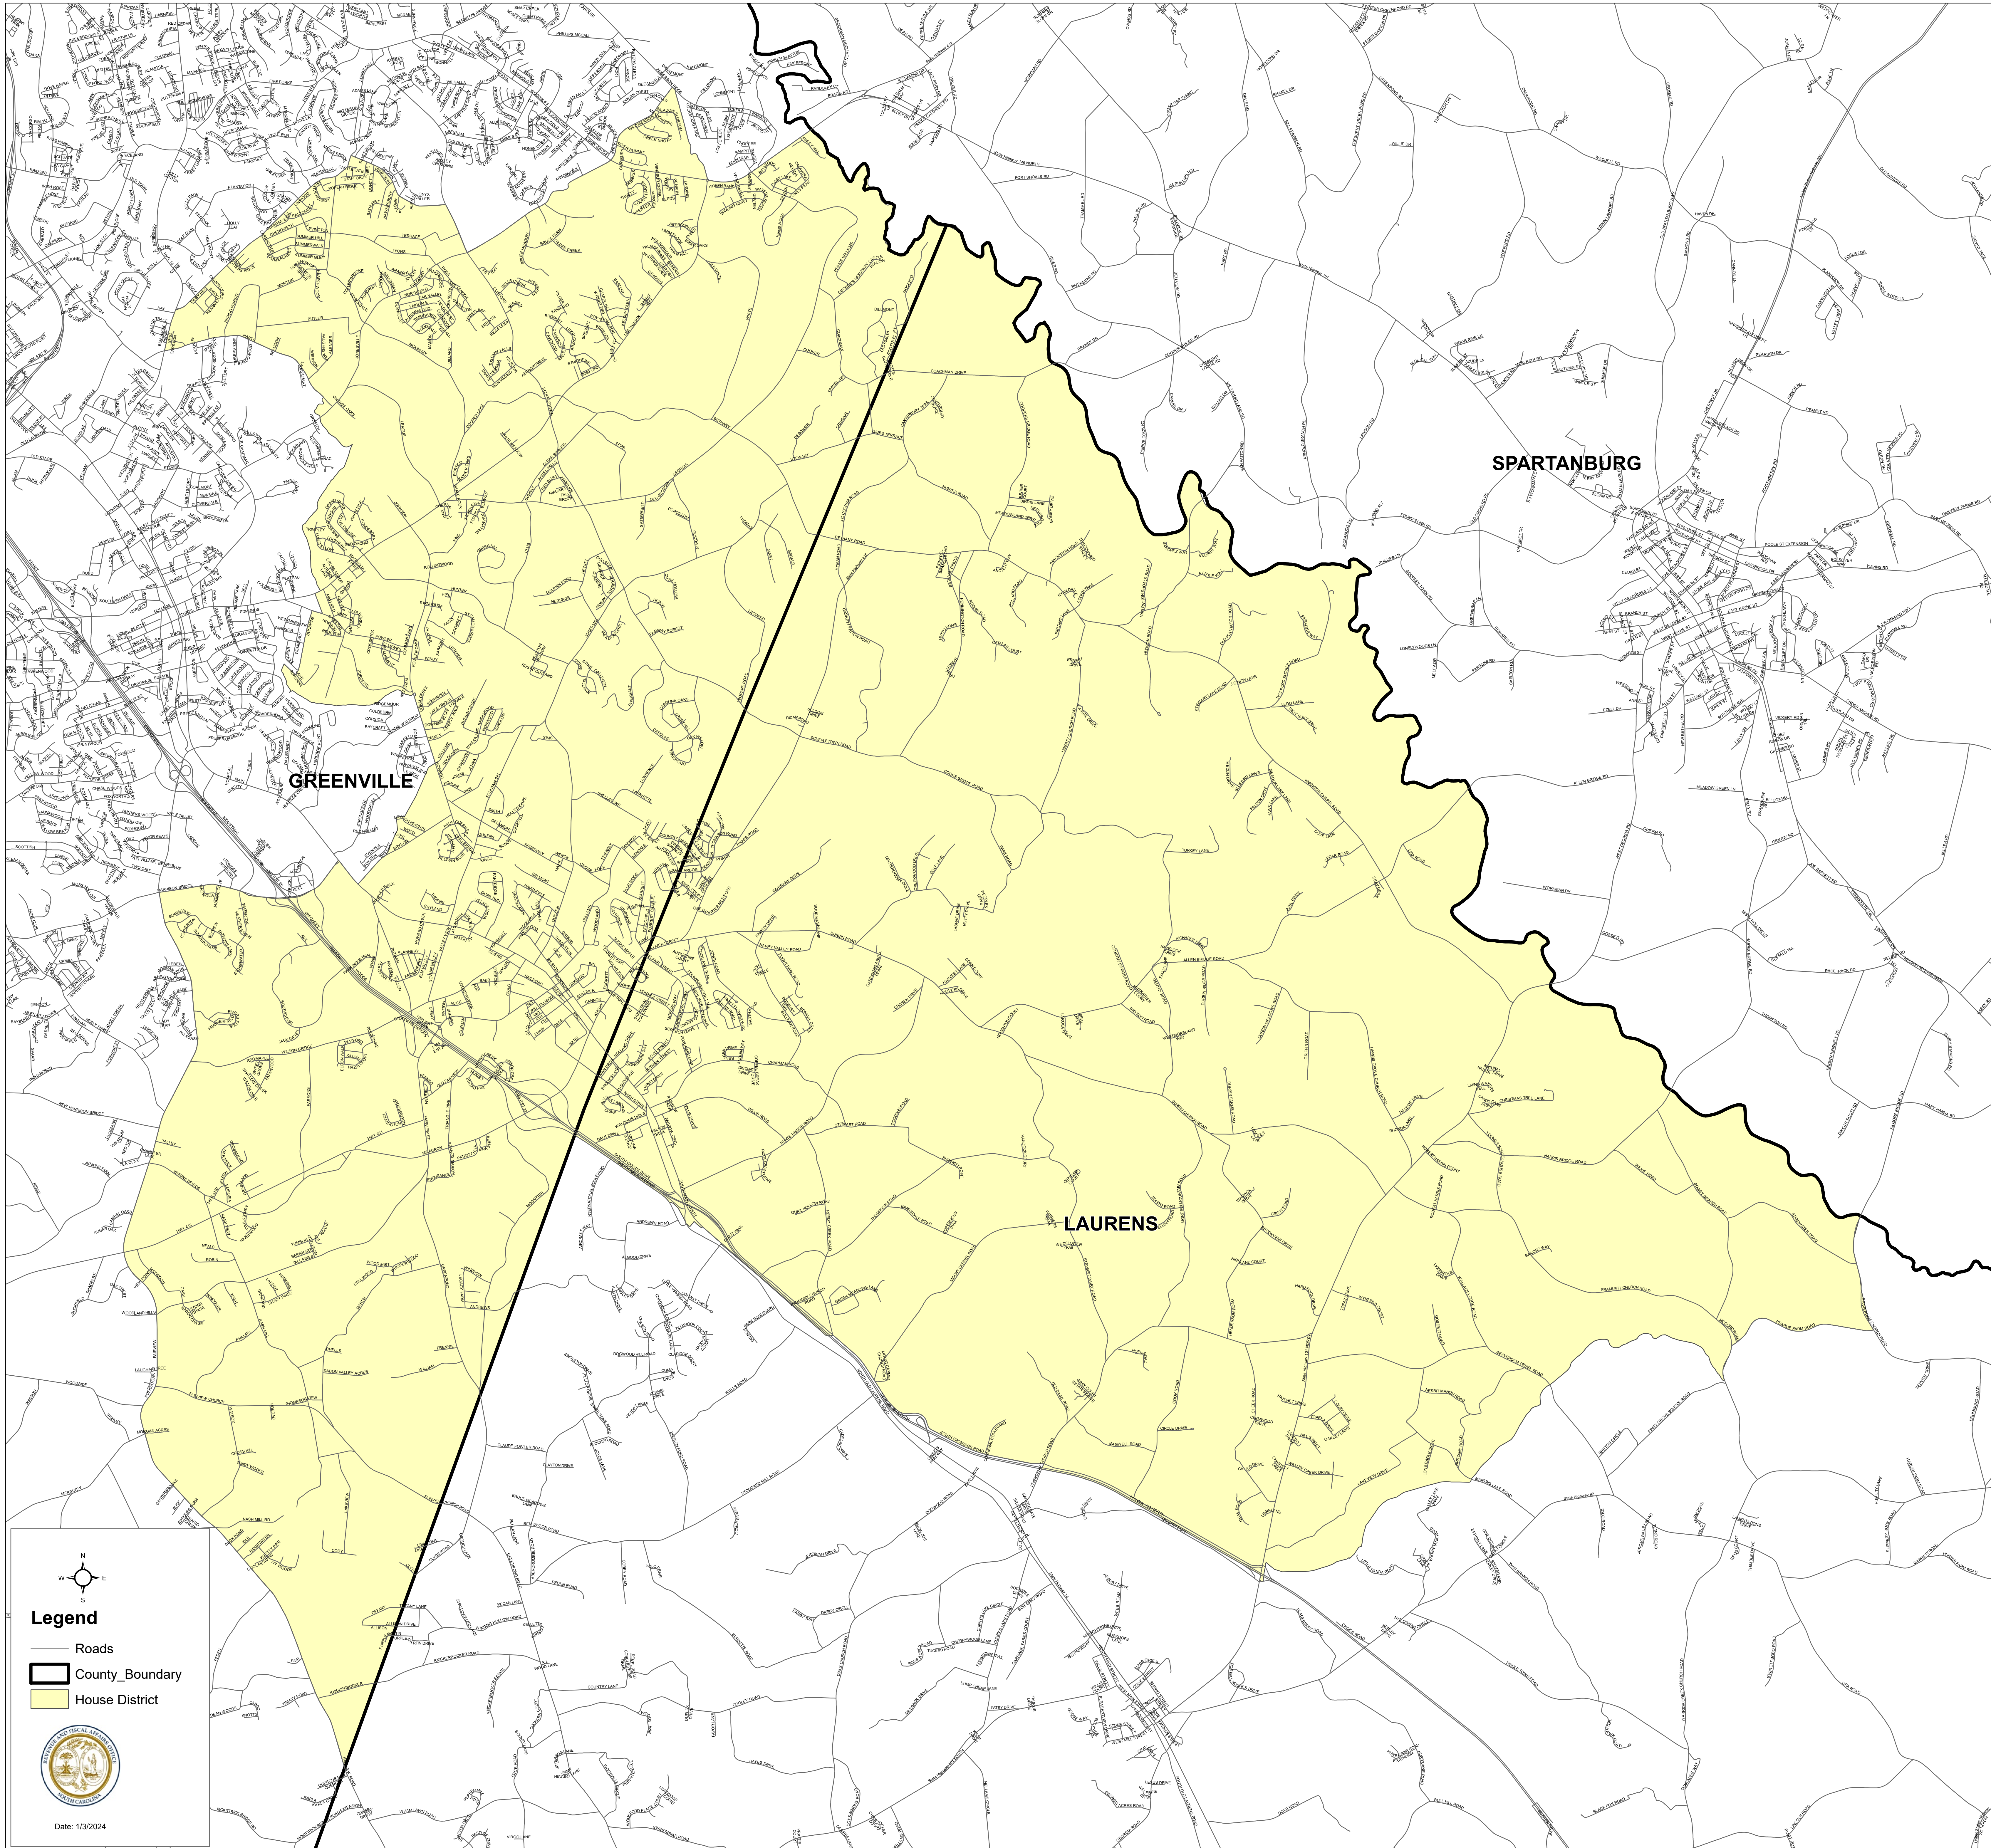

South Carolina House District 16

S.1024

GREENVILLE

SPARTANBURG

LAURENS

Legend

- Roads
- County_Boundary
- House District

Date: 1/3/2024