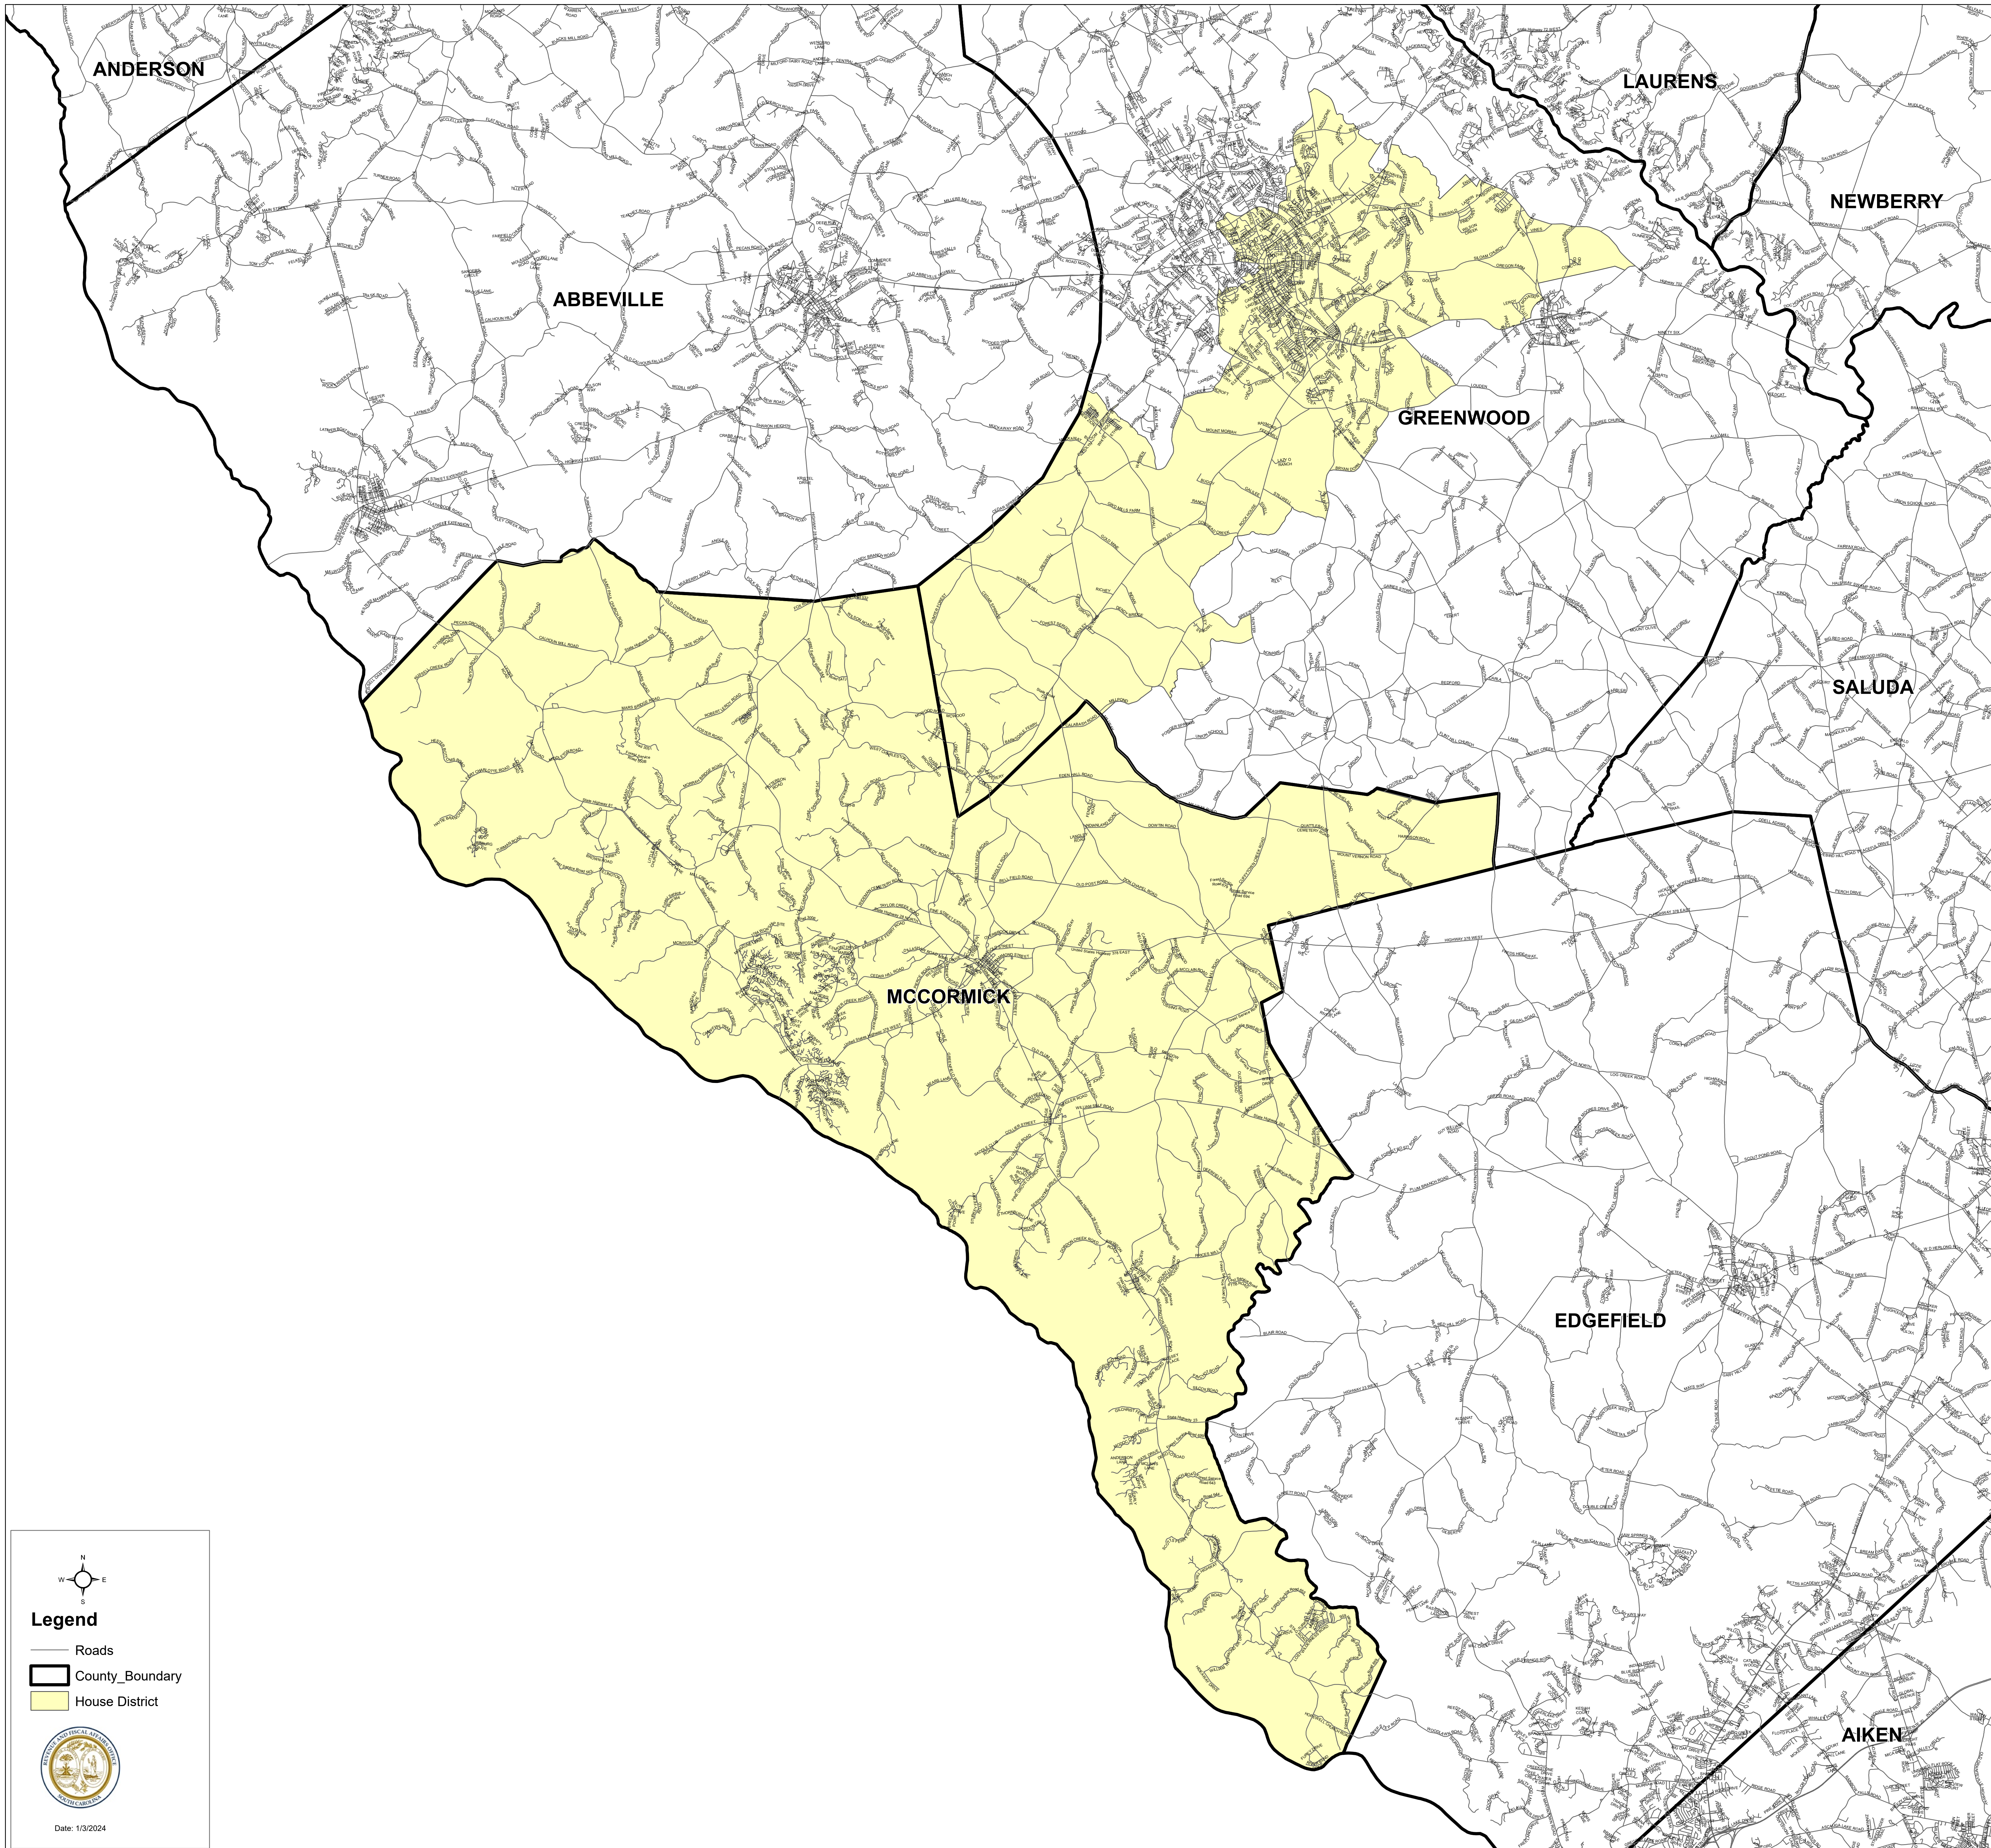

# South Carolina House District 12

S.1024

**Legend**

- Roads
- County\_Boundary
- House District

Date: 1/3/2024