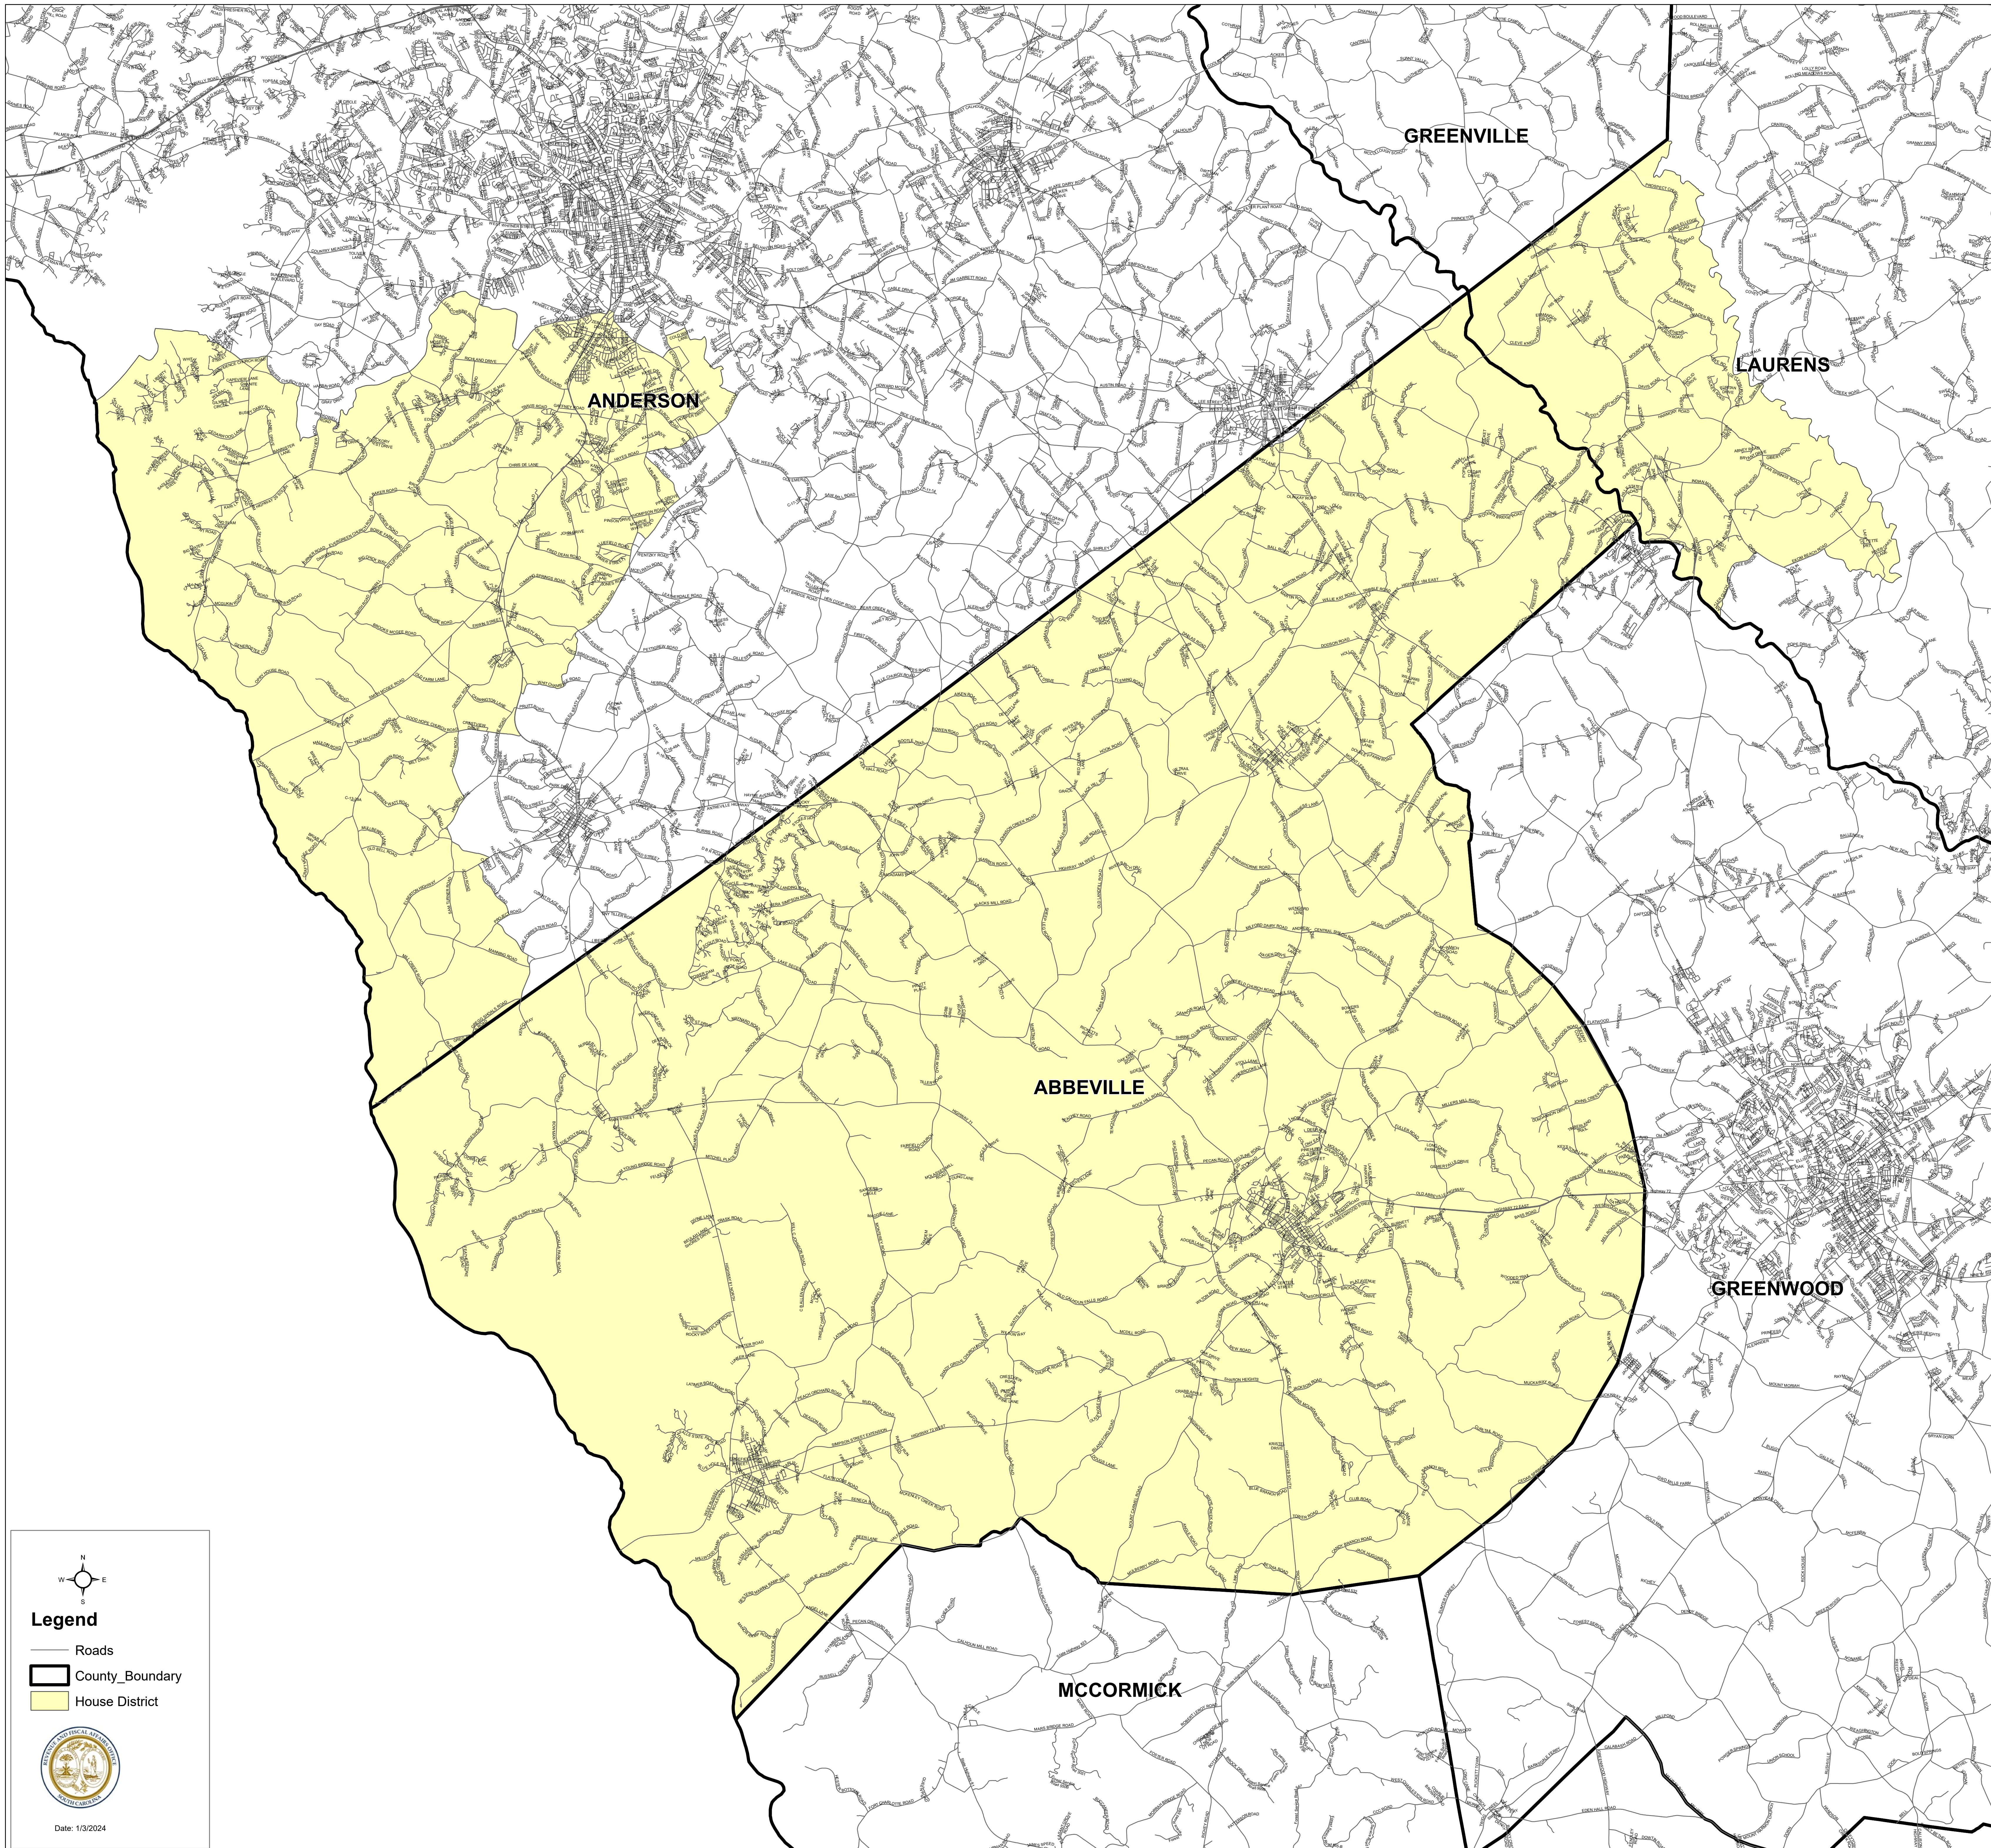

South Carolina House District 11

S.1024

Legend

- Roads
- County_Boundary
- House District

Date: 1/3/2024