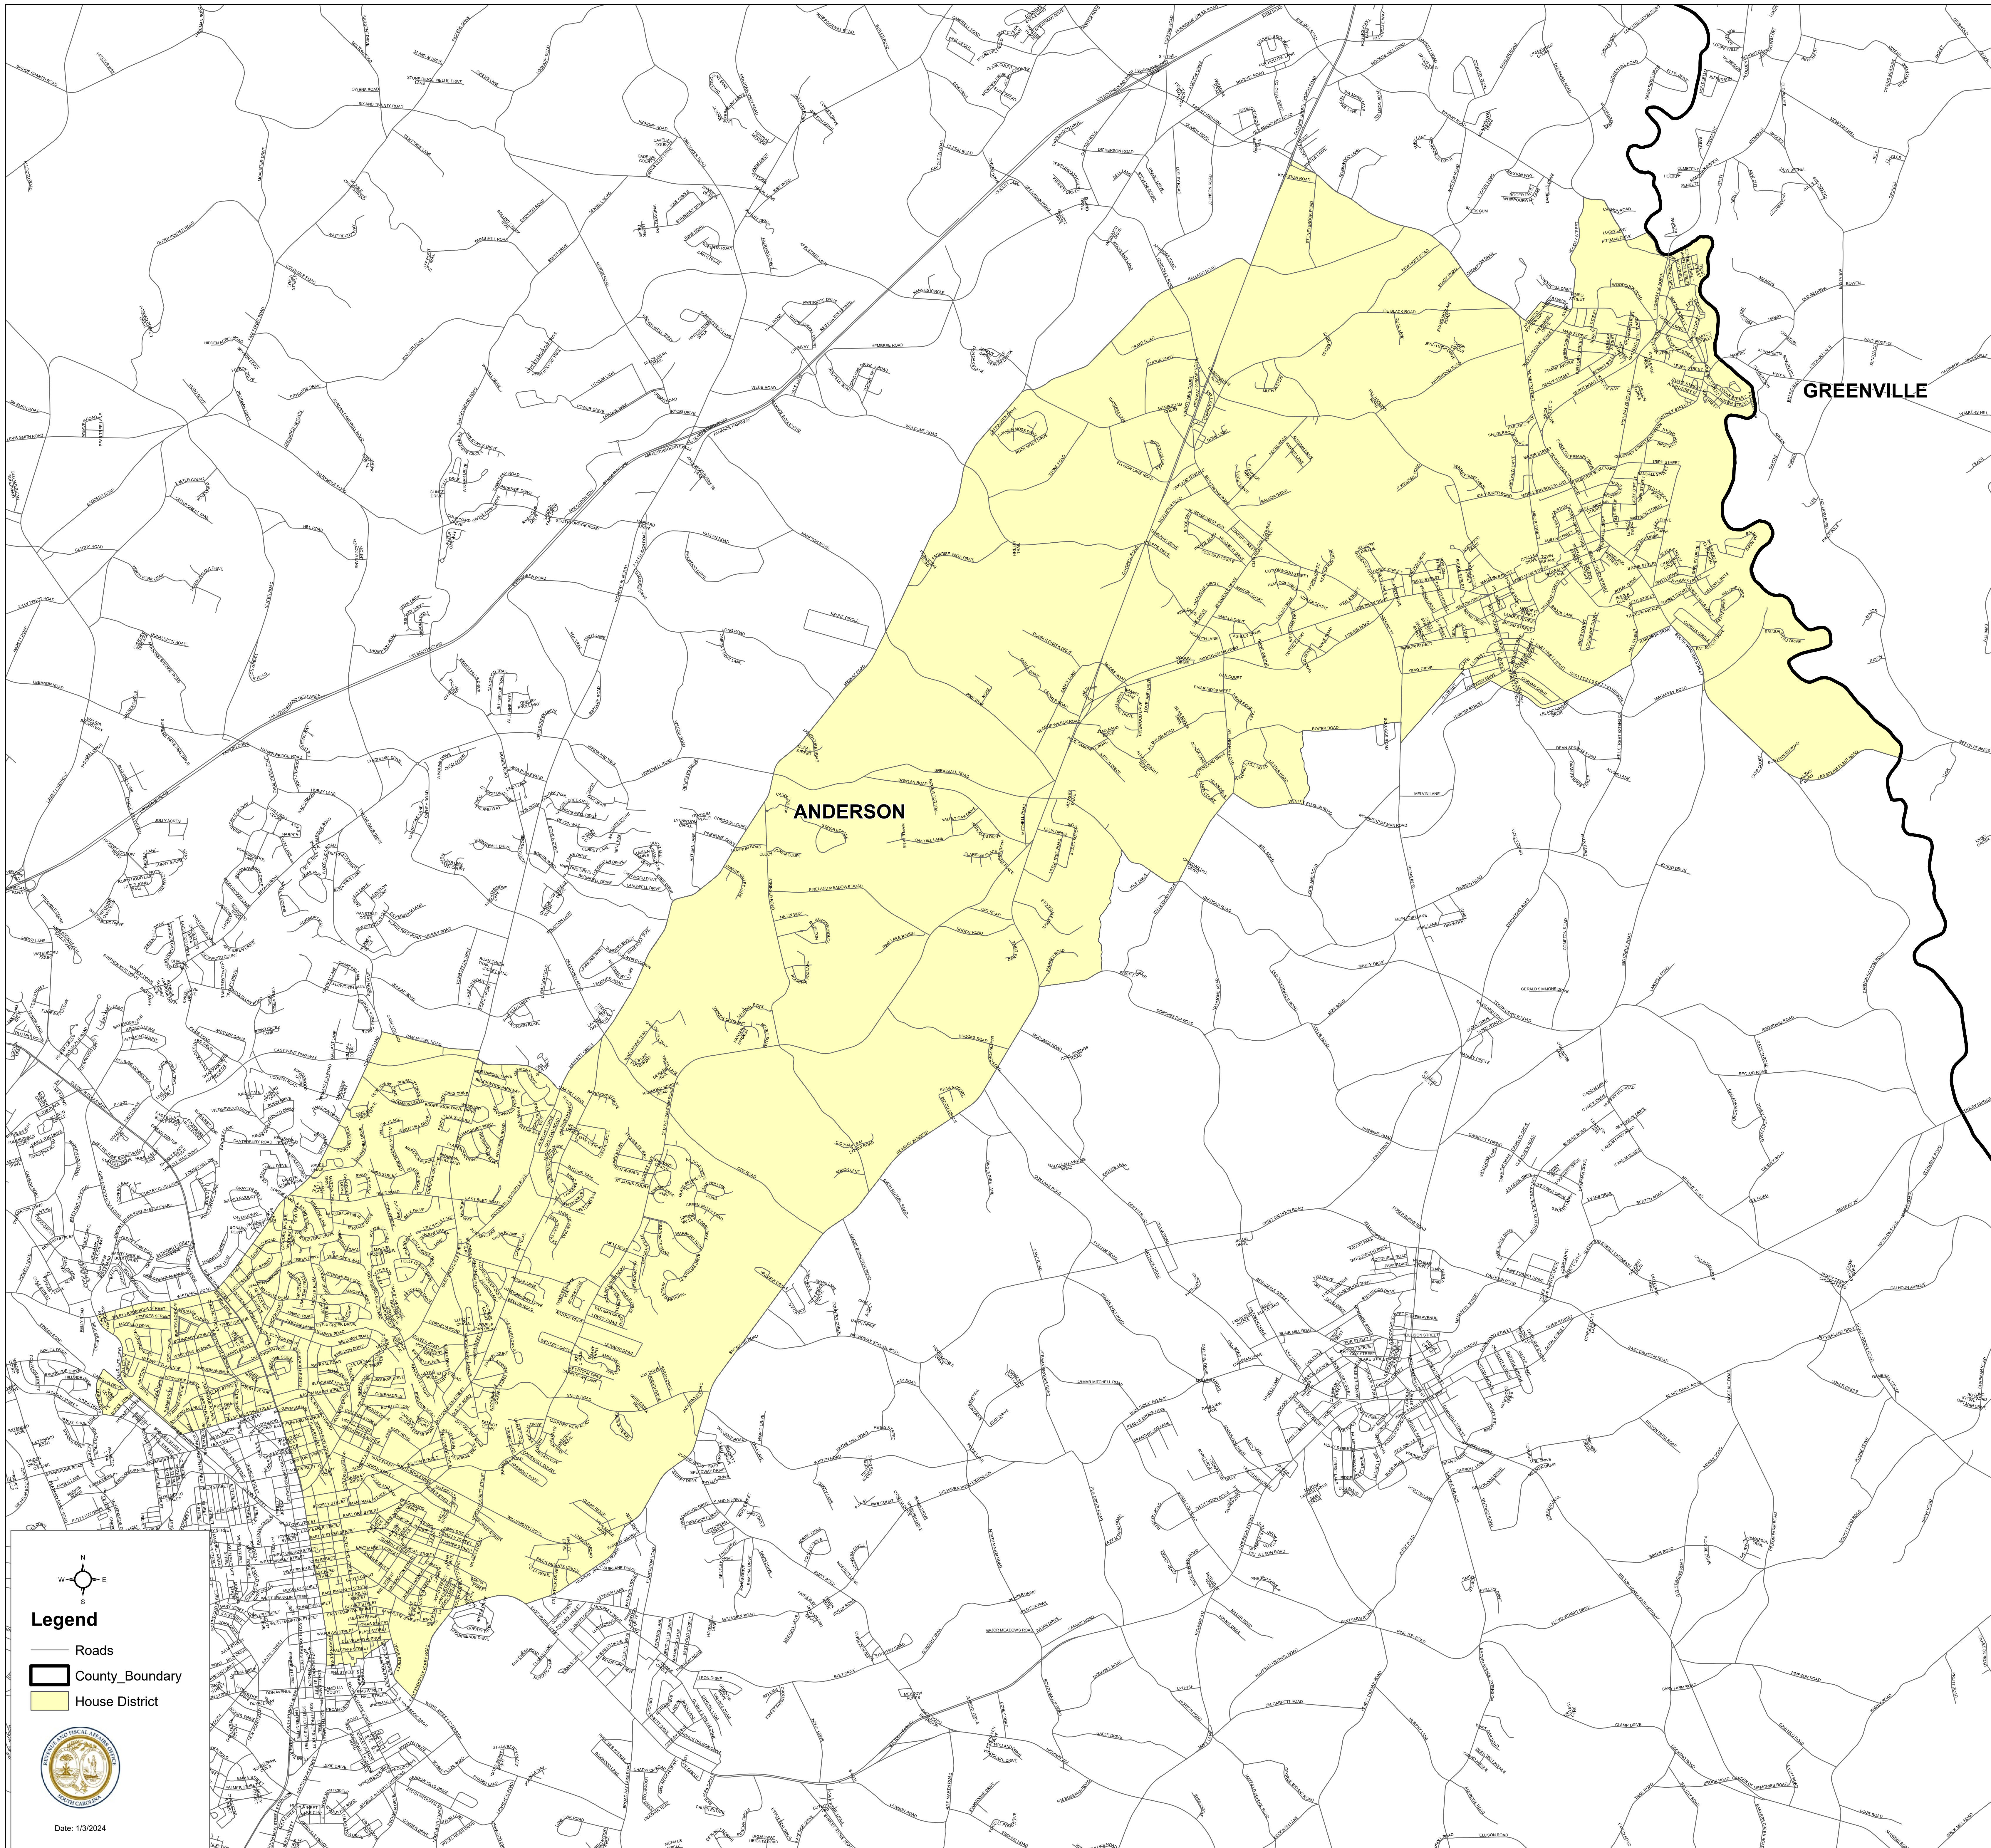

South Carolina House District 9

S.1024

Legend
— Roads
— County_Boundary
— House District

Date: 1/3/2024