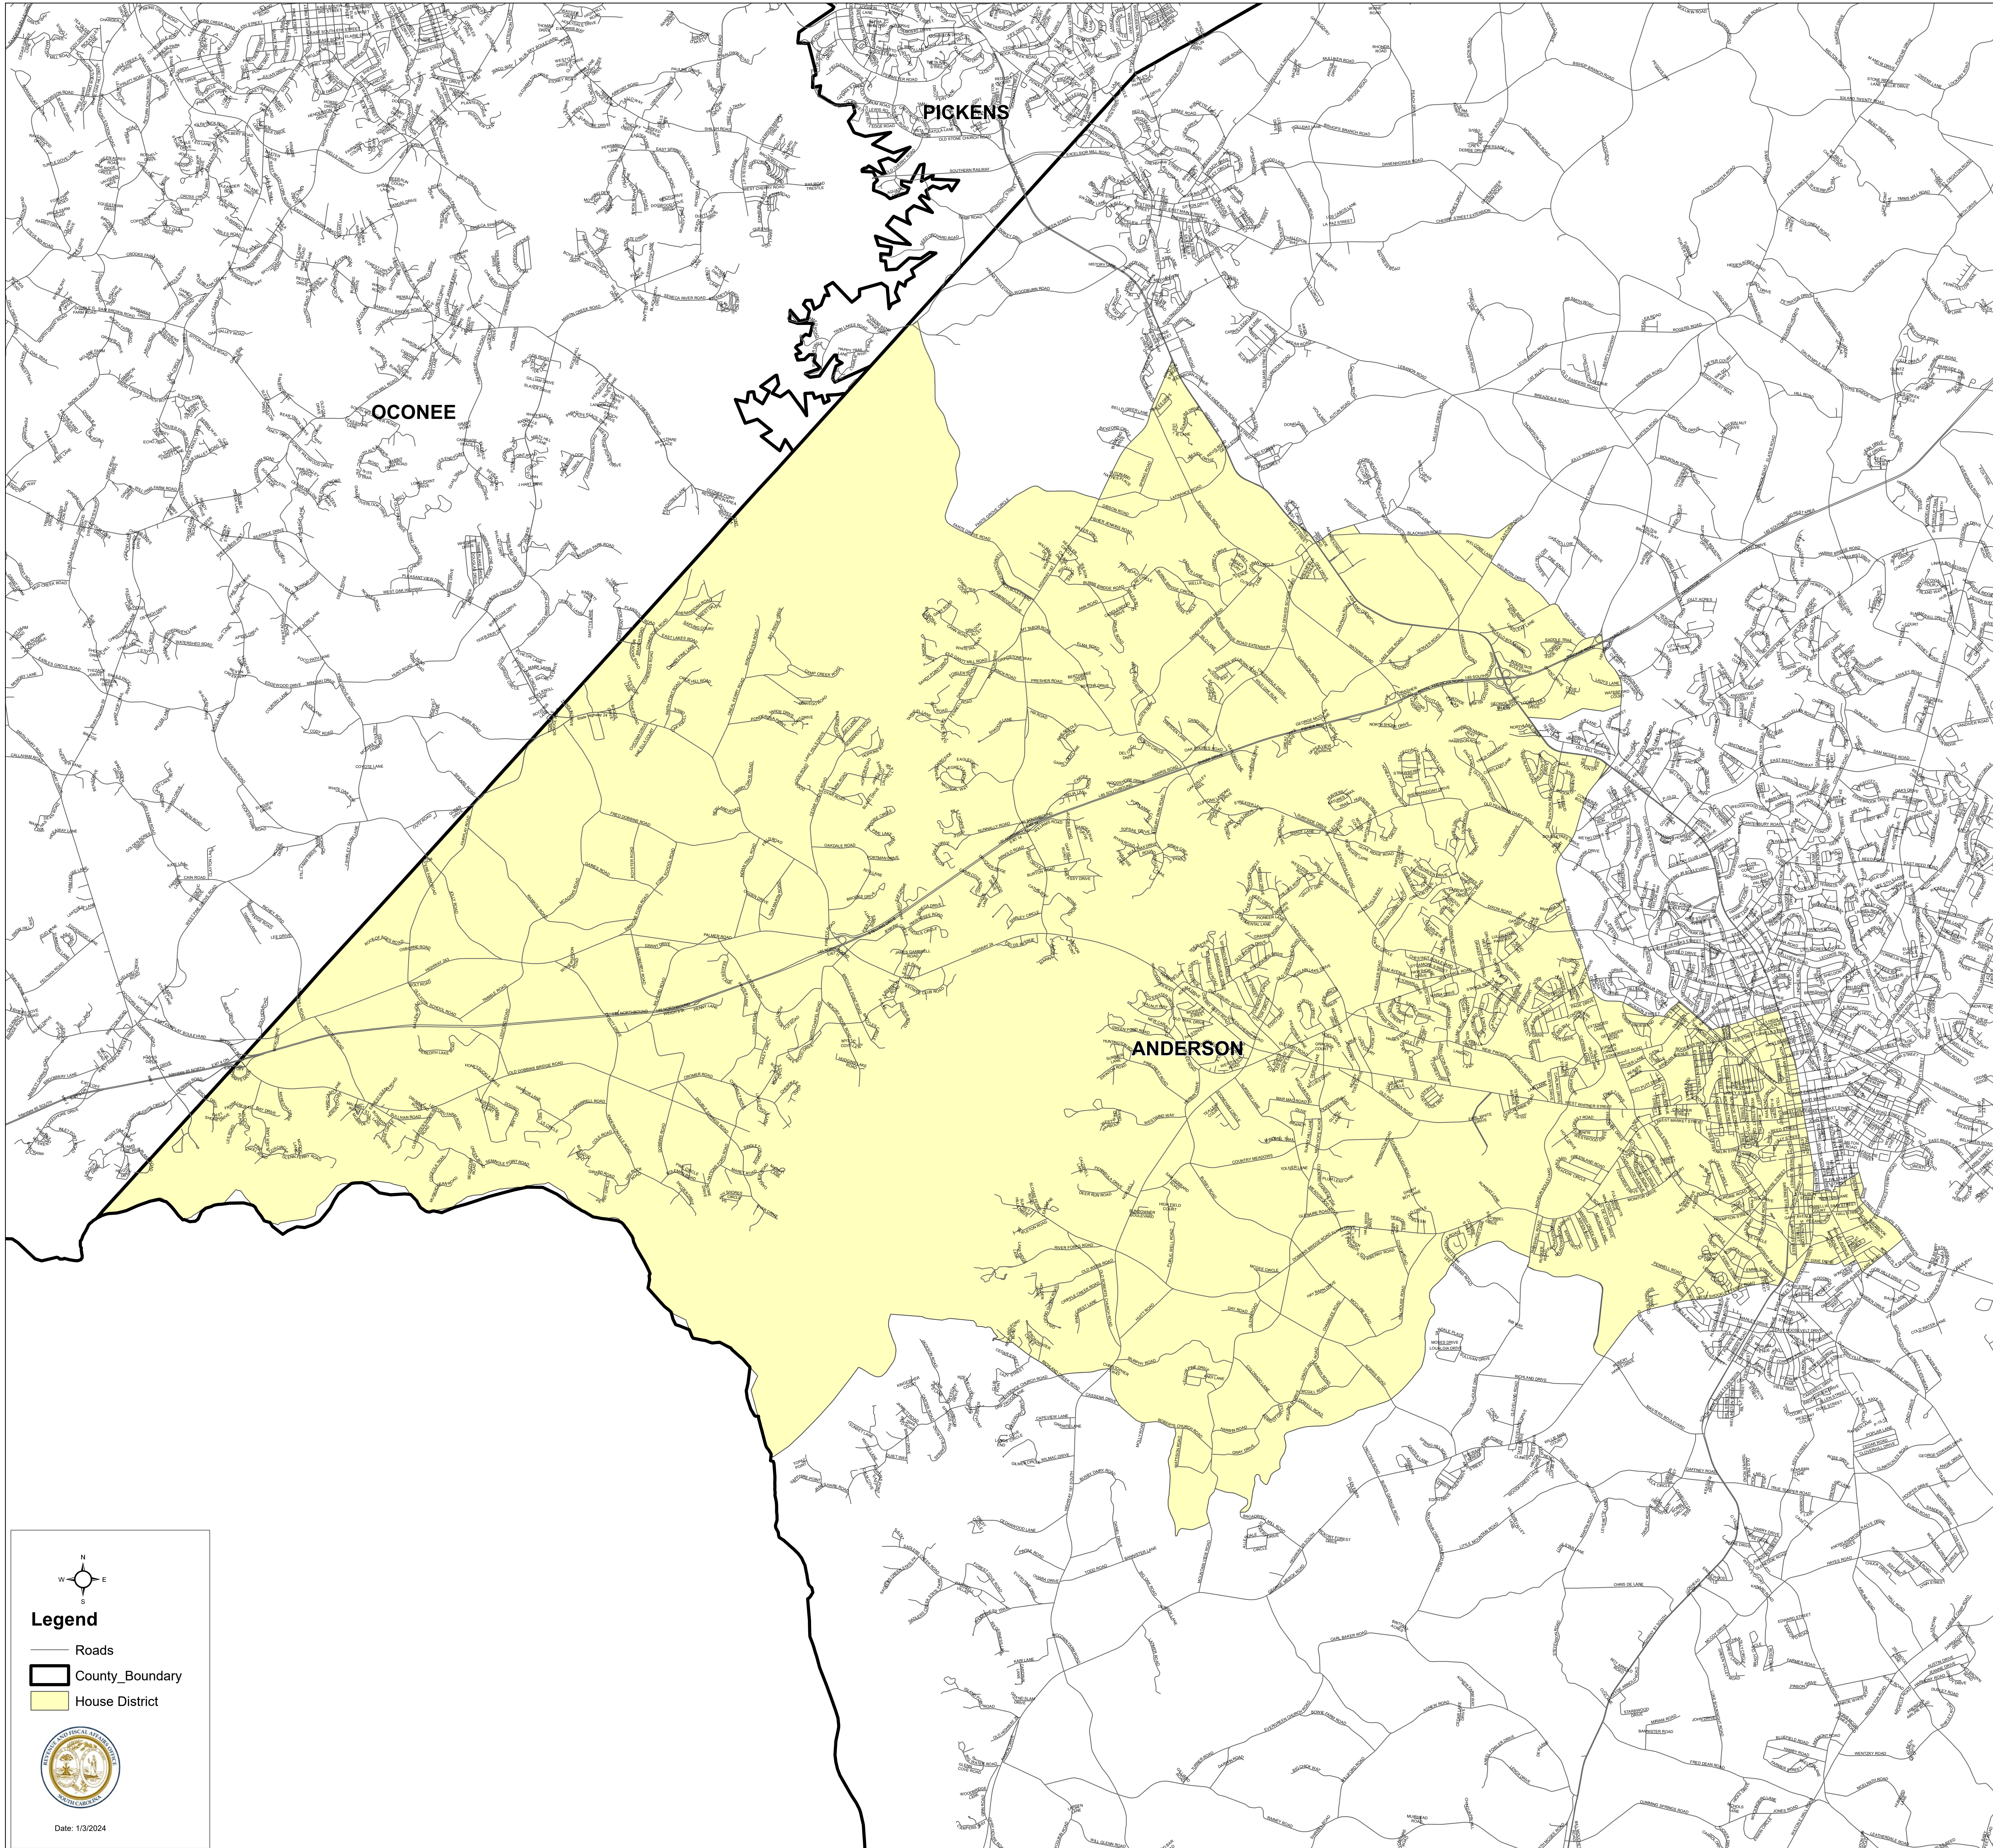

South Carolina House District 8

S.1024

Legend
— Roads
▭ County_Boundary
▭ House District

Date: 1/3/2024