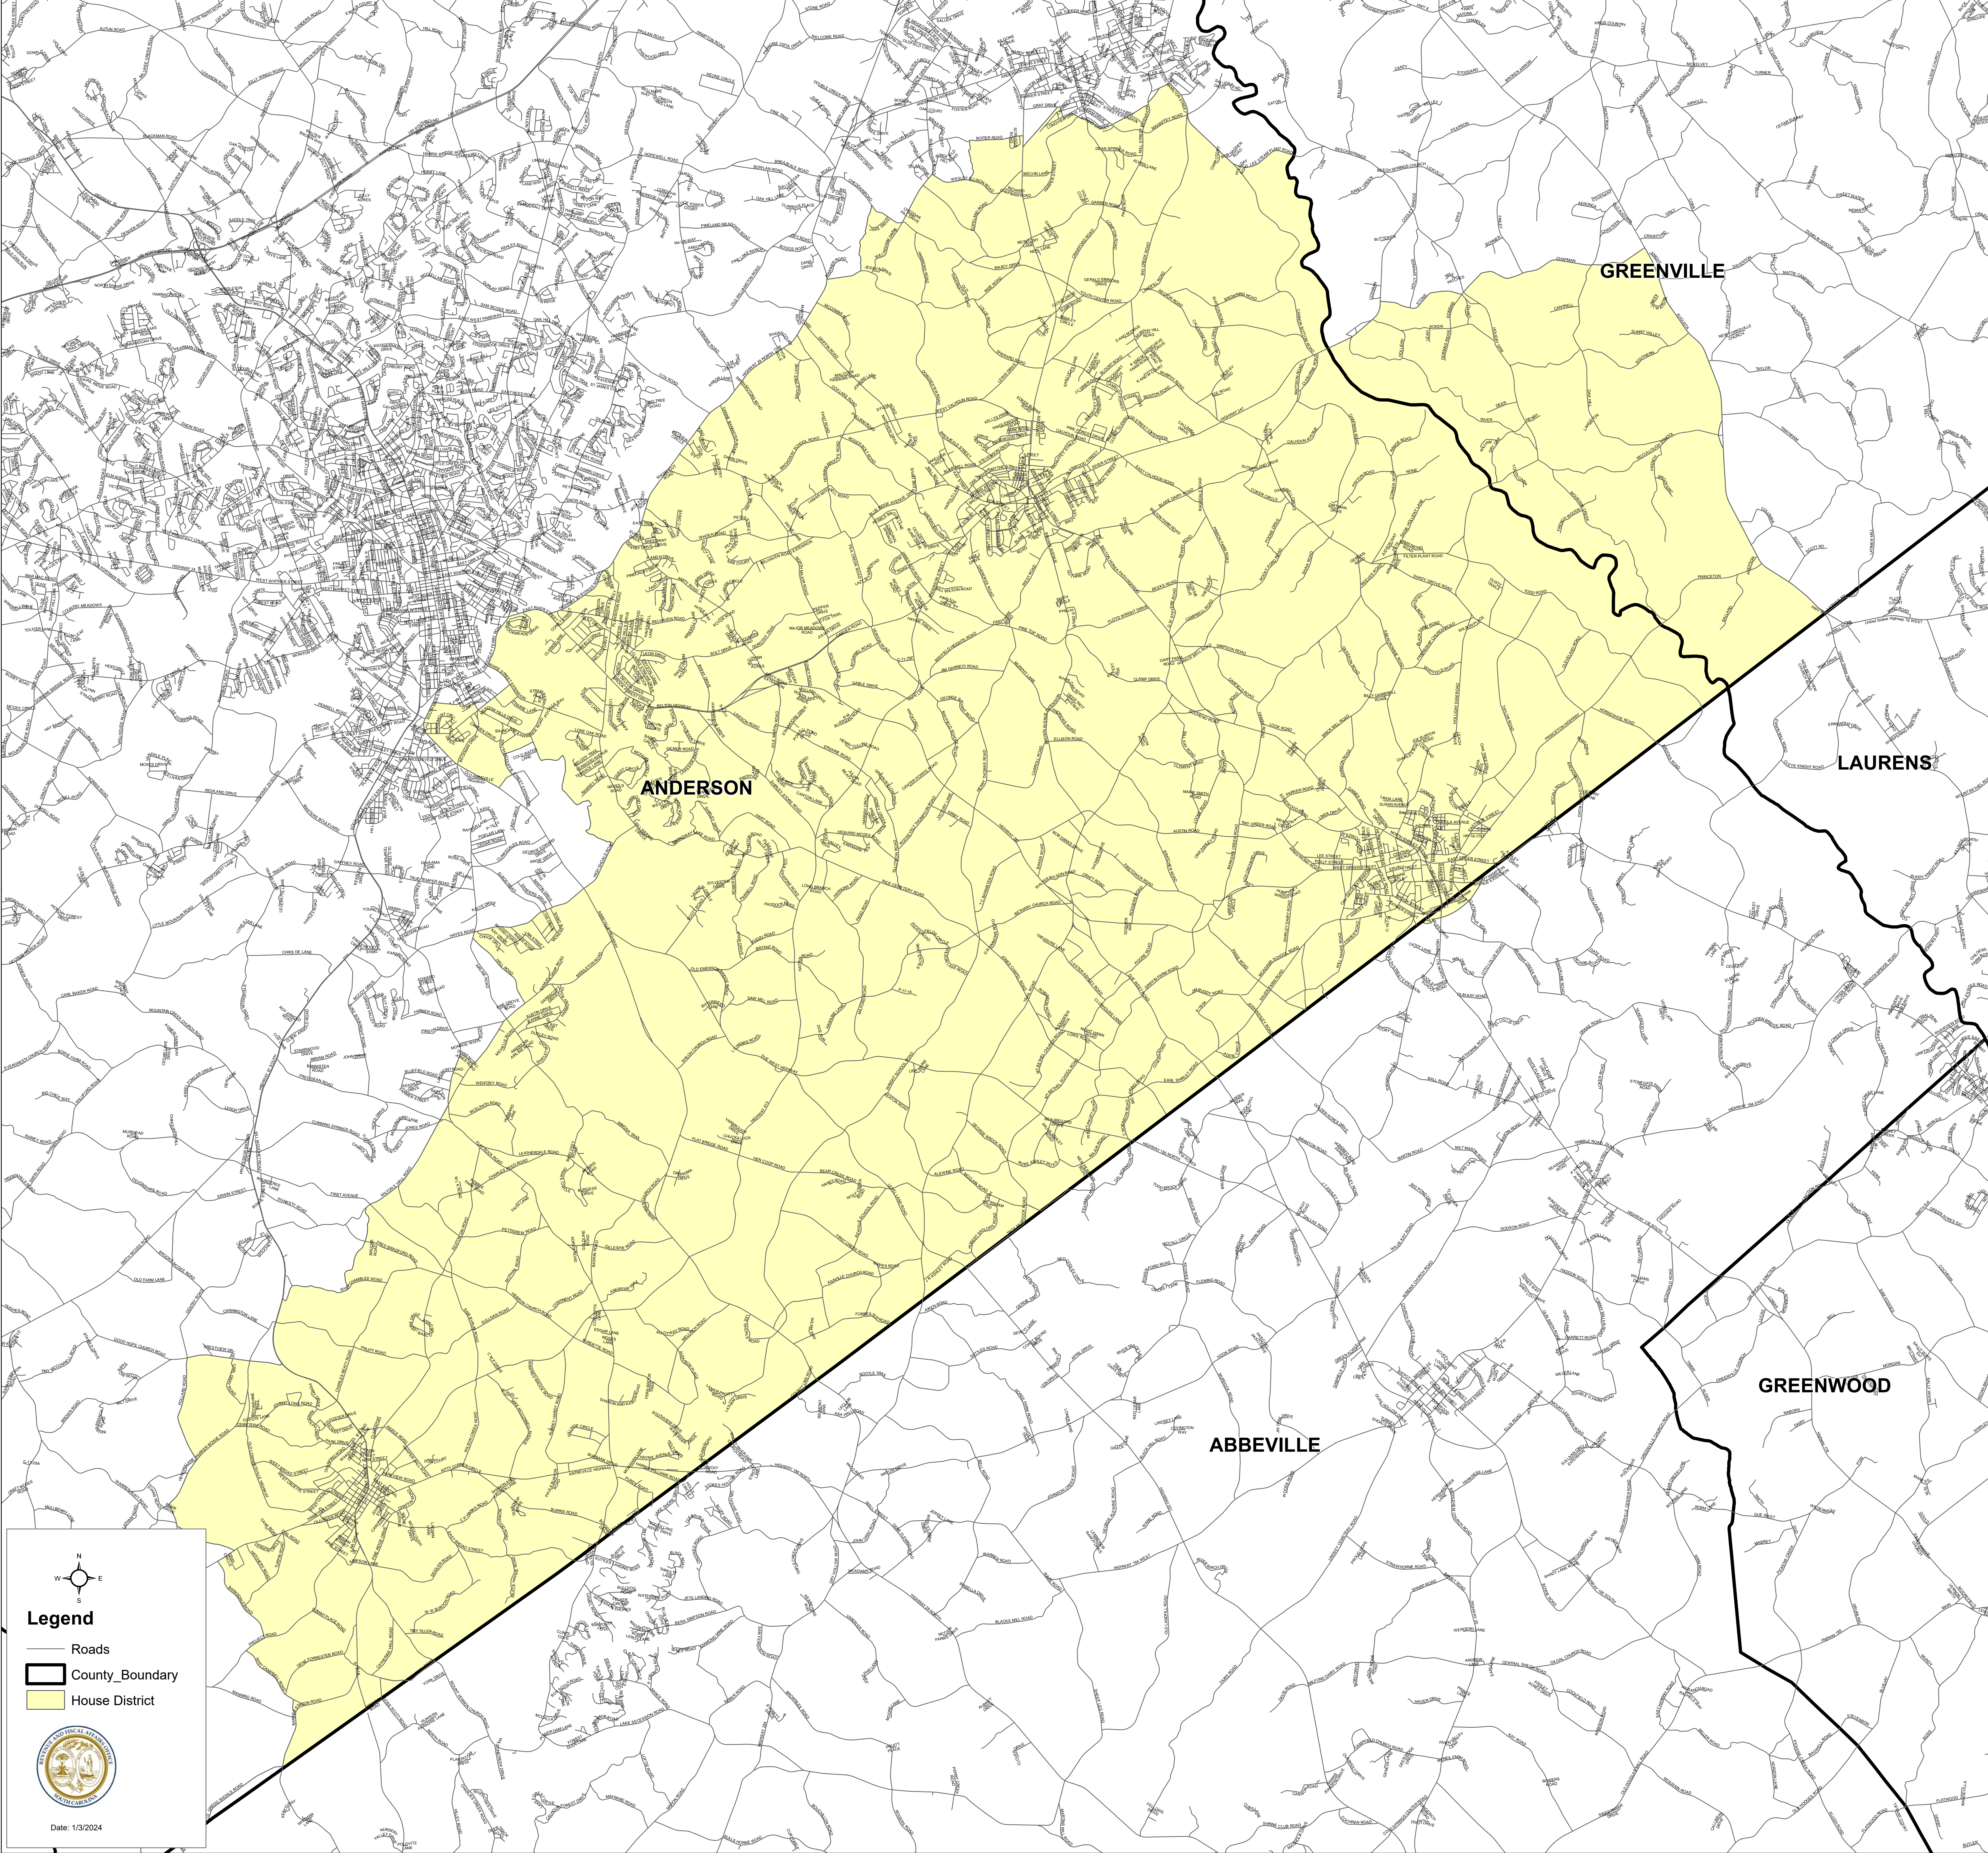

# South Carolina House District 7

S.1024

**Legend**

- Roads
- County\_Boundary
- House District

Date: 1/3/2024