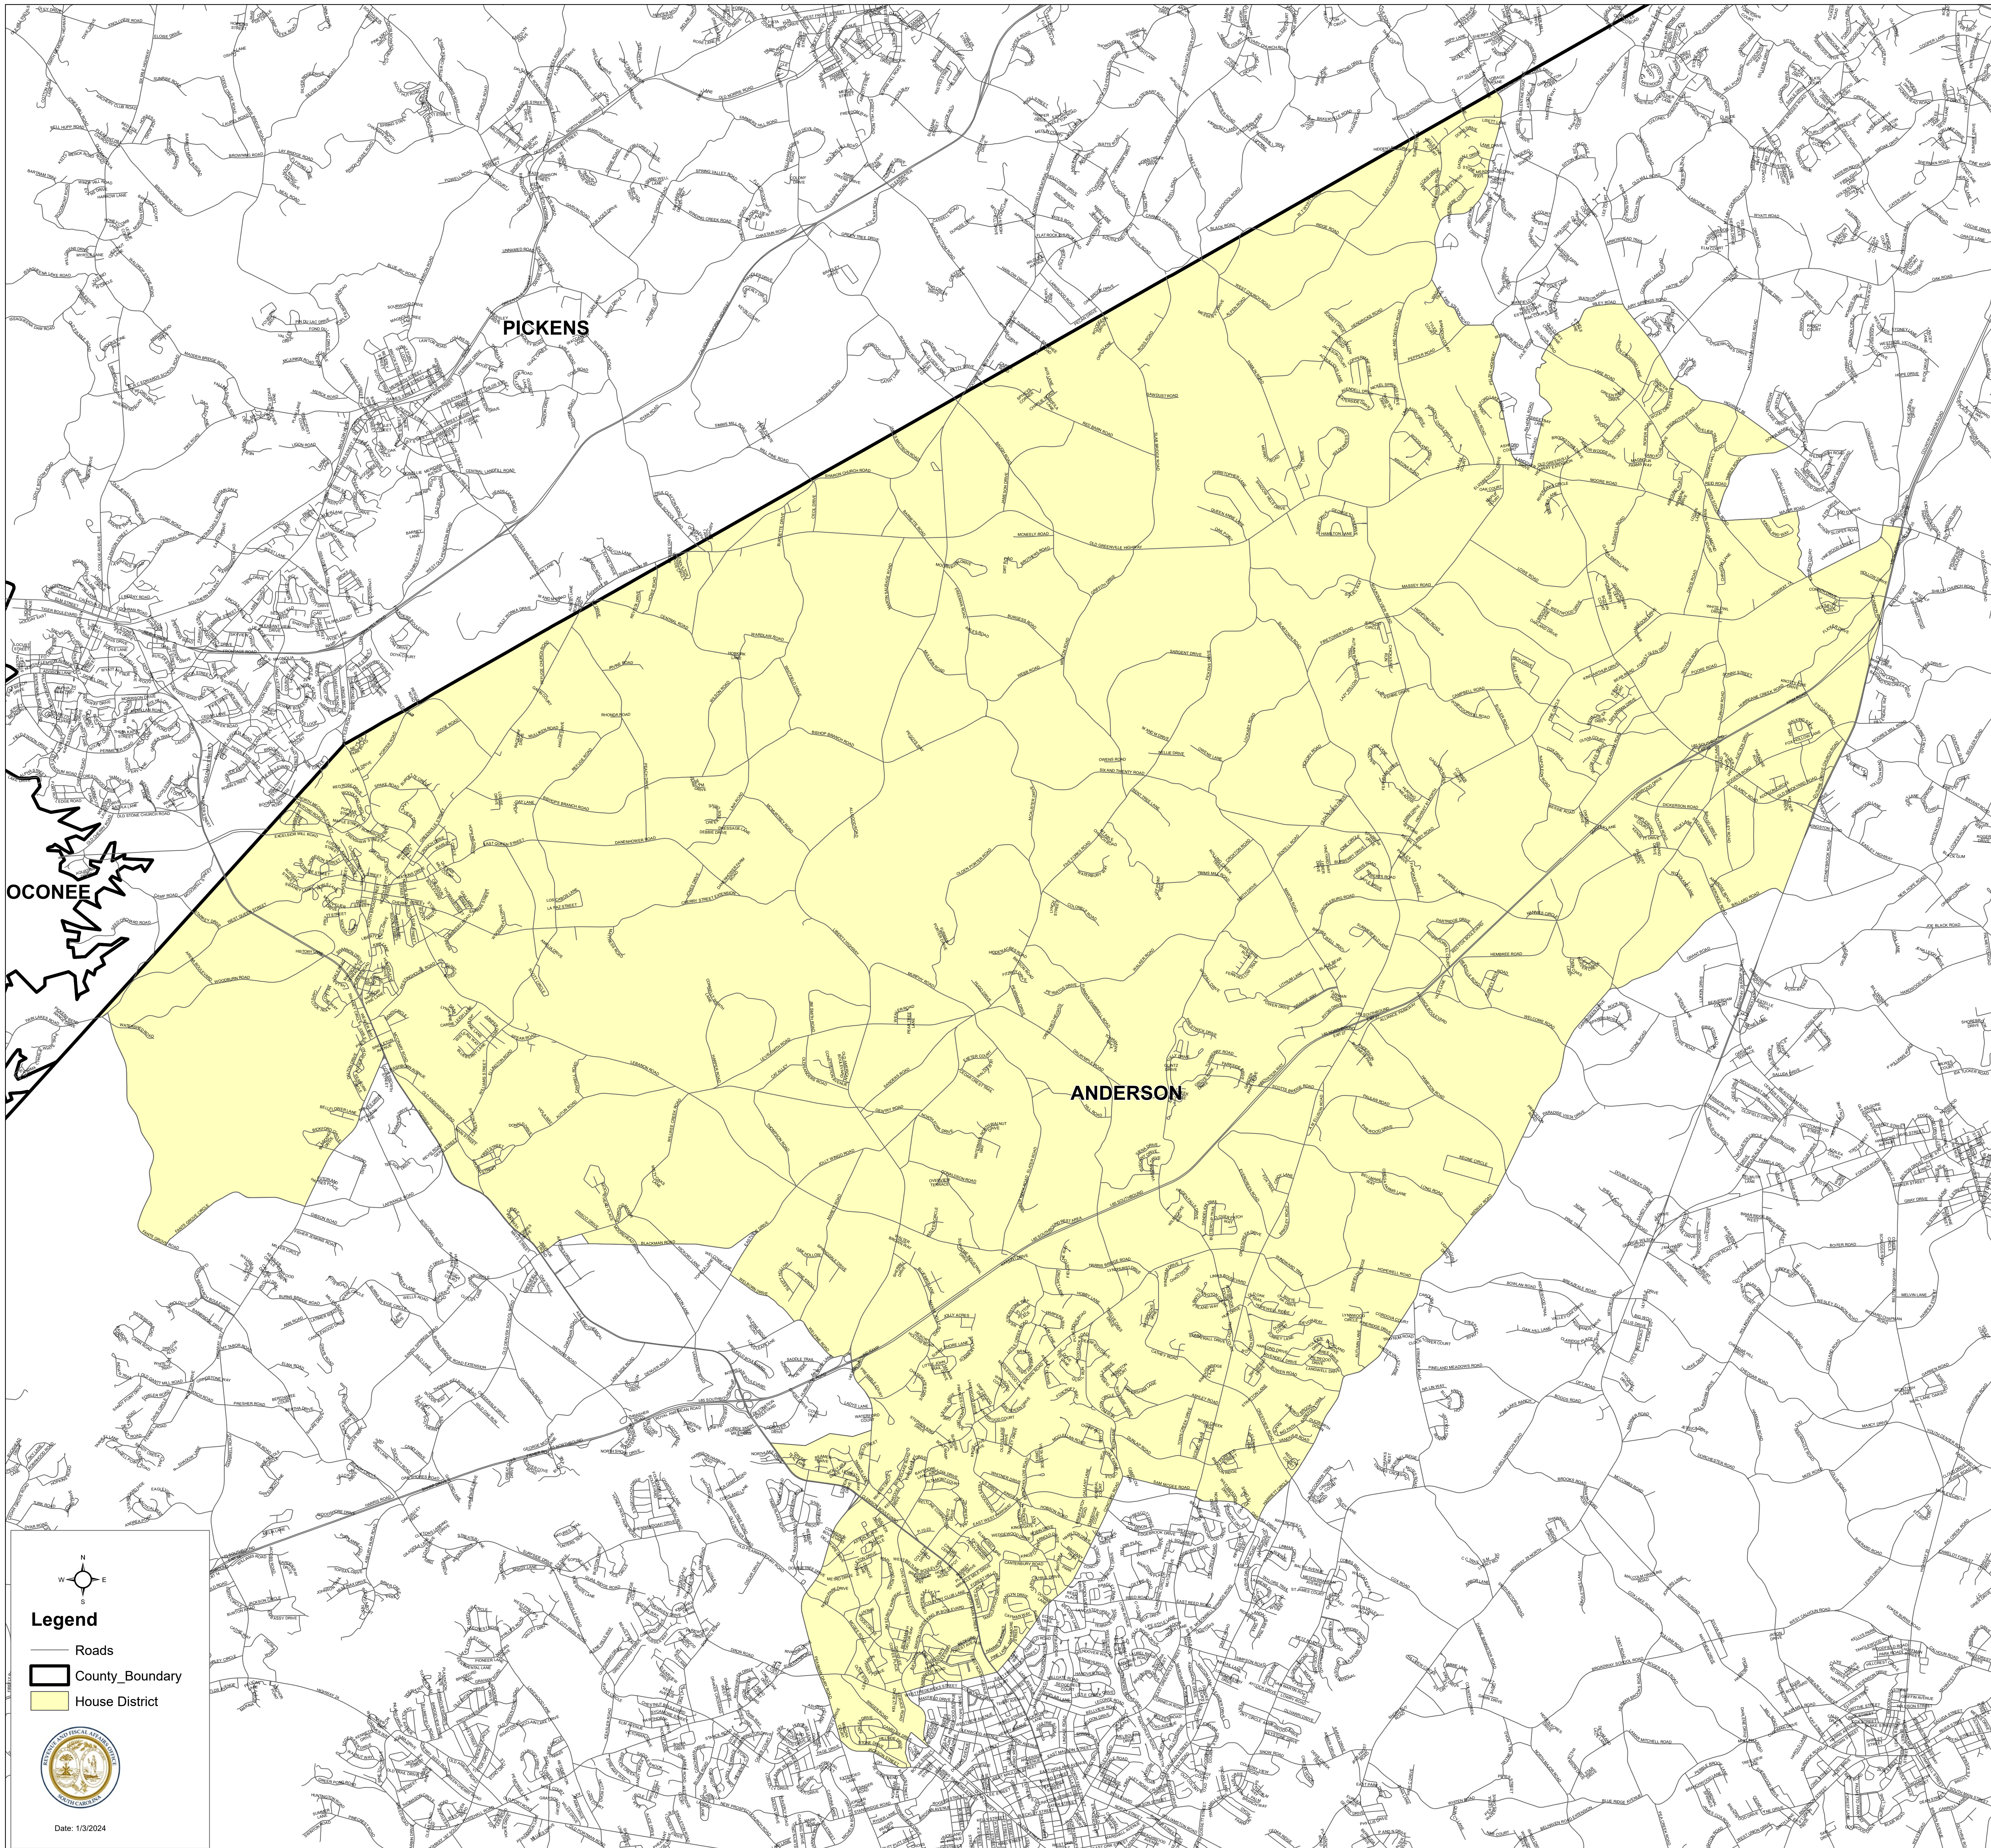

South Carolina House District 6

S.1024

Legend

- Roads
- County_Boundary
- House District

Date: 1/3/2024