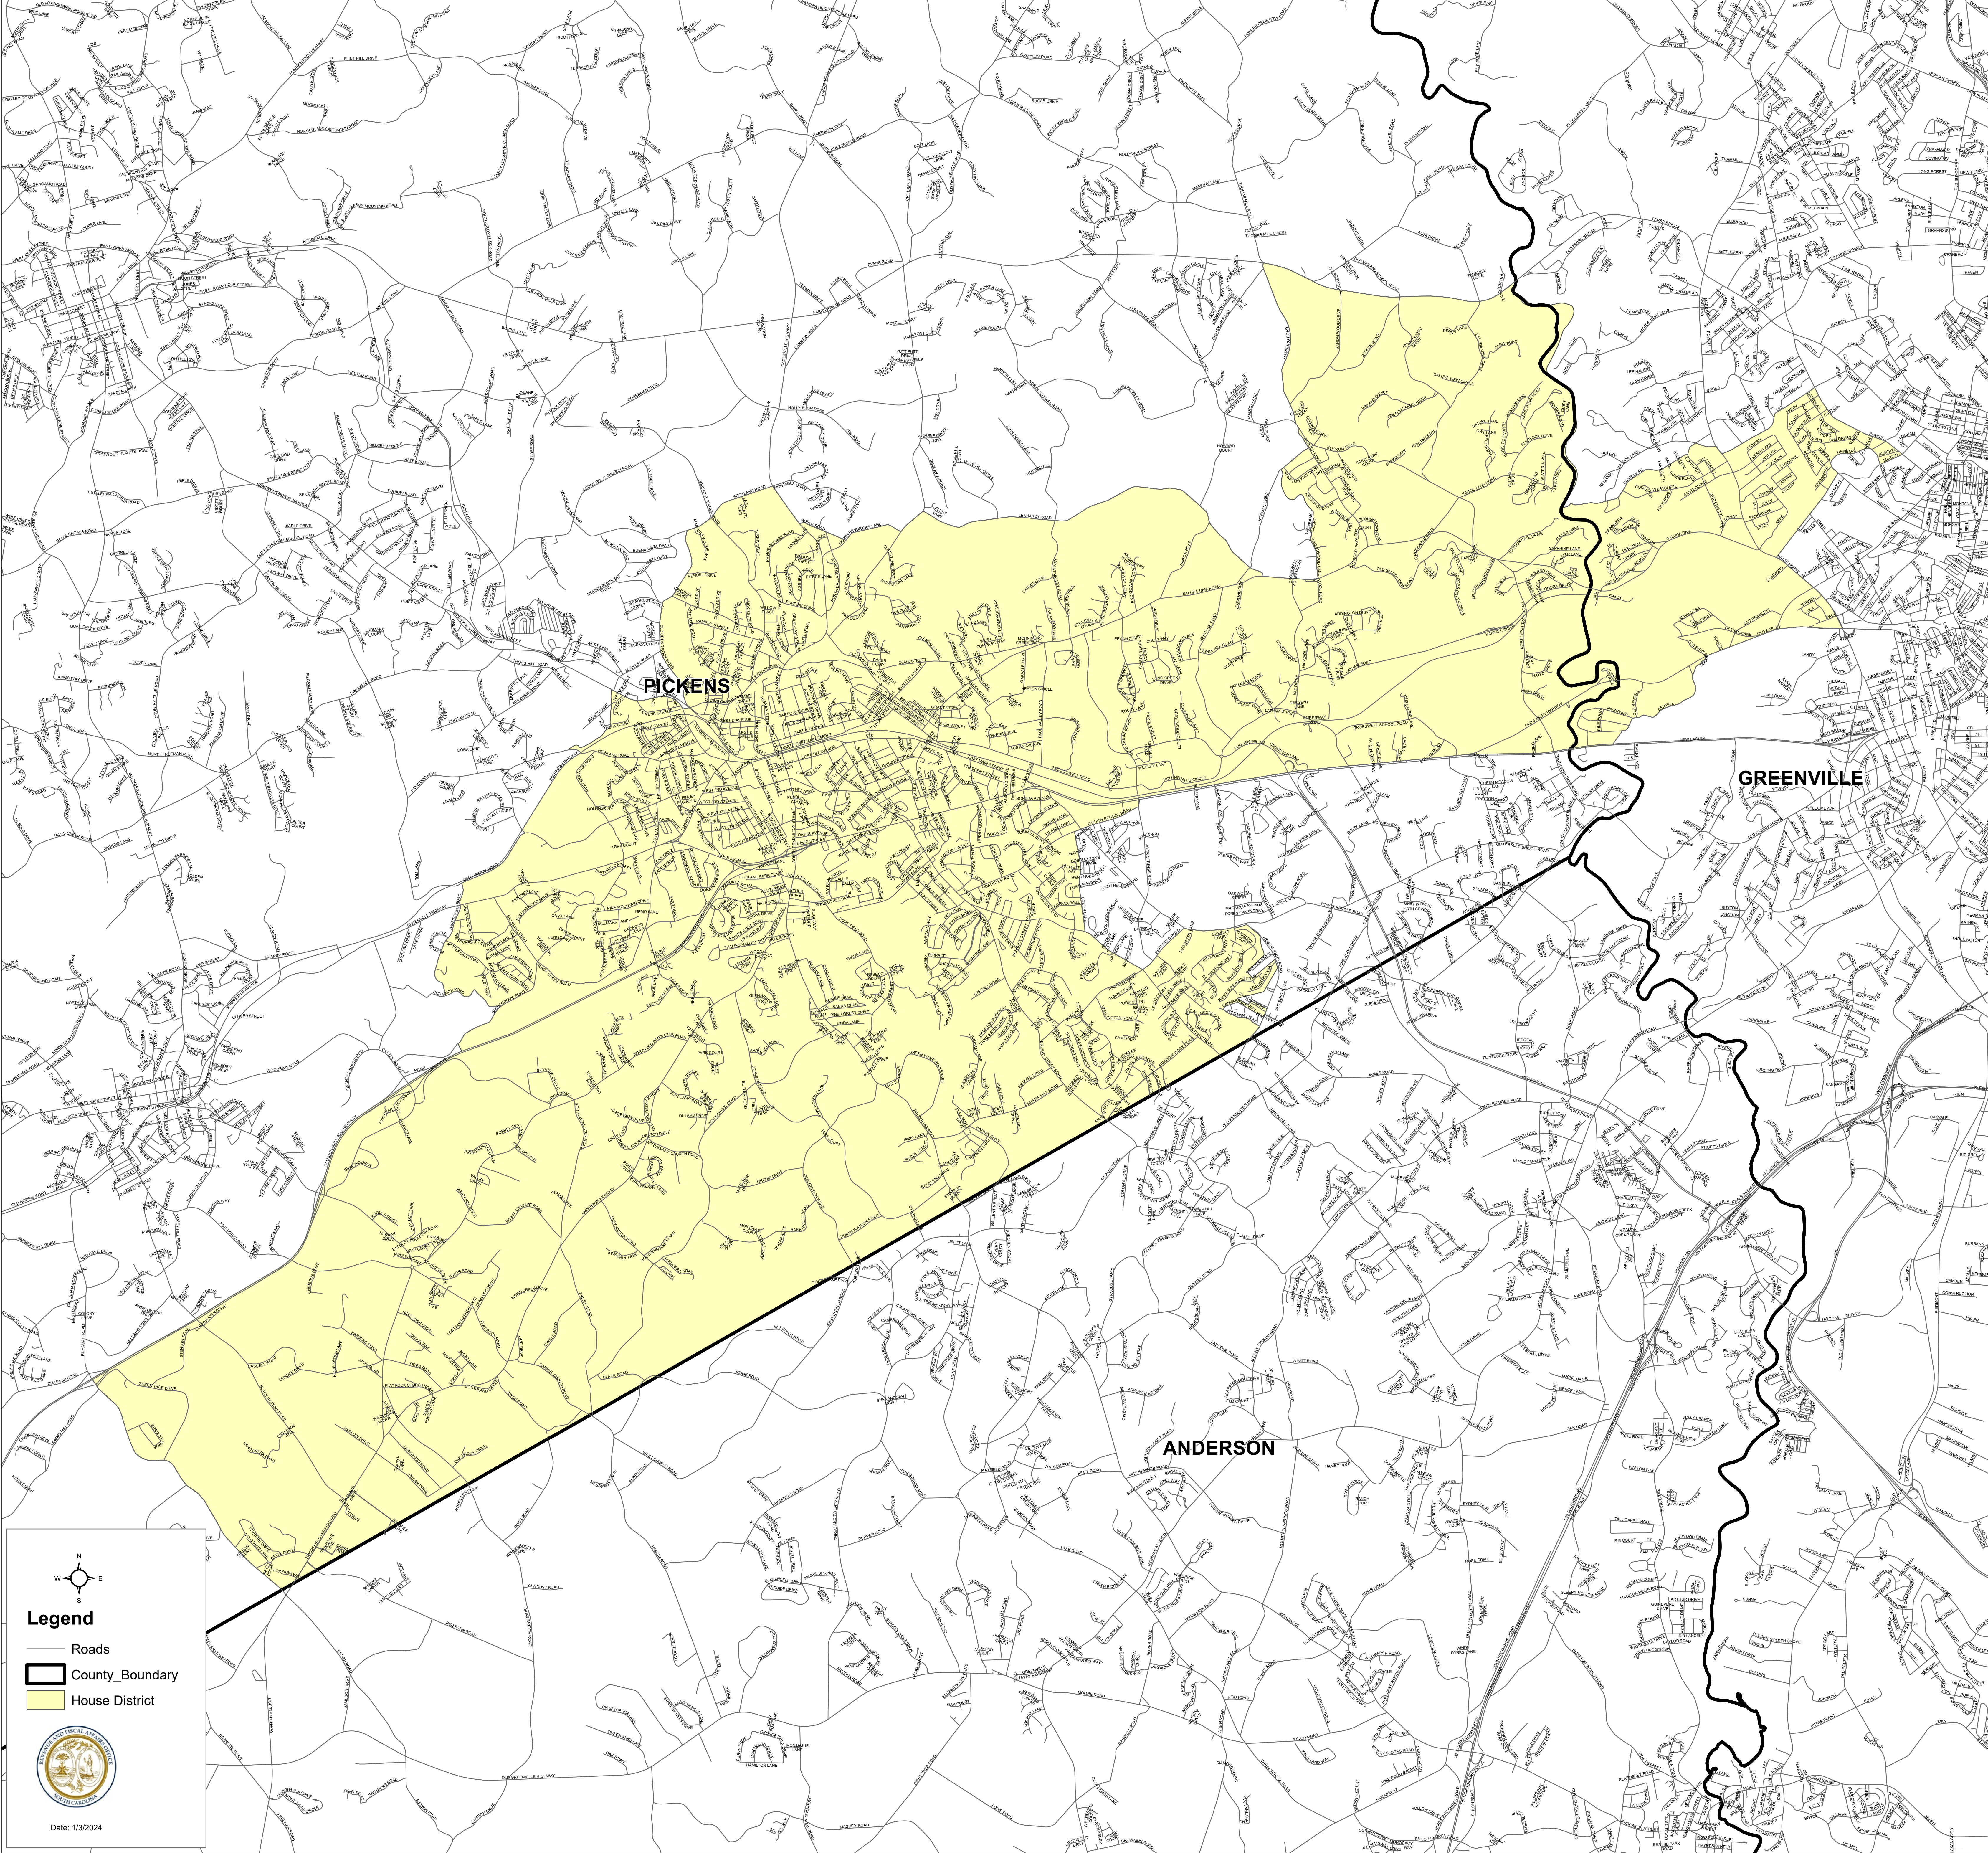

South Carolina House District 5

S.1024

Legend

- Roads
- County Boundary
- House District

Date: 1/3/2024