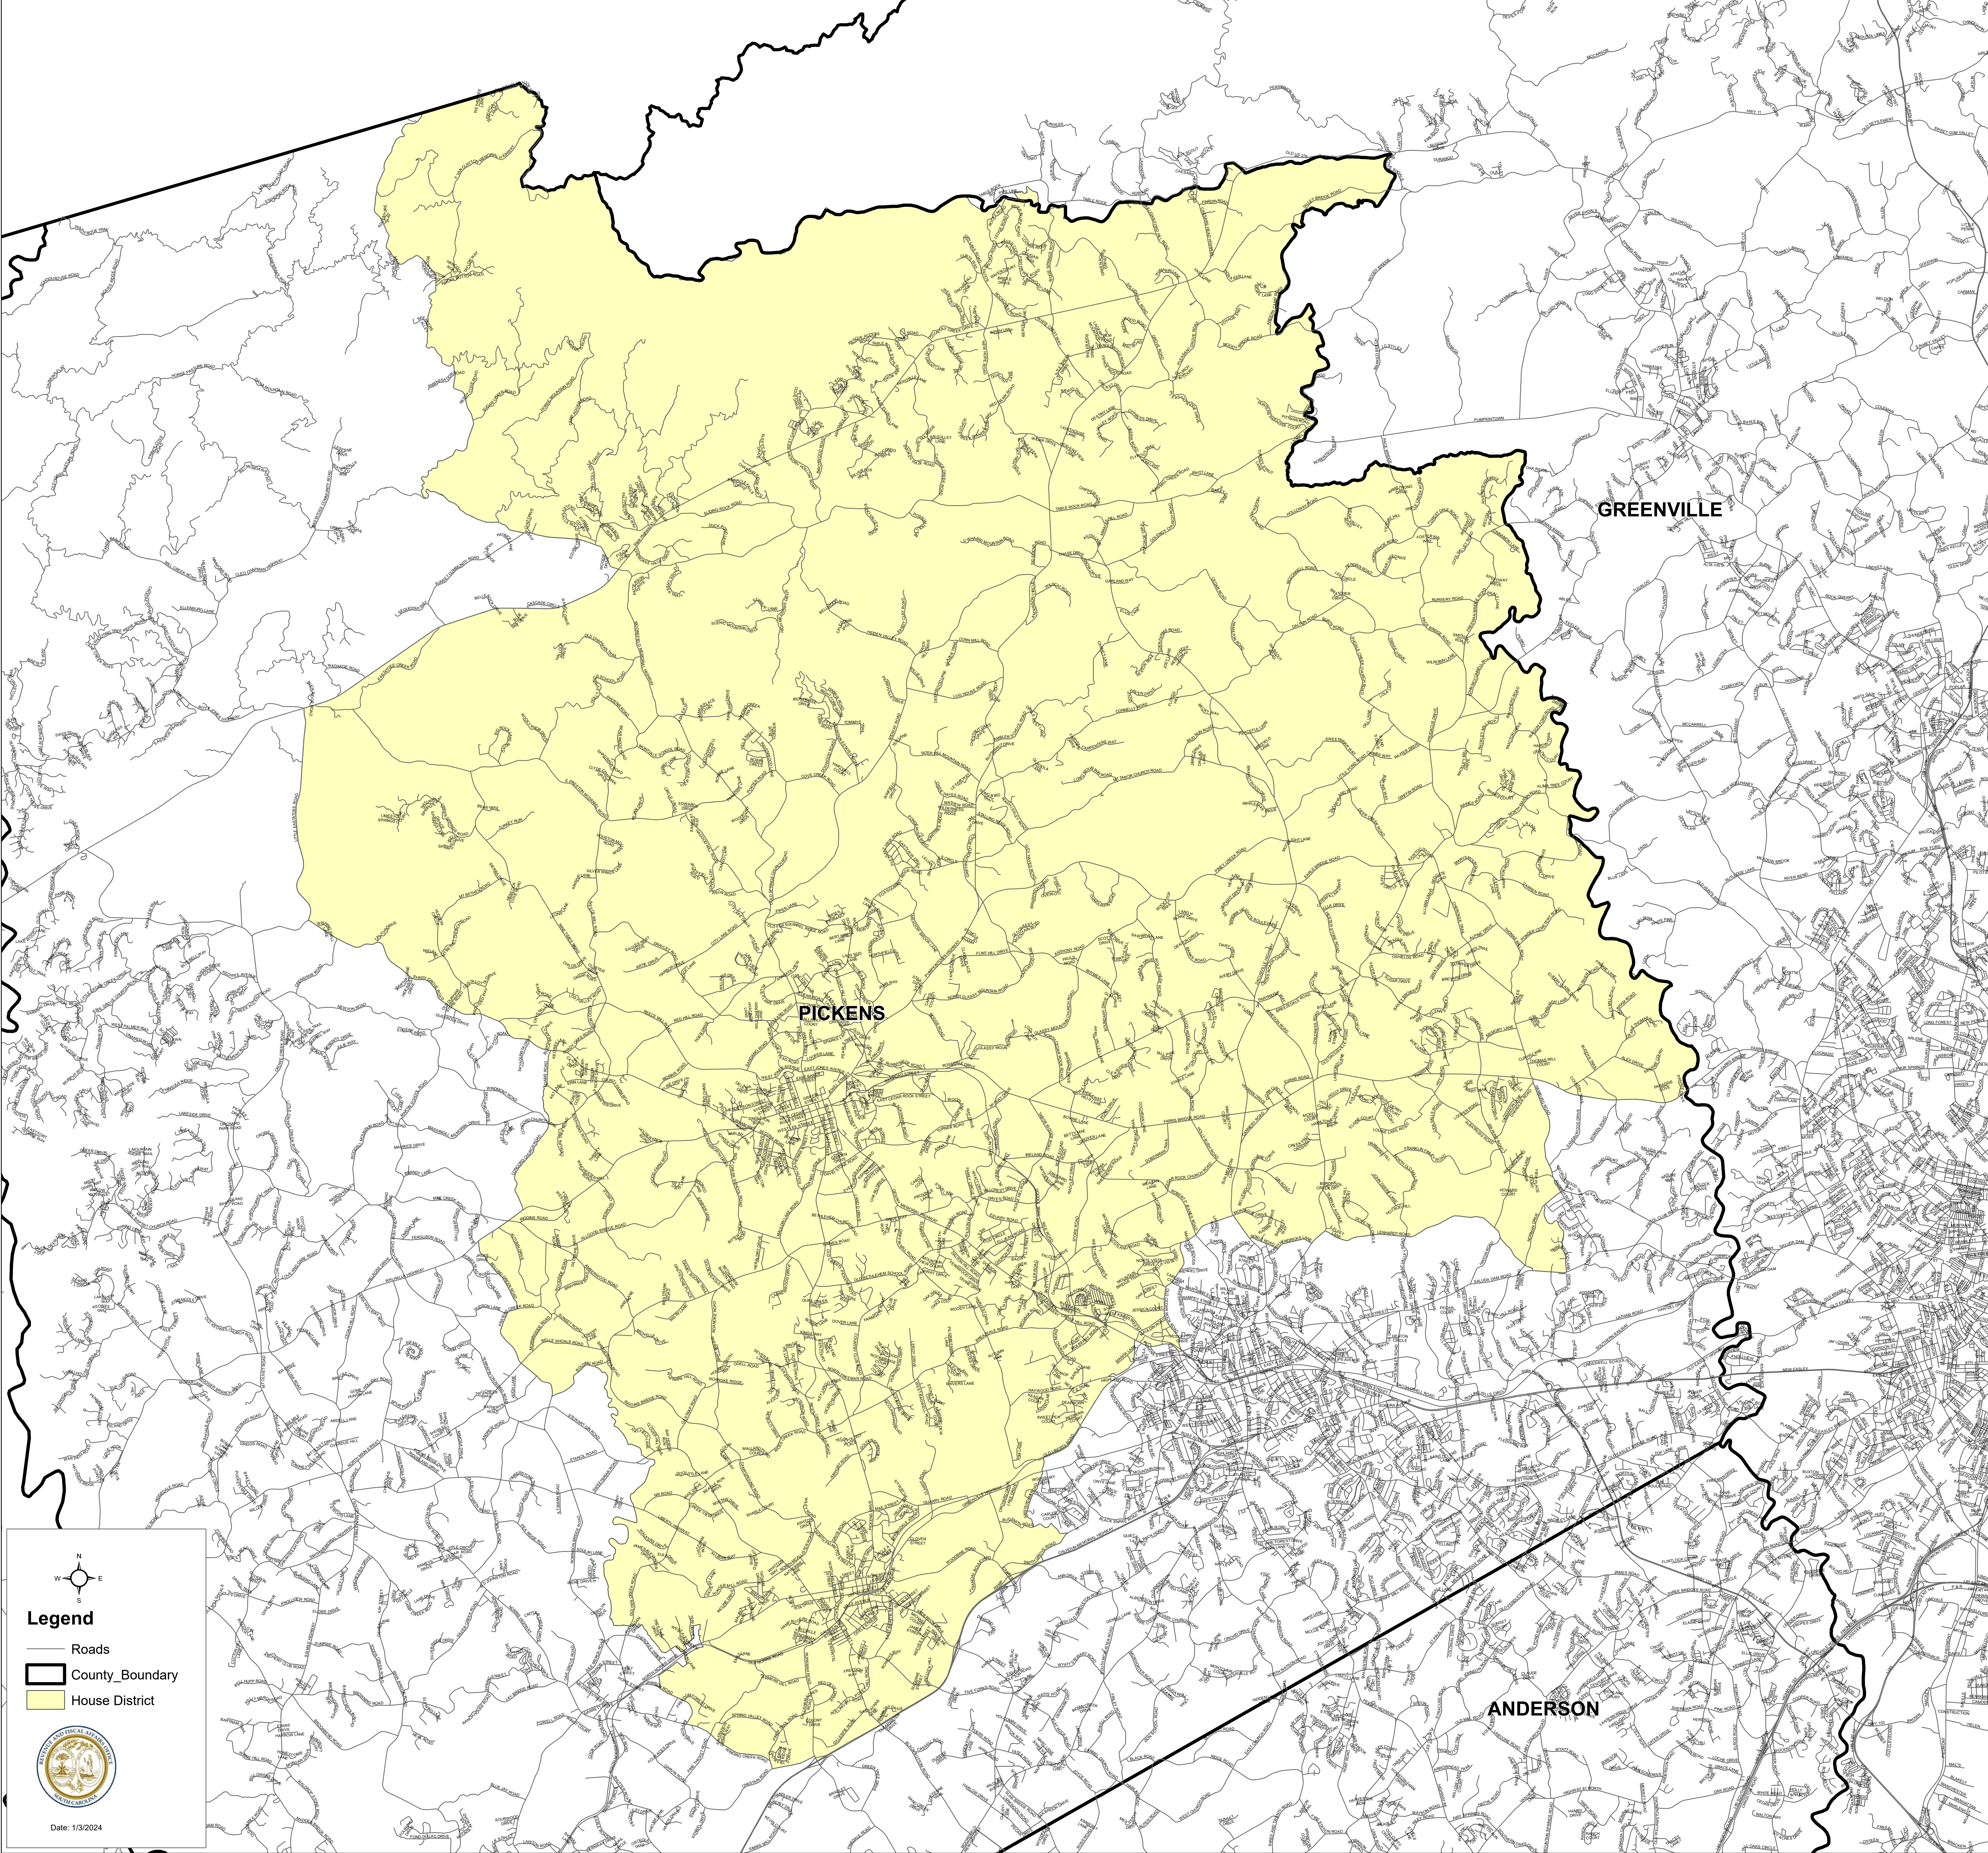

South Carolina House District 4

S.1024

Legend

- Roads
- County_Boundary
- House District

Date: 1/3/2024