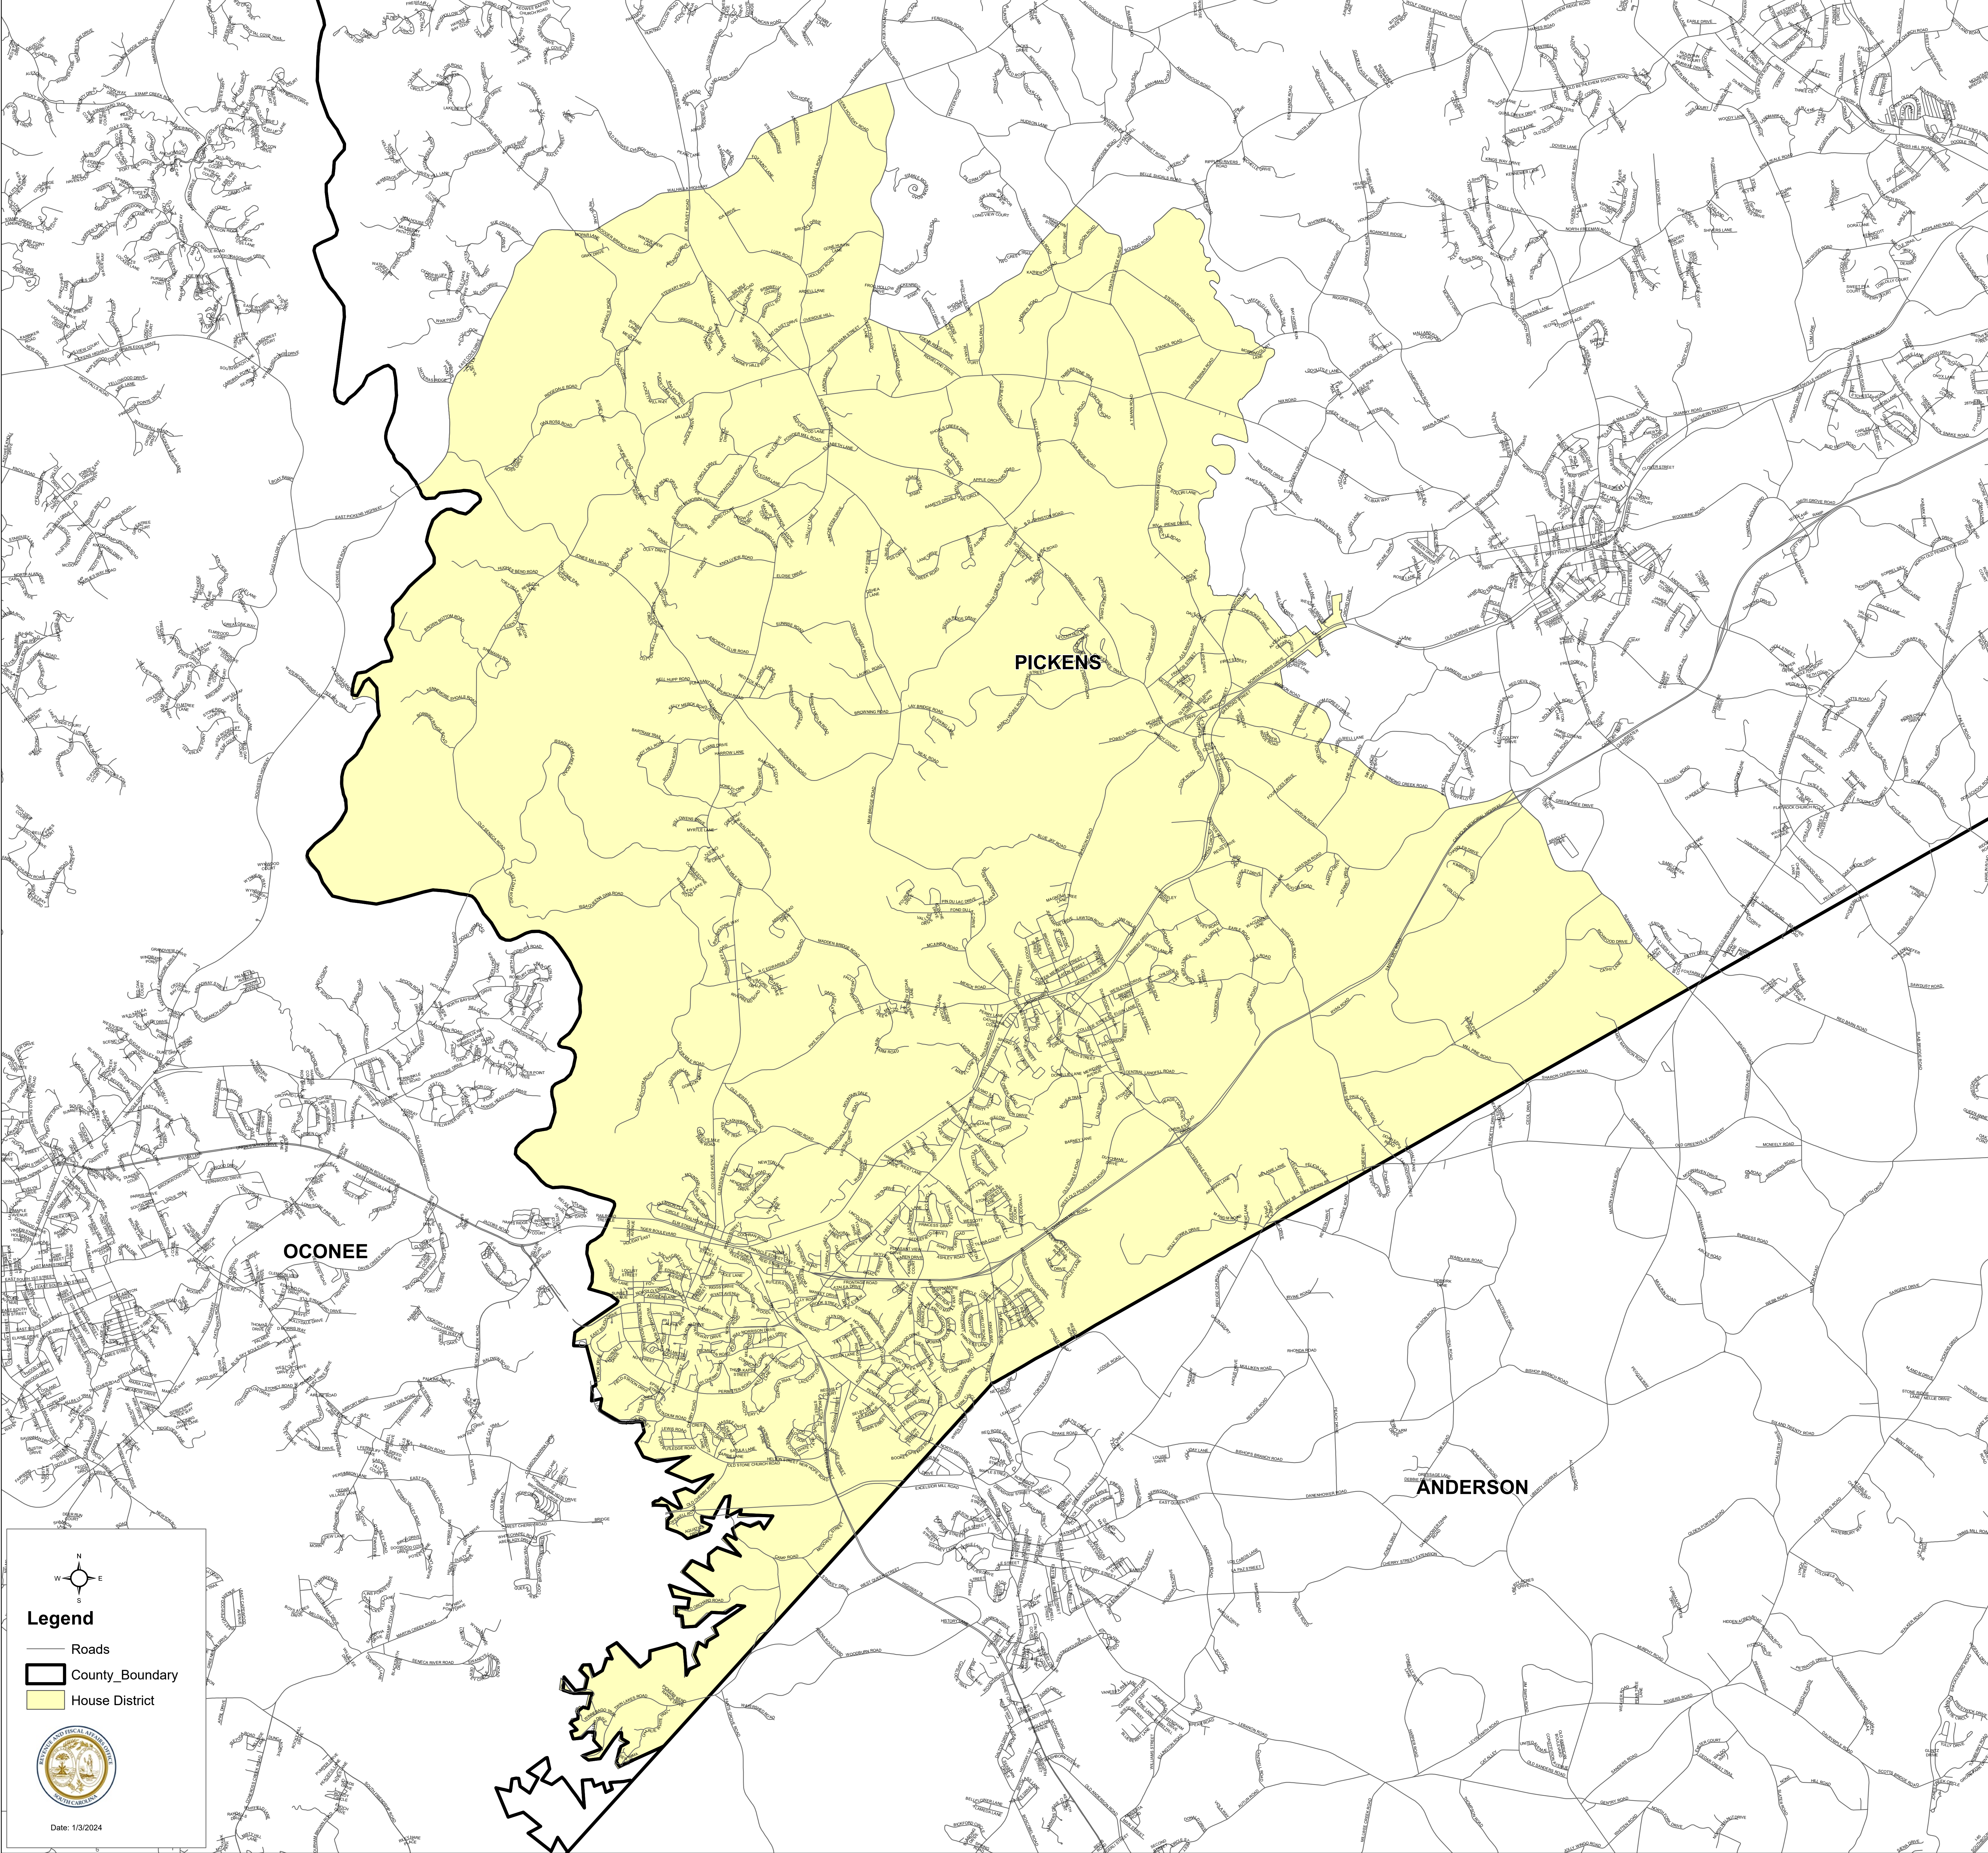

South Carolina House District 3

S.1024

Legend

- Roads
- County_Boundary
- House District

Date: 1/3/2024