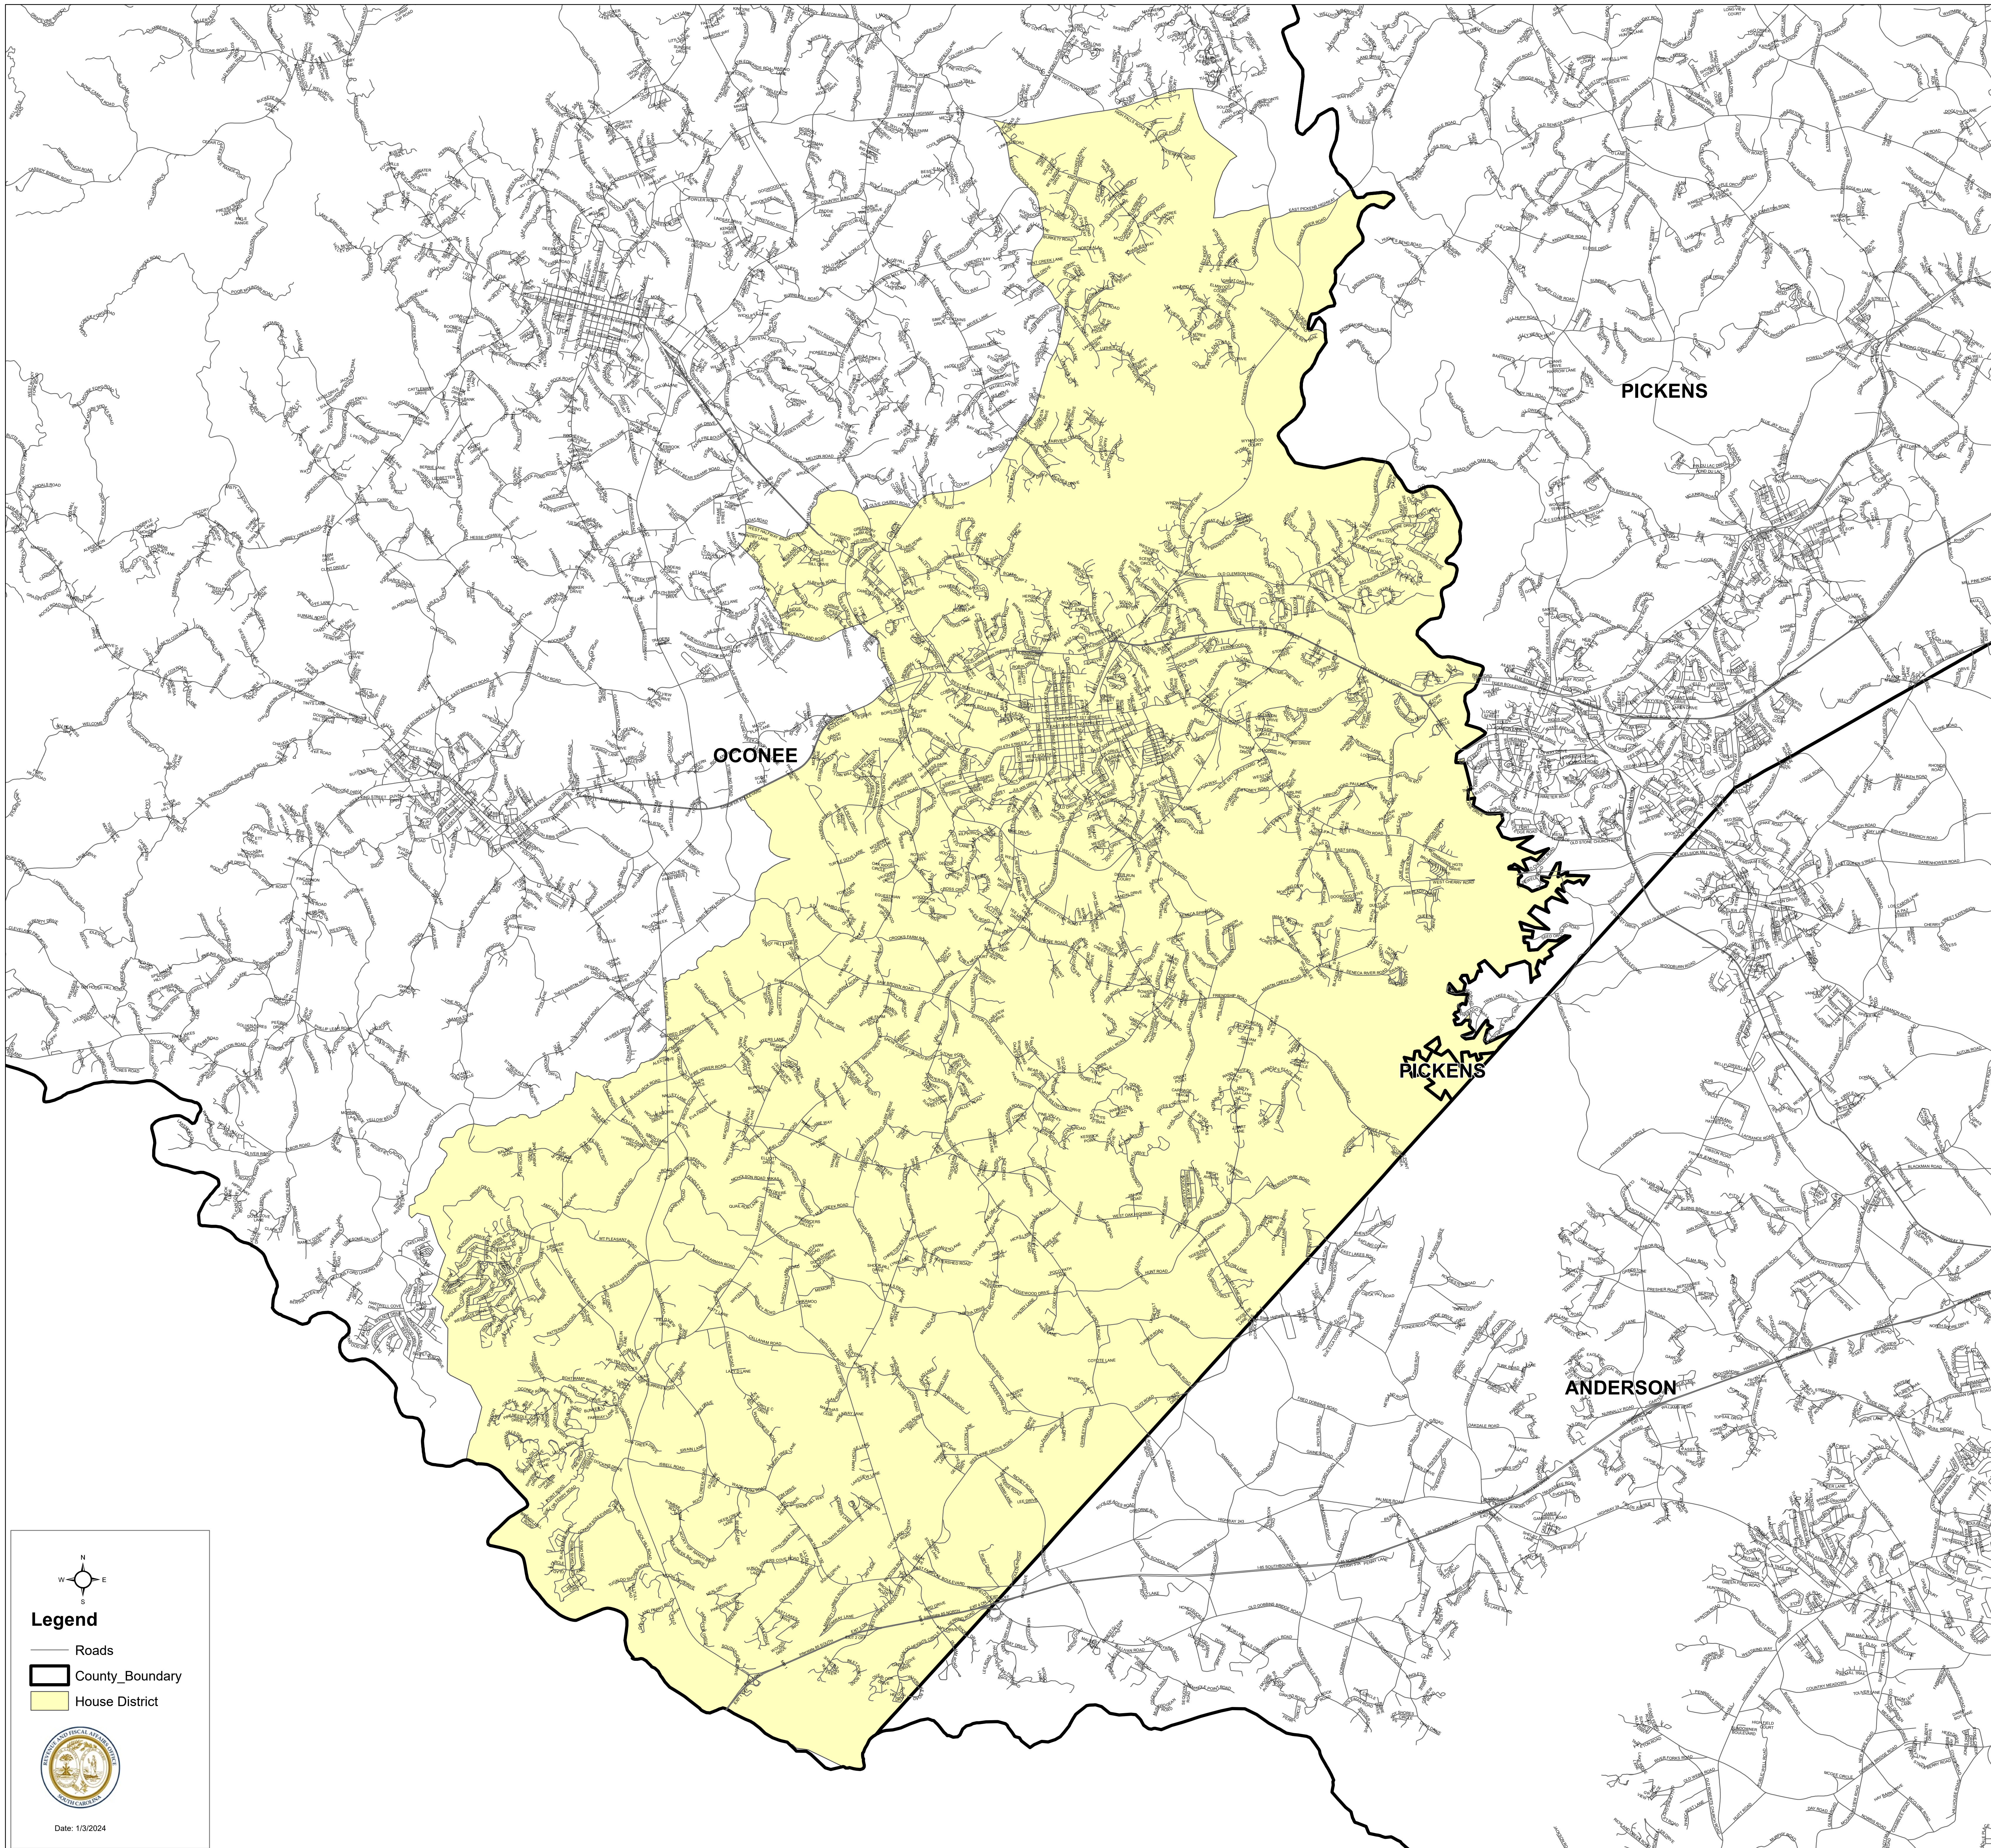

# South Carolina House District 2

S.1024

### Legend

- Roads
- ▬ County\_Boundary
- House District

Date: 1/3/2024