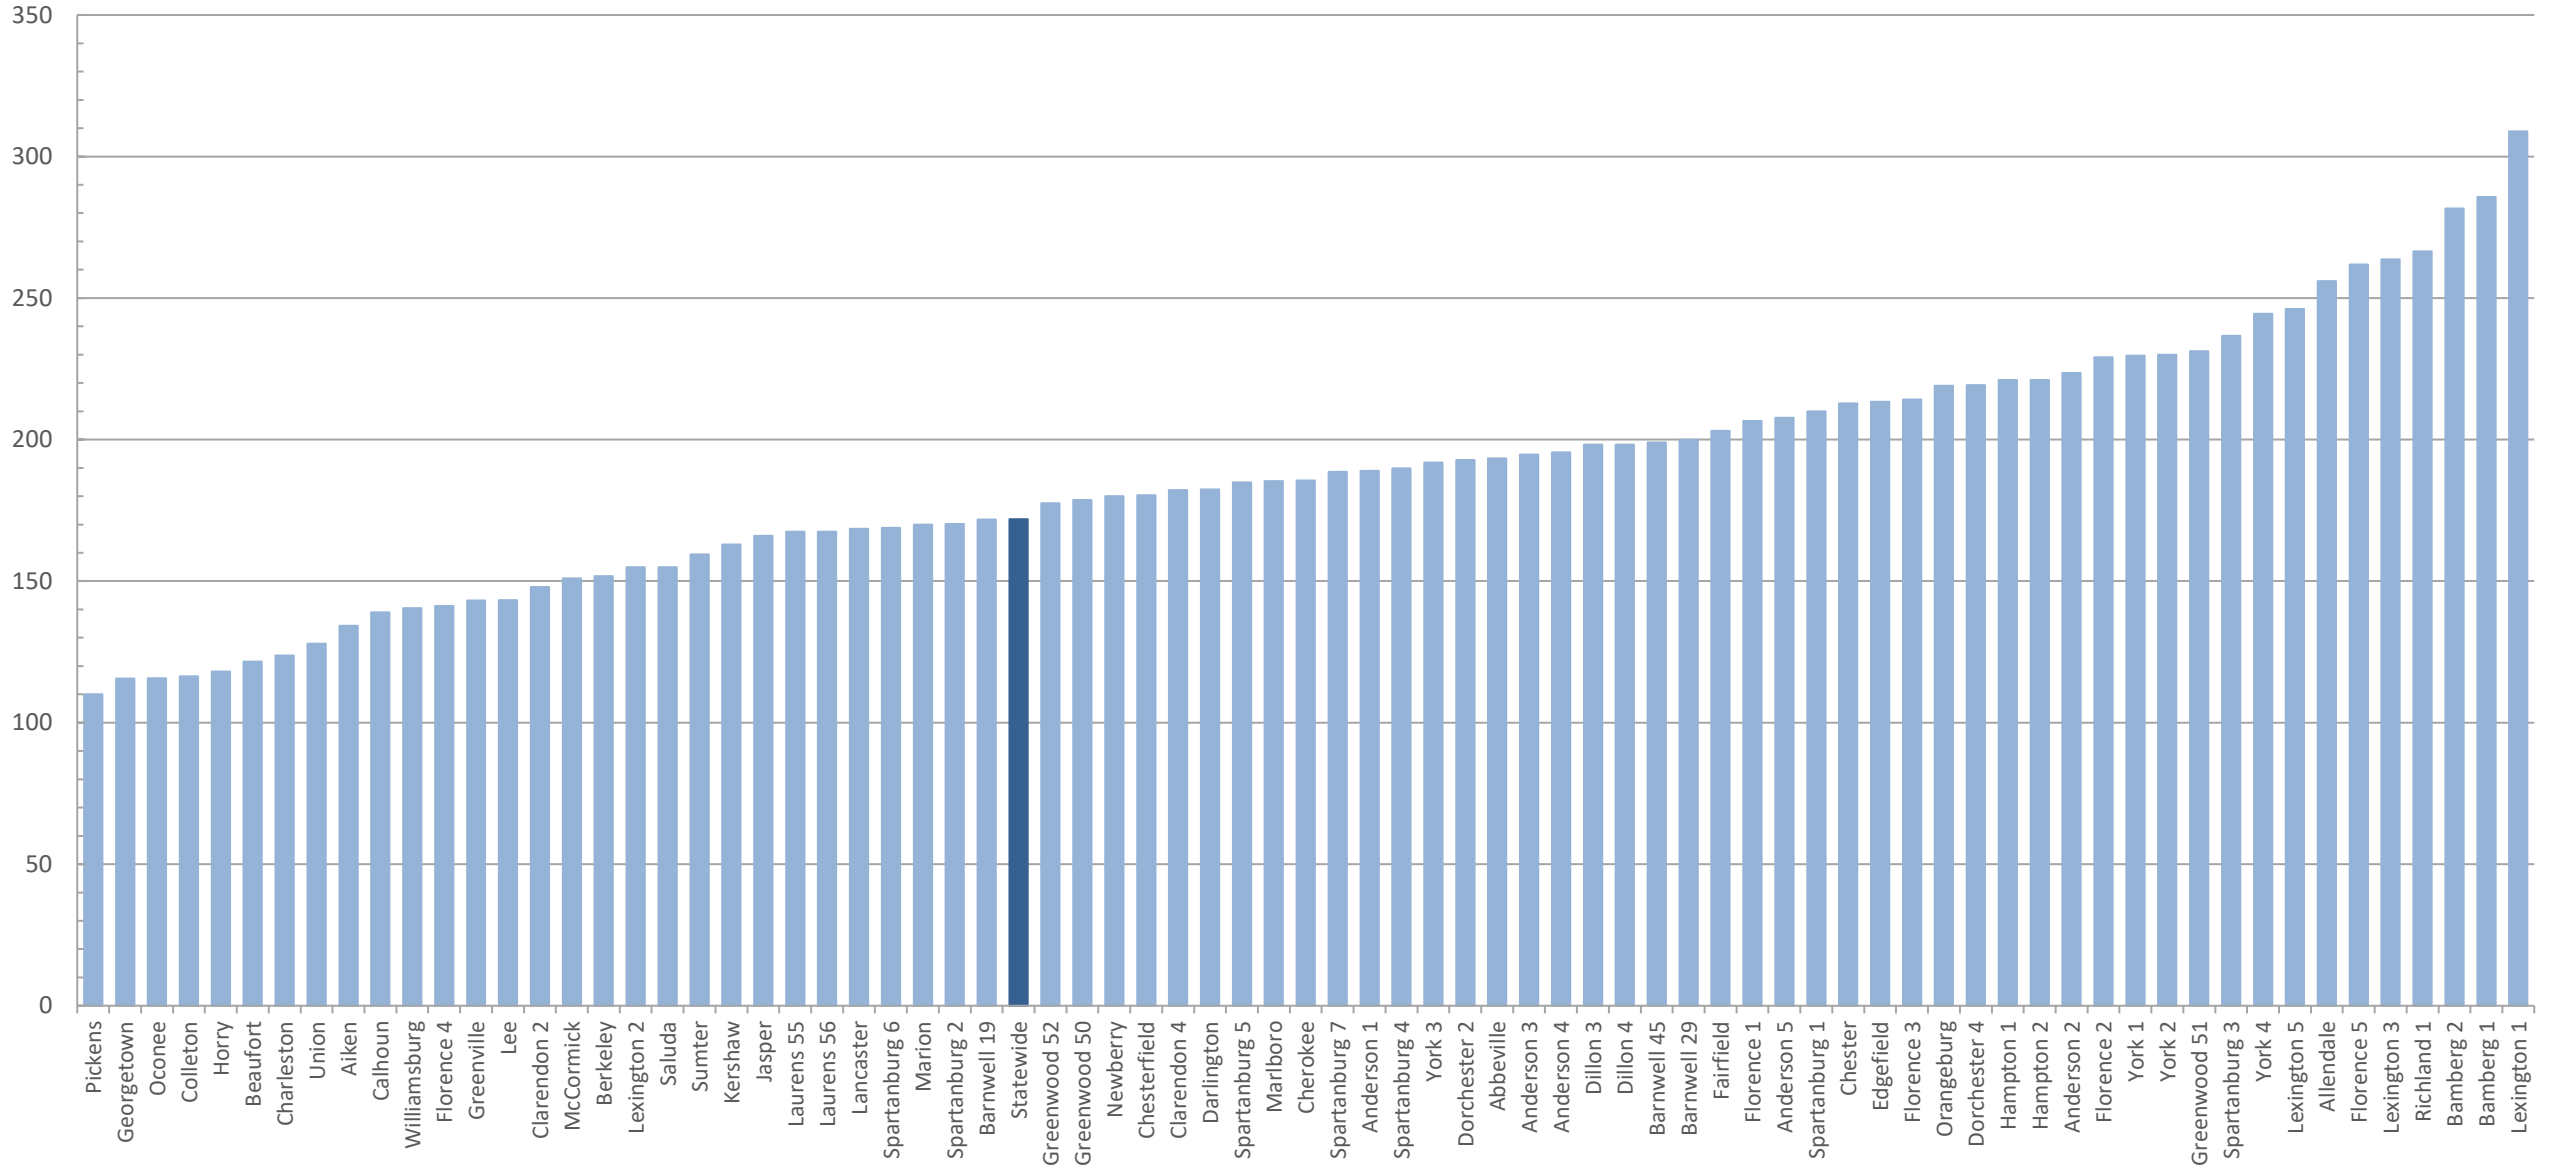

SCHOOL OPERATING MILLAGE RATE - TY 2021

Source: Department of Revenue RFA-mkm/08/17/2023