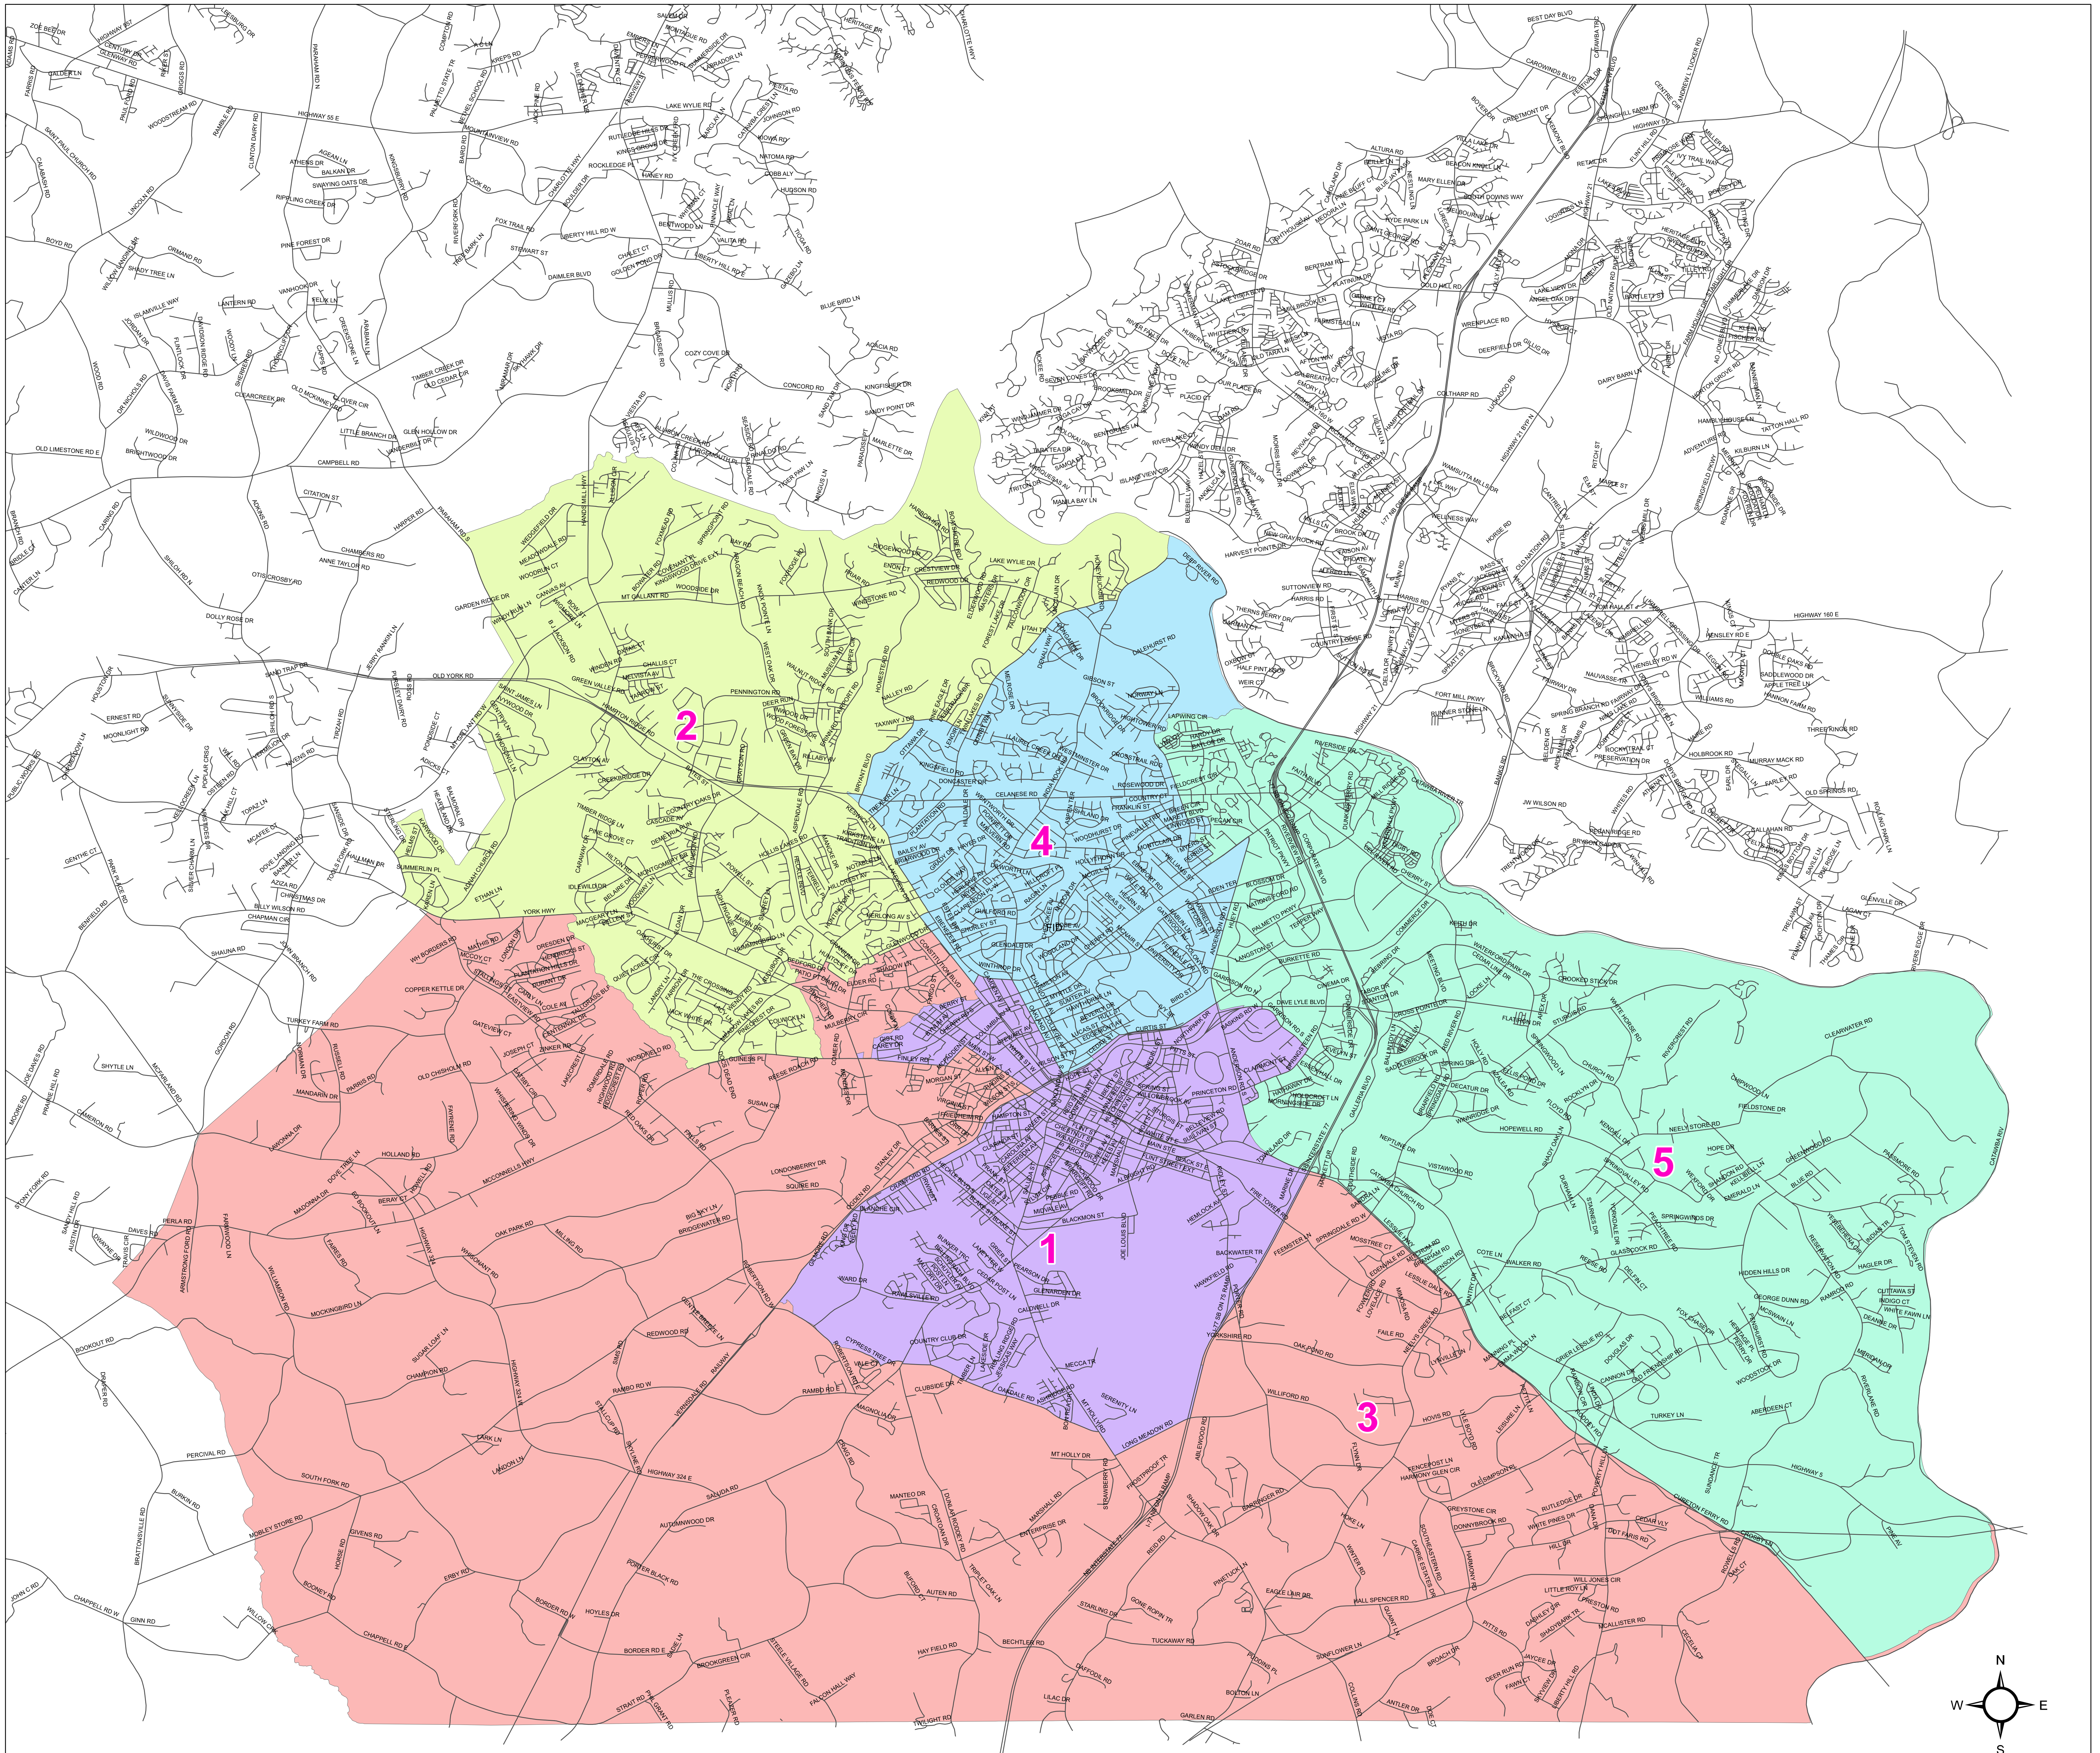

Rock Hill School District 3

S-91-03-23

Districts

- 1
- 2
- 3
- 4
- 5
- Roads