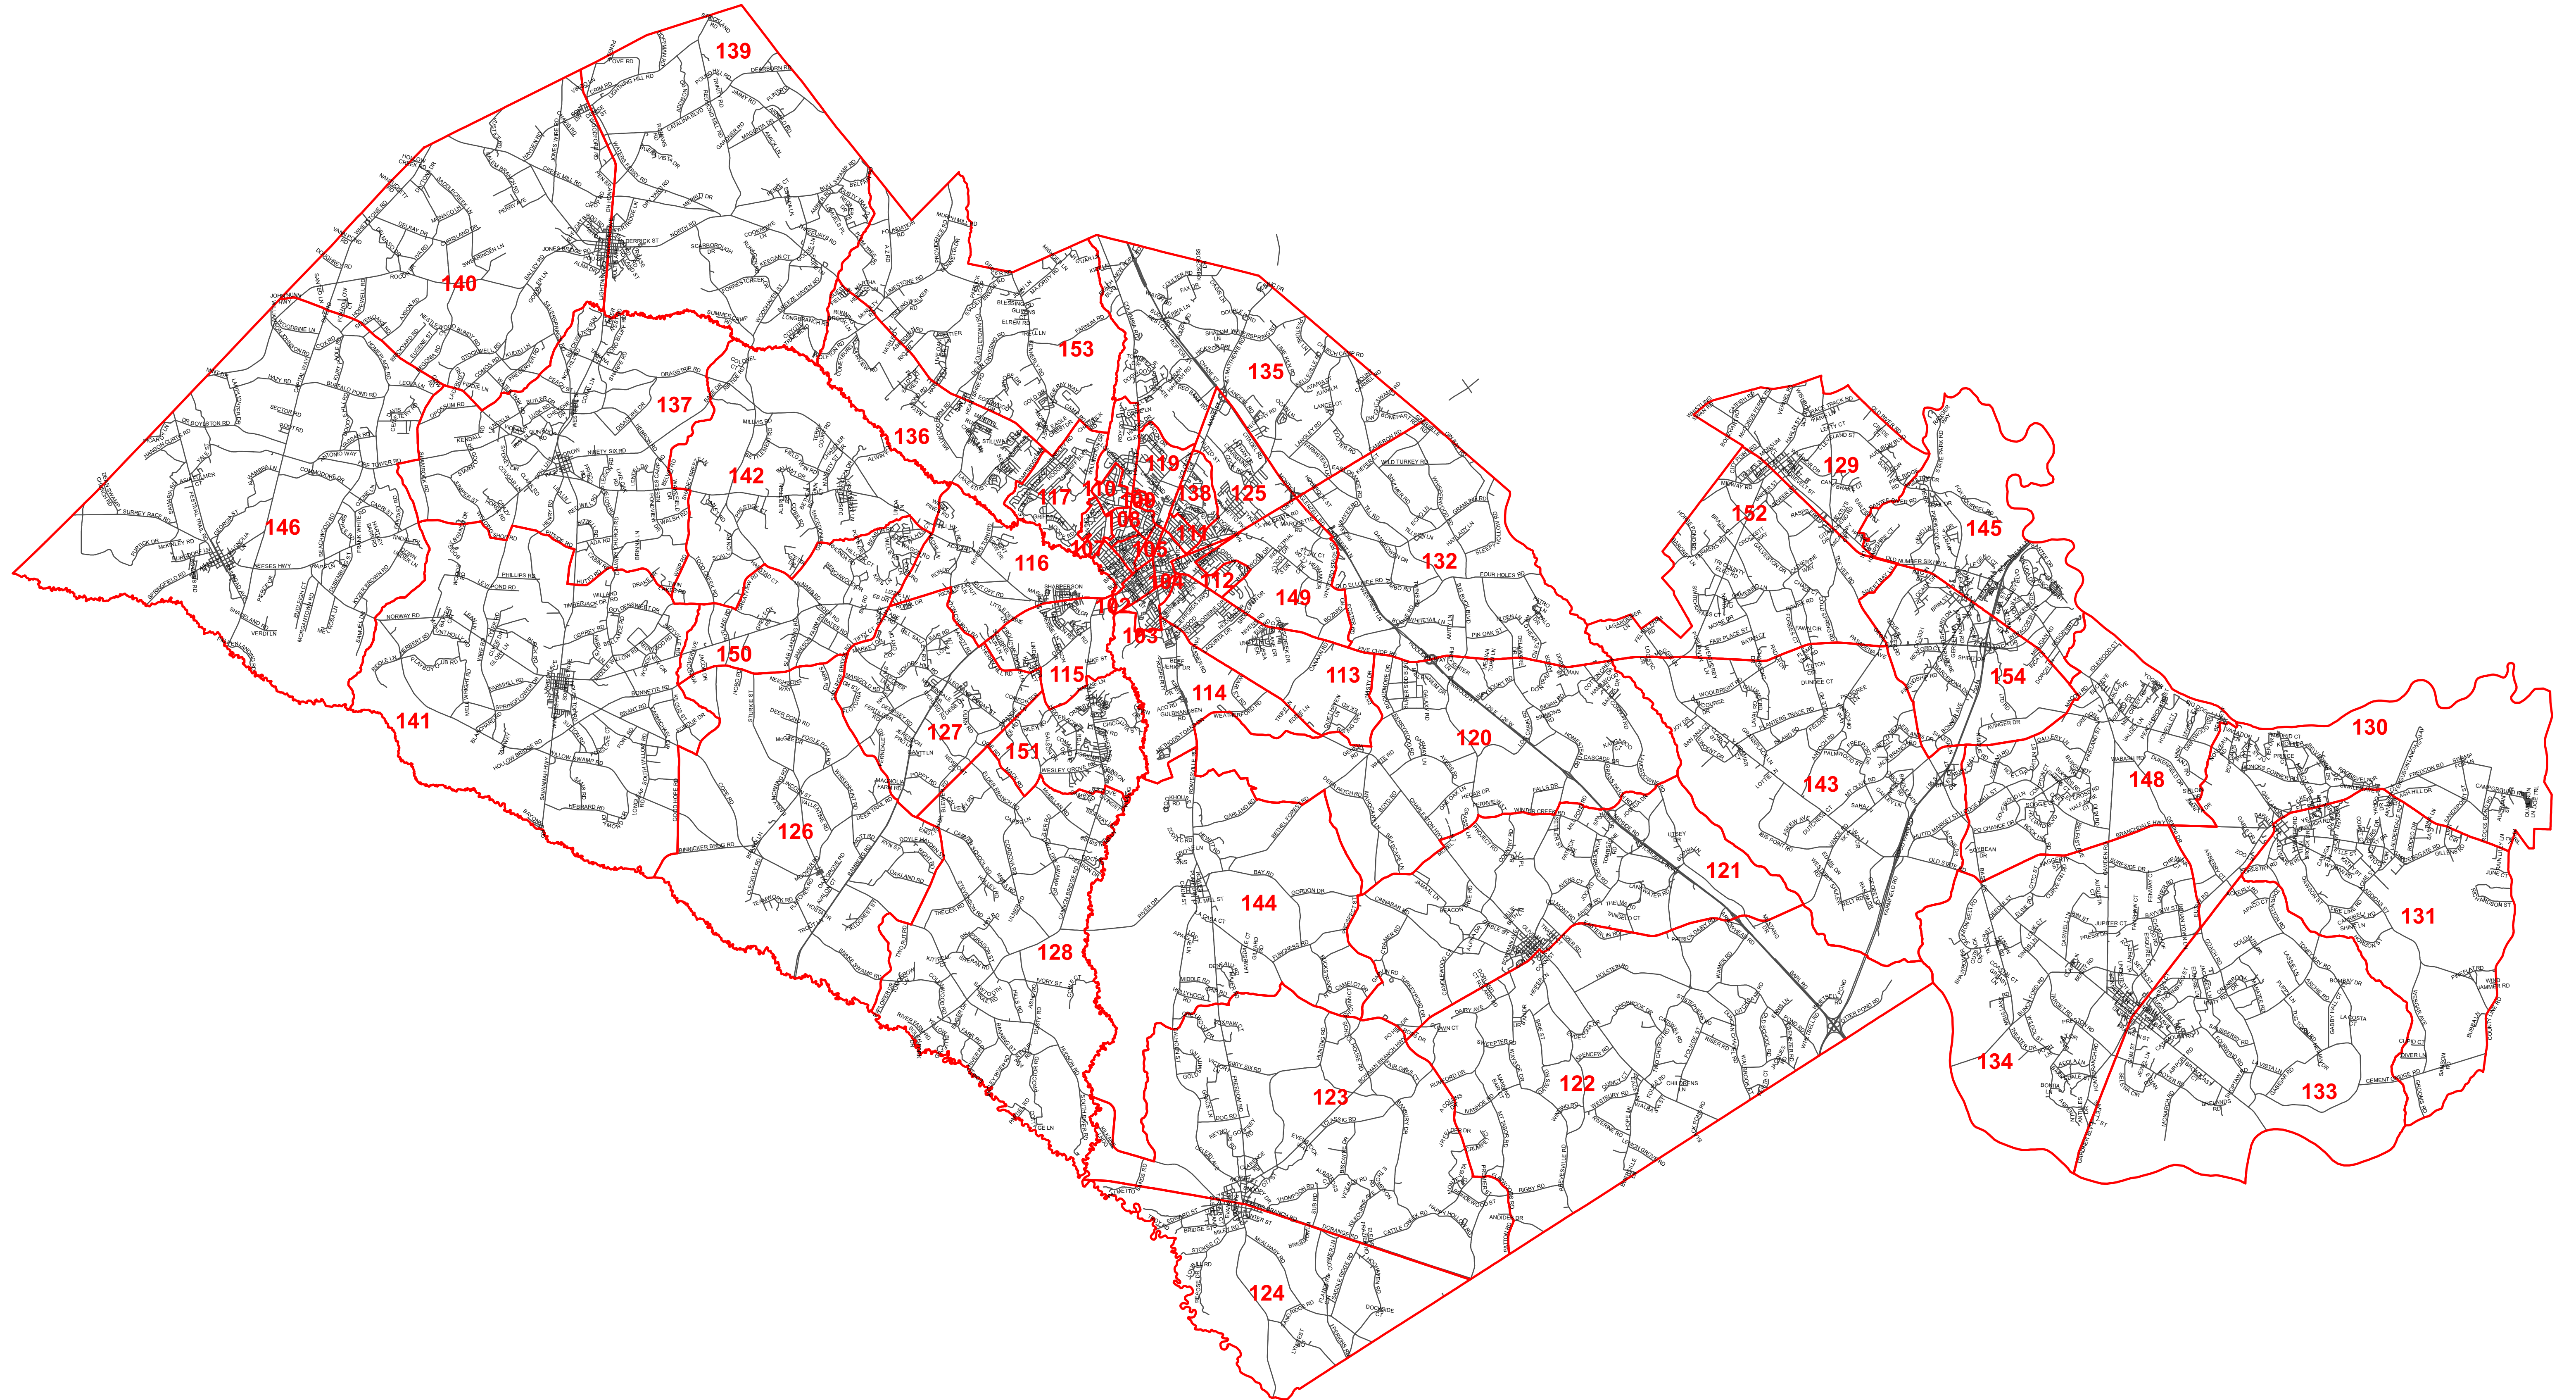

# Orangeburg County Precincts

P-75-23A

## City of Orangeburg

Precinct Code	Precinct Name	Precinct Code	Precinct Name
101	ORANGEBURG WARD 1	128	EDISTO
102	ORANGEBURG WARD 2	129	ELLOREE 1
103	ORANGEBURG WARD 3	130	EUTAWVILLE 1
104	ORANGEBURG WARD 4	131	EUTAWVILLE 2
105	ORANGEBURG WARD 5	132	FOUR HOLES
106	ORANGEBURG WARD 6	133	HOLLY HILL 2
107	ORANGEBURG WARD 7	134	HOLLY HILL 1
108	ORANGEBURG WARD 8	135	JAMISON
109	ORANGEBURG WARD 9	136	LIMESTONE 1
110	ORANGEBURG WARD 10	137	NEESES-LIVINGSTON
111	SUBURBAN 1	138	NIX
112	SUBURBAN 2	139	NORTH 2
113	SUBURBAN 3	140	NORTH 1
114	SUBURBAN 4	141	NORWAY
115	SUBURBAN 5	142	PINE HILL
116	SUBURBAN 6	143	PROVIDENCE
117	SUBURBAN 7	144	ROWESVILLE
118	SUBURBAN 8	145	SANTEE 1
119	SUBURBAN 9	146	SPRINGFIELD
120	BETHEL	148	VANCE
121	BOWMAN 1	149	WHITTAKER
122	BOWMAN 2	150	BOLENTOWN
123	BRANCHVILLE 1	151	CORDOVA 2
124	BRANCHVILLE 2	152	ELLOREE 2
125	BROOKDALE	153	LIMESTONE 2
126	COPE	154	SANTEE 2
127	CORDOVA 1		

**Legend**  
 Precincts  
 Roads

Date: 7/12/2023