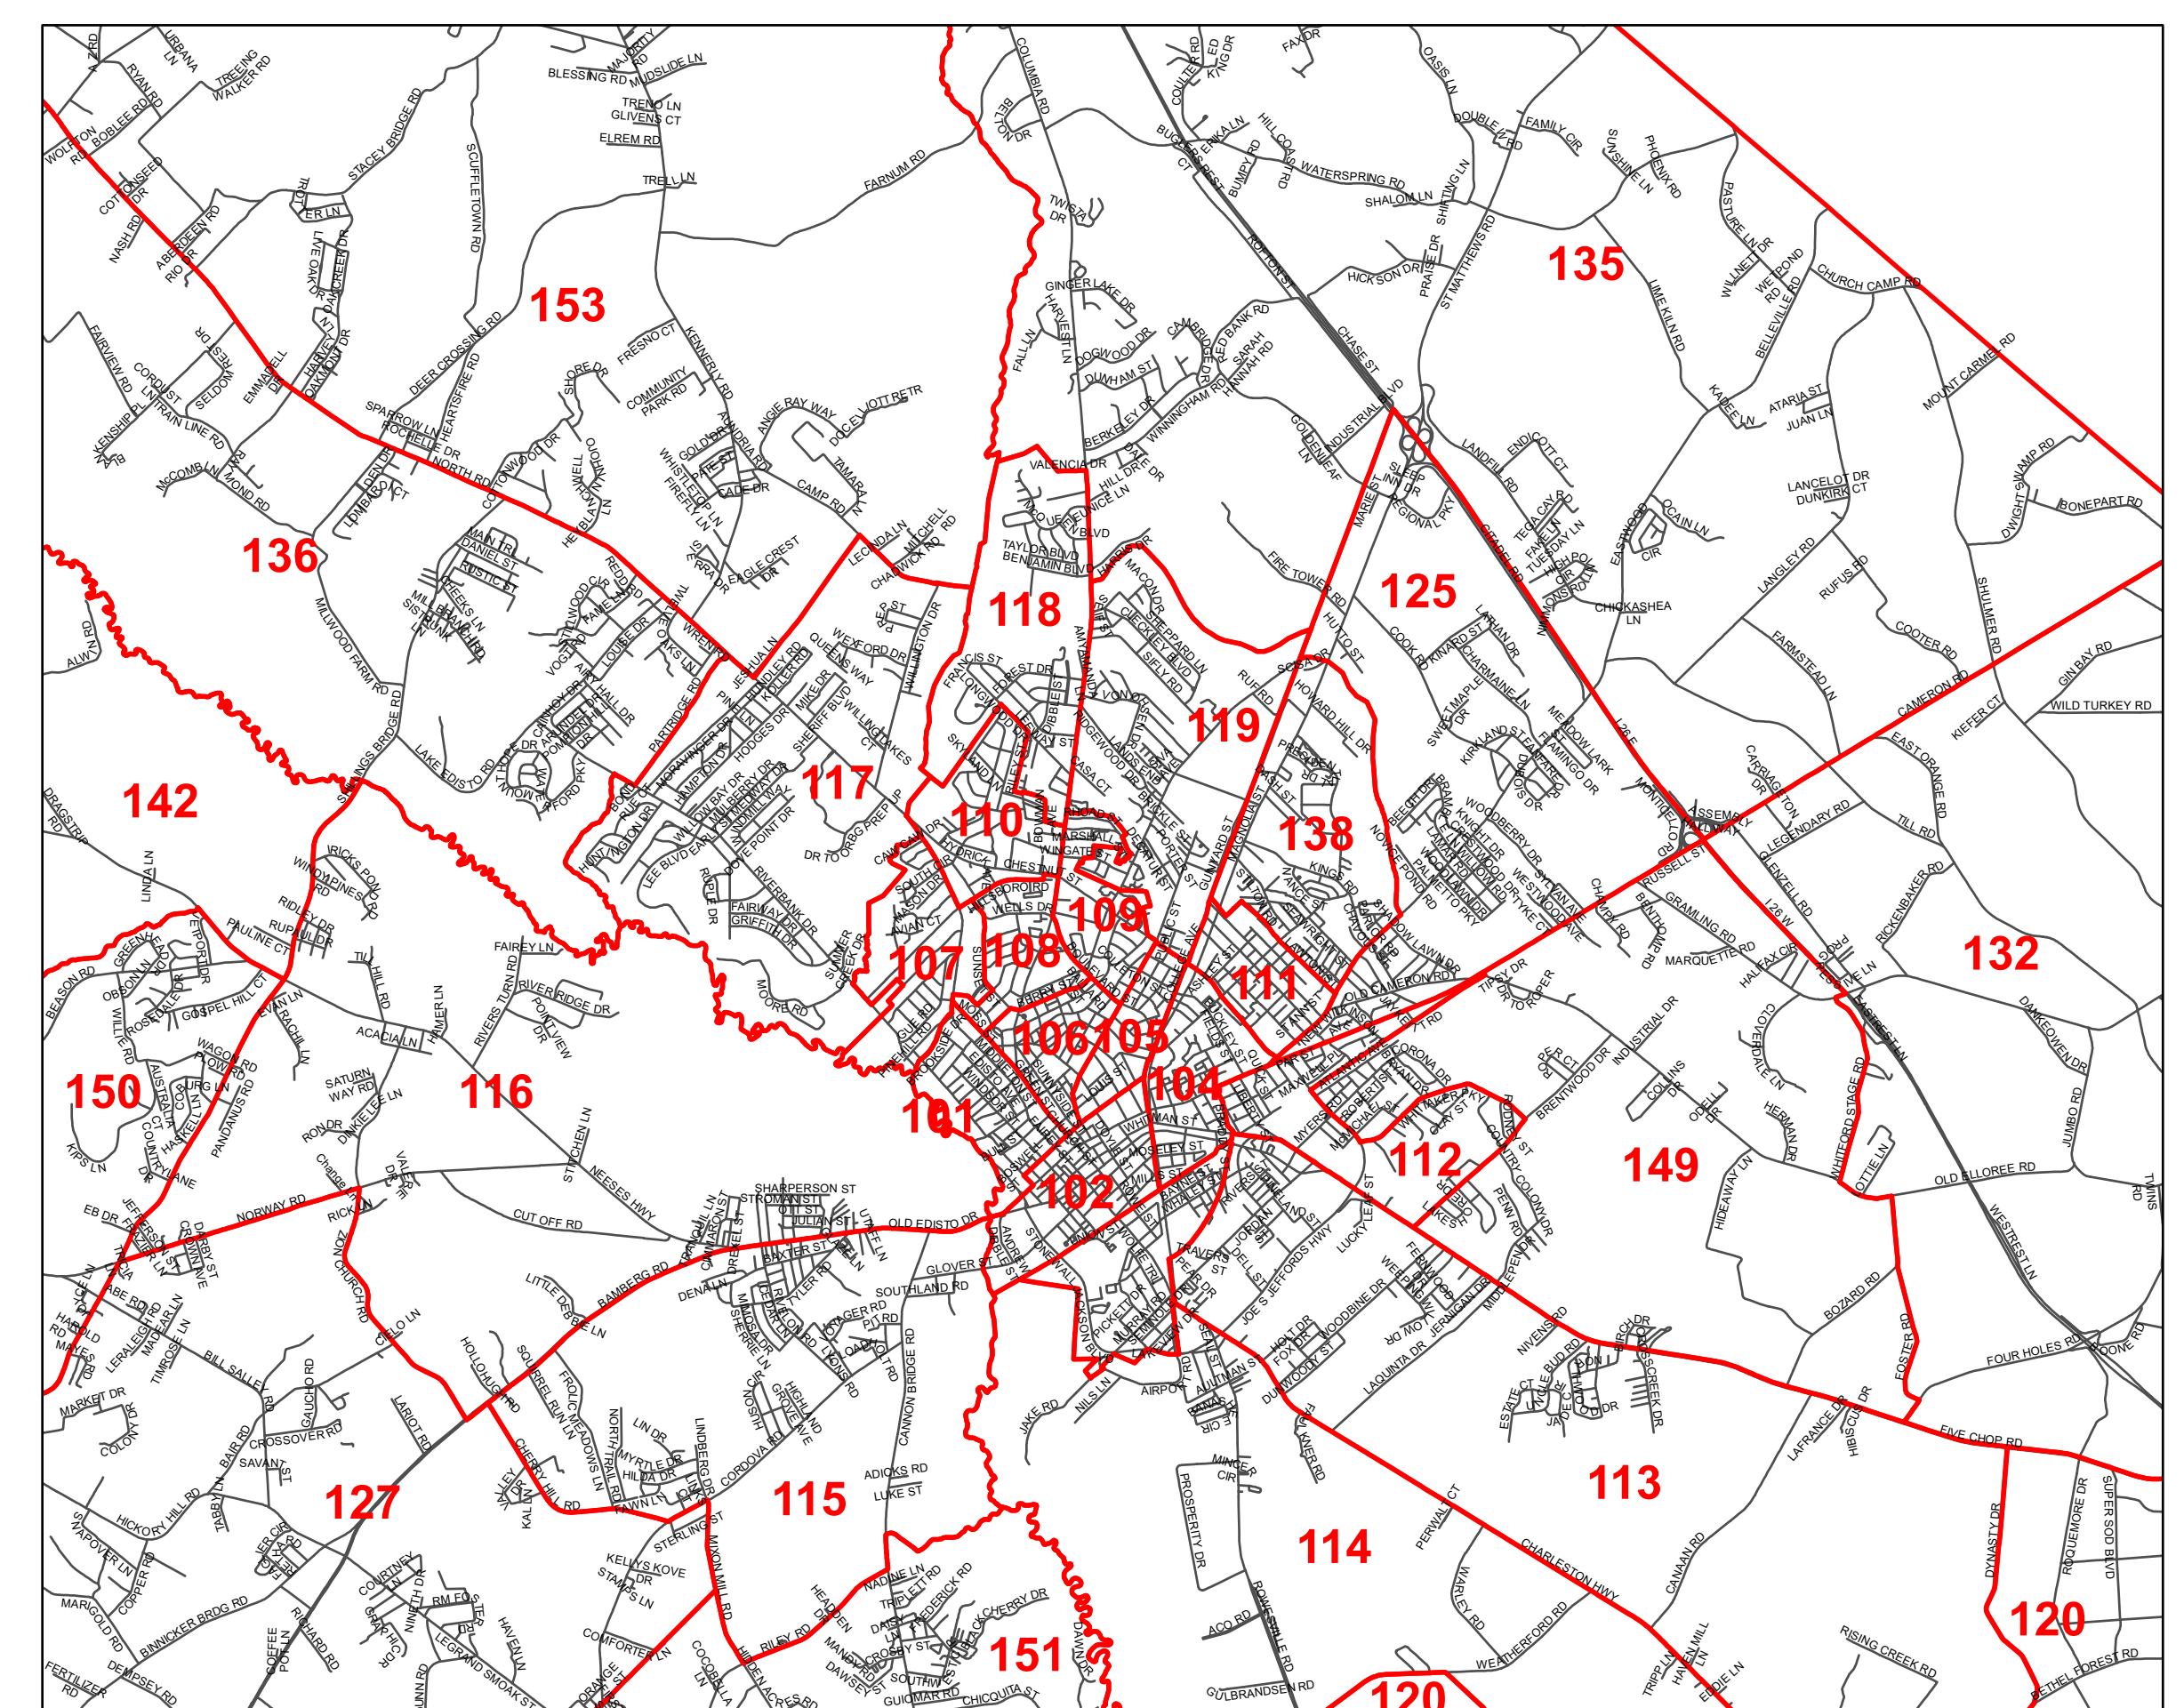

# Orangeburg County Precincts

P-75-23A

## City of Orangeburg

Precinct Code	Precinct Name	Precinct Code	Precinct Name
101	ORANGEBURG WARD 1	128	EDISTO
102	ORANGEBURG WARD 2	129	ELLOREE 1
103	ORANGEBURG WARD 3	130	EUTAWVILLE 1
104	ORANGEBURG WARD 4	131	EUTAWVILLE 2
105	ORANGEBURG WARD 5	132	FOUR HOLES
106	ORANGEBURG WARD 6	133	HOLLY HILL 2
107	ORANGEBURG WARD 7	134	HOLLY HILL 1
108	ORANGEBURG WARD 8	135	JAMISON
109	ORANGEBURG WARD 9	136	LIMESTONE 1
110	ORANGEBURG WARD 10	137	NEESES-LIVINGSTON
111	SUBURBAN 1	138	NIX
112	SUBURBAN 2	139	NORTH 2
113	SUBURBAN 3	140	NORTH 1
114	SUBURBAN 4	141	NORWAY
115	SUBURBAN 5	142	PINE HILL
116	SUBURBAN 6	143	PROVIDENCE
117	SUBURBAN 7	144	ROWESVILLE
118	SUBURBAN 8	145	SANTEE 1
119	SUBURBAN 9	146	SPRINGFIELD
120	BETHEL	148	VANCE
121	BOWMAN 1	149	WHITTAKER
122	BOWMAN 2	150	BOLENTOWN
123	BRANCHVILLE 1	151	CORDOVA 2
124	BRANCHVILLE 2	152	ELLOREE 2
125	BROOKDALE	153	LIMESTONE 2
126	COPE	154	SANTEE 2
127	CORDOVA 1		

**Legend**  
 Precincts  
 Roads

Date: 7/12/2023