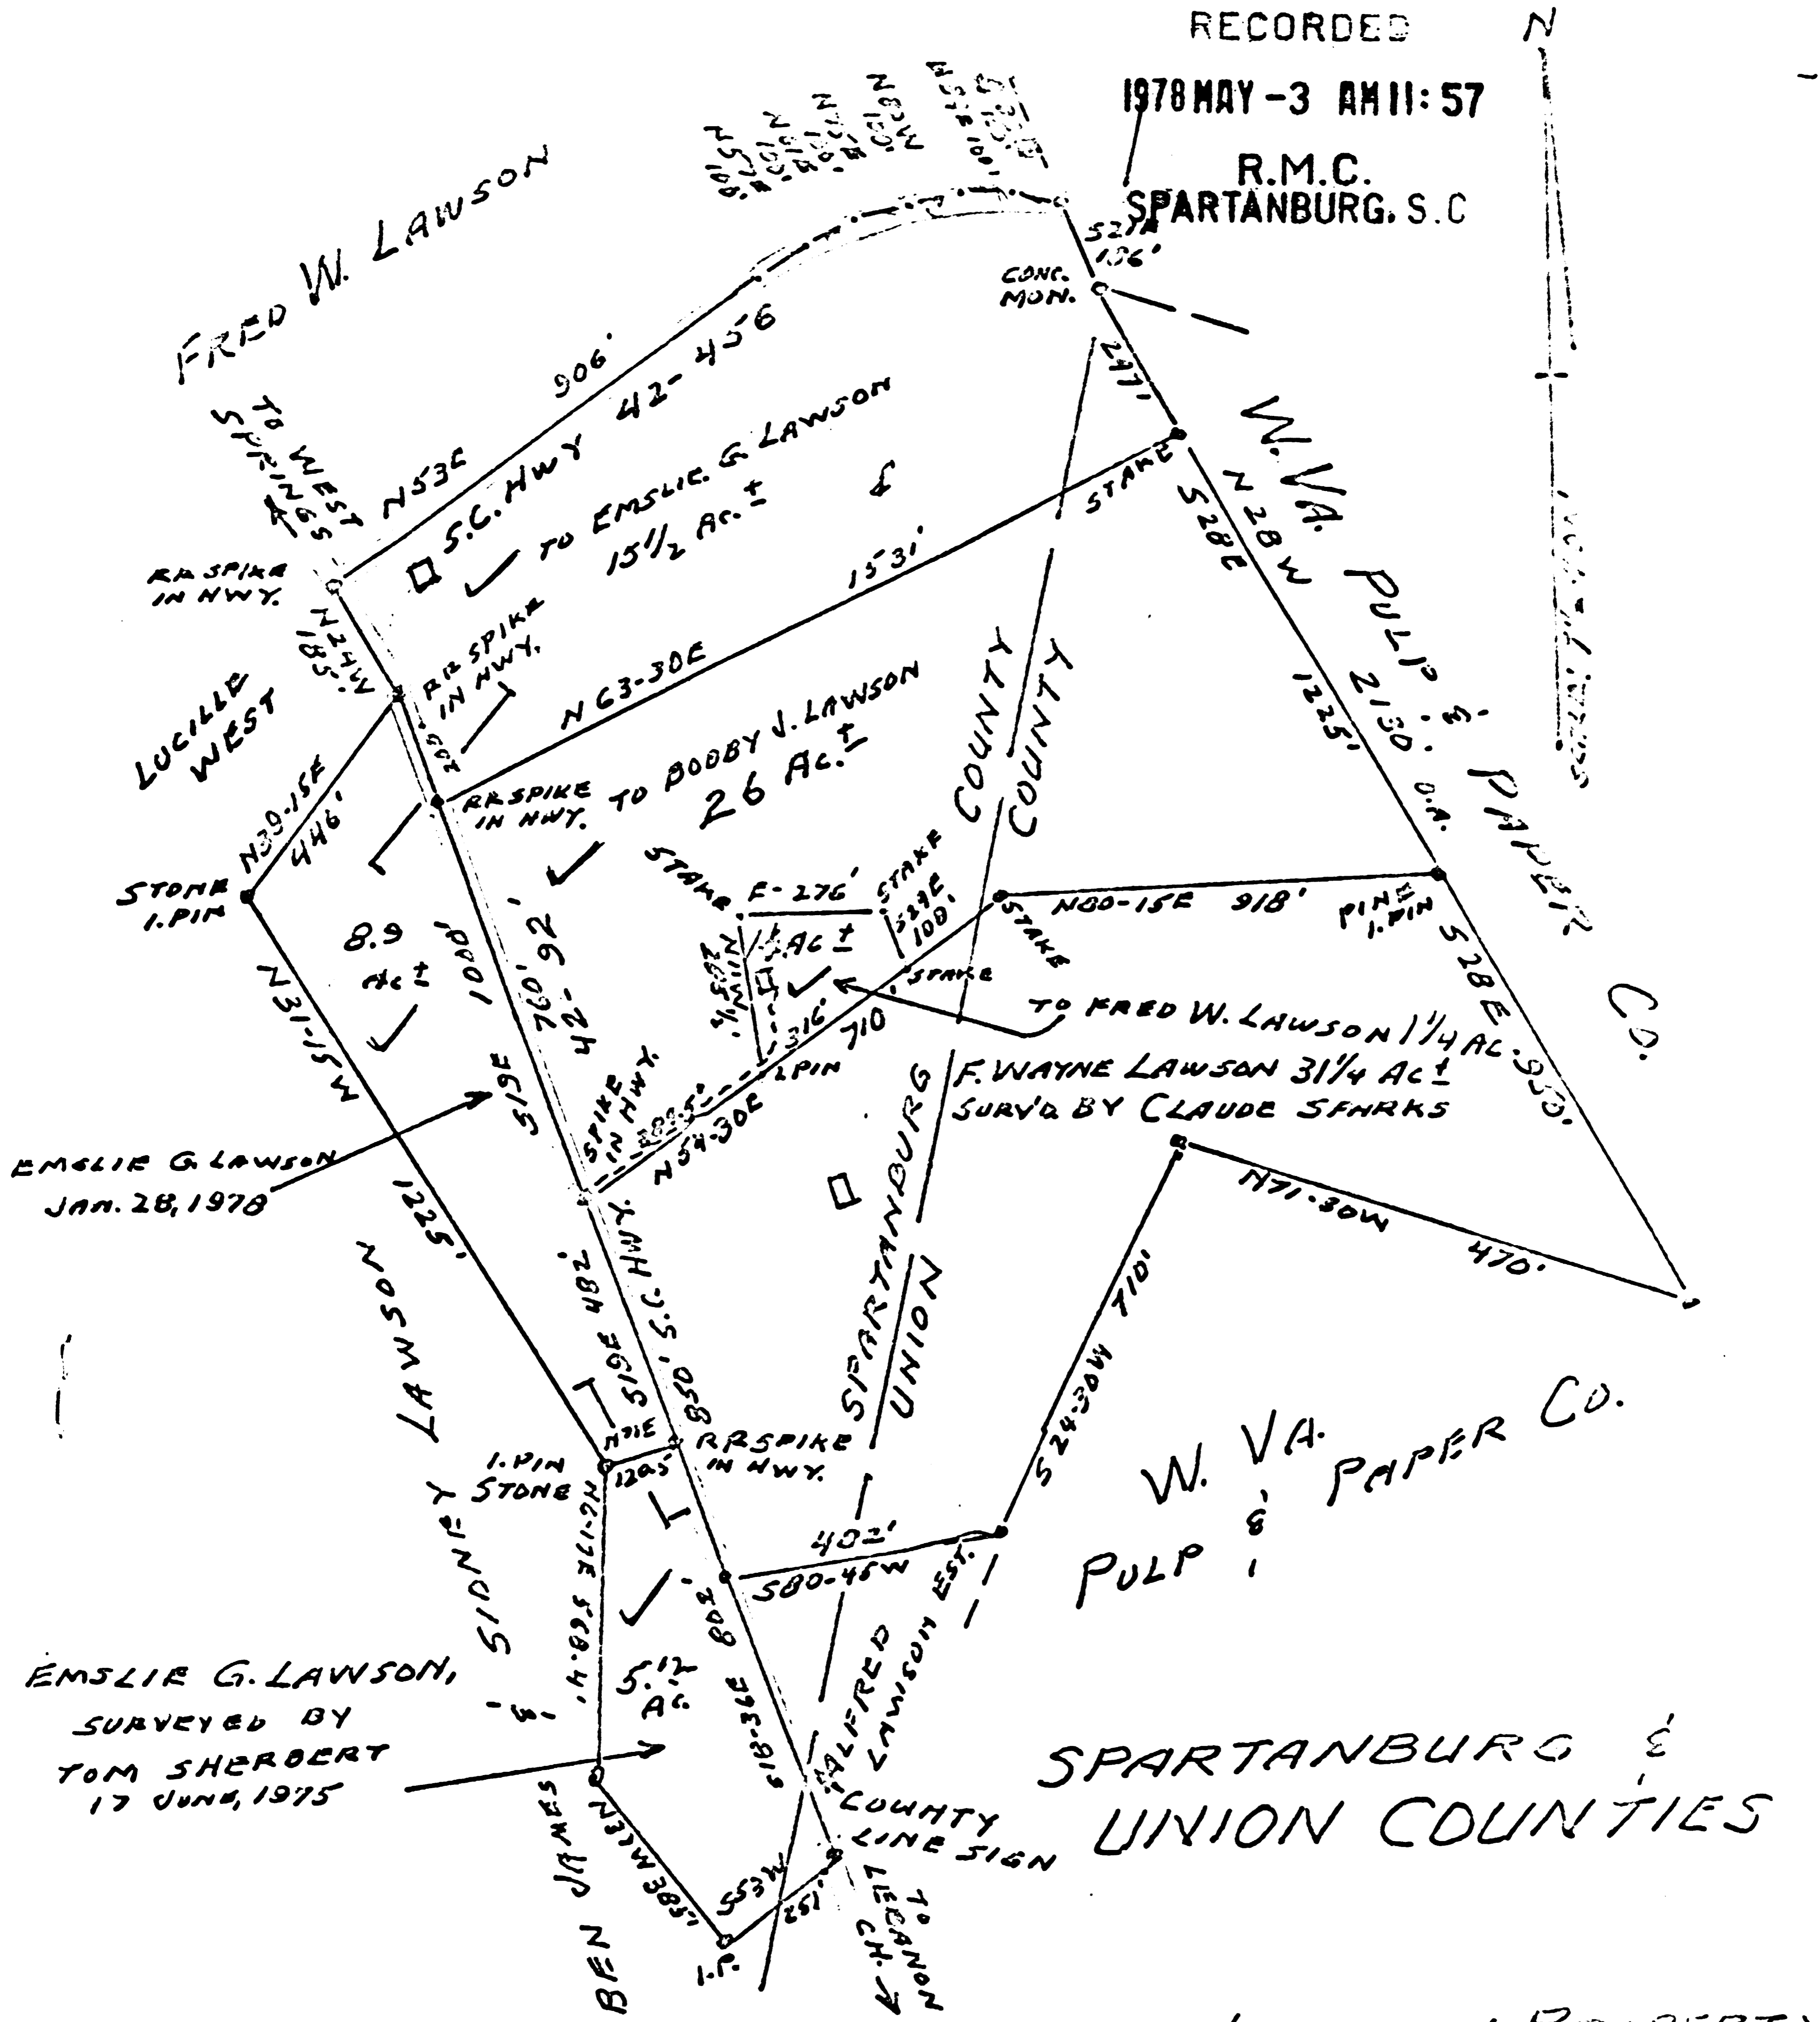

RECORDED

1978 MAY -3 AM 11:57

R.M.C. SPARTANBURG, S.C

EMSLIE G. LAWSON
JAN. 28, 1978

EMSLIE G. LAWSON,
SURVEYED BY
TOM SHERBERT
17 JUNE, 1975

SPARTANBURG &
UNION COUNTIES

SUBDIVISION SURVEY OF ALFRED LAWSON PROPERTY
FOR BOBBY J., EMSLIE G. AND FRED W. LAWSON, HEIRS.
SURVEYED 28 JAN., 1978

Dan. E. Collins
RLS 1760
Dan. E. Collins