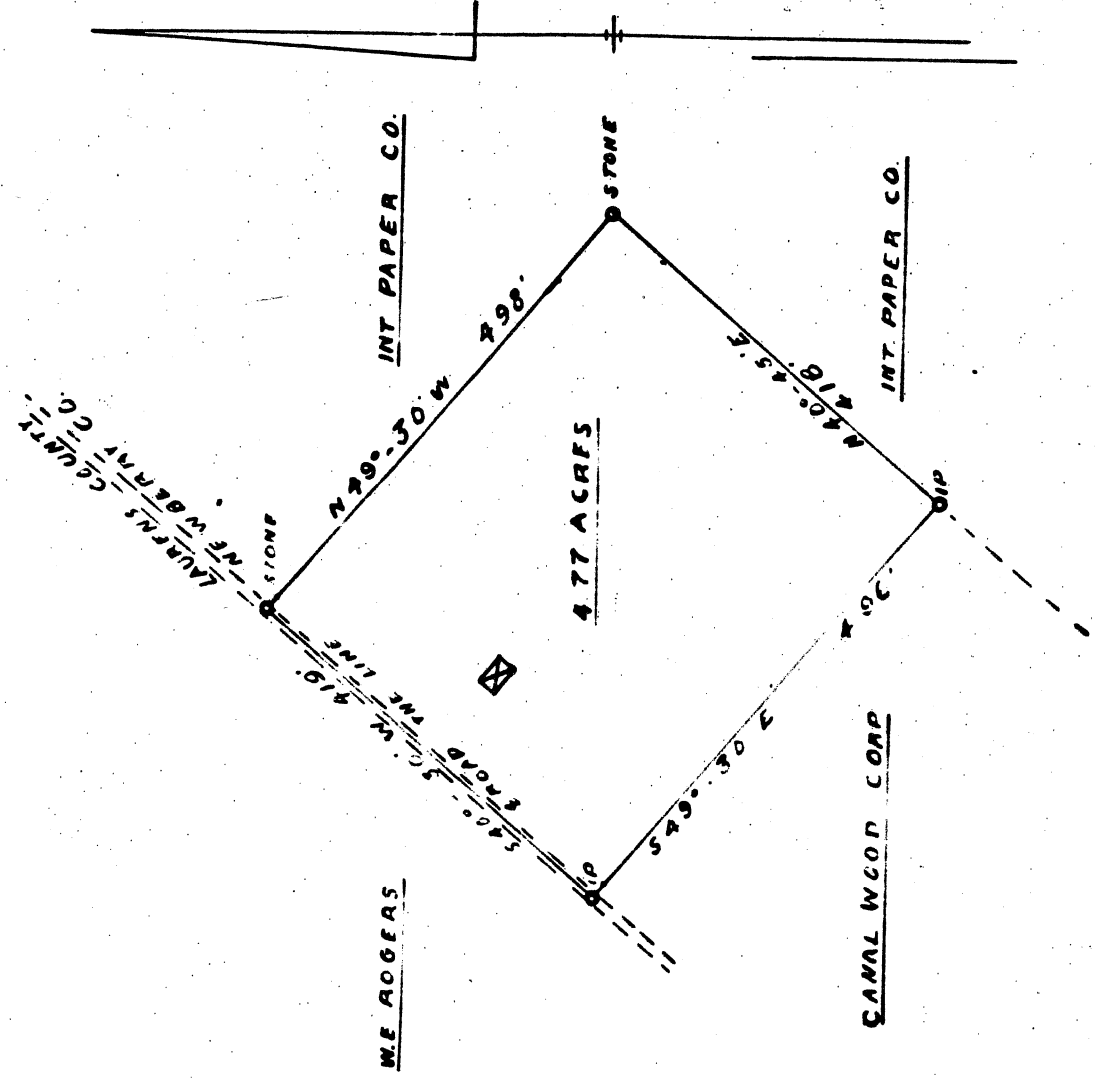

M - 157

CANAL WOOD CORP.
LOCATED 2 MILES WEST
OF WHITMIRE, S.C. IN
NEWBERRY COUNTY.
SURVEYED MAY 31, 1954
SCALE: 1" = 150'
DOCK H. PRICE R.L.S.