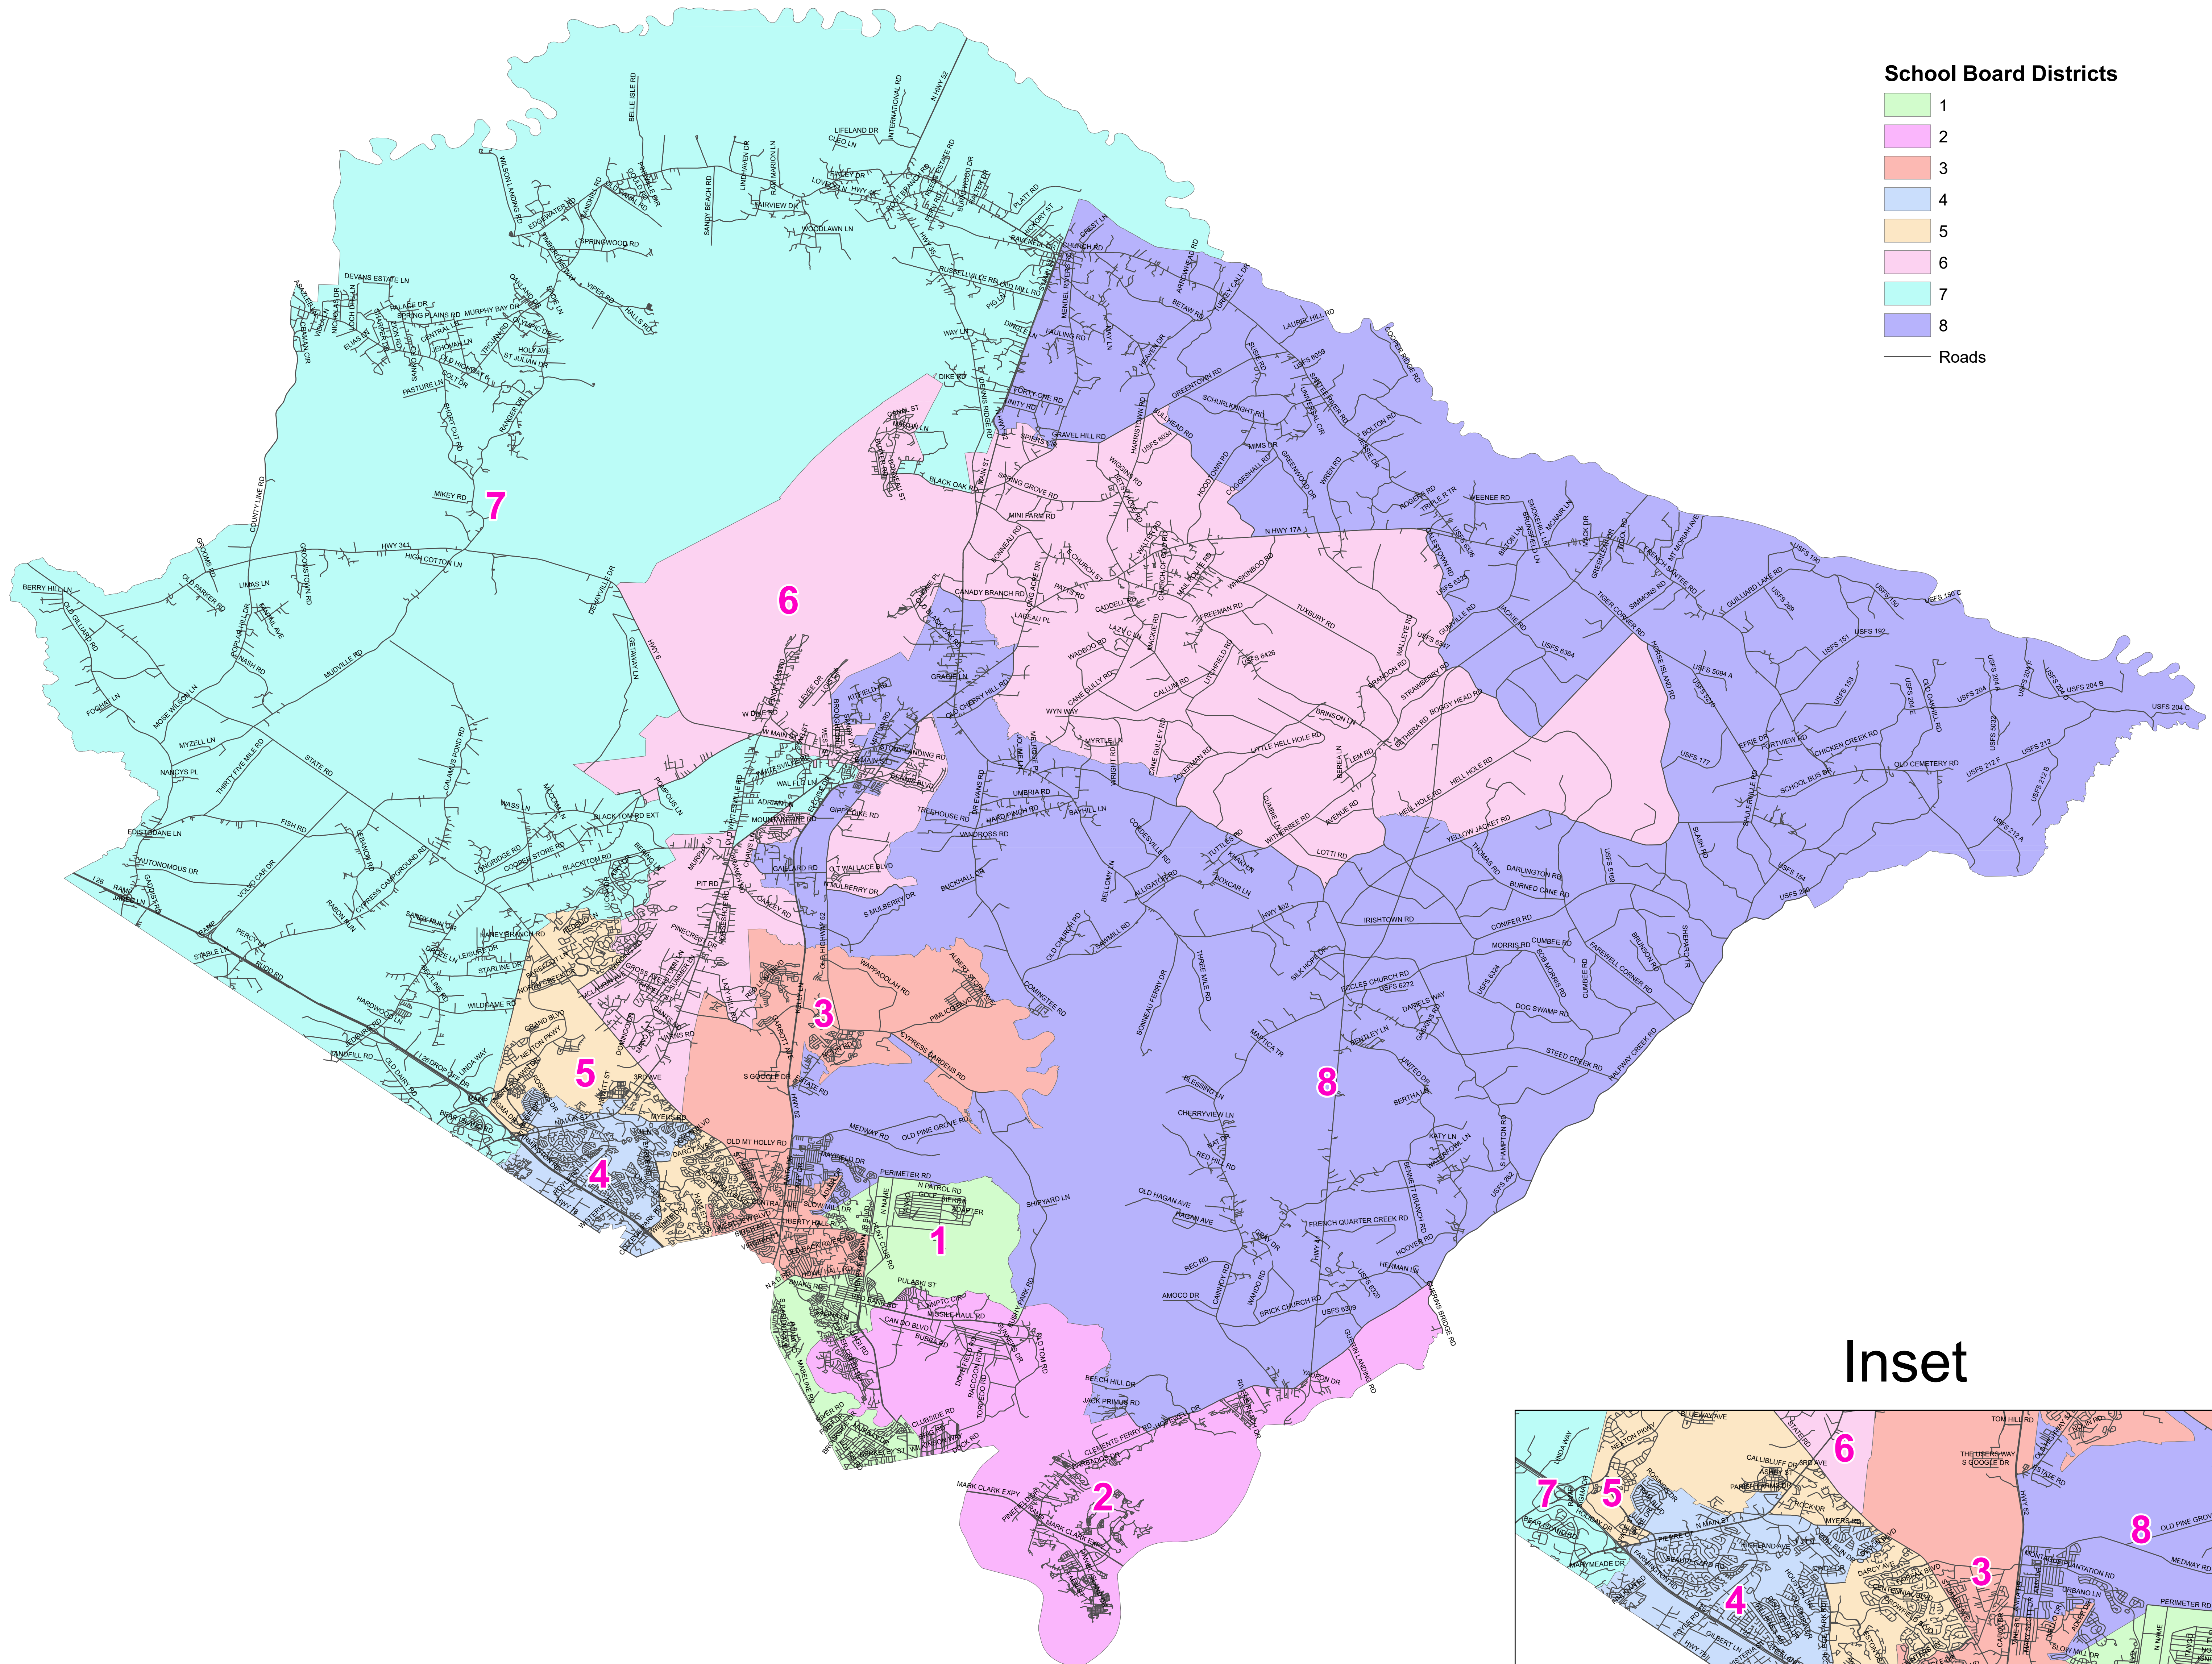

Berkeley County School District

S-15-00-22

School Board Districts

- 1
- 2
- 3
- 4
- 5
- 6
- 7
- 8
- Roads

Inset

Date: 7/22/2022

County	District	Total	Hispanic	% Hispanic	NH White	% NH White	NH DOJ Black*	% NH DOJ Black	NH Other Race	% NH Other Race
Berkeley	1	29,487	4,973	16.87%	15,077	51.13%	6,486	22.00%	2,951	10.01%
Berkeley	2	28,879	1,798	6.23%	23,470	81.27%	1,620	5.61%	1,991	6.89%
Berkeley	3	29,358	2,885	9.83%	16,408	55.89%	7,344	25.02%	2,721	9.27%
Berkeley	4	30,126	3,913	12.99%	16,880	56.03%	7,019	23.30%	2,314	7.68%
Berkeley	5	30,017	2,642	8.80%	19,399	64.63%	5,290	17.62%	2,686	8.95%
Berkeley	6	27,350	1,152	4.21%	21,192	77.48%	3,467	12.68%	1,539	5.63%
Berkeley	7	27,353	1,230	4.50%	12,905	47.18%	11,754	42.97%	1,464	5.35%
Berkeley	8	27,291	1,735	6.36%	12,509	45.84%	11,460	41.99%	1,587	5.82%
Total		229,861	20,328	8.84%	137,840	59.97%	54,440	23.68%	17,253	7.51%