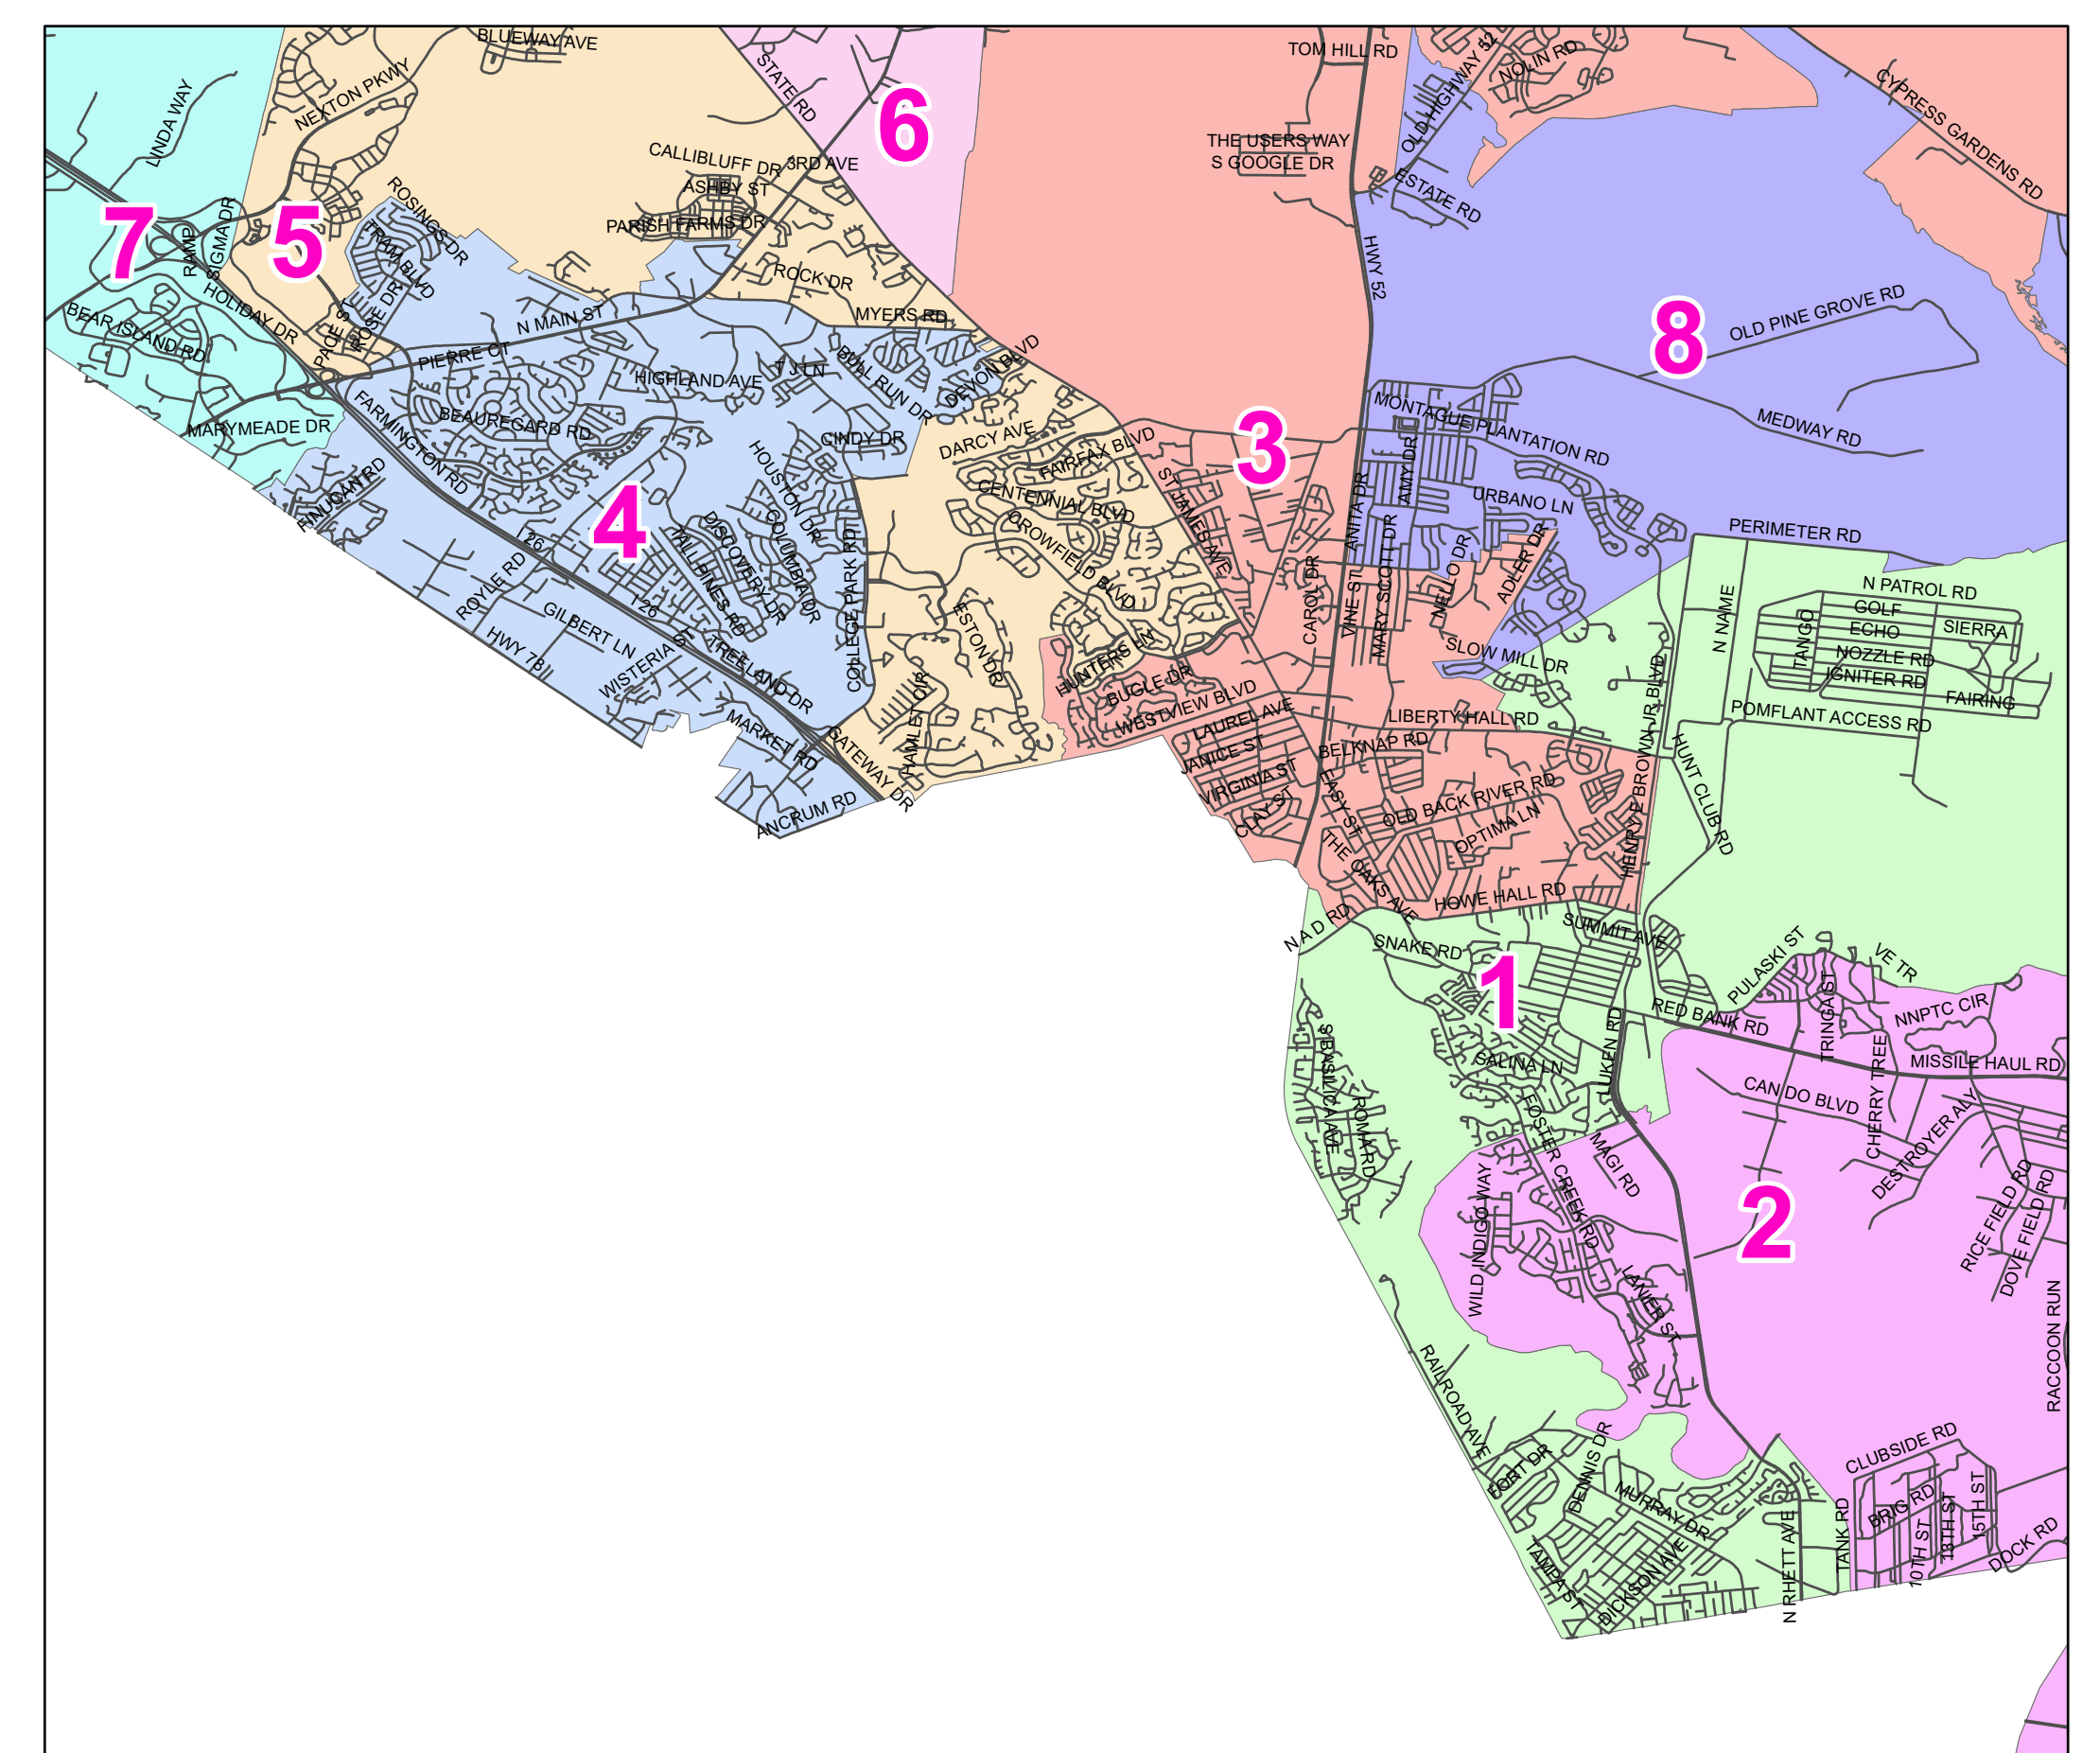

Berkeley County School District

S-15-00-22

School Board Districts

- 1
- 2
- 3
- 4
- 5
- 6
- 7
- 8
- Roads

Inset

Date: 7/22/2022

County	District	Total	Hispanic	% Hispanic	NH White	% NH White	NH DOJ Black*	% NH DOJ Black	NH Other Race	% NH Other Race
Berkeley	1	29,487	4,973	16.87%	15,077	51.13%	6,486	22.00%	2,951	10.01%
Berkeley	2	28,879	1,798	6.23%	23,470	81.27%	1,620	5.61%	1,991	6.89%
Berkeley	3	29,358	2,885	9.83%	16,408	55.89%	7,344	25.02%	2,721	9.27%
Berkeley	4	30,126	3,913	12.99%	16,880	56.03%	7,019	23.30%	2,314	7.68%
Berkeley	5	30,017	2,642	8.80%	19,399	64.63%	5,290	17.62%	2,686	8.95%
Berkeley	6	27,350	1,152	4.21%	21,192	77.48%	3,467	12.68%	1,539	5.63%
Berkeley	7	27,353	1,230	4.50%	12,905	47.18%	11,754	42.97%	1,464	5.35%
Berkeley	8	27,291	1,735	6.36%	12,509	45.84%	11,460	41.99%	1,587	5.82%
Total		229,861	20,328	8.84%	137,840	59.97%	54,440	23.68%	17,253	7.51%