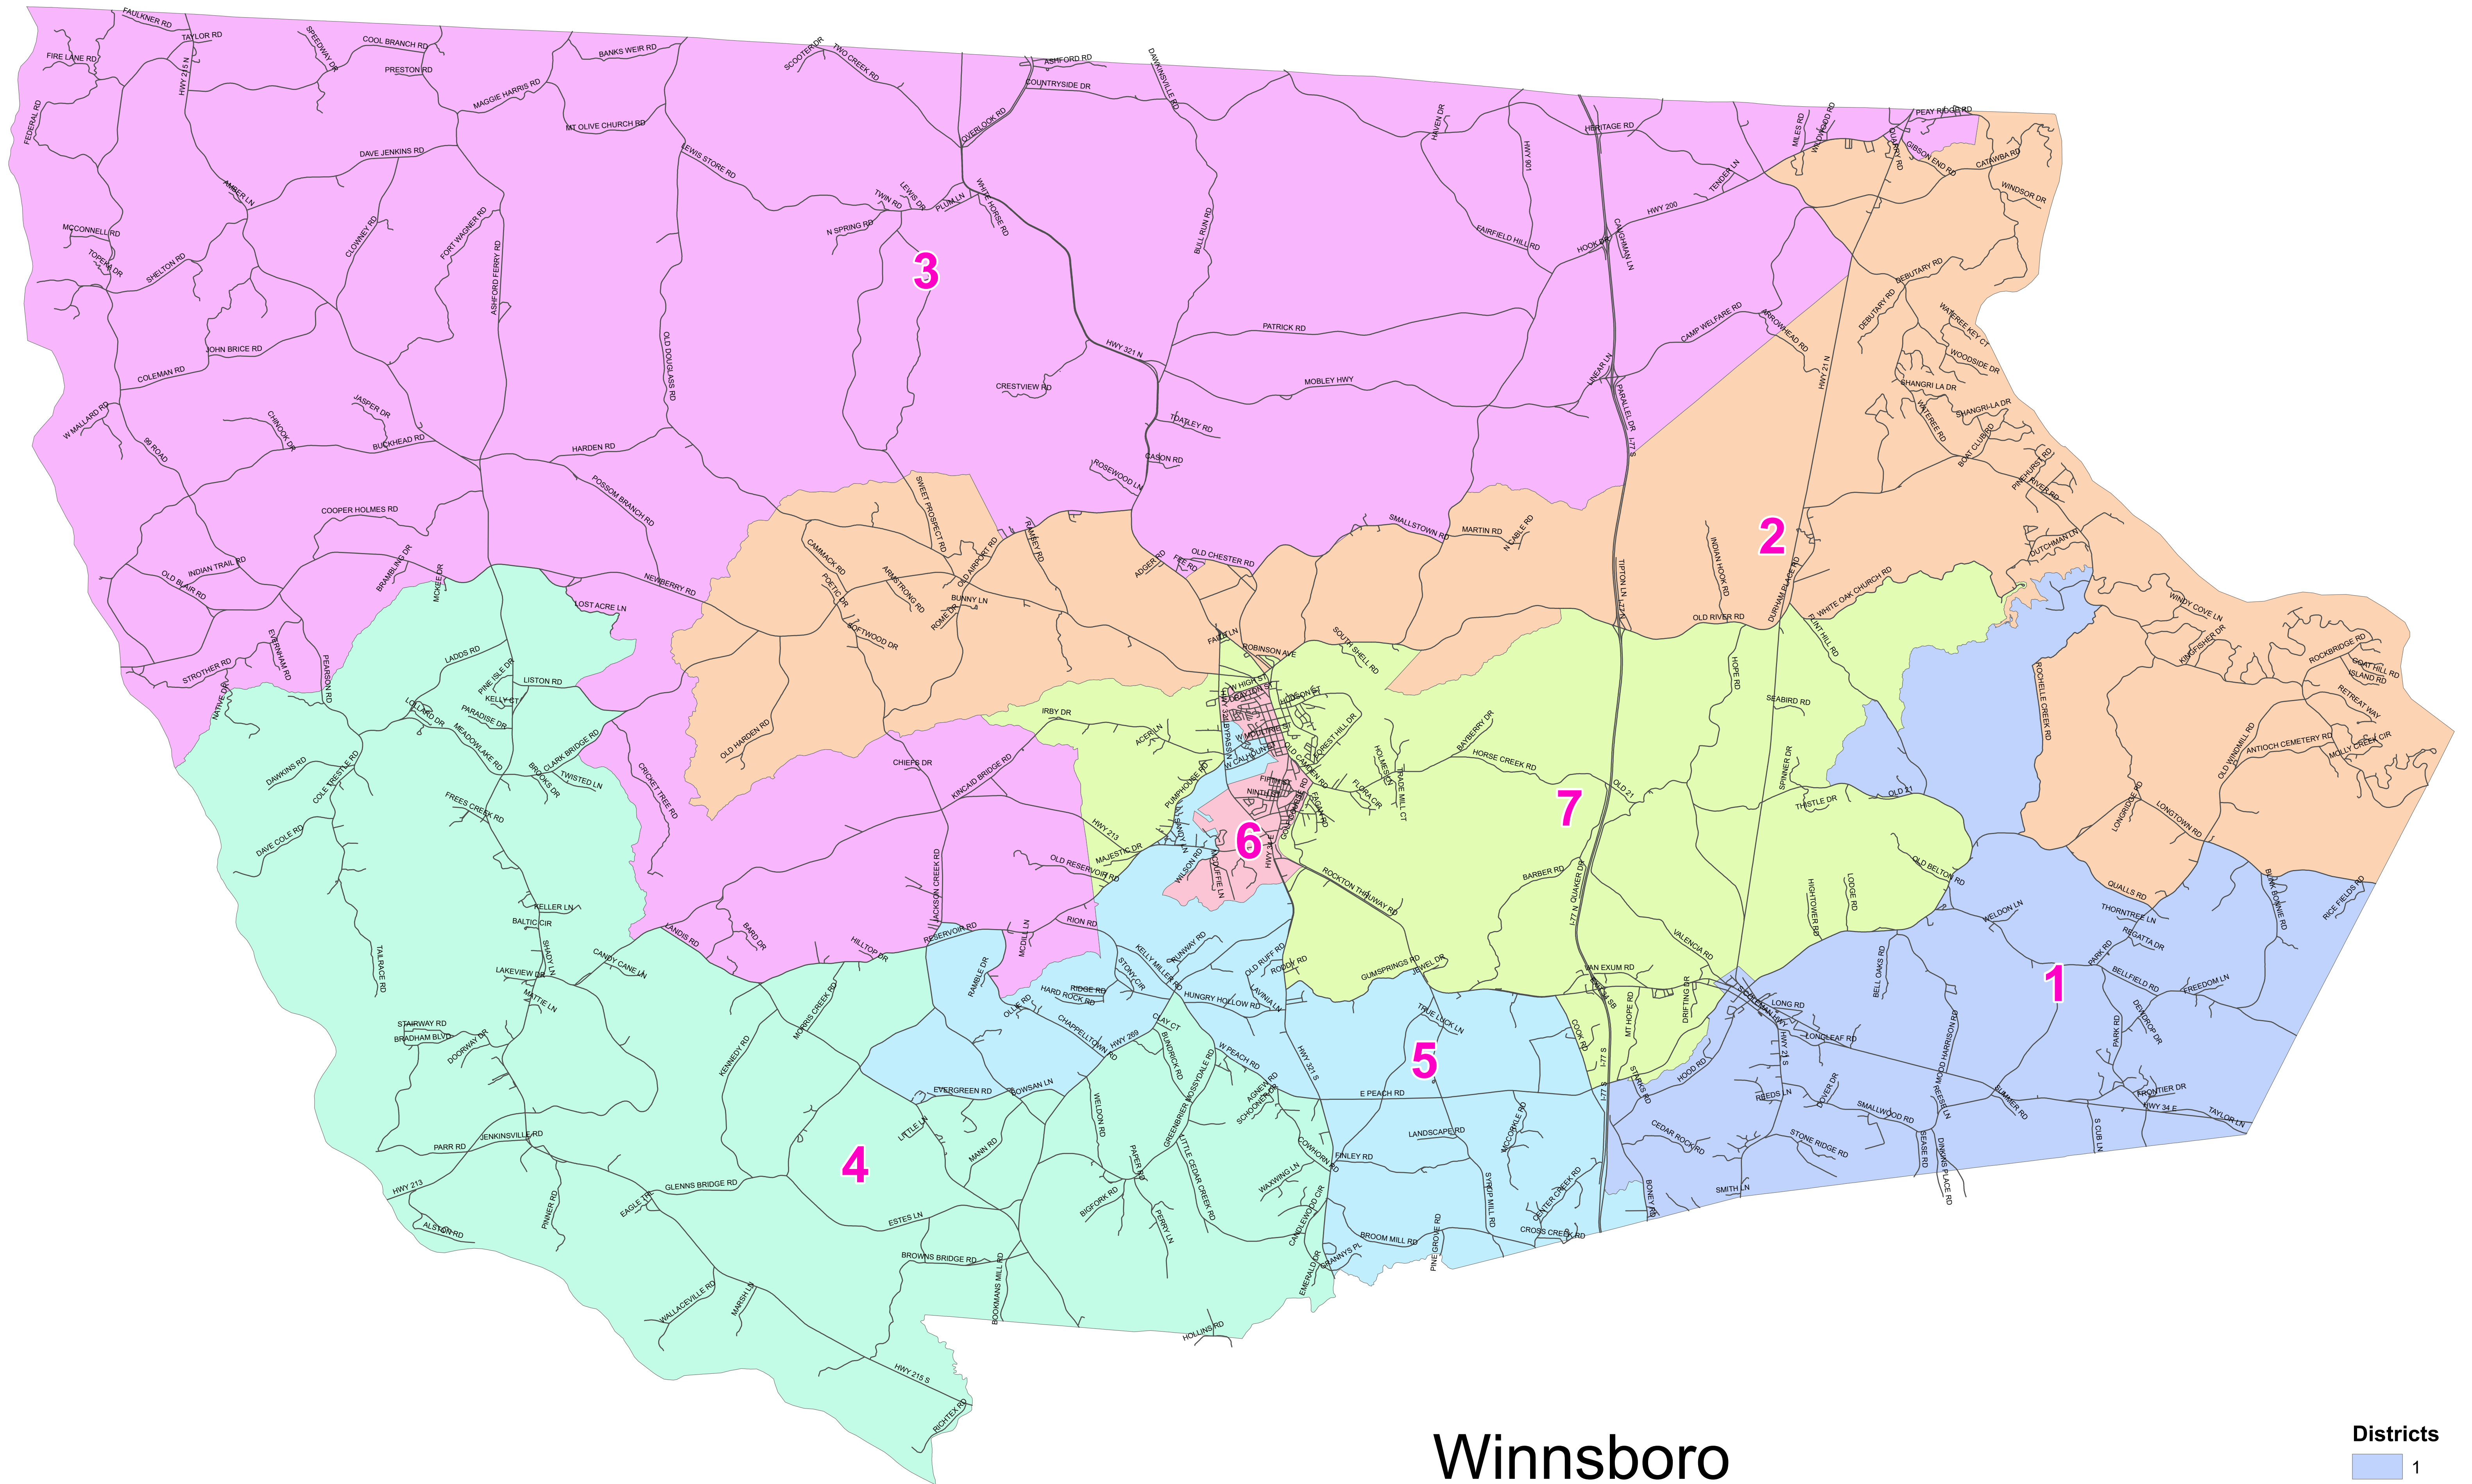

Fairfield County School District

S.1292

Winnsboro

County	District	Total	Hispanic	% Hispanic	NH White	% NH White	NH Black*	% NH Black	NH Other	% NH Other
Fairfield	1	3,003	56	1.86%	1,262	42.02%	1,587	52.85%	98	3.26%
Fairfield	2	3,058	43	1.41%	2,098	68.61%	824	26.95%	93	3.04%
Fairfield	3	2,906	31	1.07%	972	33.45%	1,852	63.73%	51	1.75%
Fairfield	4	3,010	32	1.06%	887	29.47%	2,014	66.91%	77	2.56%
Fairfield	5	2,964	44	1.48%	1,042	35.16%	1,832	61.81%	46	1.55%
Fairfield	6	3,001	121	4.03%	914	30.46%	1,833	61.08%	133	4.43%
Fairfield	7	3,006	96	3.19%	1,328	44.18%	1,486	49.43%	96	3.19%
	Total	20,948	423	2.02%	8,503	40.59%	11,428	54.55%	594	2.84%