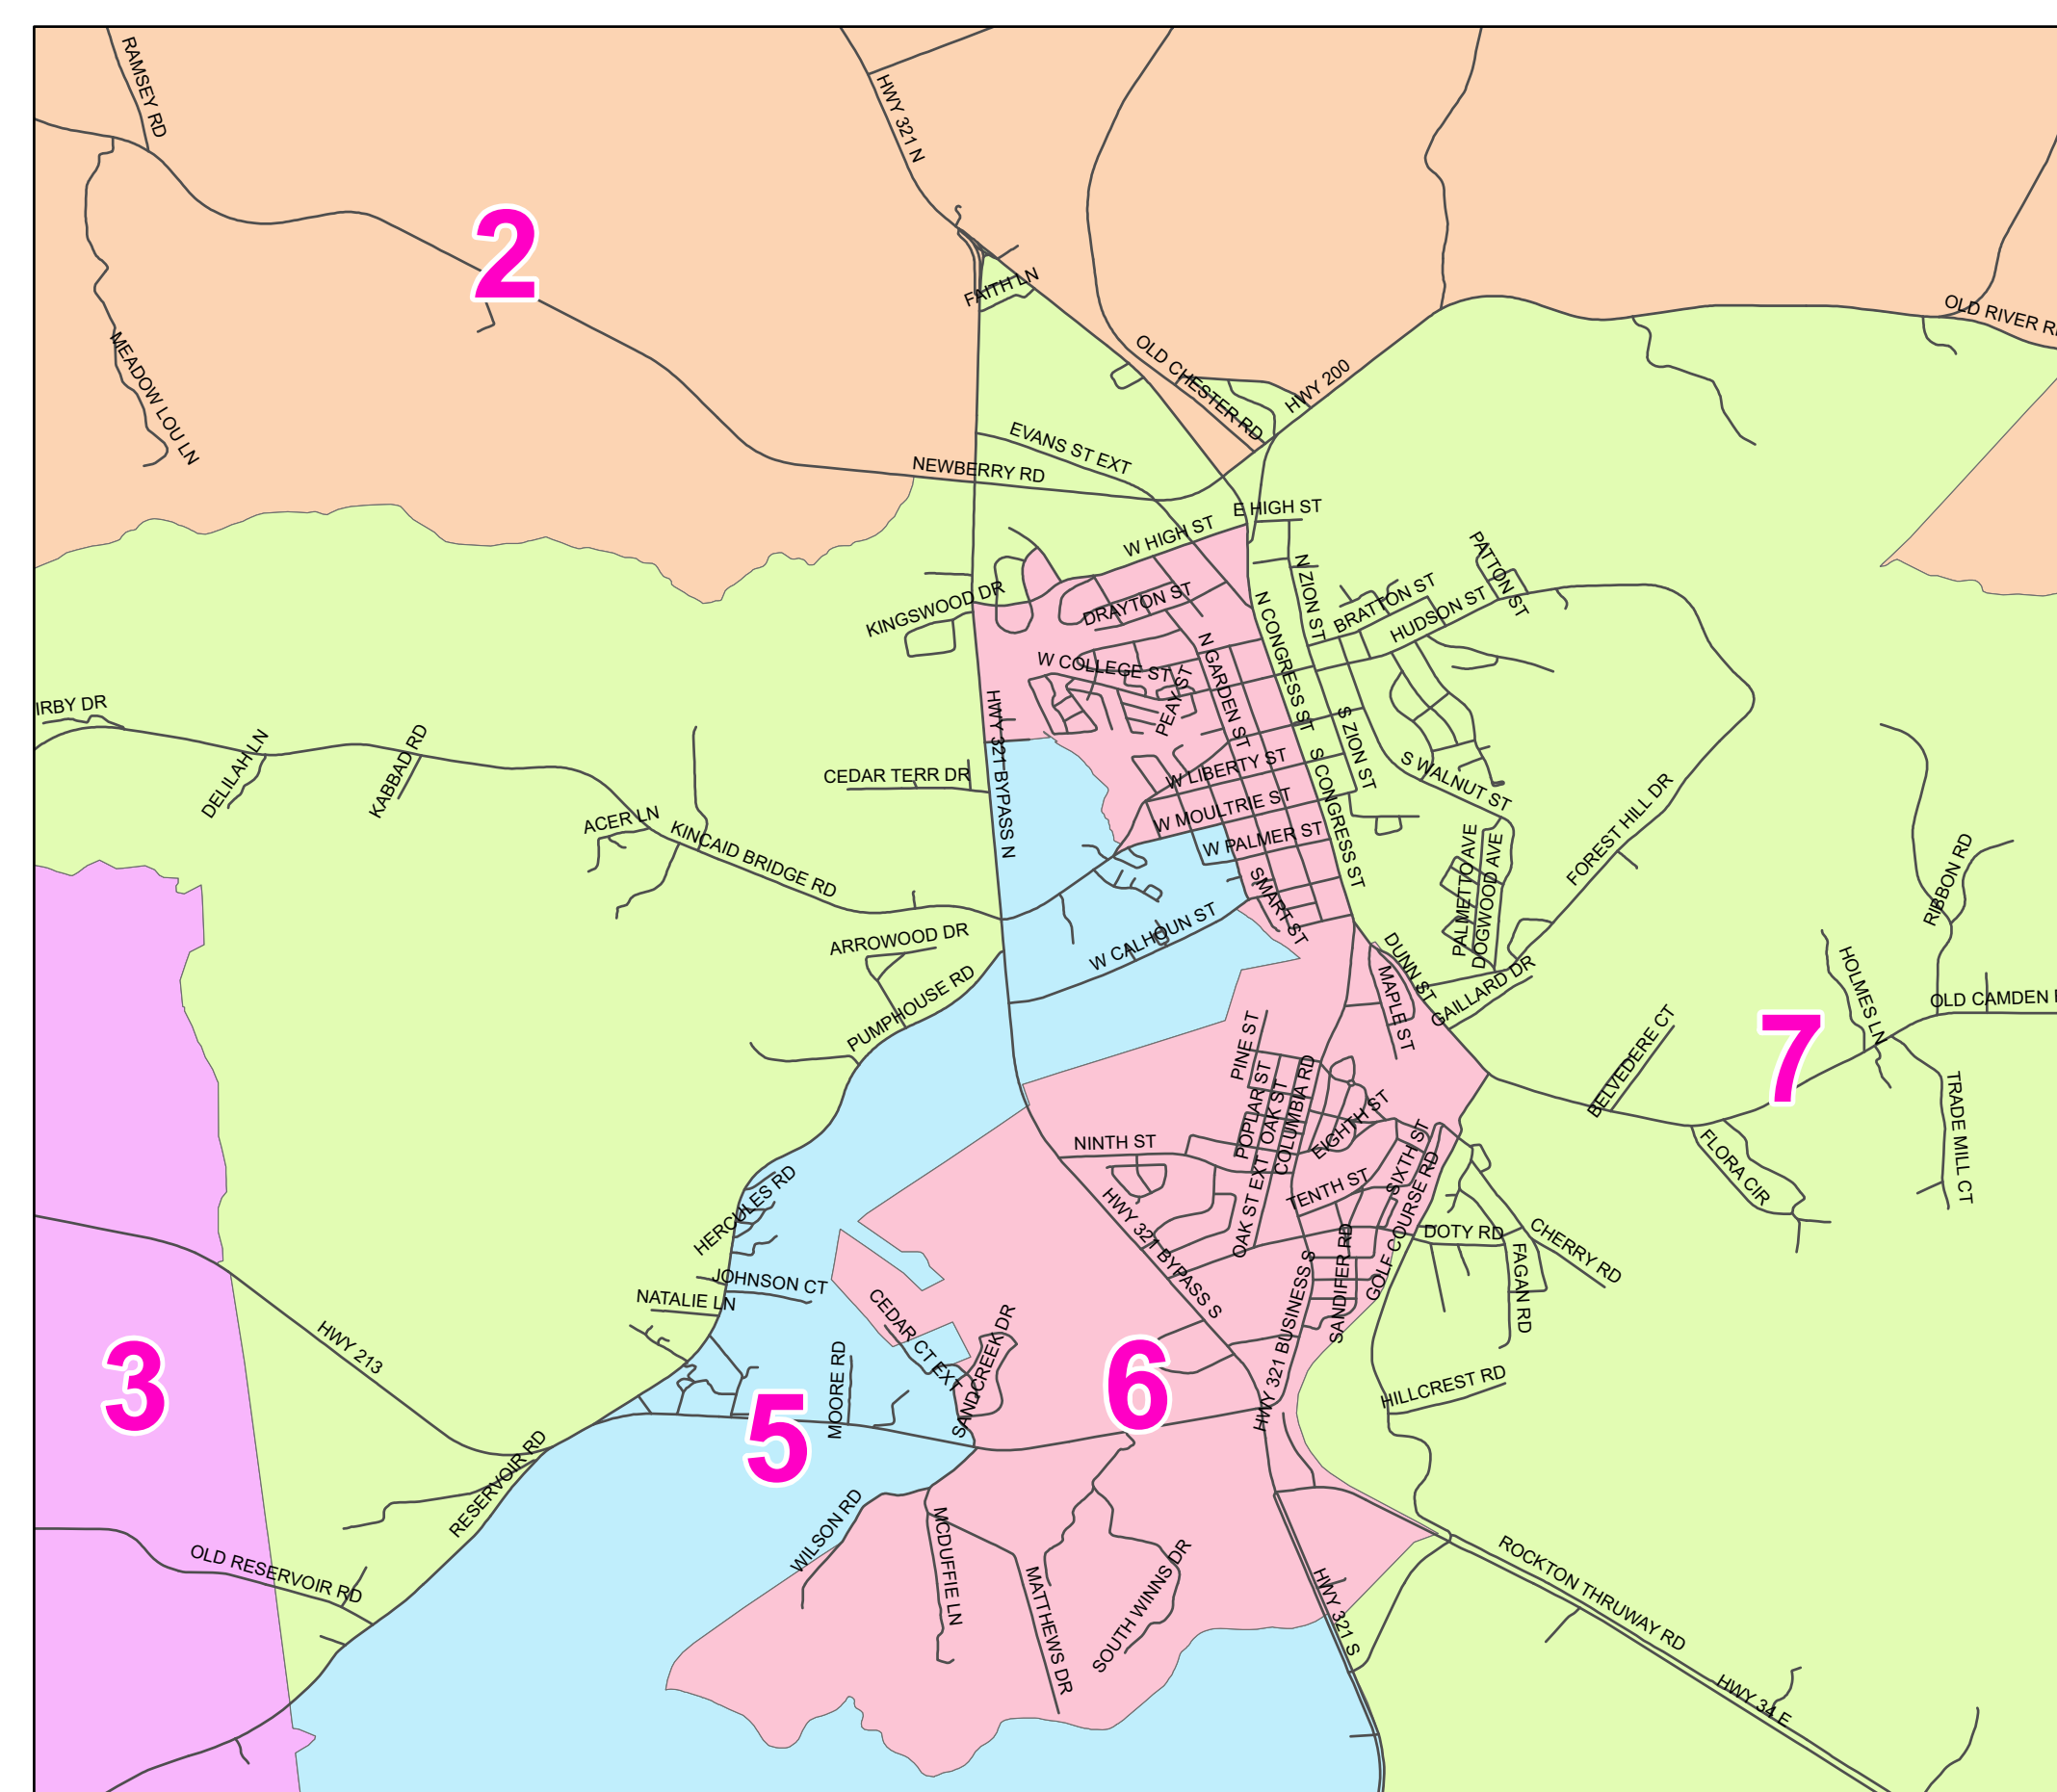

Fairfield County School District

S.1292

Winnsboro

County	District	Total	Hispanic	% Hispanic	NH White	% NH White	NH Black*	% NH Black	NH Other	% NH Other
Fairfield	1	3,003	56	1.86%	1,262	42.02%	1,587	52.85%	98	3.26%
Fairfield	2	3,058	43	1.41%	2,098	68.61%	824	26.95%	93	3.04%
Fairfield	3	2,906	31	1.07%	972	33.45%	1,852	63.73%	51	1.75%
Fairfield	4	3,010	32	1.06%	887	29.47%	2,014	66.91%	77	2.56%
Fairfield	5	2,964	44	1.48%	1,042	35.16%	1,832	61.81%	46	1.55%
Fairfield	6	3,001	121	4.03%	914	30.46%	1,833	61.08%	133	4.43%
Fairfield	7	3,006	96	3.19%	1,328	44.18%	1,486	49.43%	96	3.19%
	Total	20,948	423	2.02%	8,503	40.59%	11,428	54.55%	594	2.84%