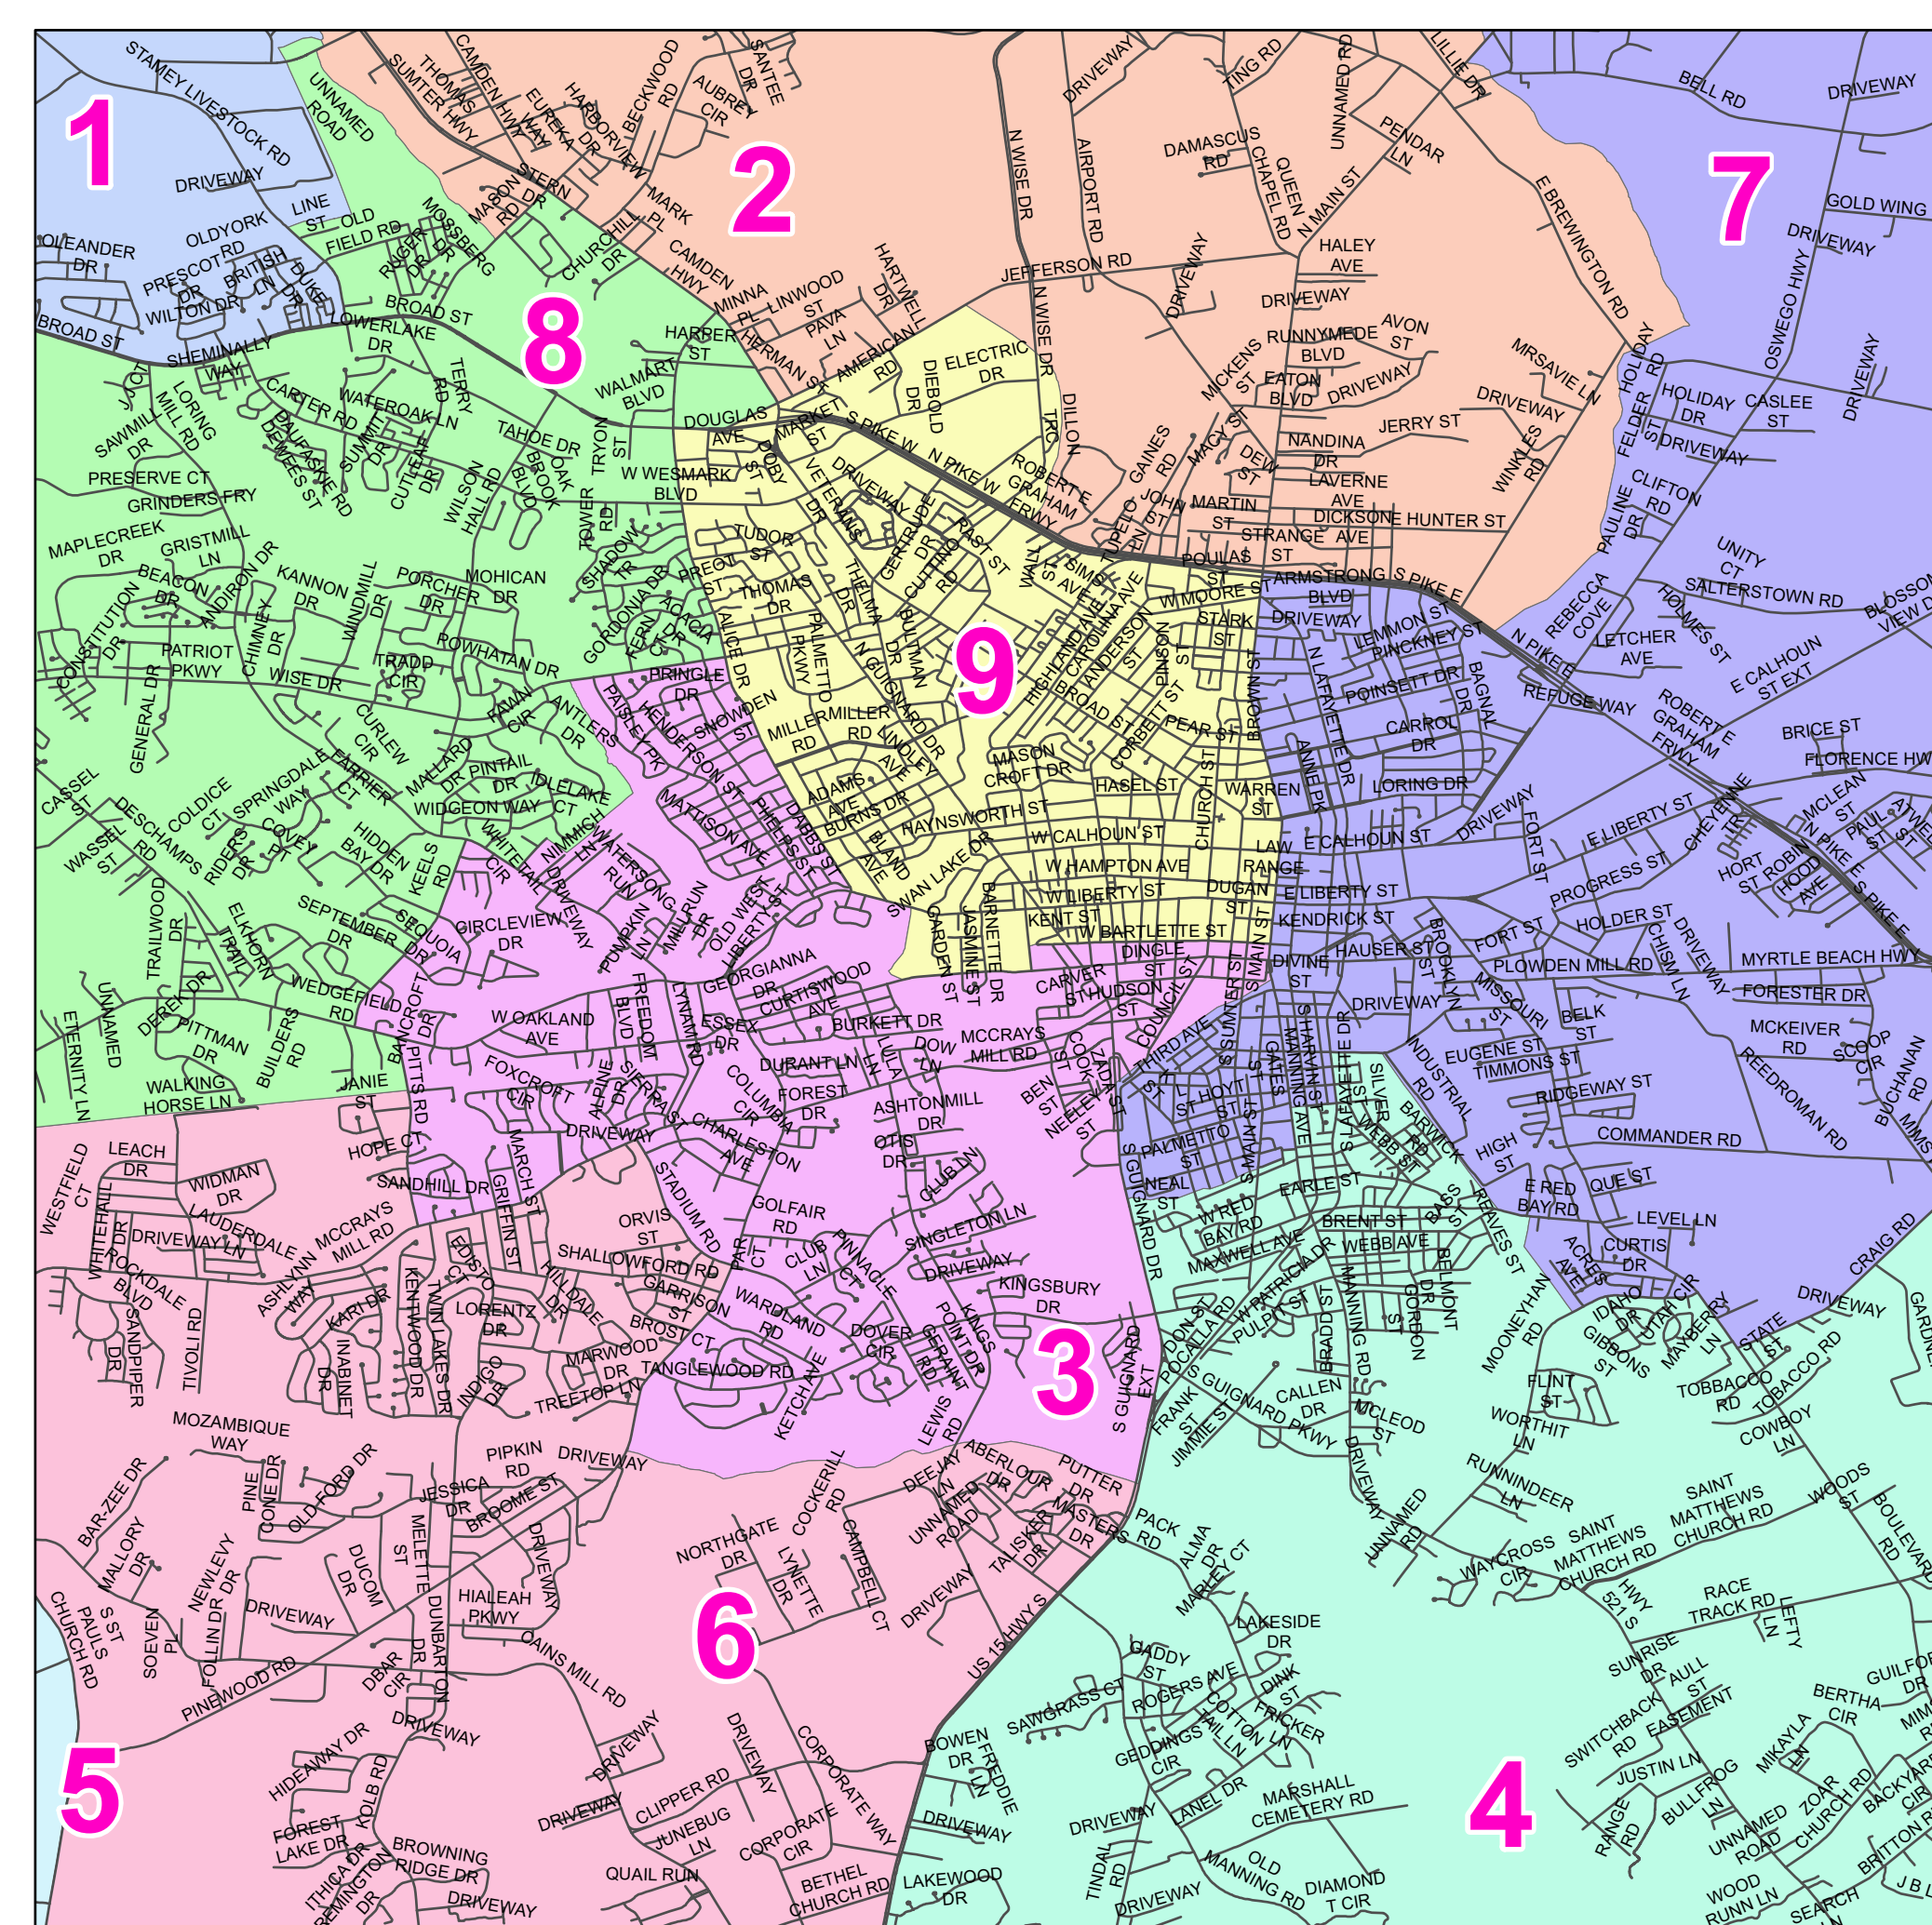

Sumter

Districts

- 1
- 2
- 3
- 4
- 5
- 6
- 7
- 8
- 9

— Roads