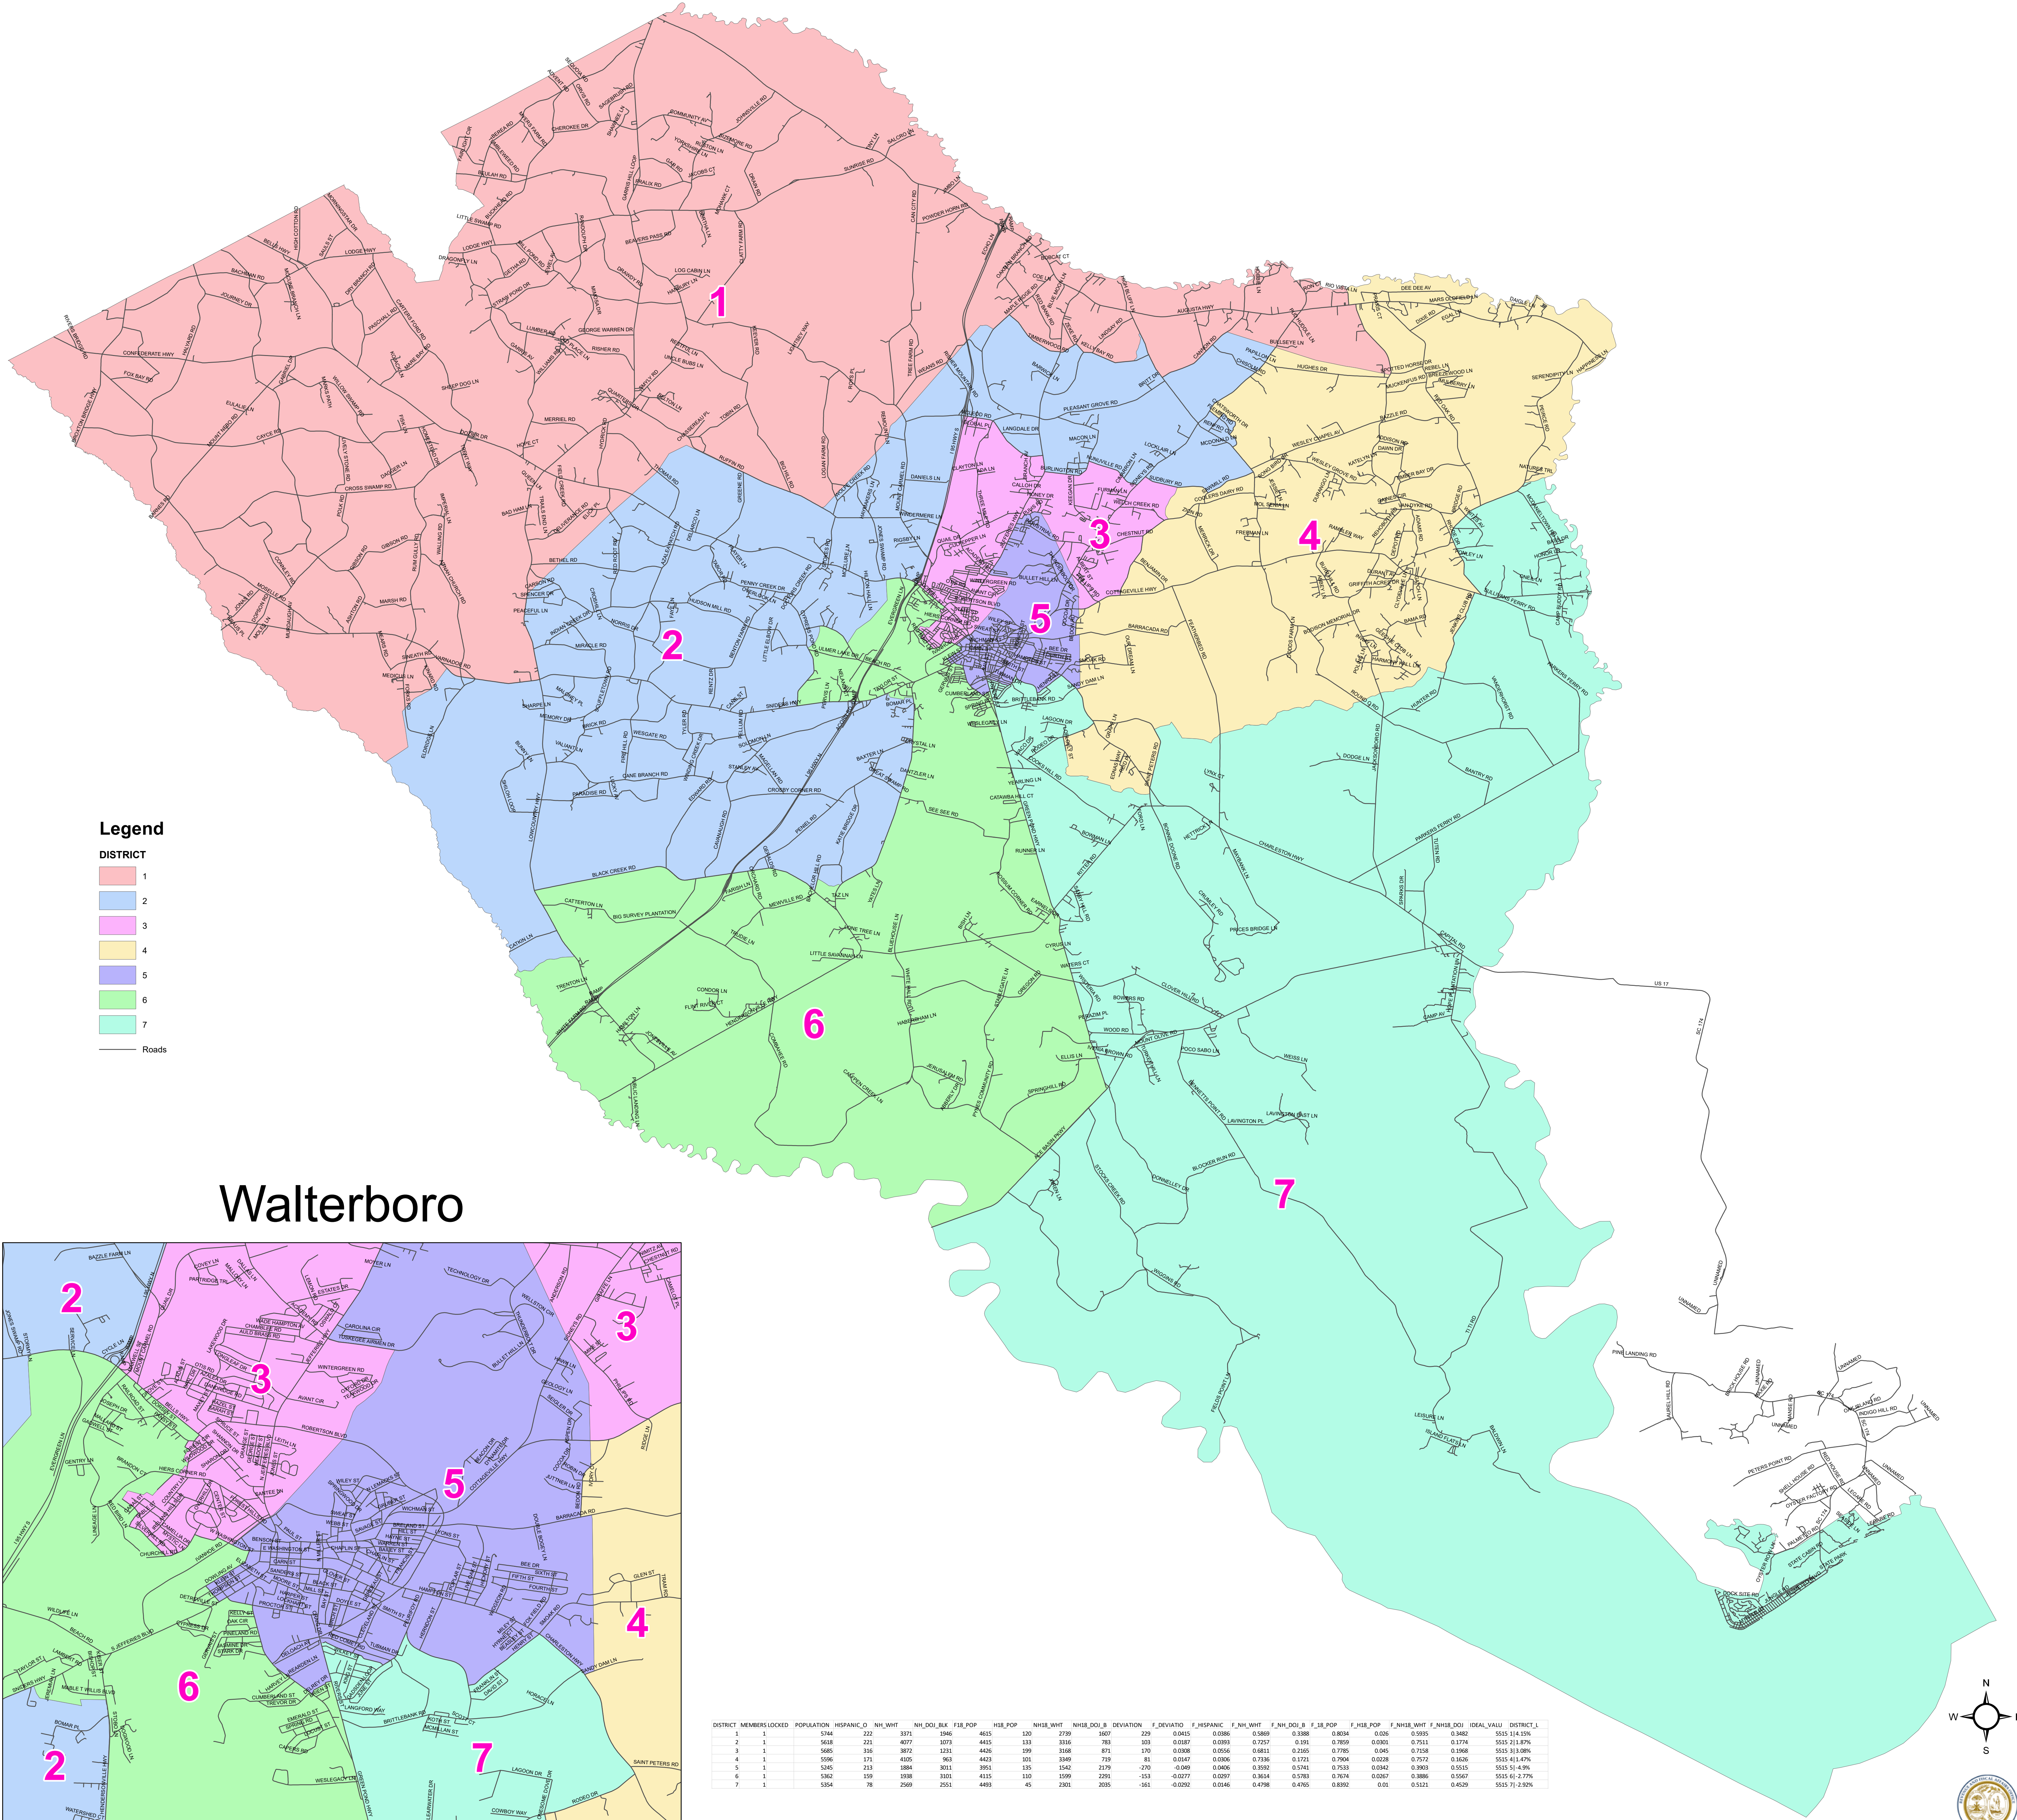

Colleton County School District

S-29-00-22