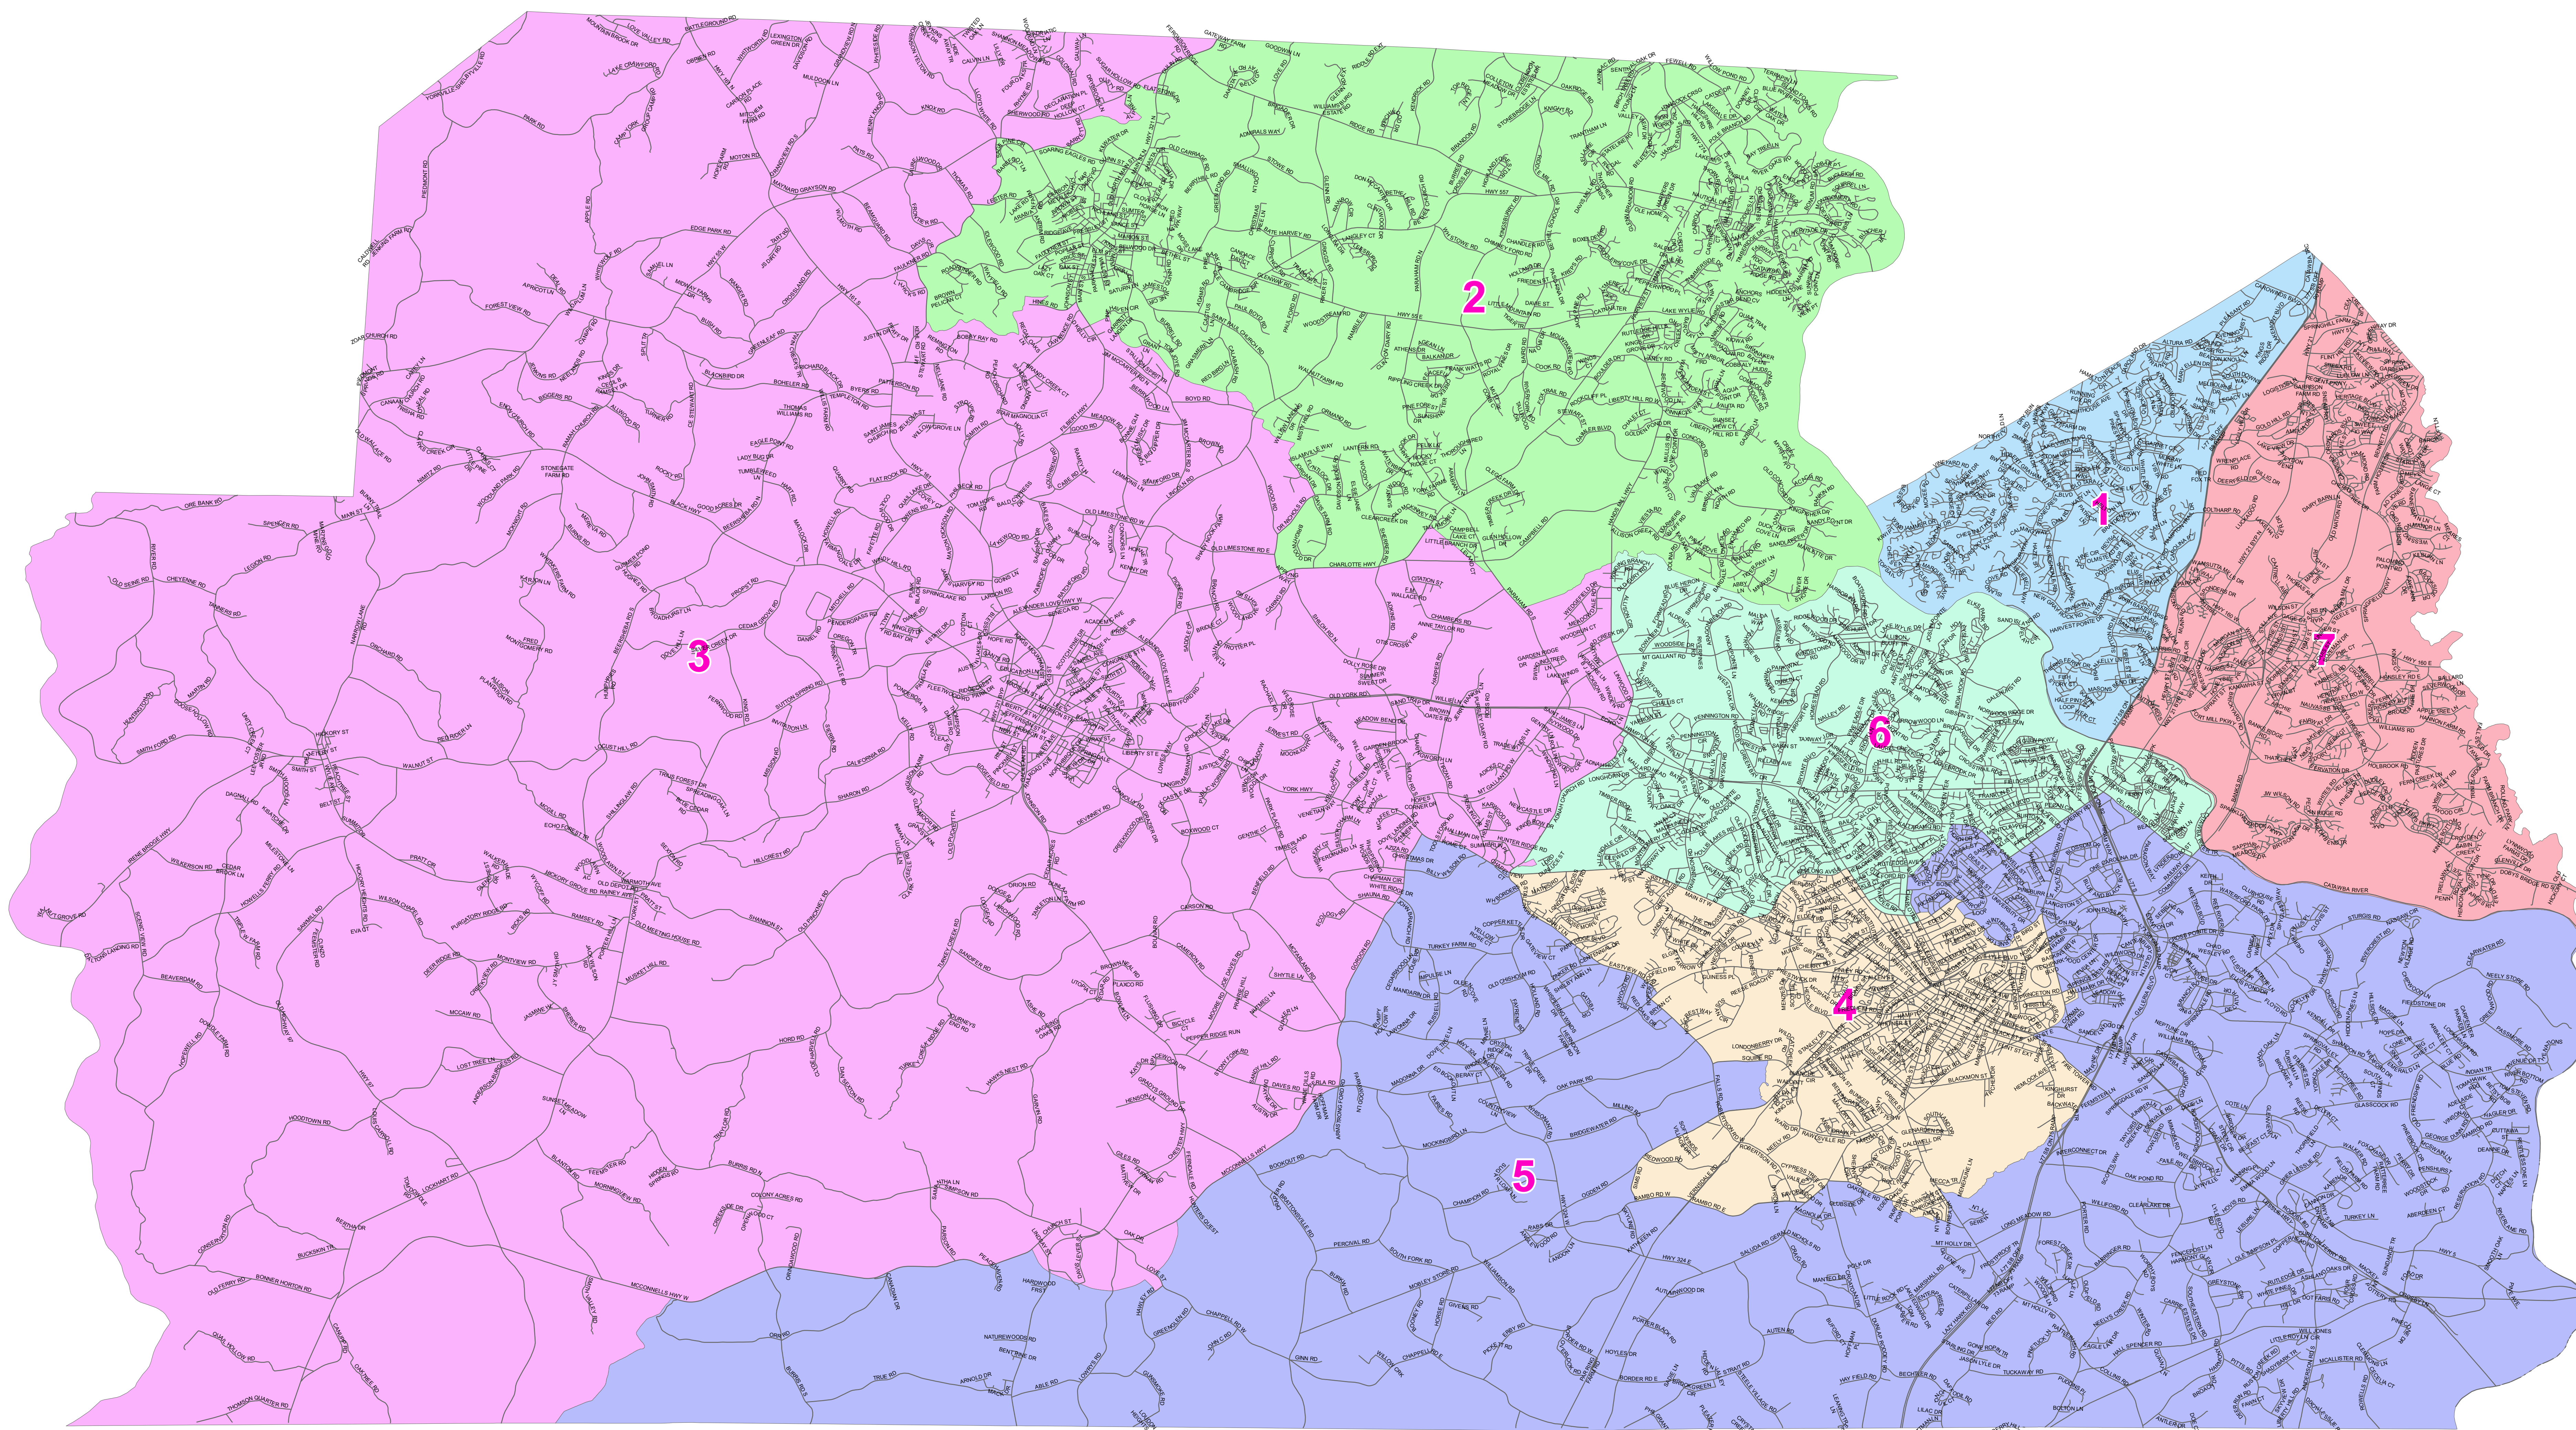

York County 2020 Redistricting Final Map Ordinance No. 922

Inset

Final Statistics, February 2022

District	2020 Census	Goal	Over/ (Under)	% Deviation
1	40,227	40,299	(72)	-0.18%
2	40,584	40,299	285	0.71%
3	39,223	40,299	(1,076)	-2.67%
4	39,340	40,299	(959)	-2.38%
5	39,505	40,299	(794)	-1.97%
6	41,720	40,299	1,421	3.53%
7	41,491	40,299	1,192	2.96%
Lowest				-2.67%
Highest				3.53%
Range				6.20%

York Total Population by Race *Race defined using DOJ definitions. Not Hispanic or Latino is abbreviated as NH.

County	District	Total	Hispanic	% Hispanic	NH White	% NH White	NH DOJ Black*	% NH DOJ Black	NH Other Race	% NH Other Race
York	1	40,227	2,620	6.51%	29,354	72.97%	3,258	8.10%	4,995	12.42%
York	2	40,584	2,287	5.64%	31,331	77.20%	4,512	11.12%	2,454	6.05%
York	3	39,223	1,830	4.67%	30,006	76.50%	5,491	14.00%	1,896	4.83%
York	4	39,340	2,154	5.48%	15,861	40.32%	19,780	50.28%	1,545	3.93%
York	5	39,505	2,994	7.58%	25,468	64.47%	7,821	19.80%	3,222	8.16%
York	6	41,720	3,250	7.79%	27,897	66.87%	8,067	19.34%	2,506	6.01%
York	7	41,491	3,803	9.17%	28,098	67.72%	5,418	13.06%	4,172	10.06%
	Total	282,090	18,938	6.71%	188,015	66.65%	54,347	19.27%	20,790	7.37%

- Roads
- Districts
- 1
 - 2
 - 3
 - 4
 - 5
 - 6
 - 7