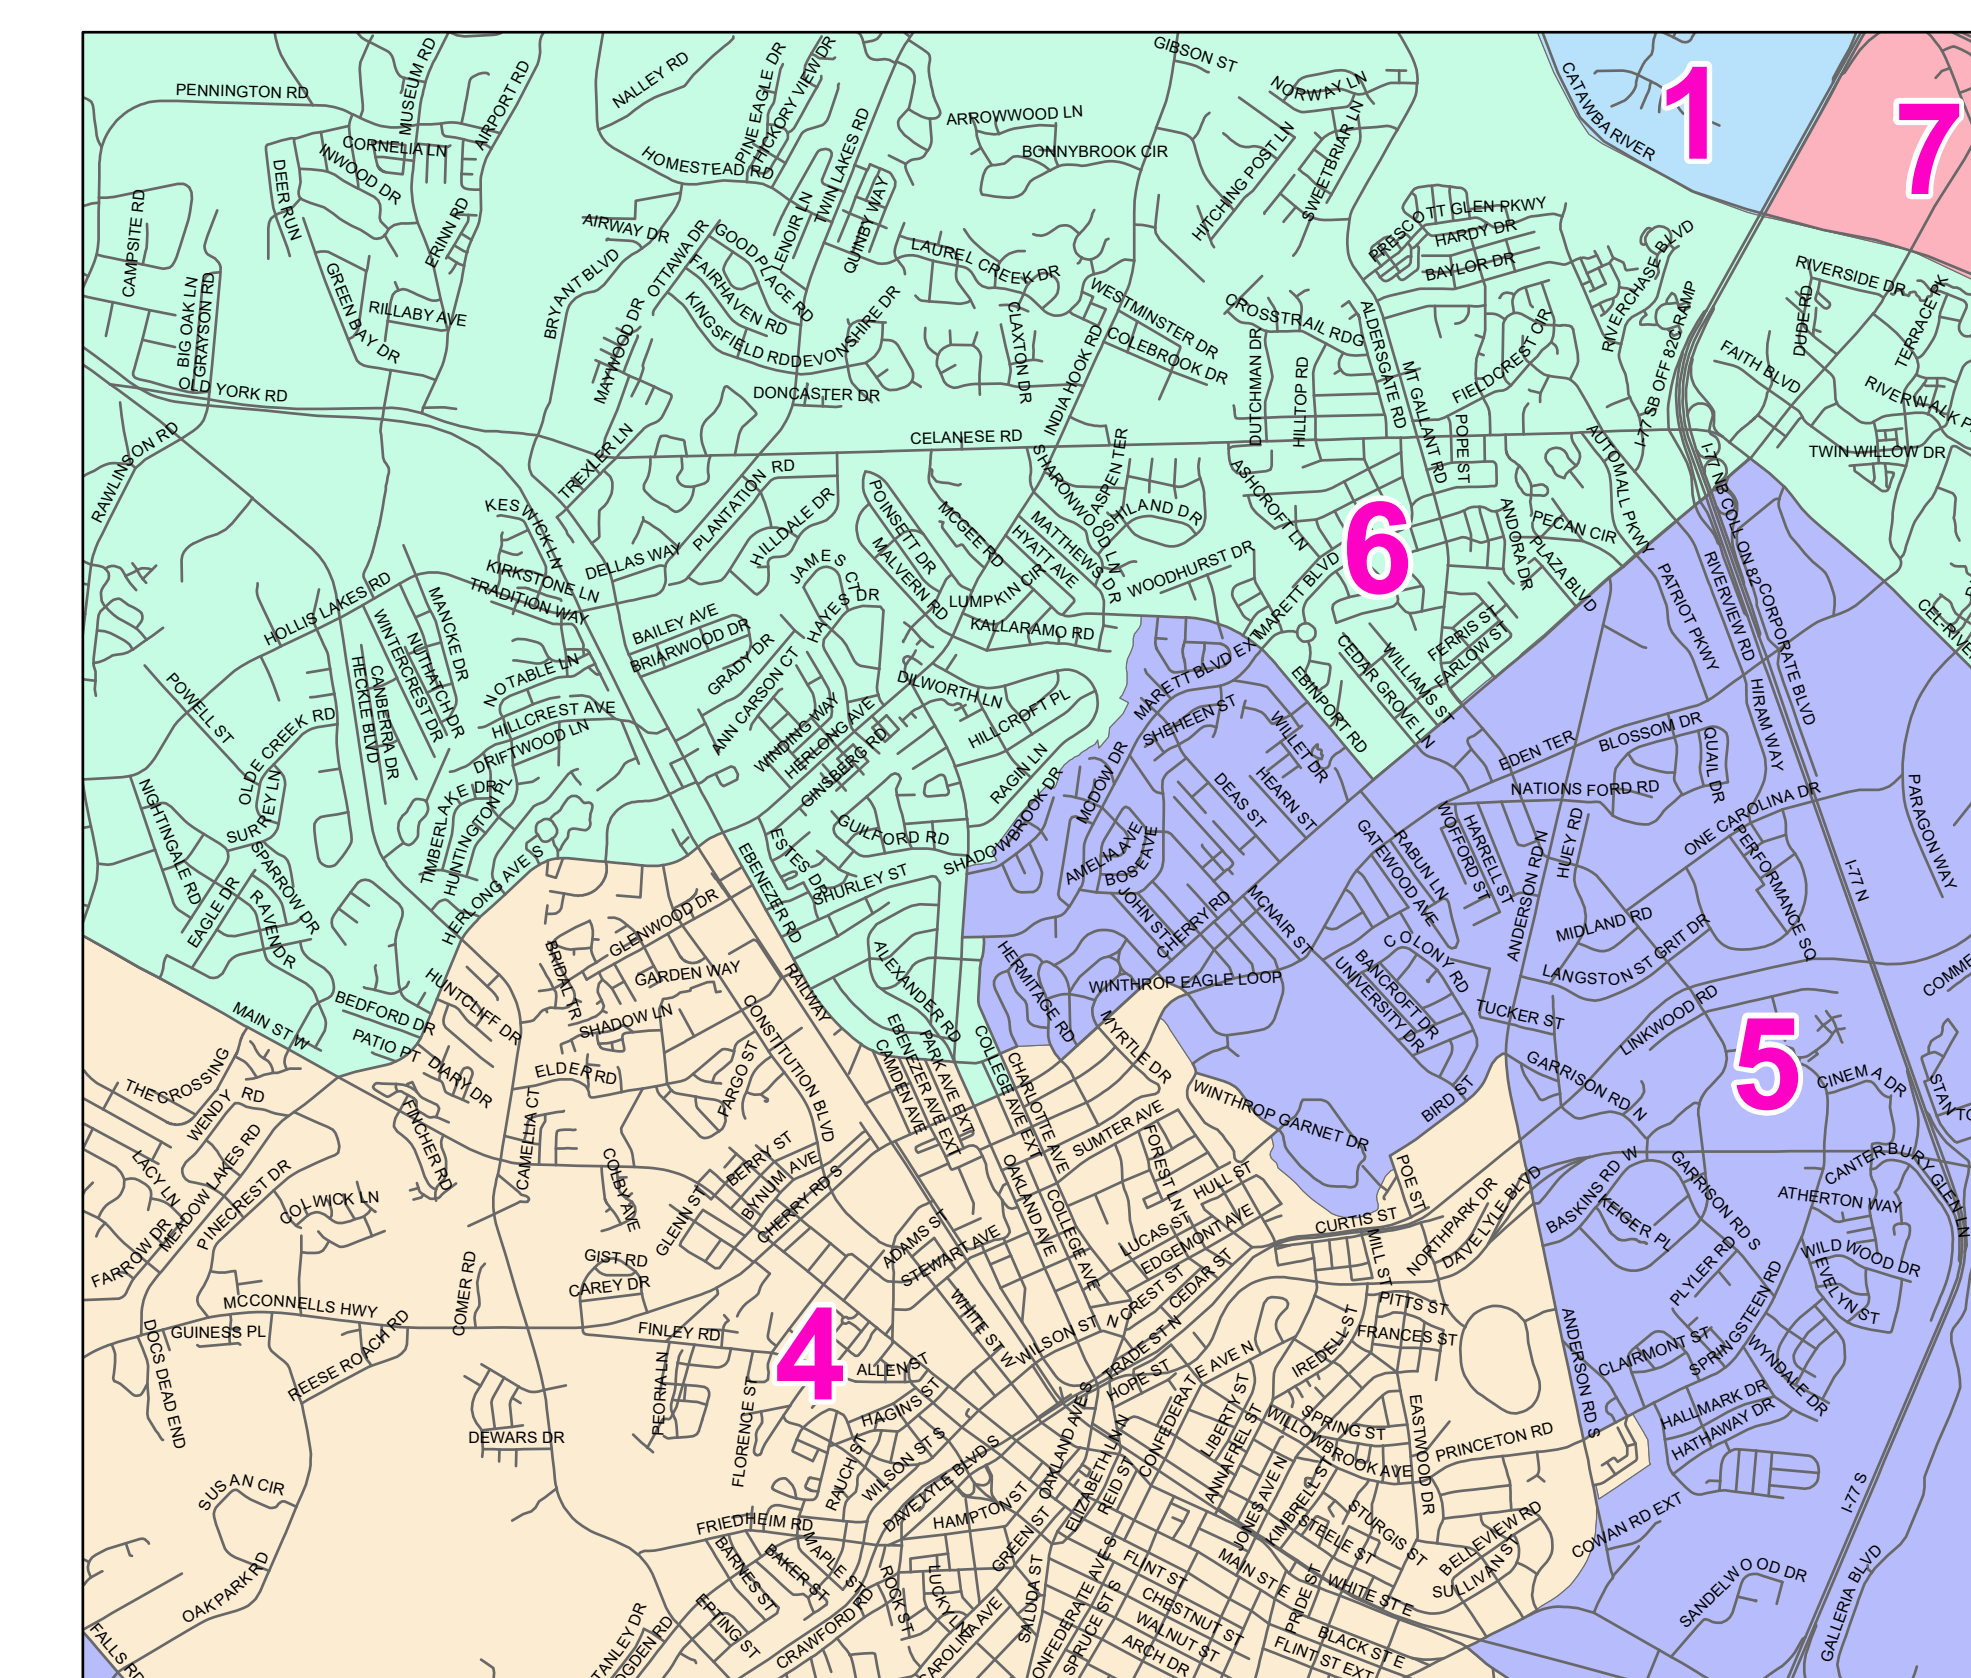

York County 2020 Redistricting Final Map Ordinance No. 922

Inset

Final Statistics, February 2022

District	2020 Census	Goal	Over/ (Under)	% Deviation
1	40,227	40,299	(72)	-0.18%
2	40,584	40,299	285	0.71%
3	39,223	40,299	(1,076)	-2.67%
4	39,340	40,299	(959)	-2.38%
5	39,505	40,299	(794)	-1.97%
6	41,720	40,299	1,421	3.53%
7	41,491	40,299	1,192	2.96%
Lowest				-2.67%
Highest				3.53%
Range				6.20%

York Total Population by Race *Race defined using DOJ definitions. Not Hispanic or Latino is abbreviated as NH.

County	District	Total	Hispanic	% Hispanic	NH White	% NH White	NH DOJ Black*	% NH DOJ Black	NH Other Race	% NH Other Race
York	1	40,227	2,620	6.51%	29,354	72.97%	3,258	8.10%	4,995	12.42%
York	2	40,584	2,287	5.64%	31,331	77.20%	4,512	11.12%	2,454	6.05%
York	3	39,223	1,830	4.67%	30,006	76.50%	5,491	14.00%	1,896	4.83%
York	4	39,340	2,154	5.48%	15,861	40.32%	19,780	50.28%	1,545	3.93%
York	5	39,505	2,994	7.58%	25,468	64.47%	7,821	19.80%	3,222	8.16%
York	6	41,720	3,250	7.79%	27,897	66.87%	8,067	19.34%	2,506	6.01%
York	7	41,491	3,803	9.17%	28,098	67.72%	5,418	13.06%	4,172	10.06%
	Total	282,090	18,938	6.71%	188,015	66.65%	54,347	19.27%	20,790	7.37%

- Roads
- Districts
- 1
 - 2
 - 3
 - 4
 - 5
 - 6
 - 7