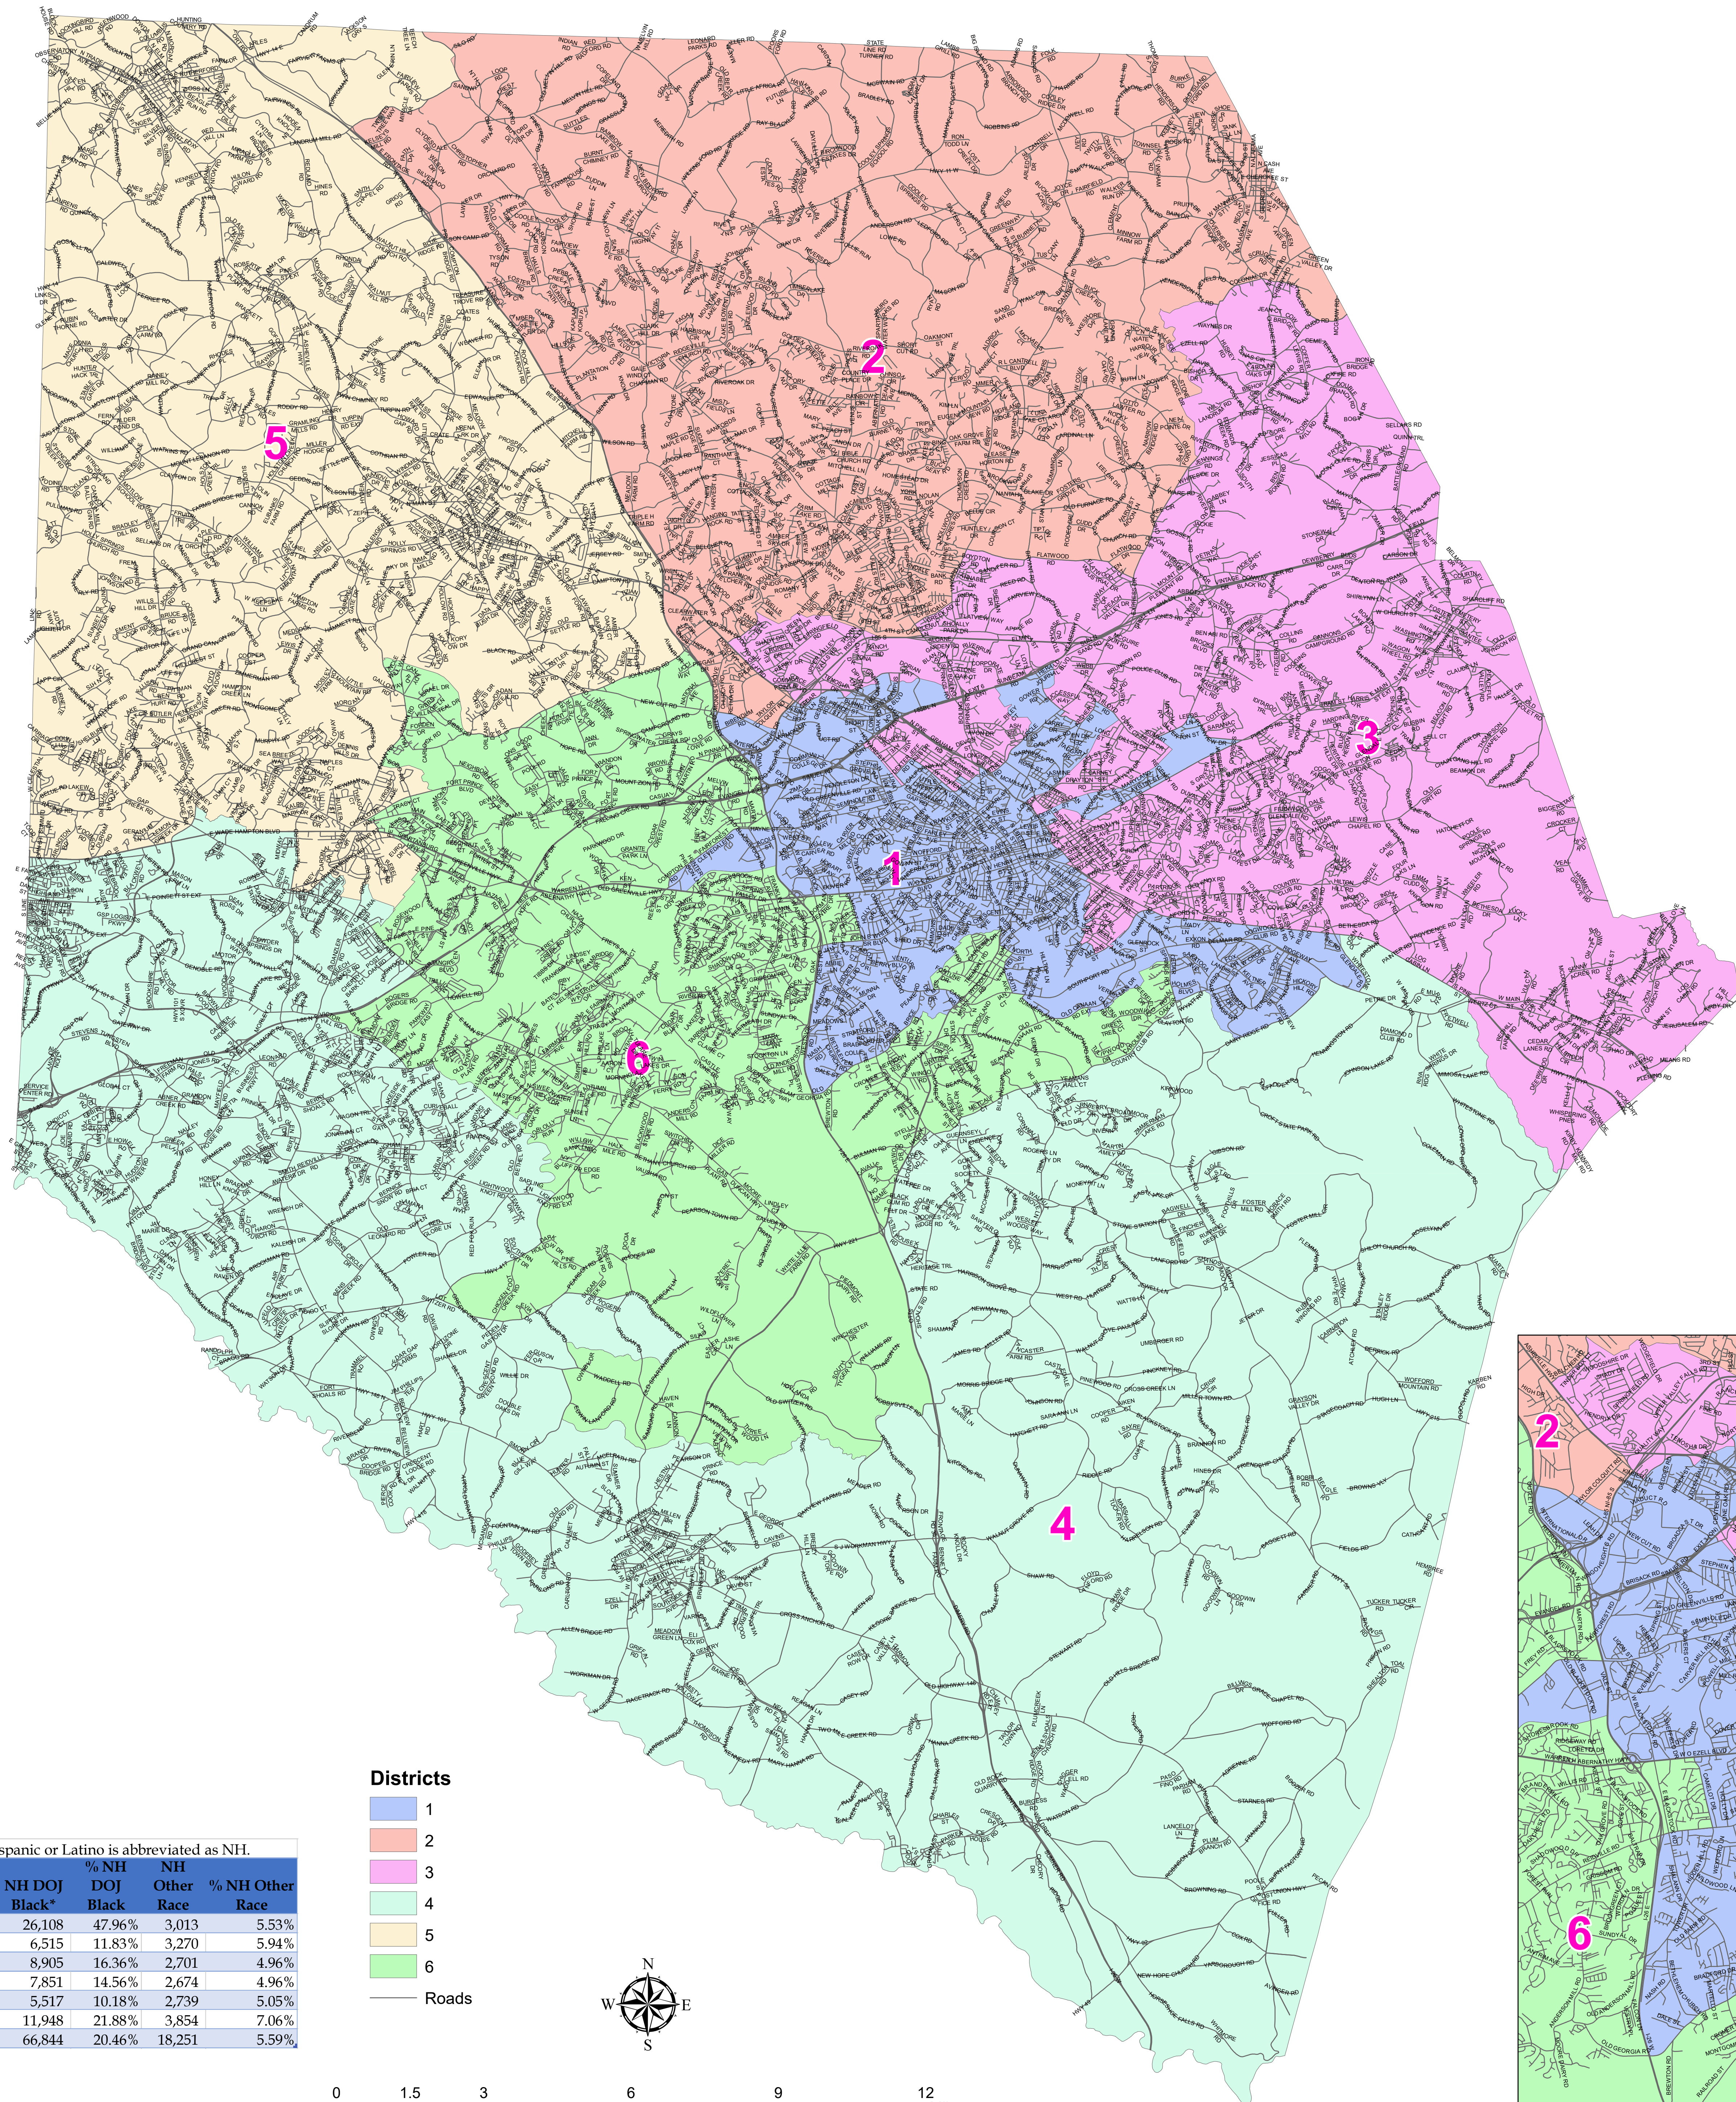

Spartanburg County 2020 Redistricting Final Map Ordinance No. O-22-07

Final Statistics, March 2022

District	2020 Census	Goal	Over/ (Under)	% Deviation
1	54,436	54,444	(8)	-0.01%
2	55,084	54,444	640	1.18%
3	54,424	54,444	(20)	-0.04%
4	53,908	54,444	(536)	-0.98%
5	54,201	54,444	(243)	-0.45%
6	54,609	54,444	165	0.30%

Lowest -0.98%
 Highest 1.18%
 Range 2.16%

Spartanburg Total Population by Race *Race defined using DOJ definitions. Not Hispanic or Latino is abbreviated as NH.

County	District	Total	Hispanic	% Hispanic	NH White	% NH White	NH DOJ Black*	% NH DOJ Black	NH Other Race	% NH Other Race
Spartanburg	1	54,436	7,925	14.56%	17,390	31.95%	26,108	47.96%	3,013	5.53%
Spartanburg	2	55,084	3,263	5.92%	42,036	76.31%	6,515	11.83%	3,270	5.94%
Spartanburg	3	54,424	3,463	6.36%	39,355	72.31%	8,905	16.36%	2,701	4.96%
Spartanburg	4	53,908	5,346	9.92%	38,037	70.56%	7,851	14.56%	2,674	4.96%
Spartanburg	5	54,201	3,666	6.76%	42,279	78.00%	5,517	10.18%	2,739	5.05%
Spartanburg	6	54,609	4,035	7.39%	34,772	63.67%	11,948	21.88%	3,854	7.06%
	Total	326,662	27,698	8.48%	213,869	65.47%	66,844	20.46%	18,251	5.59%

- Districts**
- 1
 - 2
 - 3
 - 4
 - 5
 - 6
- Roads