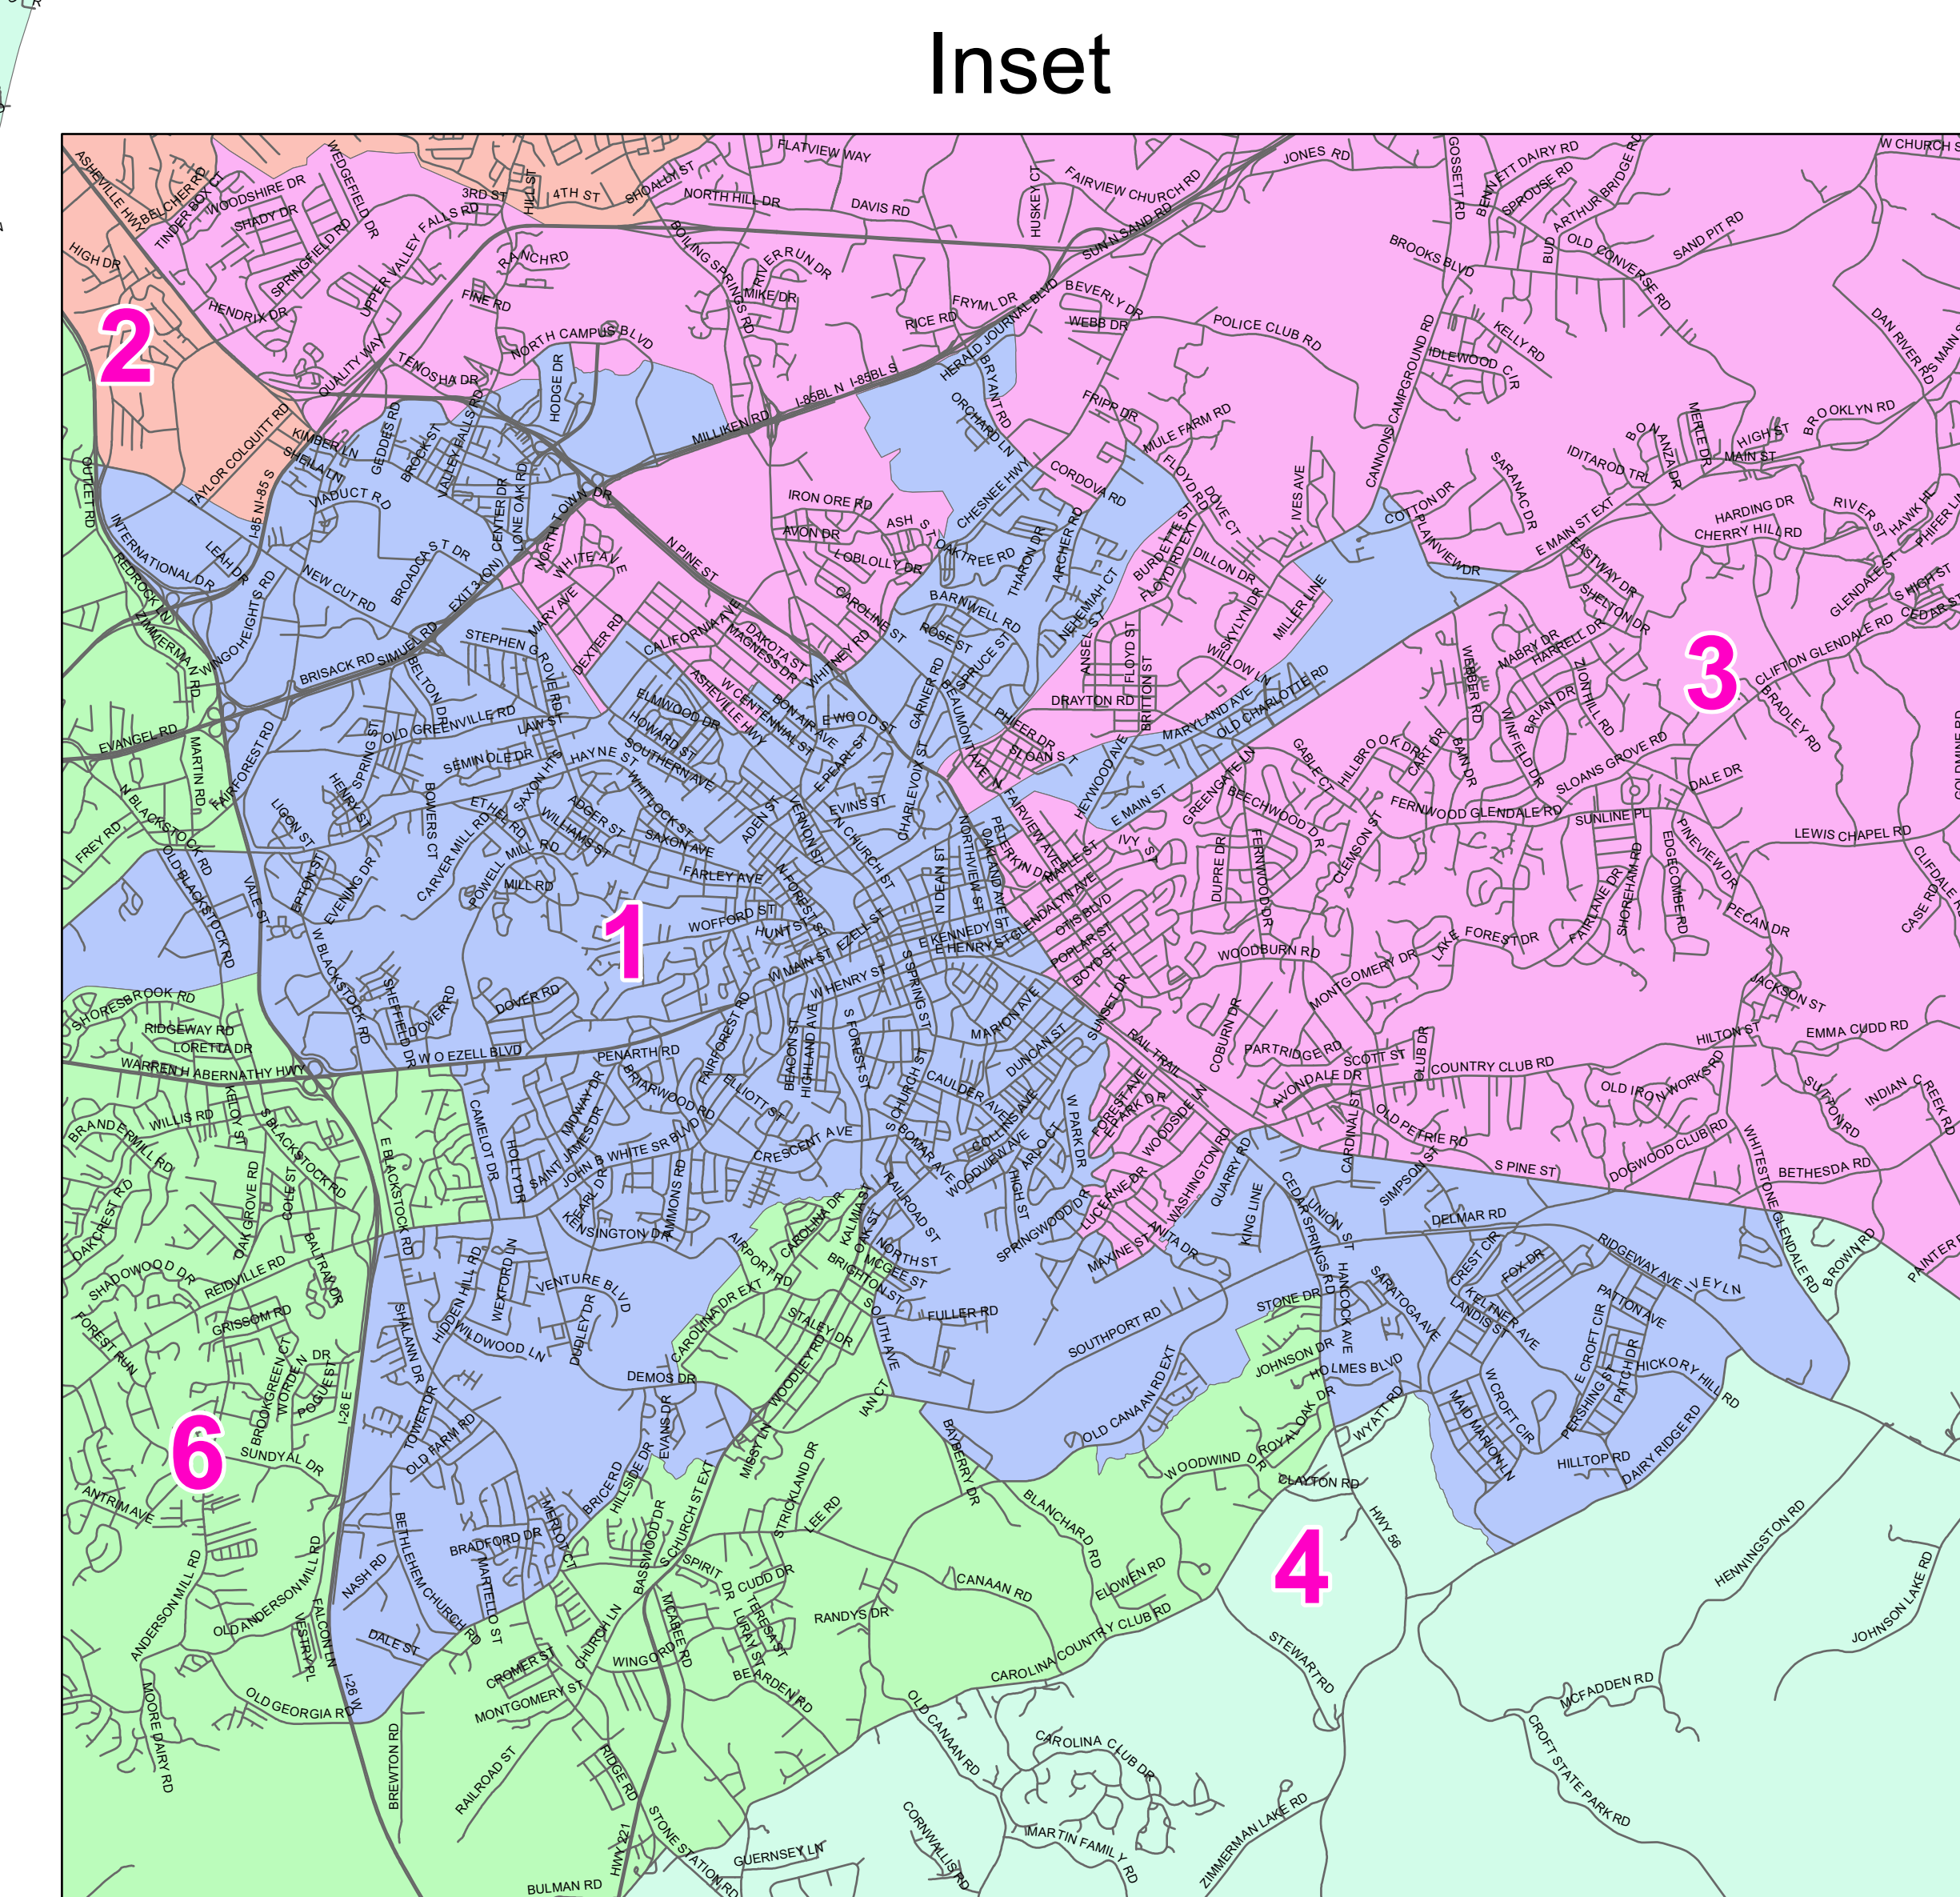

Spartanburg County 2020 Redistricting Final Map Ordinance No. O-22-07

Final Statistics, March 2022

District	2020 Census	Goal	Over/ (Under)	% Deviation
1	54,436	54,444	(8)	-0.01%
2	55,084	54,444	640	1.18%
3	54,424	54,444	(20)	-0.04%
4	53,908	54,444	(536)	-0.98%
5	54,201	54,444	(243)	-0.45%
6	54,609	54,444	165	0.30%

Lowest -0.98%
 Highest 1.18%
 Range 2.16%

Spartanburg Total Population by Race *Race defined using DOJ definitions. Not Hispanic or Latino is abbreviated as NH.

County	District	Total	Hispanic	% Hispanic	NH White	% NH White	NH DOJ Black*	% NH DOJ Black	NH Other Race	% NH Other Race
Spartanburg	1	54,436	7,925	14.56%	17,390	31.95%	26,108	47.96%	3,013	5.53%
Spartanburg	2	55,084	3,263	5.92%	42,036	76.31%	6,515	11.83%	3,270	5.94%
Spartanburg	3	54,424	3,463	6.36%	39,355	72.31%	8,905	16.36%	2,701	4.96%
Spartanburg	4	53,908	5,346	9.92%	38,037	70.56%	7,851	14.56%	2,674	4.96%
Spartanburg	5	54,201	3,666	6.76%	42,279	78.00%	5,517	10.18%	2,739	5.05%
Spartanburg	6	54,609	4,035	7.39%	34,772	63.67%	11,948	21.88%	3,854	7.06%
	Total	326,662	27,698	8.48%	213,869	65.47%	66,844	20.46%	18,251	5.59%

- Districts**
- 1
 - 2
 - 3
 - 4
 - 5
 - 6
- Roads