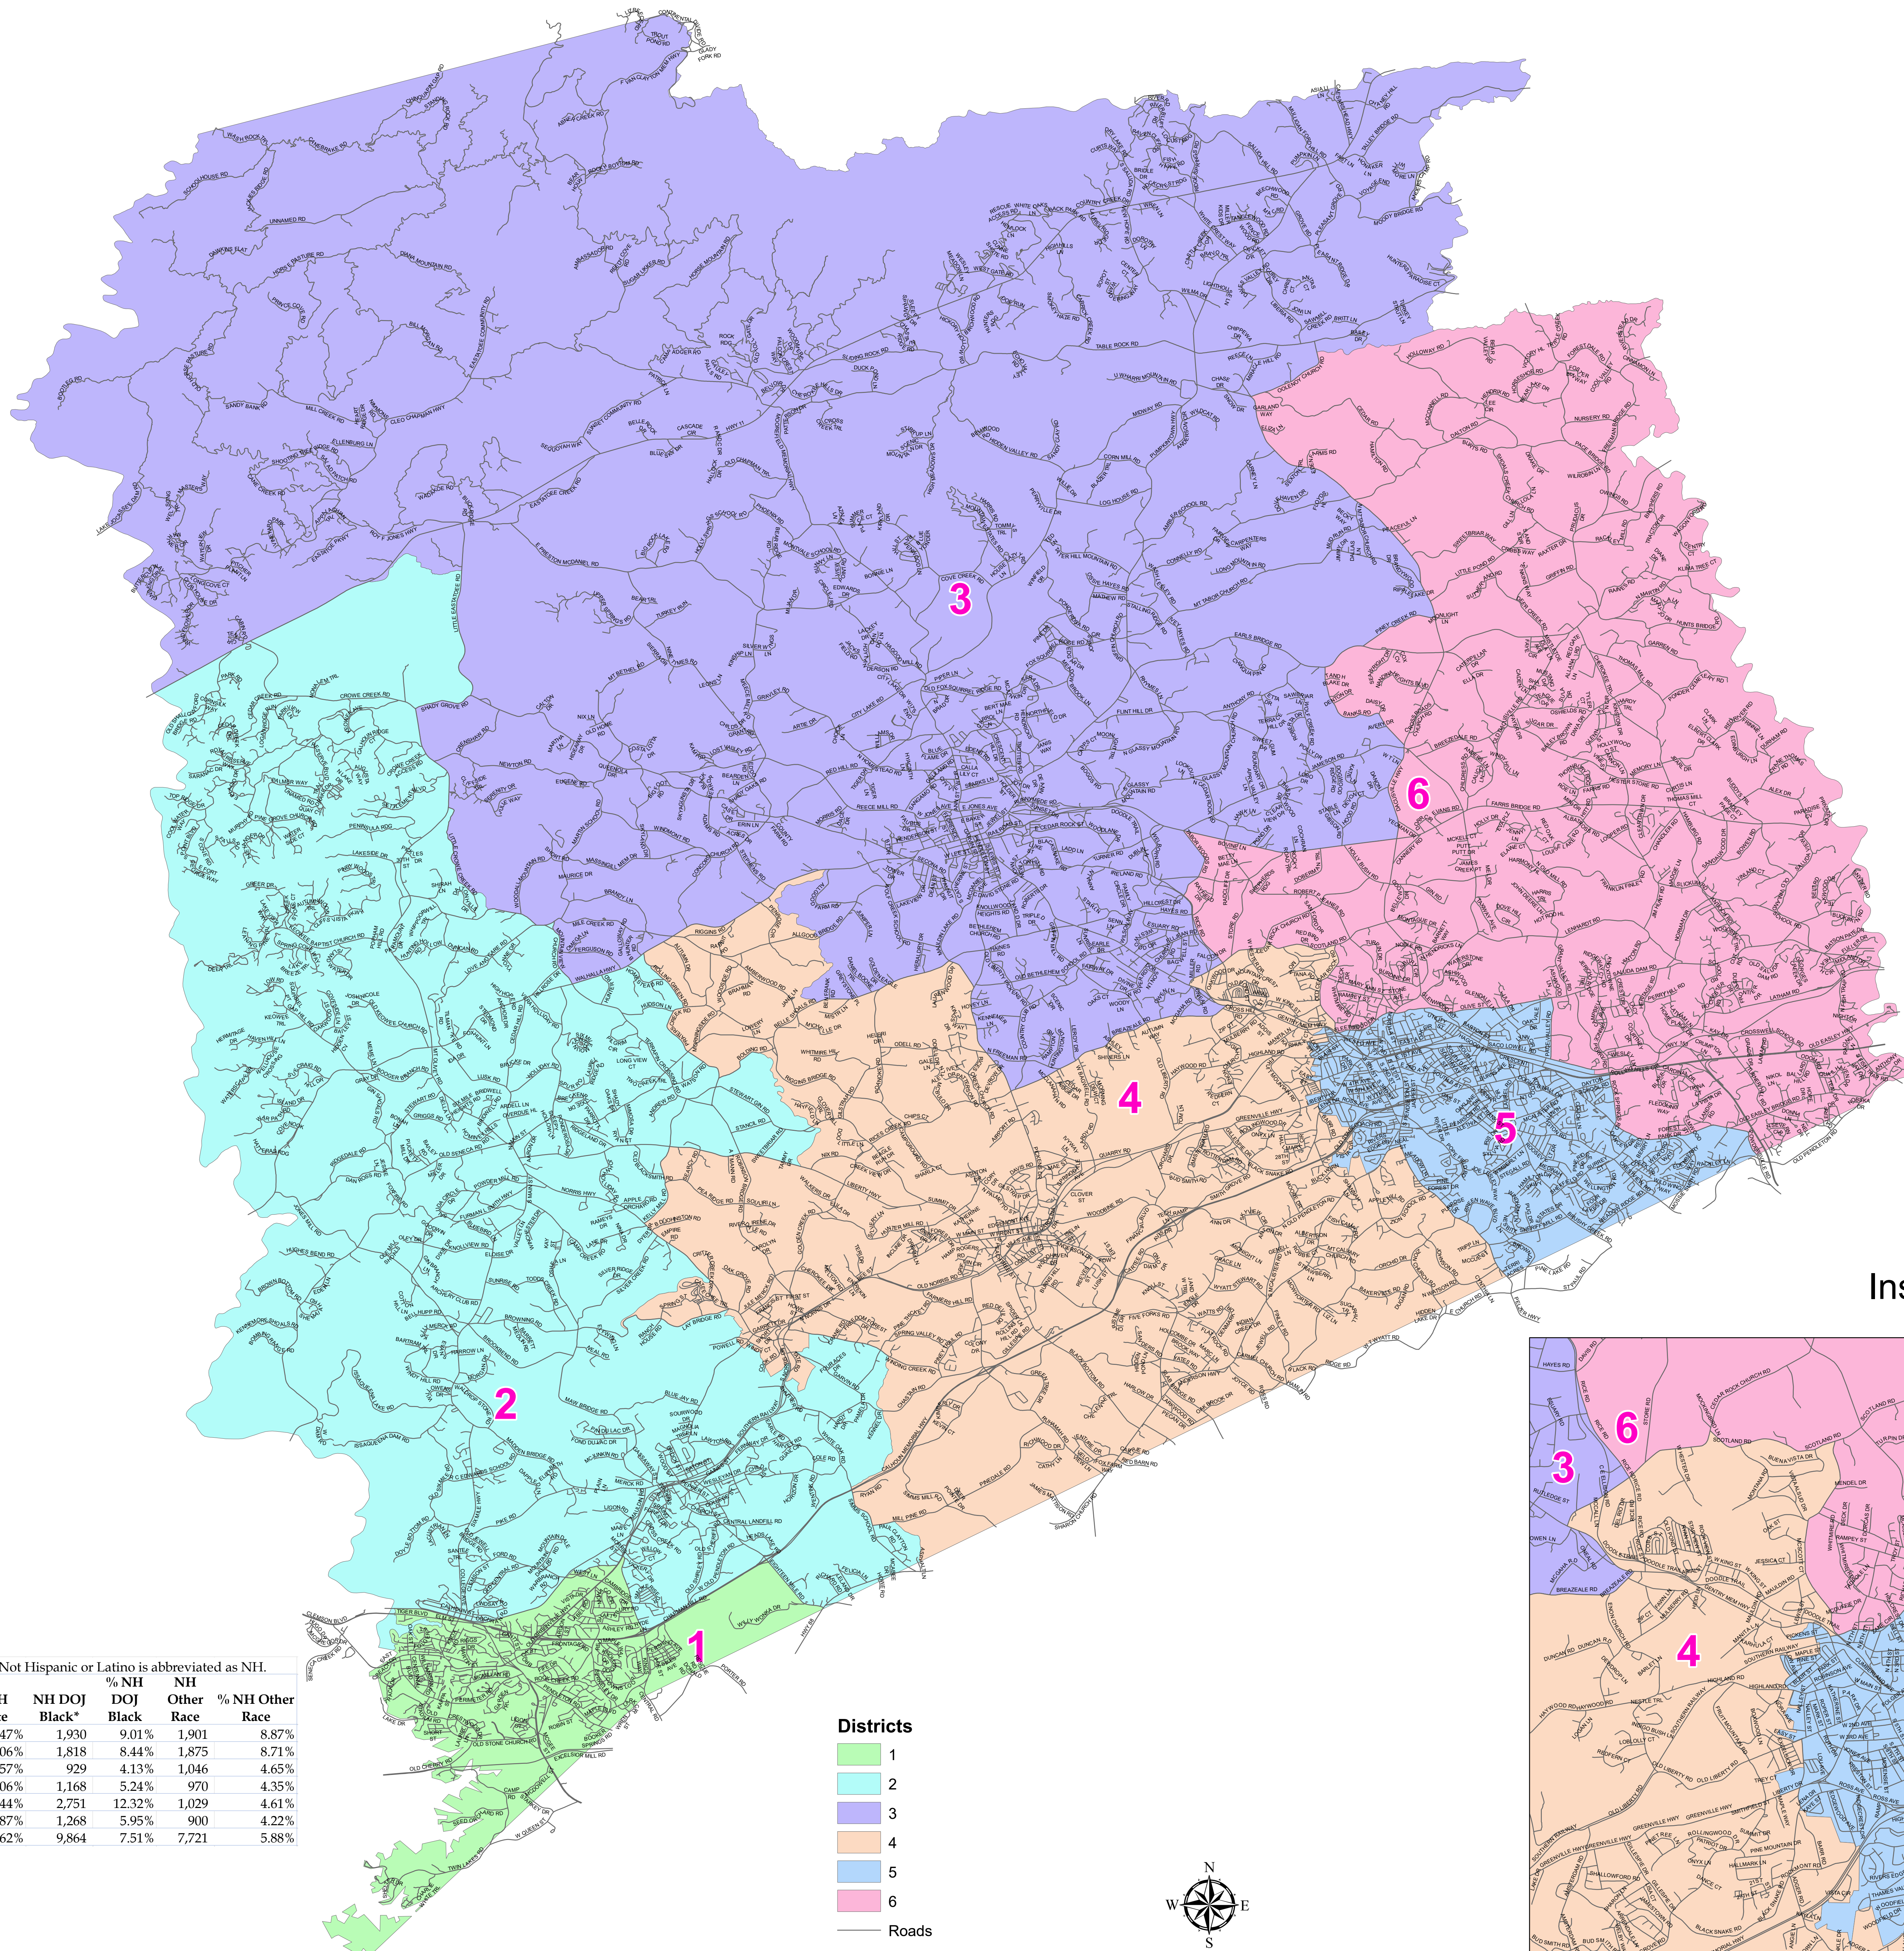

Pickens County 2020 Redistricting Final Map Ordinance No. 610

Inset

Final Statistics, March 2022

District	2020 Census	Goal	Over/Under	% Deviation
1	21,425	21,901	(476)	-2.17%
2	21,533	21,901	(368)	-1.68%
3	22,504	21,901	603	2.75%
4	22,308	21,901	407	1.86%
5	22,331	21,901	430	1.96%
6	21,303	21,901	(598)	-2.73%
Lowest				-2.73%
Highest				2.75%
Range				5.48%

Pickens Total Population by Race *Race defined using DOJ definitions. Not Hispanic or Latino is abbreviated as NH.

County	District	Total	Hispanic	% Hispanic	NH White	% NH White	NH DOJ Black*	% NH DOJ Black	NH Other Race	% NH Other Race
Pickens	1	21,425	997	4.65%	16,597	77.47%	1,930	9.01%	1,901	8.87%
Pickens	2	21,533	1,032	4.79%	16,808	78.06%	1,818	8.44%	1,875	8.71%
Pickens	3	22,504	598	2.66%	19,931	88.57%	929	4.13%	1,046	4.65%
Pickens	4	22,308	1,194	5.35%	18,976	85.06%	1,168	5.24%	970	4.35%
Pickens	5	22,331	1,482	6.64%	17,069	76.44%	2,751	12.32%	1,029	4.61%
Pickens	6	21,303	1,269	5.96%	17,866	83.87%	1,268	5.95%	900	4.22%
	Total	131,404	6,572	5.00%	107,247	81.62%	9,864	7.51%	7,721	5.88%

Districts

- 1
- 2
- 3
- 4
- 5
- 6

Roads