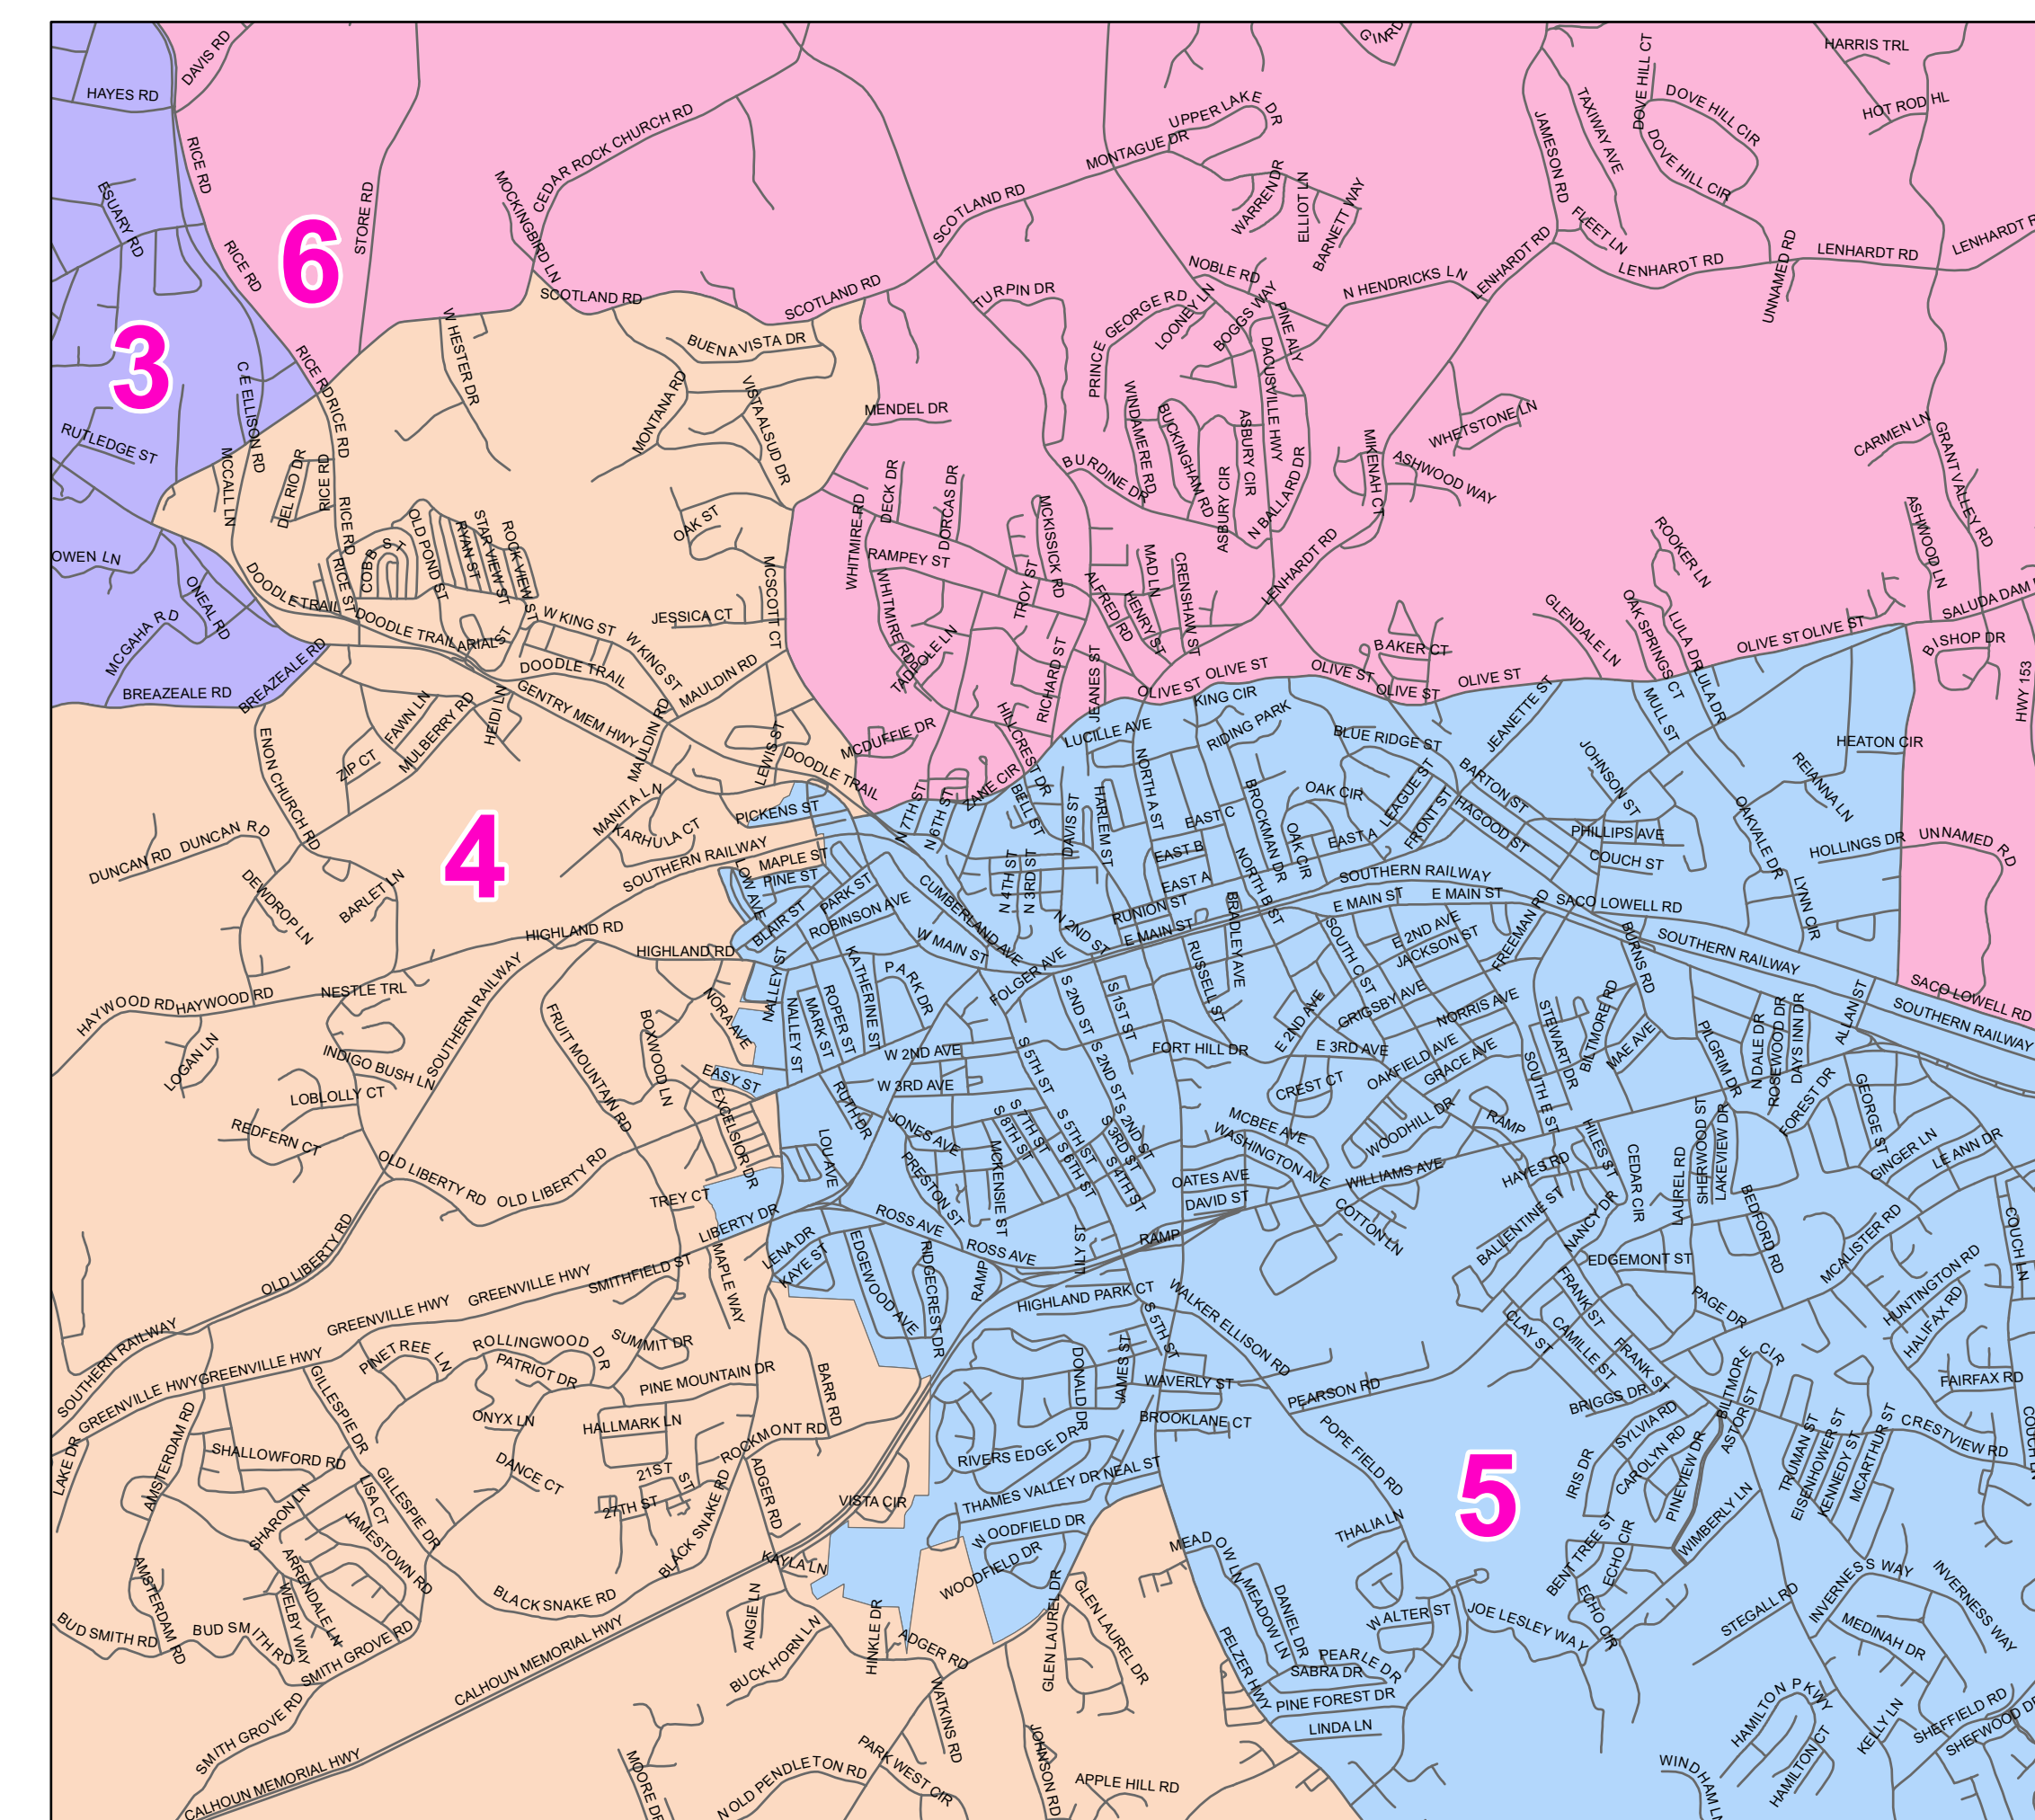

Pickens County 2020 Redistricting Final Map Ordinance No. 610

Inset

Final Statistics, March 2022

District	2020 Census	Goal	Over/Under	% Deviation
1	21,425	21,901	(476)	-2.17%
2	21,533	21,901	(368)	-1.68%
3	22,504	21,901	603	2.75%
4	22,308	21,901	407	1.86%
5	22,331	21,901	430	1.96%
6	21,303	21,901	(598)	-2.73%
Lowest				-2.73%
Highest				2.75%
Range				5.48%

Pickens Total Population by Race *Race defined using DOJ definitions. Not Hispanic or Latino is abbreviated as NH.

County	District	Total	Hispanic	% Hispanic	NH White	% NH White	NH DOJ Black*	% NH DOJ Black	NH Other Race	% NH Other Race
Pickens	1	21,425	997	4.65%	16,597	77.47%	1,930	9.01%	1,901	8.87%
Pickens	2	21,533	1,032	4.79%	16,808	78.06%	1,818	8.44%	1,875	8.71%
Pickens	3	22,504	598	2.66%	19,931	88.57%	929	4.13%	1,046	4.65%
Pickens	4	22,308	1,194	5.35%	18,976	85.06%	1,168	5.24%	970	4.35%
Pickens	5	22,331	1,482	6.64%	17,069	76.44%	2,751	12.32%	1,029	4.61%
Pickens	6	21,303	1,269	5.96%	17,866	83.87%	1,268	5.95%	900	4.22%
	Total	131,404	6,572	5.00%	107,247	81.62%	9,864	7.51%	7,721	5.88%

Districts

- 1
- 2
- 3
- 4
- 5
- 6

Roads