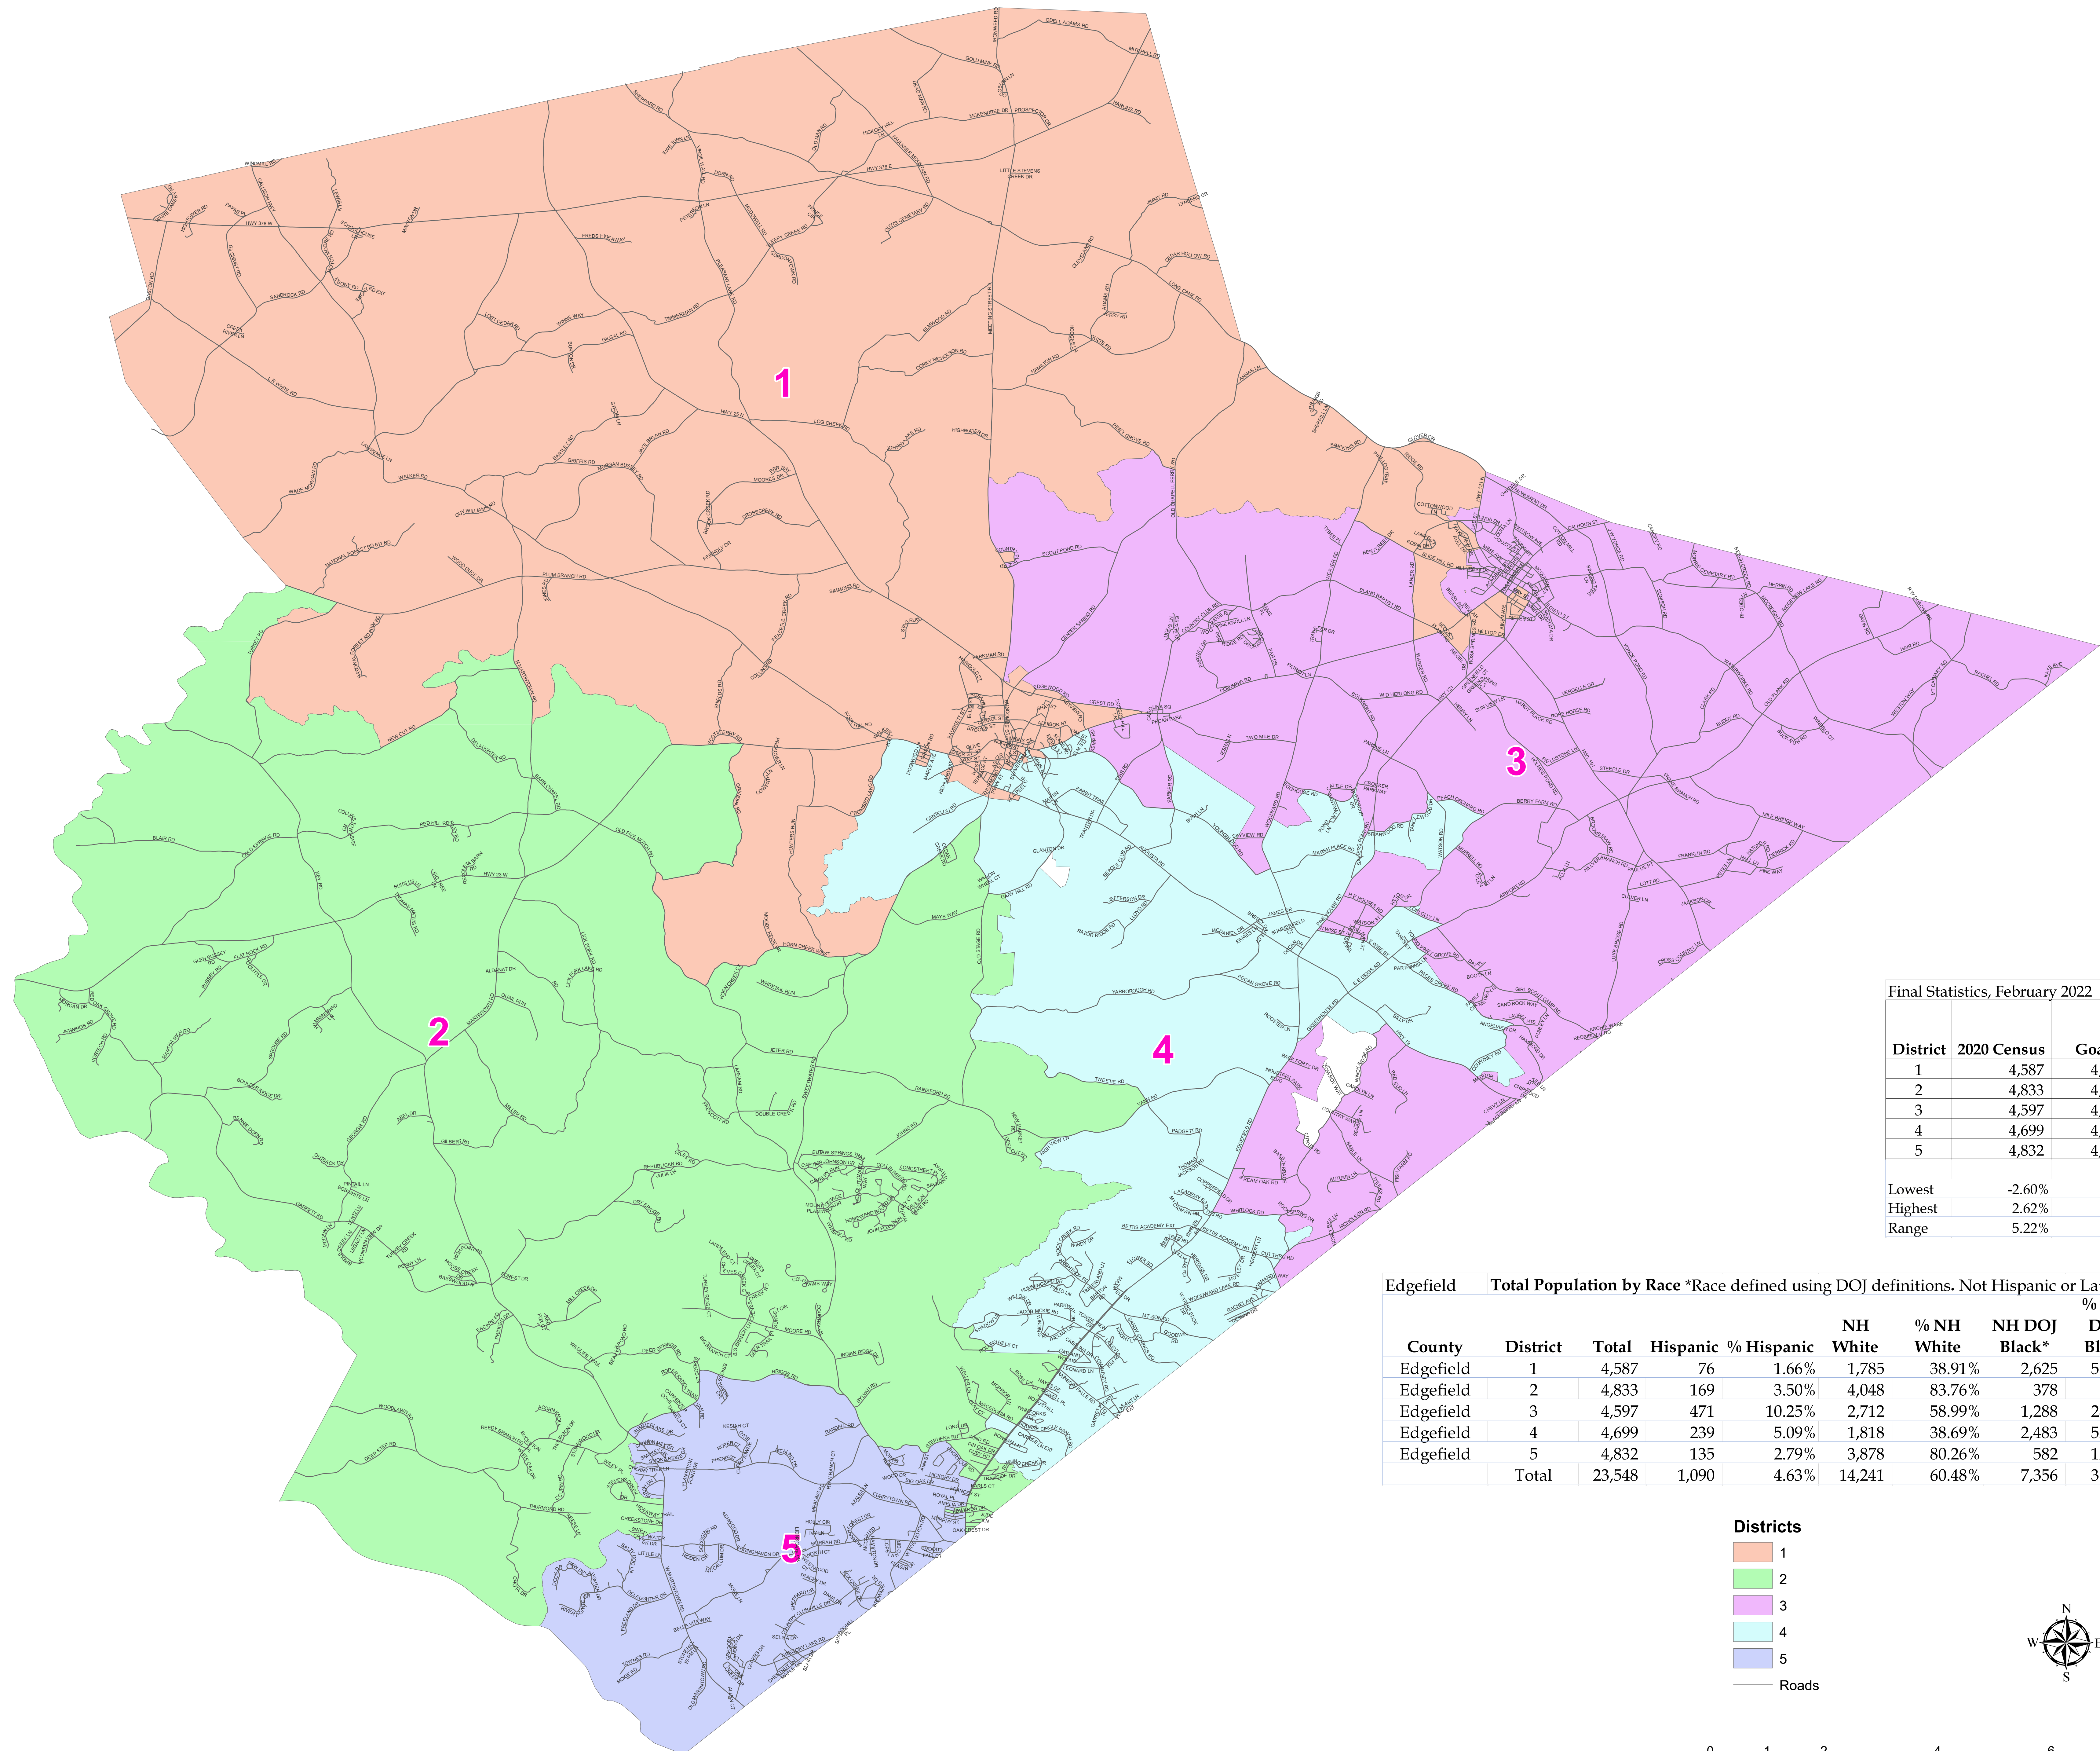

# Edgefield County 2020 Redistricting Final Map Ordinance No. 20-21-795

Final Statistics, February 2022

District	2020 Census	Goal	Over/ (Under)	% Deviation
1	4,587	4,710	(123)	-2.60%
2	4,833	4,710	123	2.62%
3	4,597	4,710	(113)	-2.39%
4	4,699	4,710	(11)	-0.23%
5	4,832	4,710	122	2.60%
Lowest		-2.60%		
Highest		2.62%		
Range		5.22%		

Edgefield Total Population by Race \*Race defined using DOJ definitions. Not Hispanic or Latino is abbreviated as NH.

County	District	Total	Hispanic	% Hispanic	NH White	% NH White	NH DOJ Black*	% NH DOJ Black	NH Other Race	% NH Other Race
Edgefield	1	4,587	76	1.66%	1,785	38.91%	2,625	57.23%	101	2.20%
Edgefield	2	4,833	169	3.50%	4,048	83.76%	378	7.82%	238	4.92%
Edgefield	3	4,597	471	10.25%	2,712	58.99%	1,288	28.02%	126	2.74%
Edgefield	4	4,699	239	5.09%	1,818	38.69%	2,483	52.84%	159	3.38%
Edgefield	5	4,832	135	2.79%	3,878	80.26%	582	12.04%	237	4.90%
	Total	23,548	1,090	4.63%	14,241	60.48%	7,356	31.24%	861	3.66%