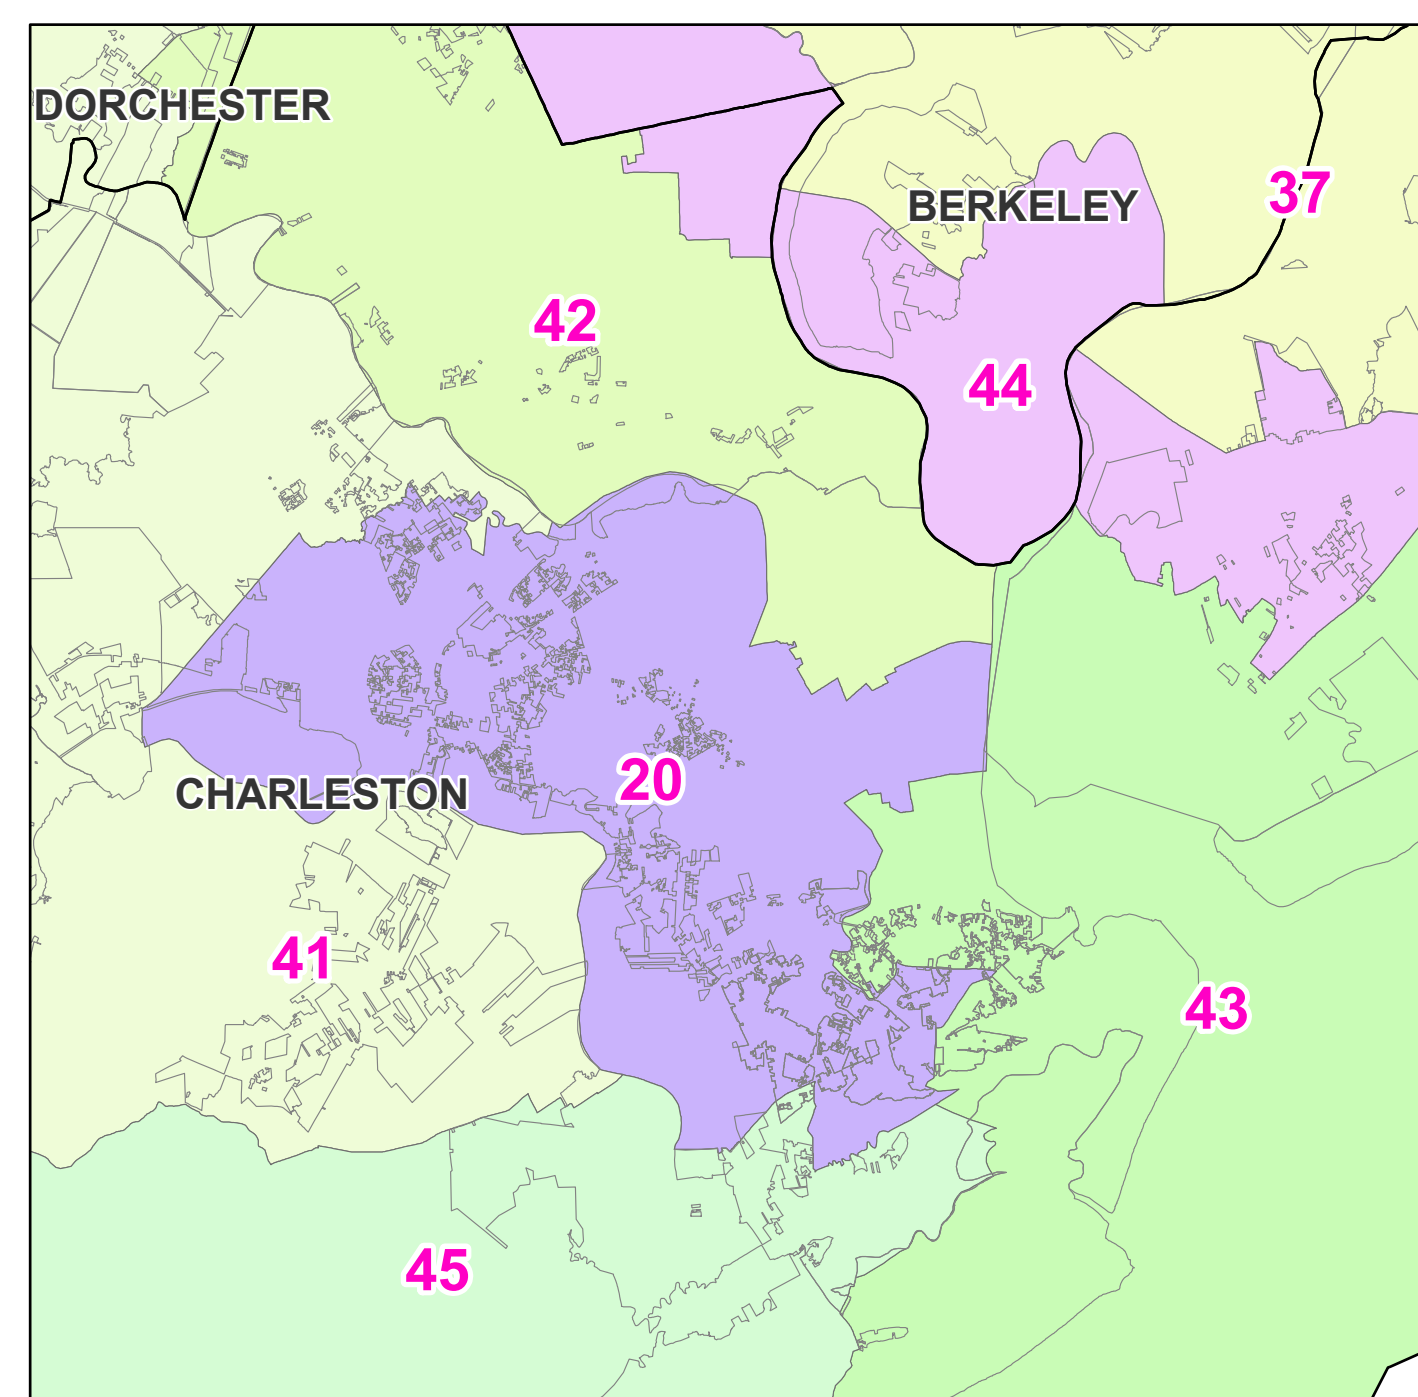

2020 South Carolina State Senate Districts

H.4493

Greenville Area

Columbia Area

Charleston Area

Counties
Municipalities