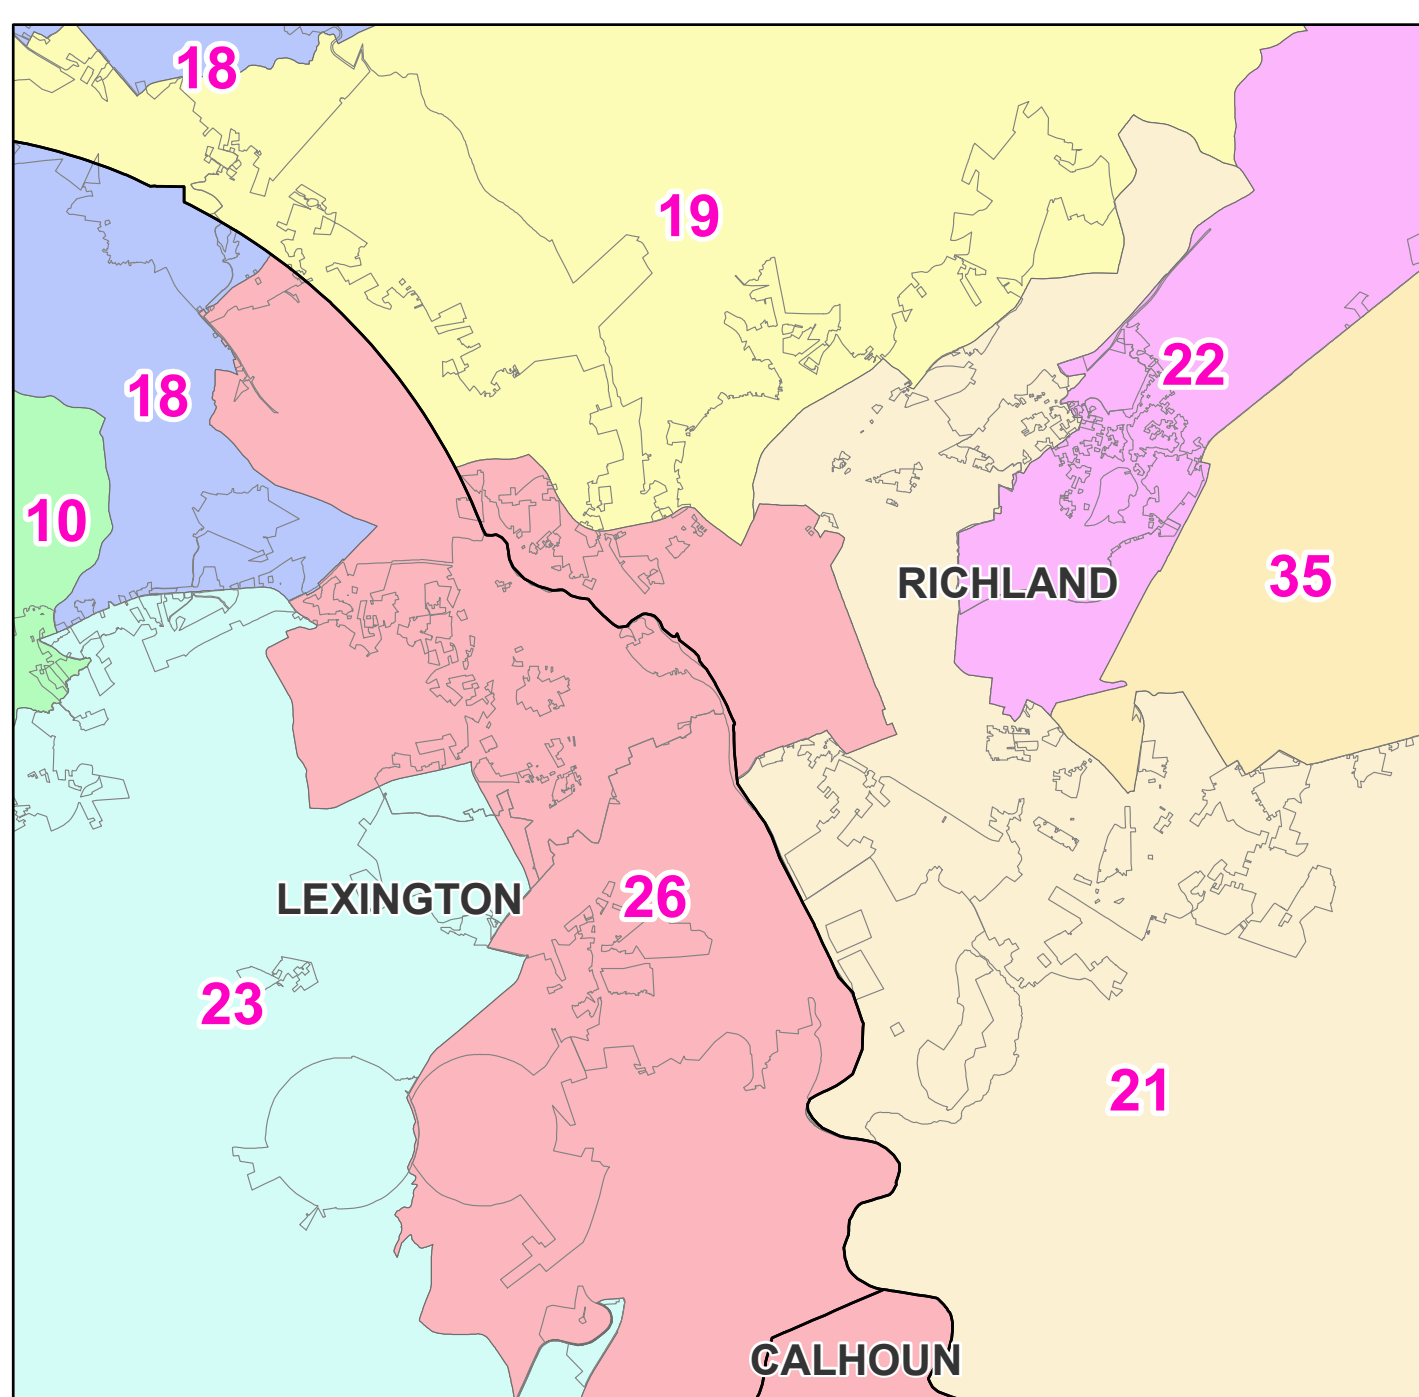

2020 South Carolina State Senate Districts

H.4493

Greenville Area

Columbia Area

Charleston Area

Counties
Municipalities