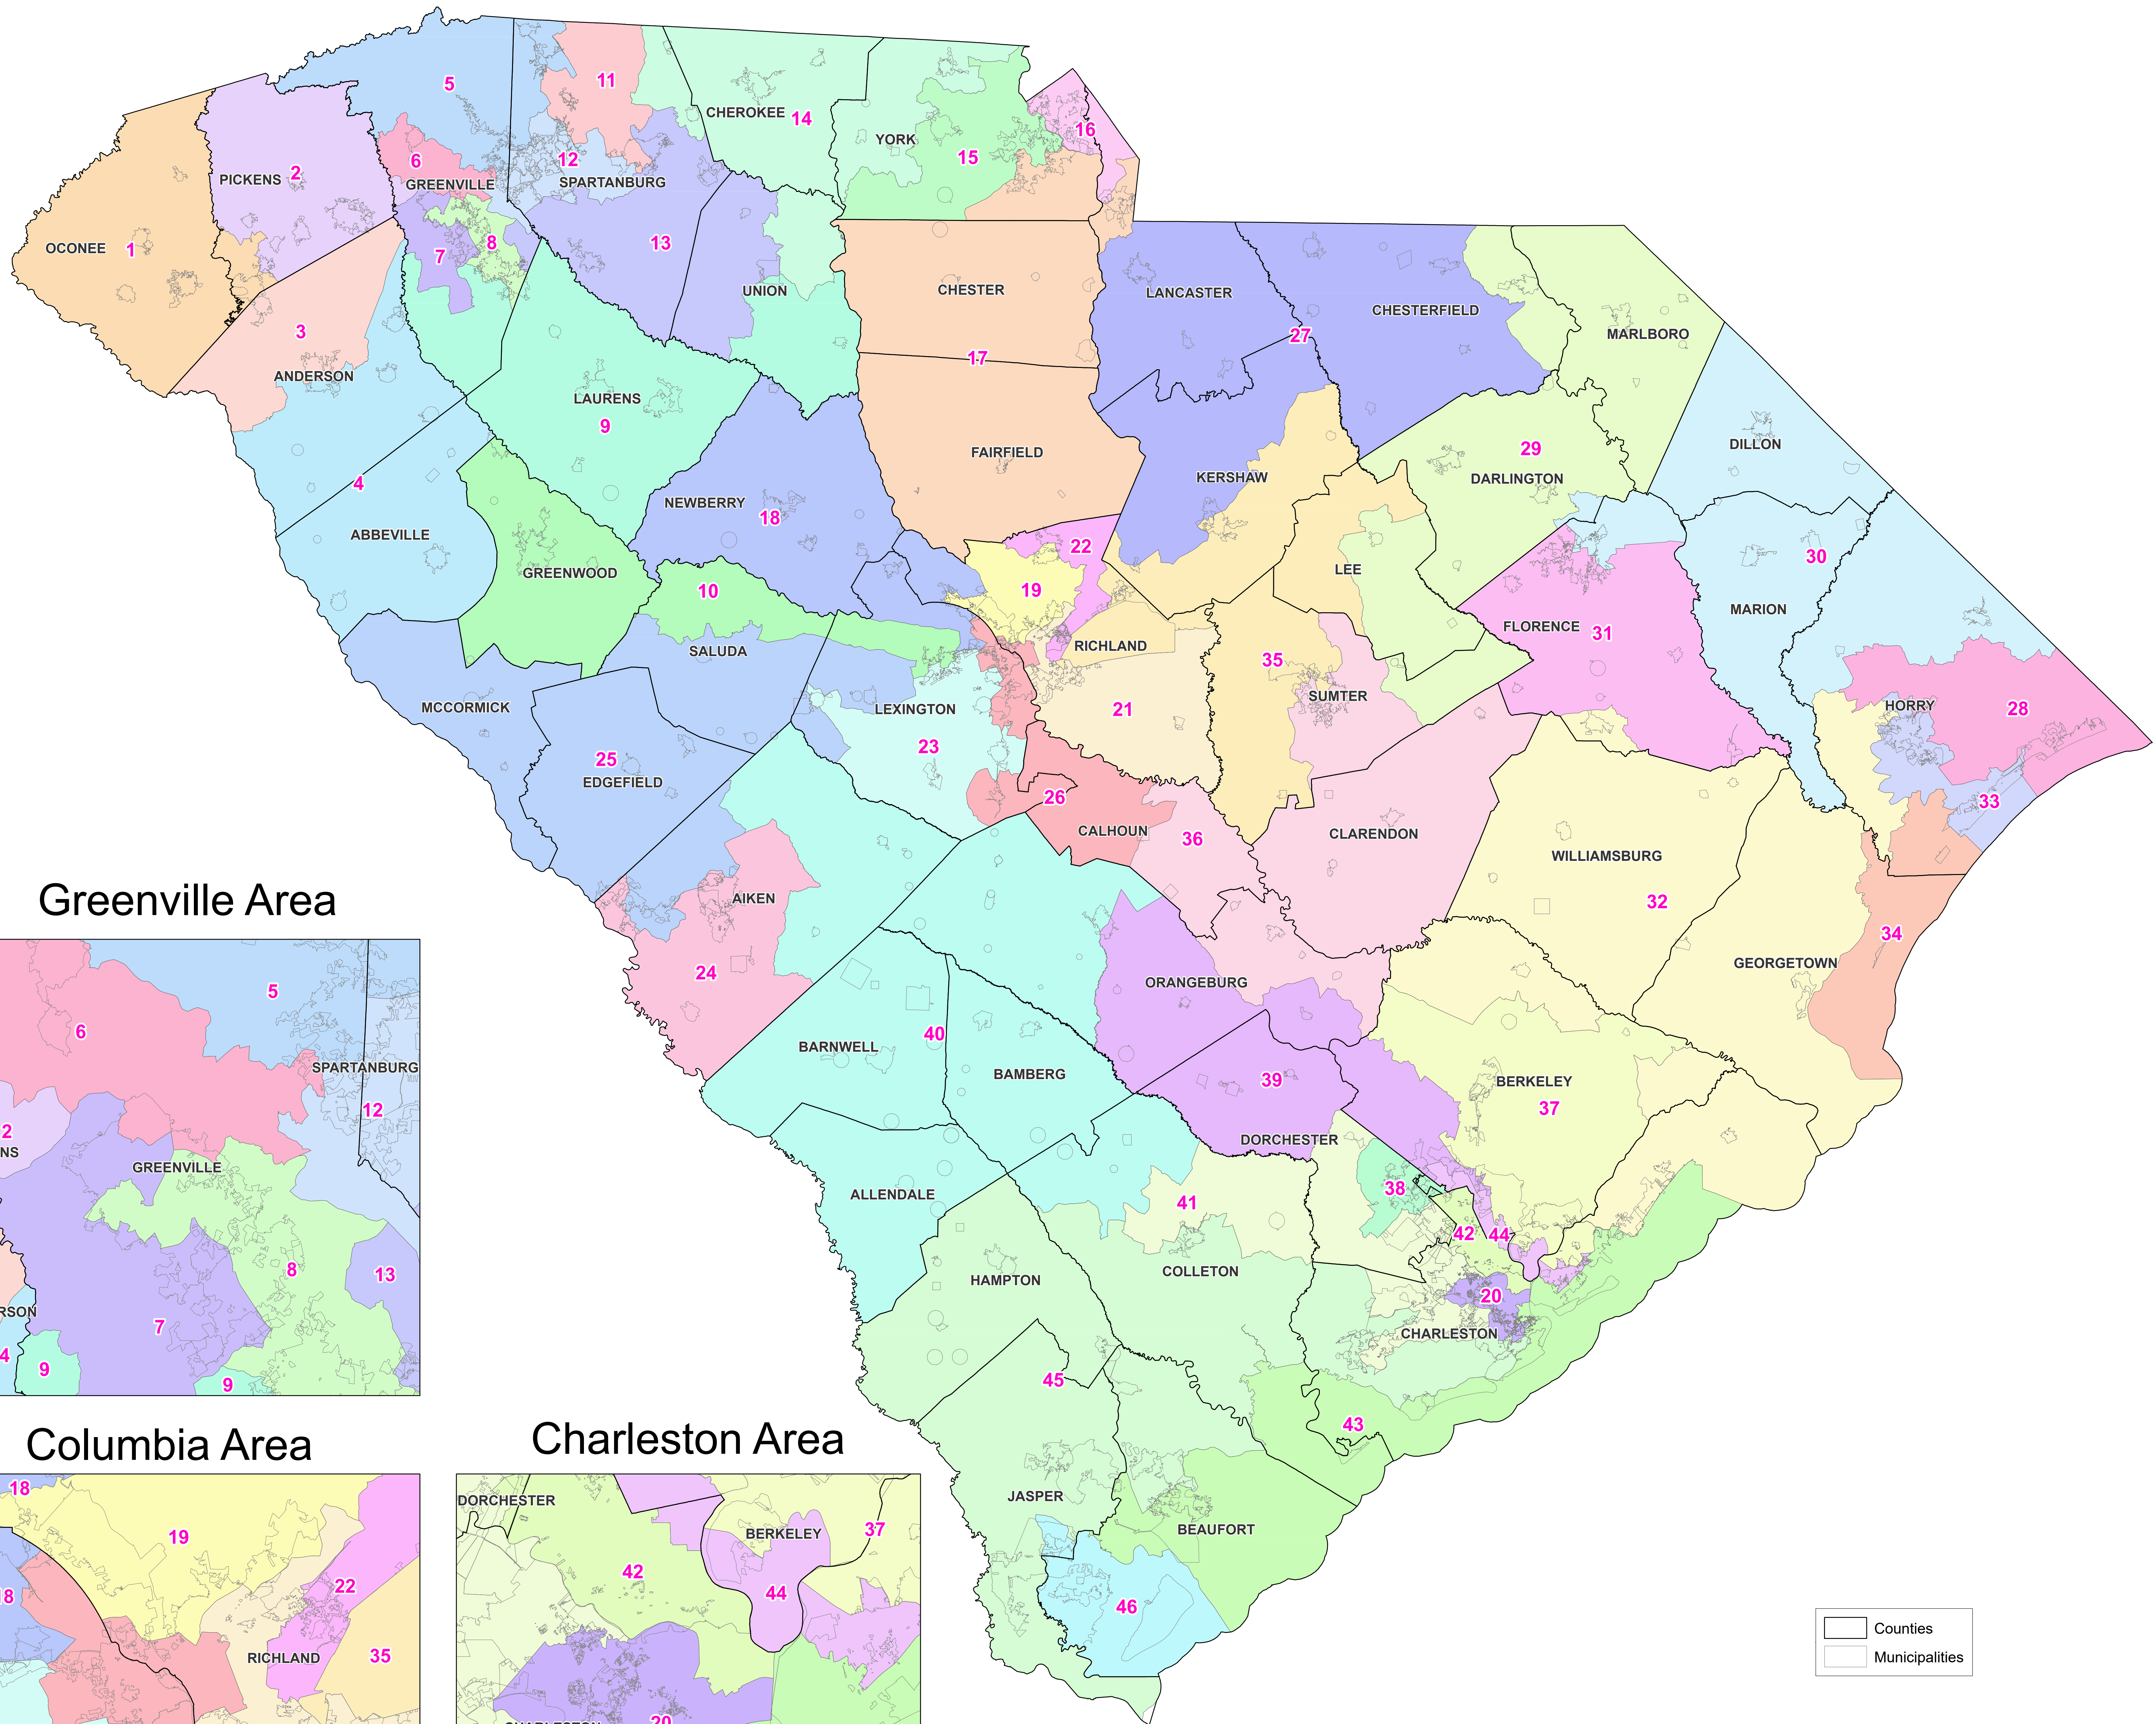

2020 South Carolina State Senate Districts

H.4493

Greenville Area

Columbia Area

Charleston Area

Counties
Municipalities