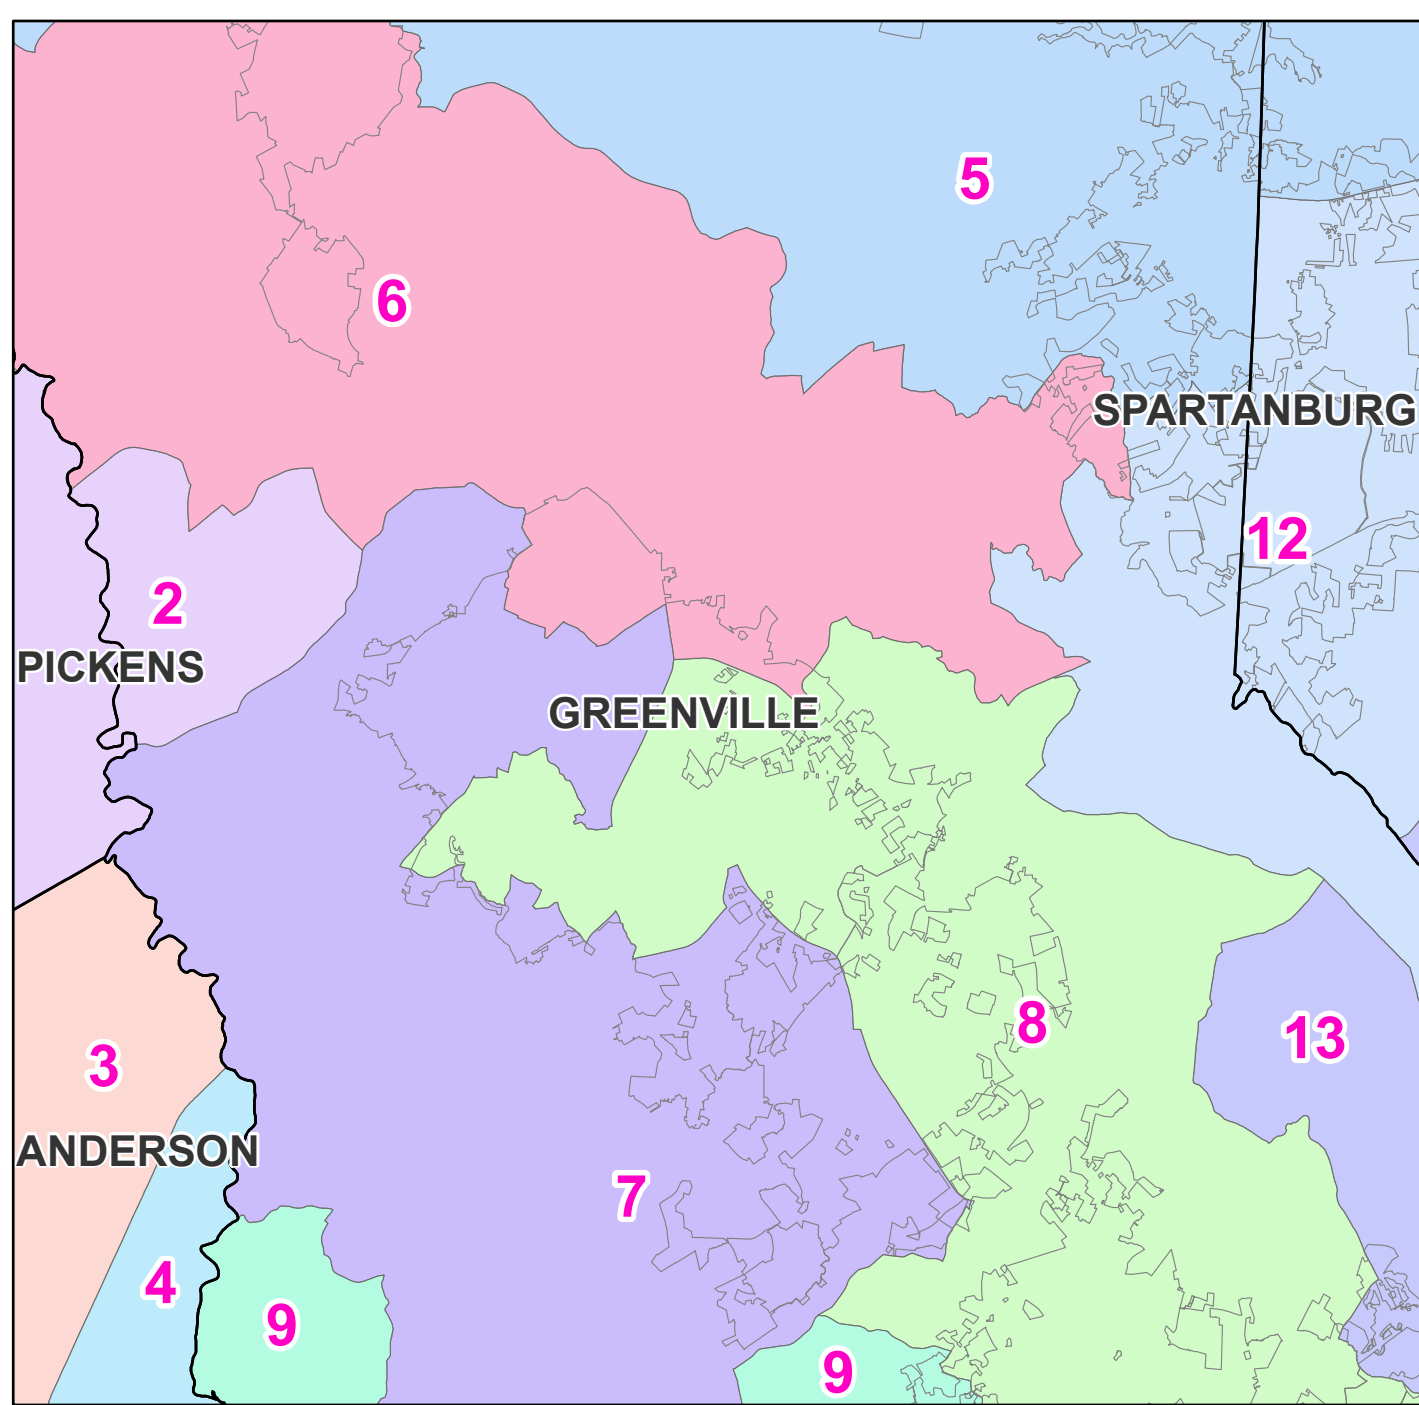

2020 South Carolina State Senate Districts

H.4493

Greenville Area

Columbia Area

Charleston Area

Counties
Municipalities