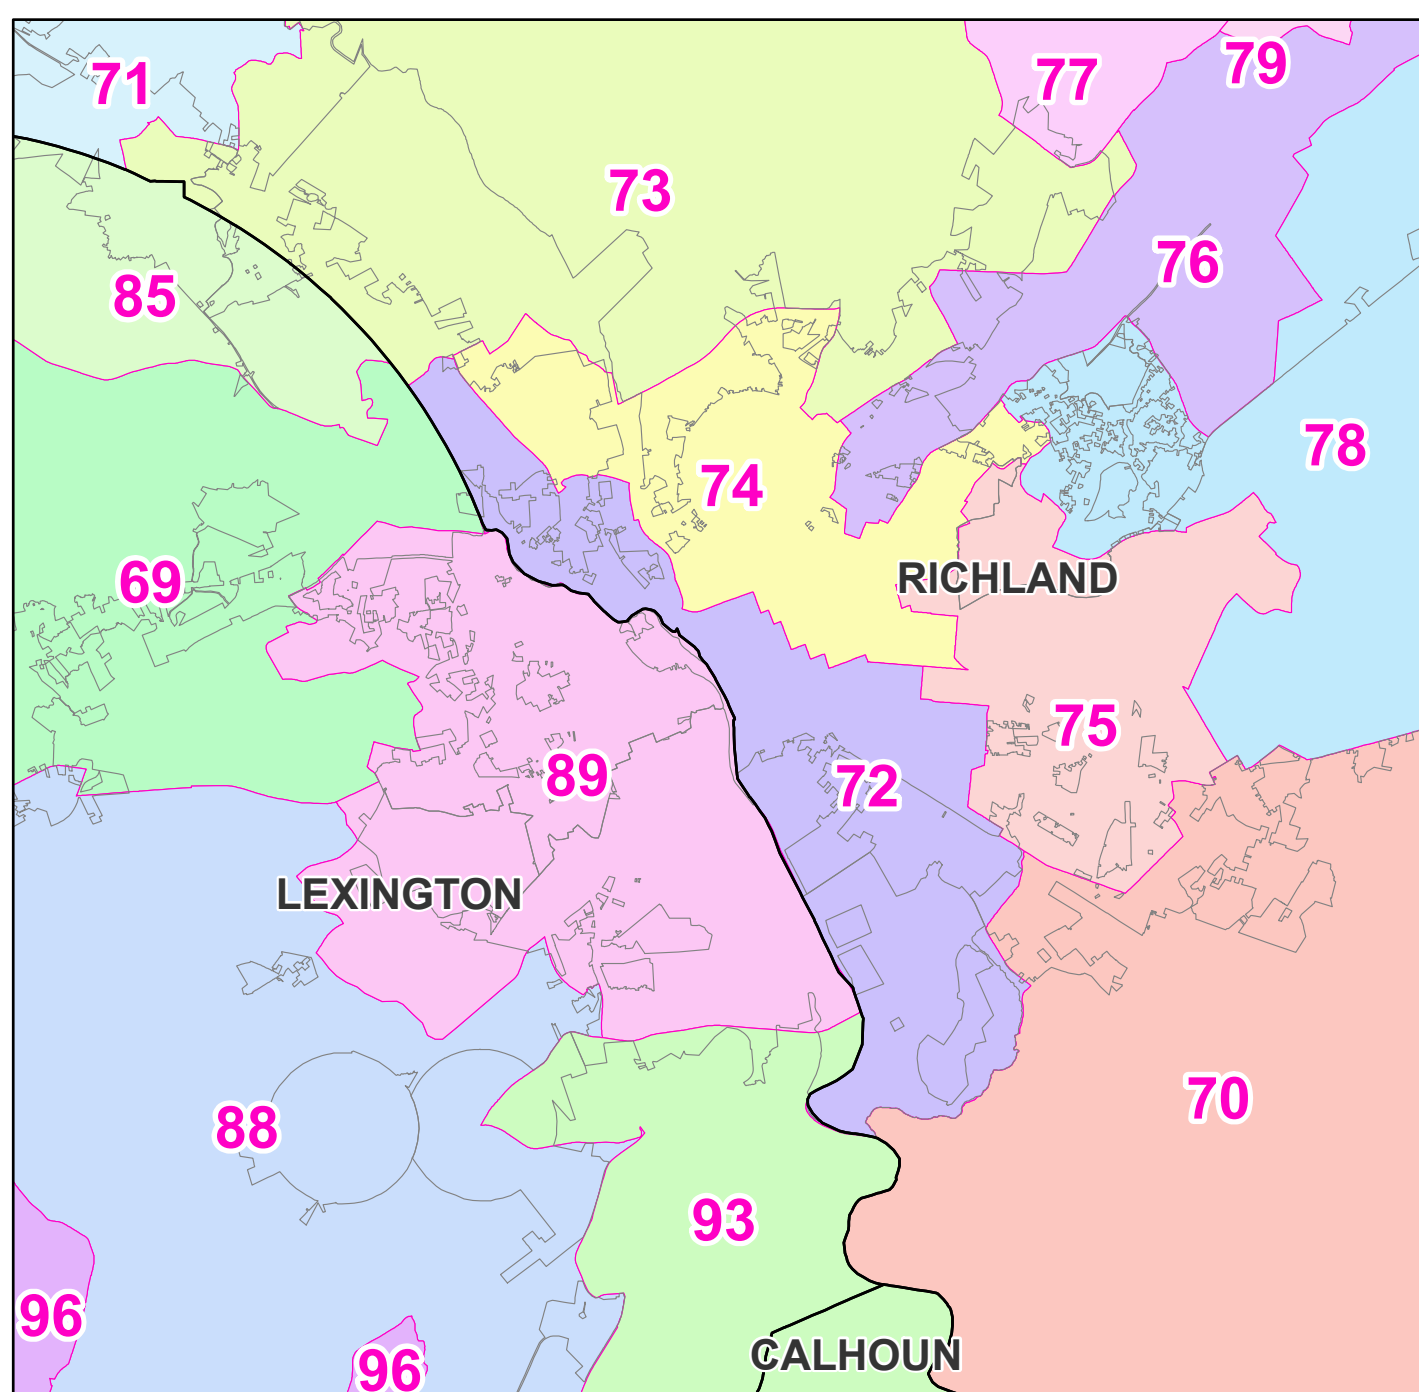

2020 South Carolina State House Districts

H.4493

Greenville Area

Columbia Area

Charleston Area

Counties
Municipalities