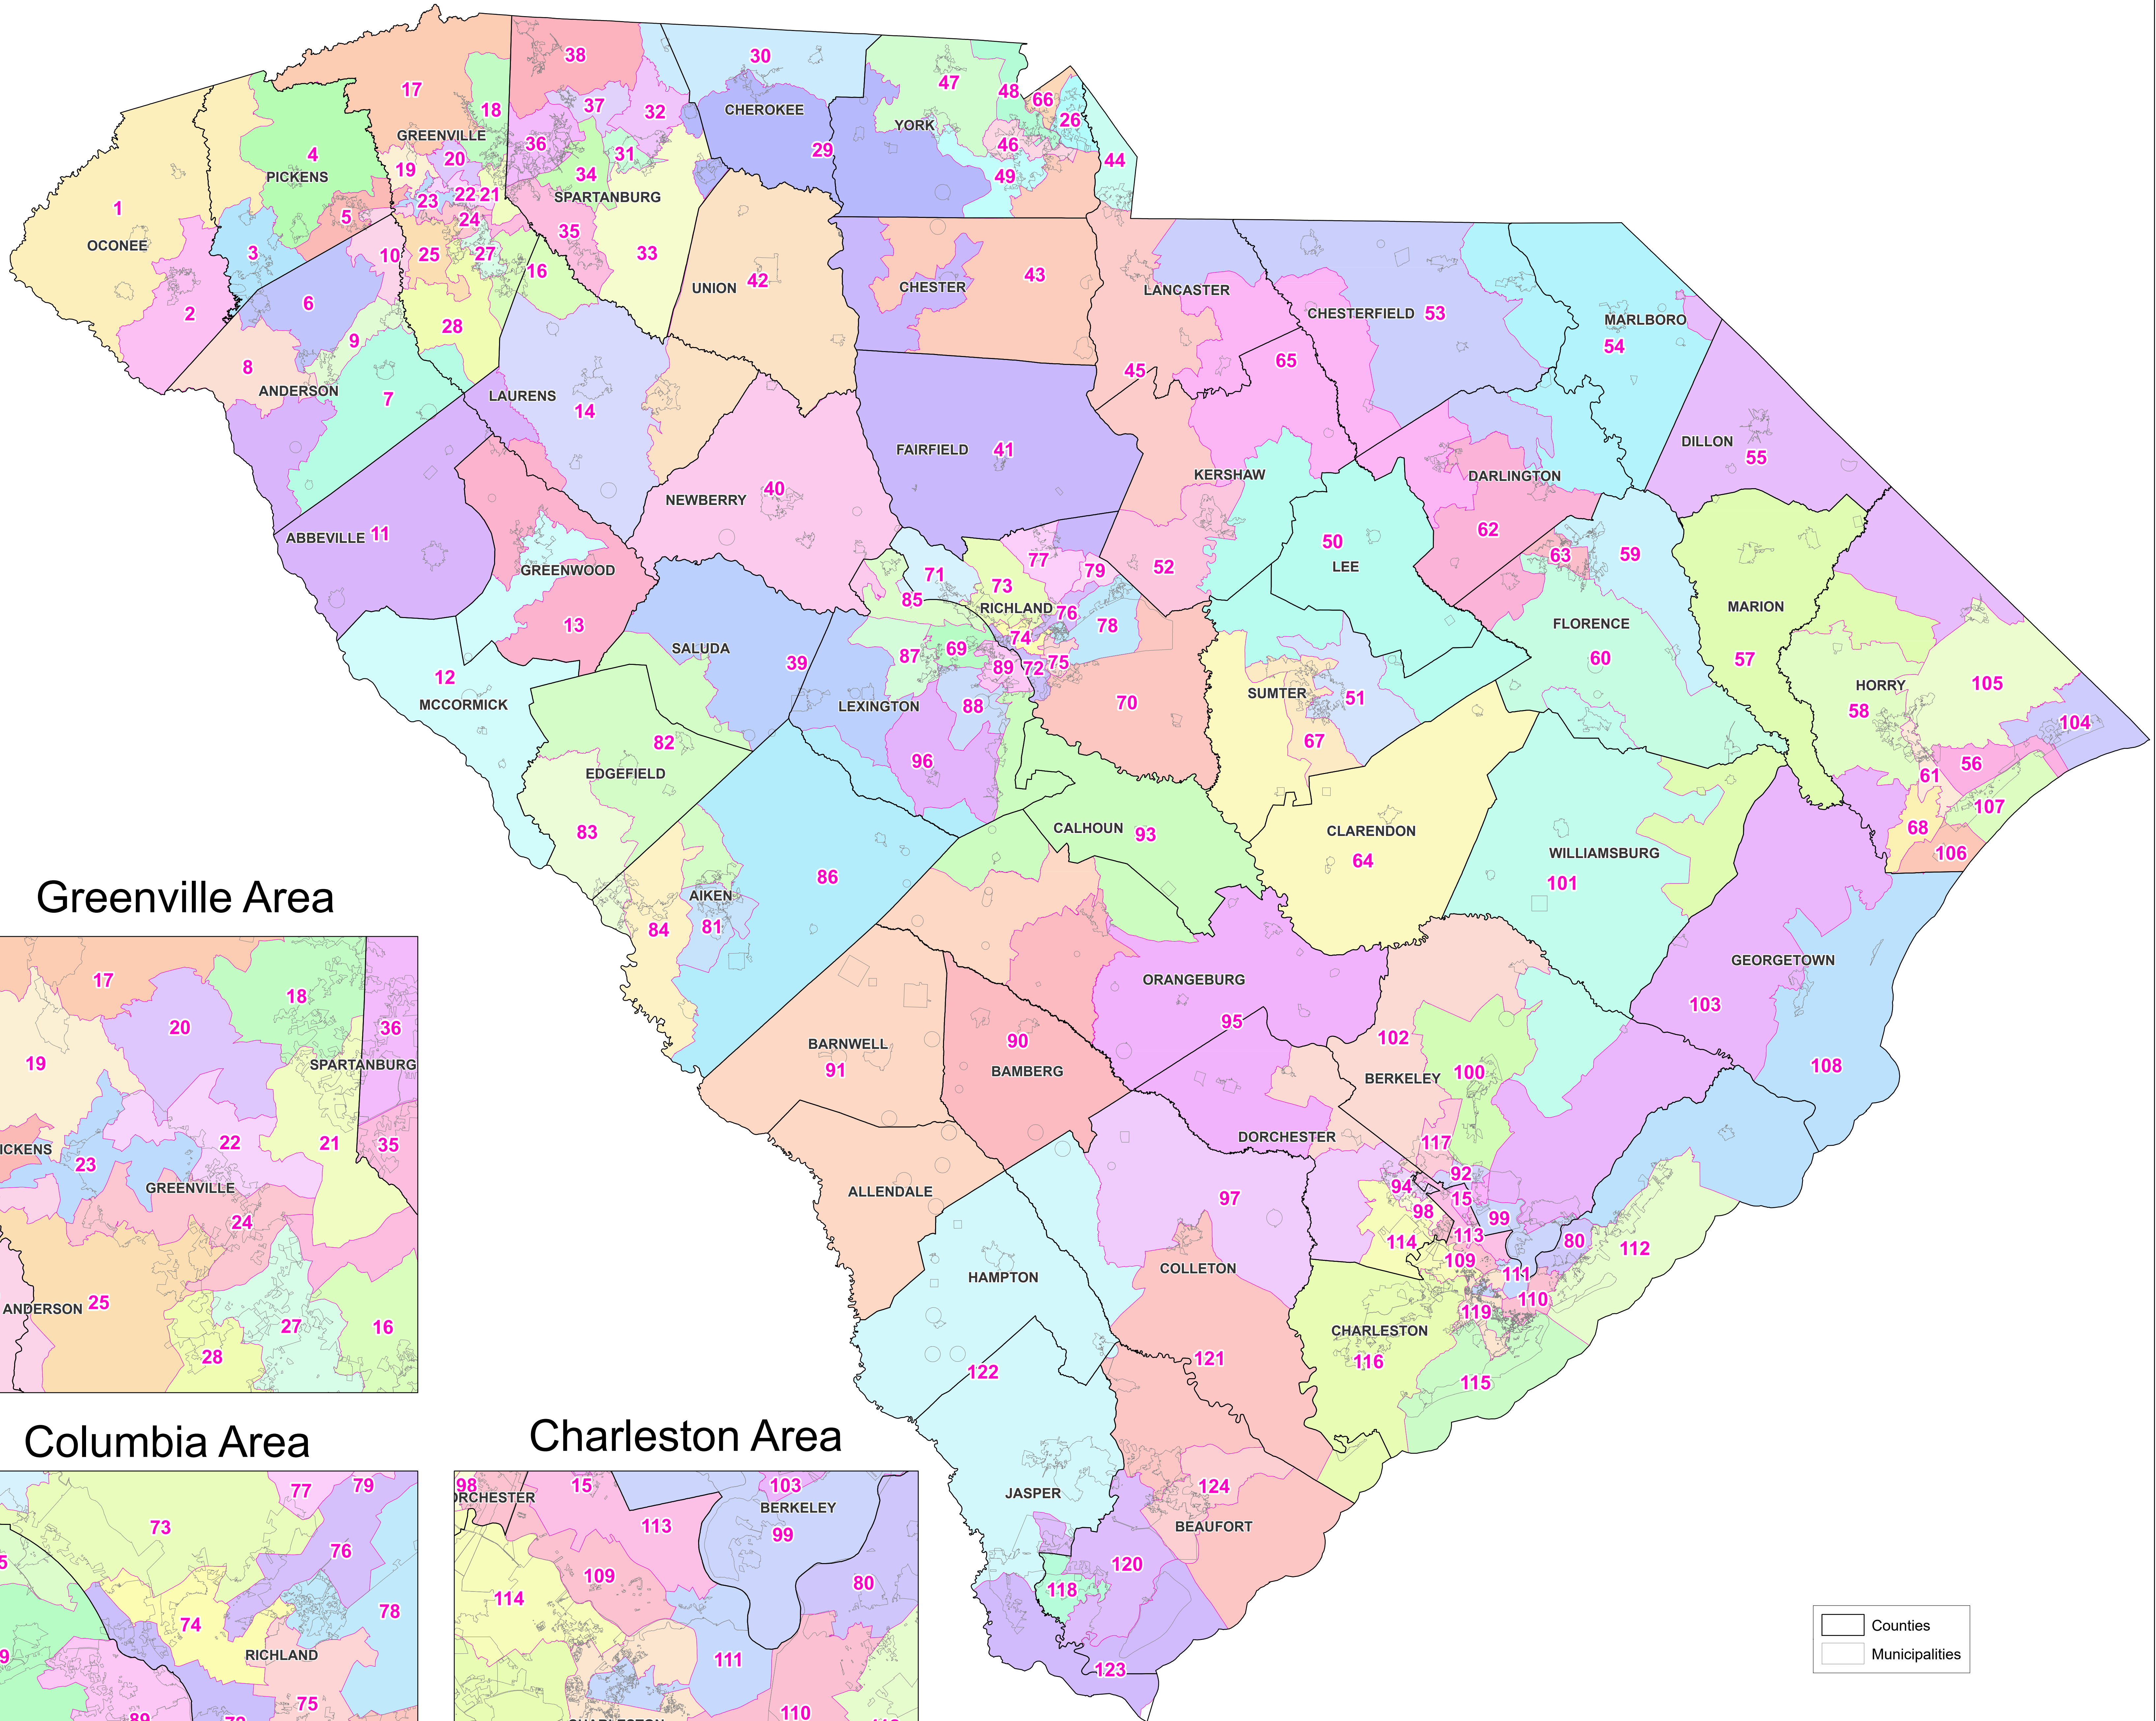

2020 South Carolina State House Districts

H.4493

Greenville Area

Columbia Area

Charleston Area

Counties
Municipalities