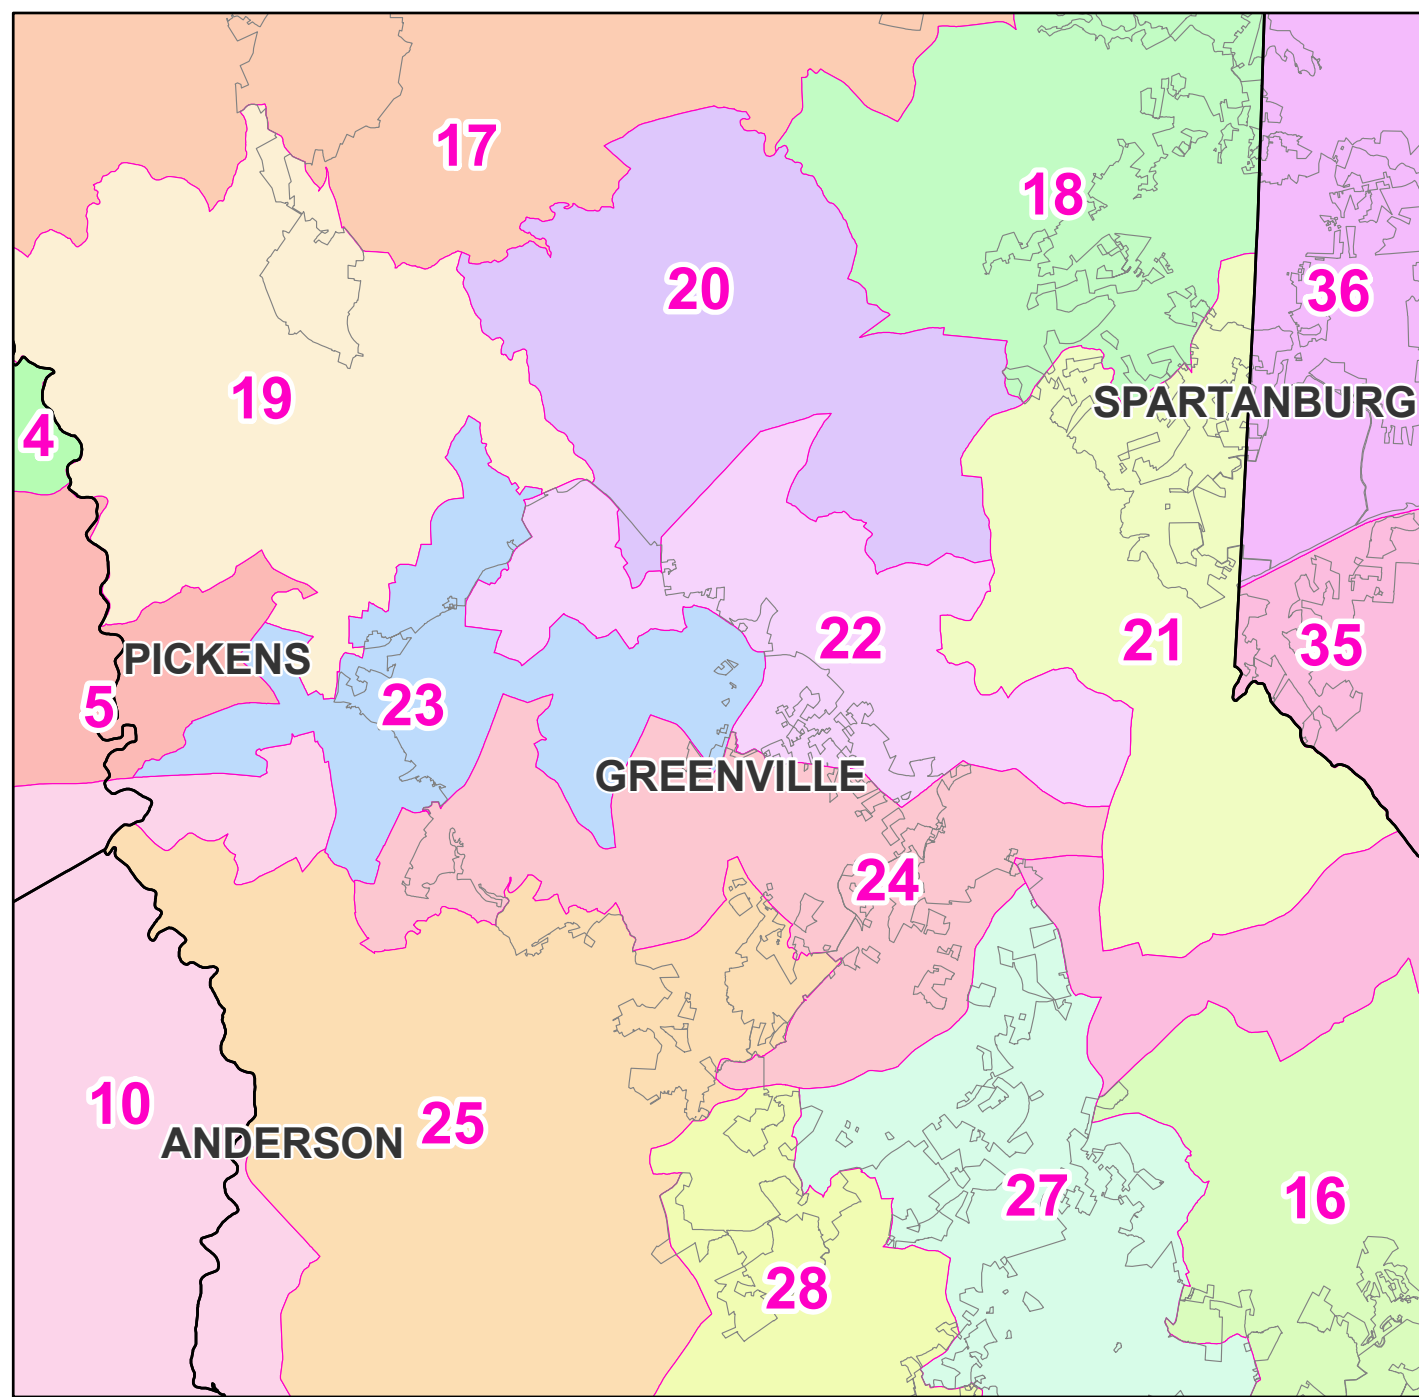

2020 South Carolina State House Districts

H.4493

Greenville Area

Columbia Area

Charleston Area

Counties
Municipalities