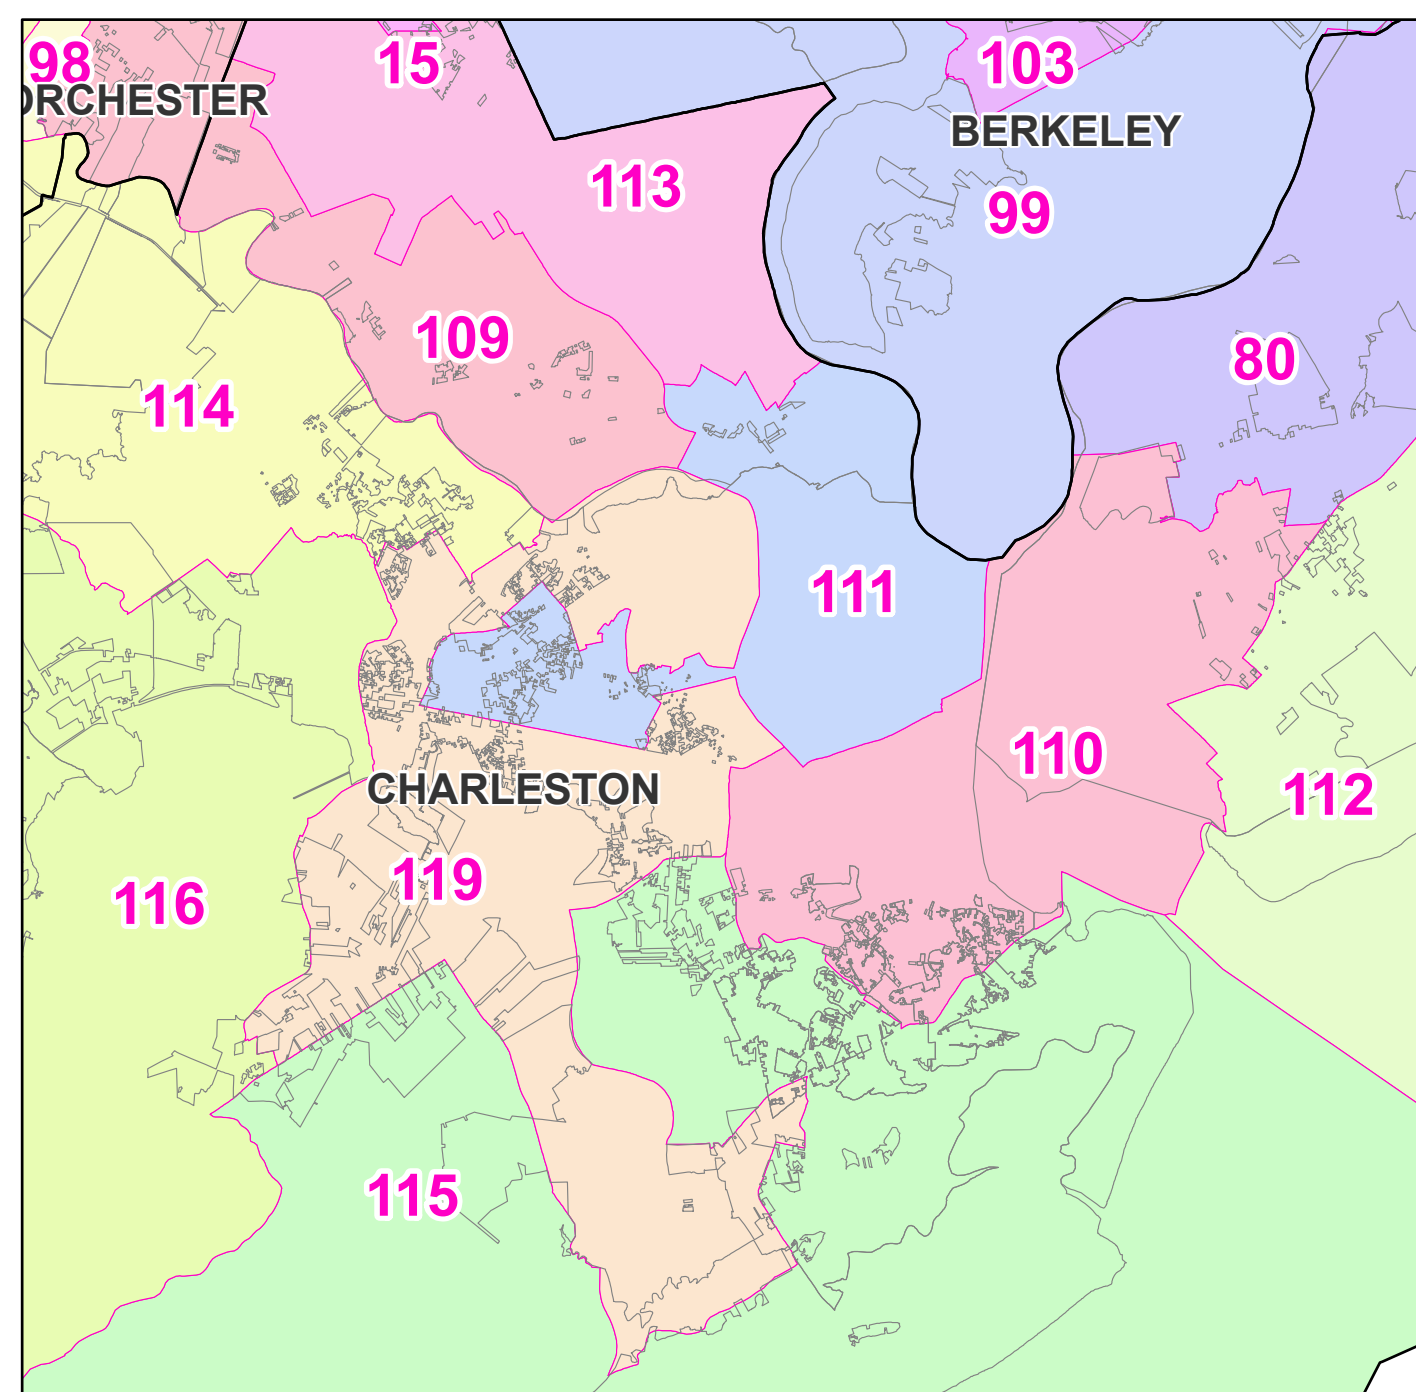

2020 South Carolina State House Districts

H.4493

Greenville Area

Columbia Area

Charleston Area

Counties
Municipalities