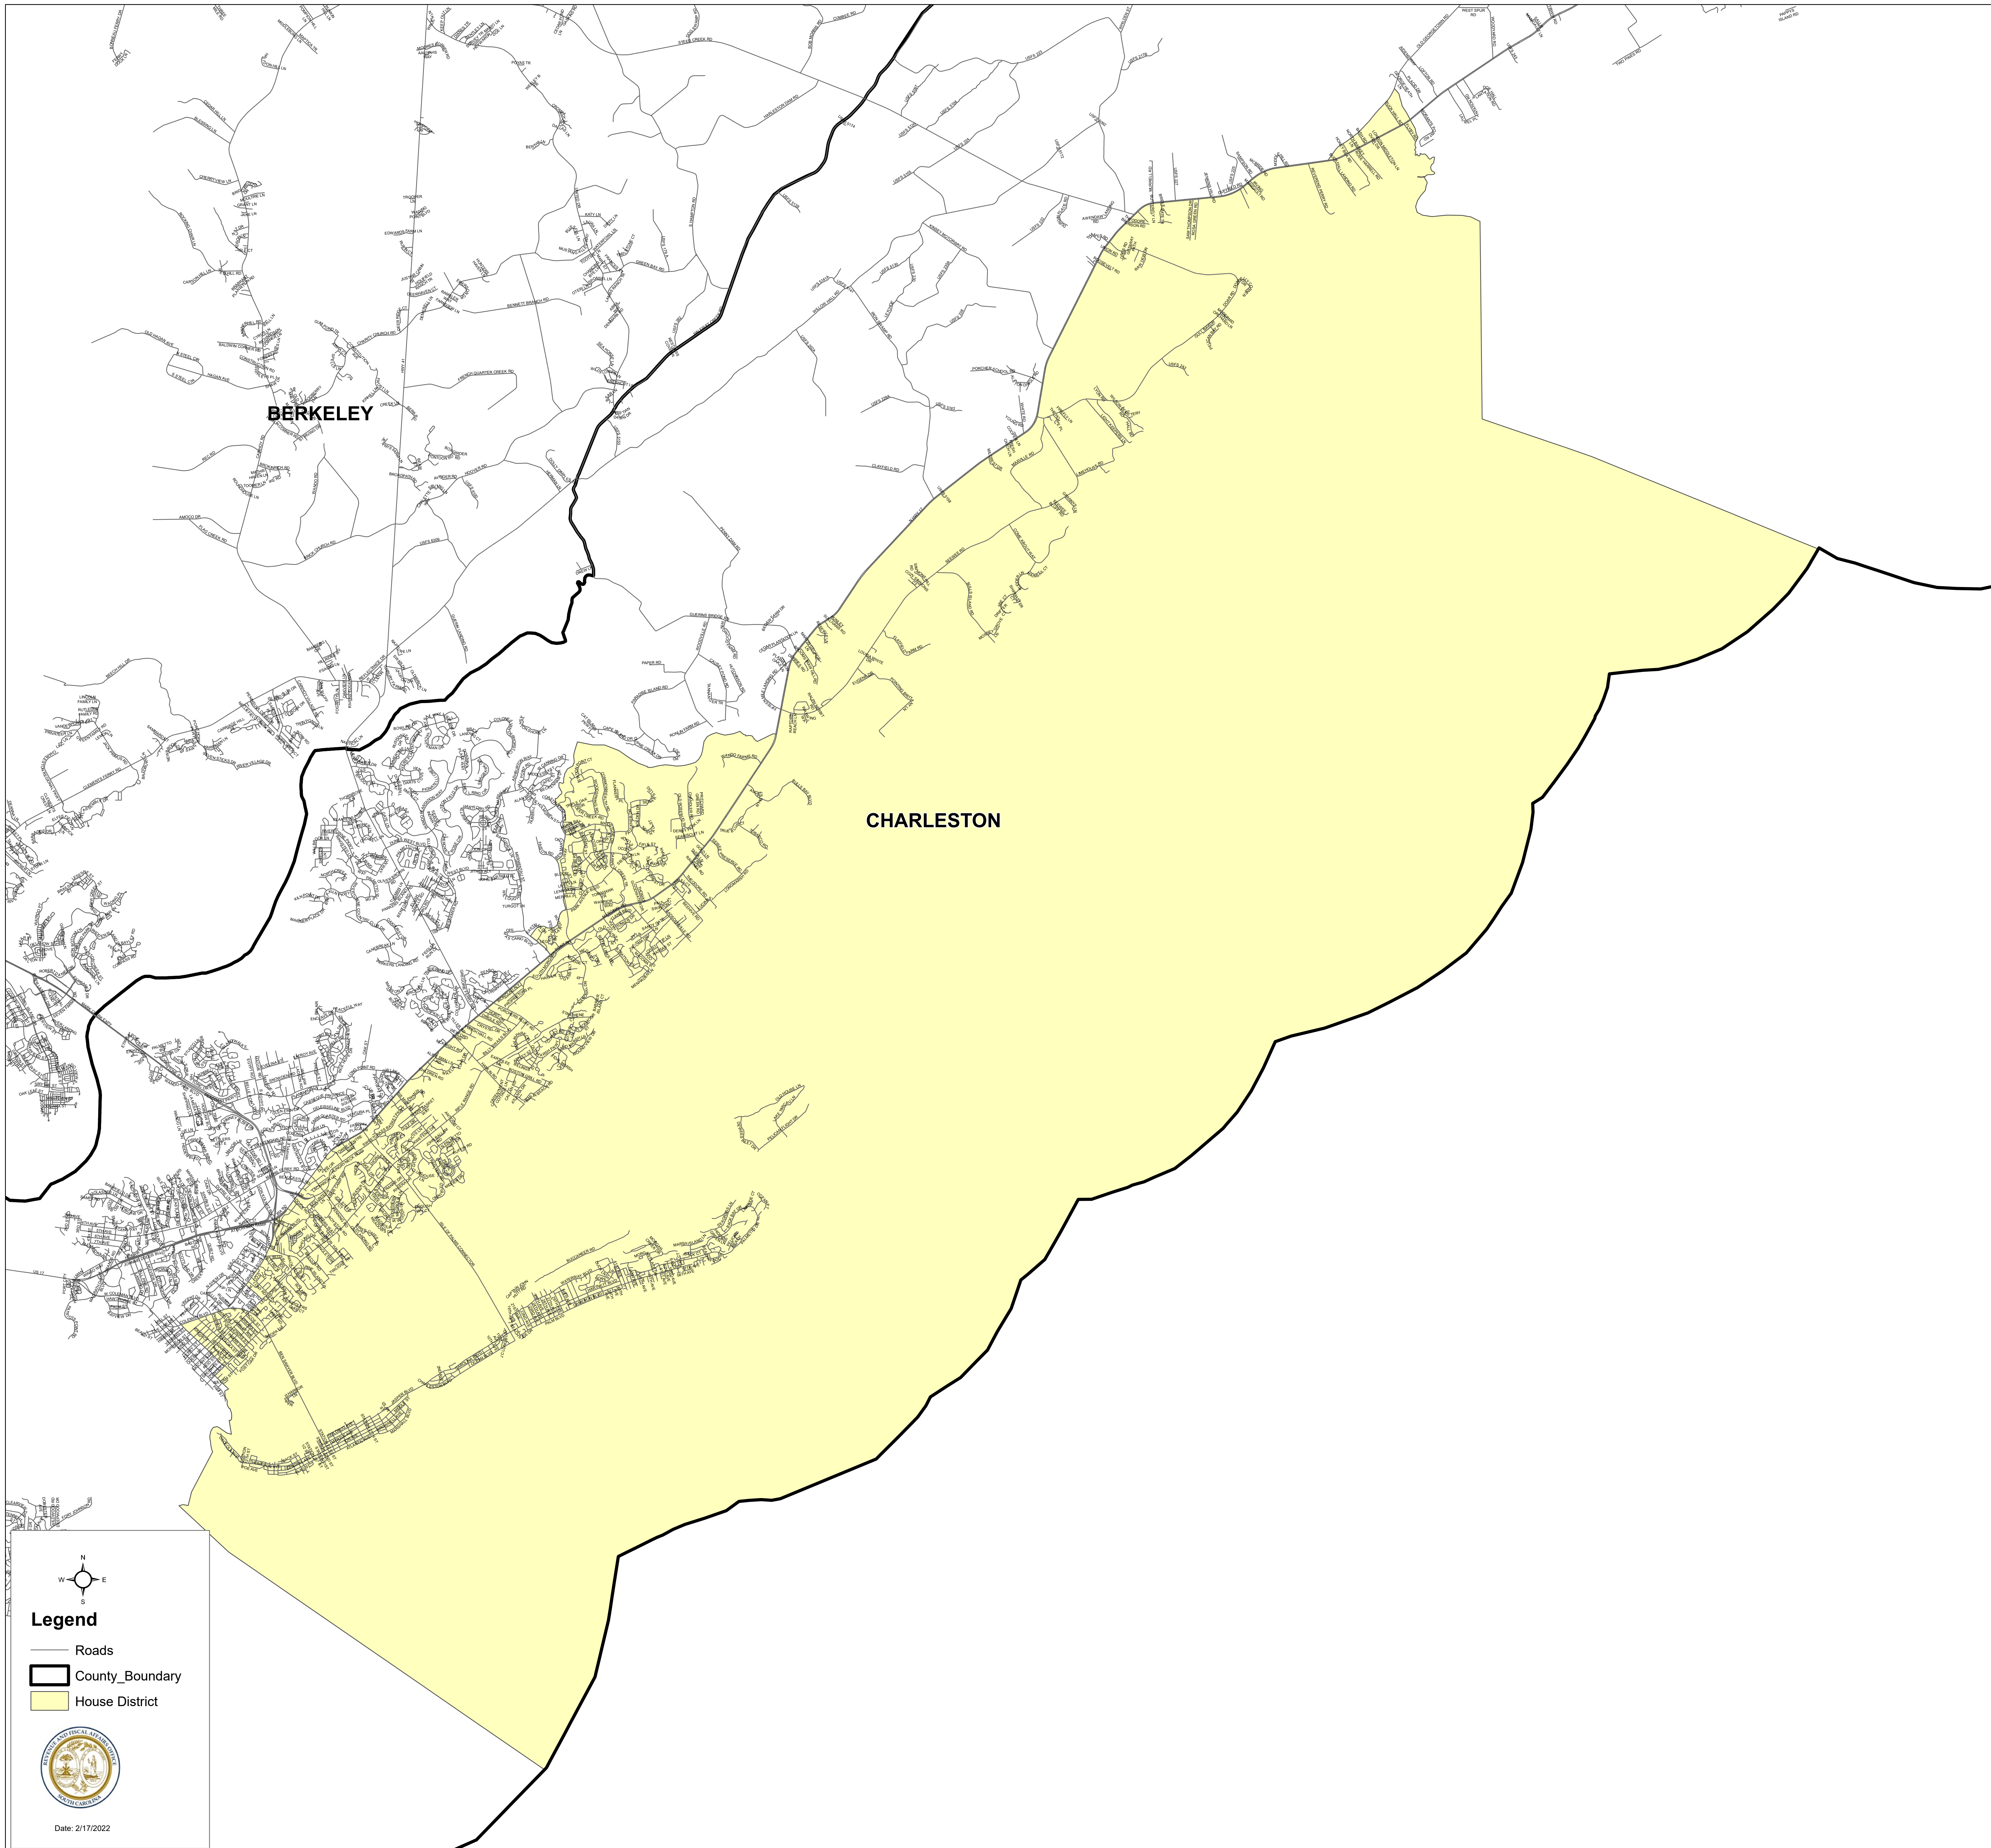

South Carolina House District 112

H.4493

Legend

- Roads
- County_Boundary
- House District

Date: 2/17/2022