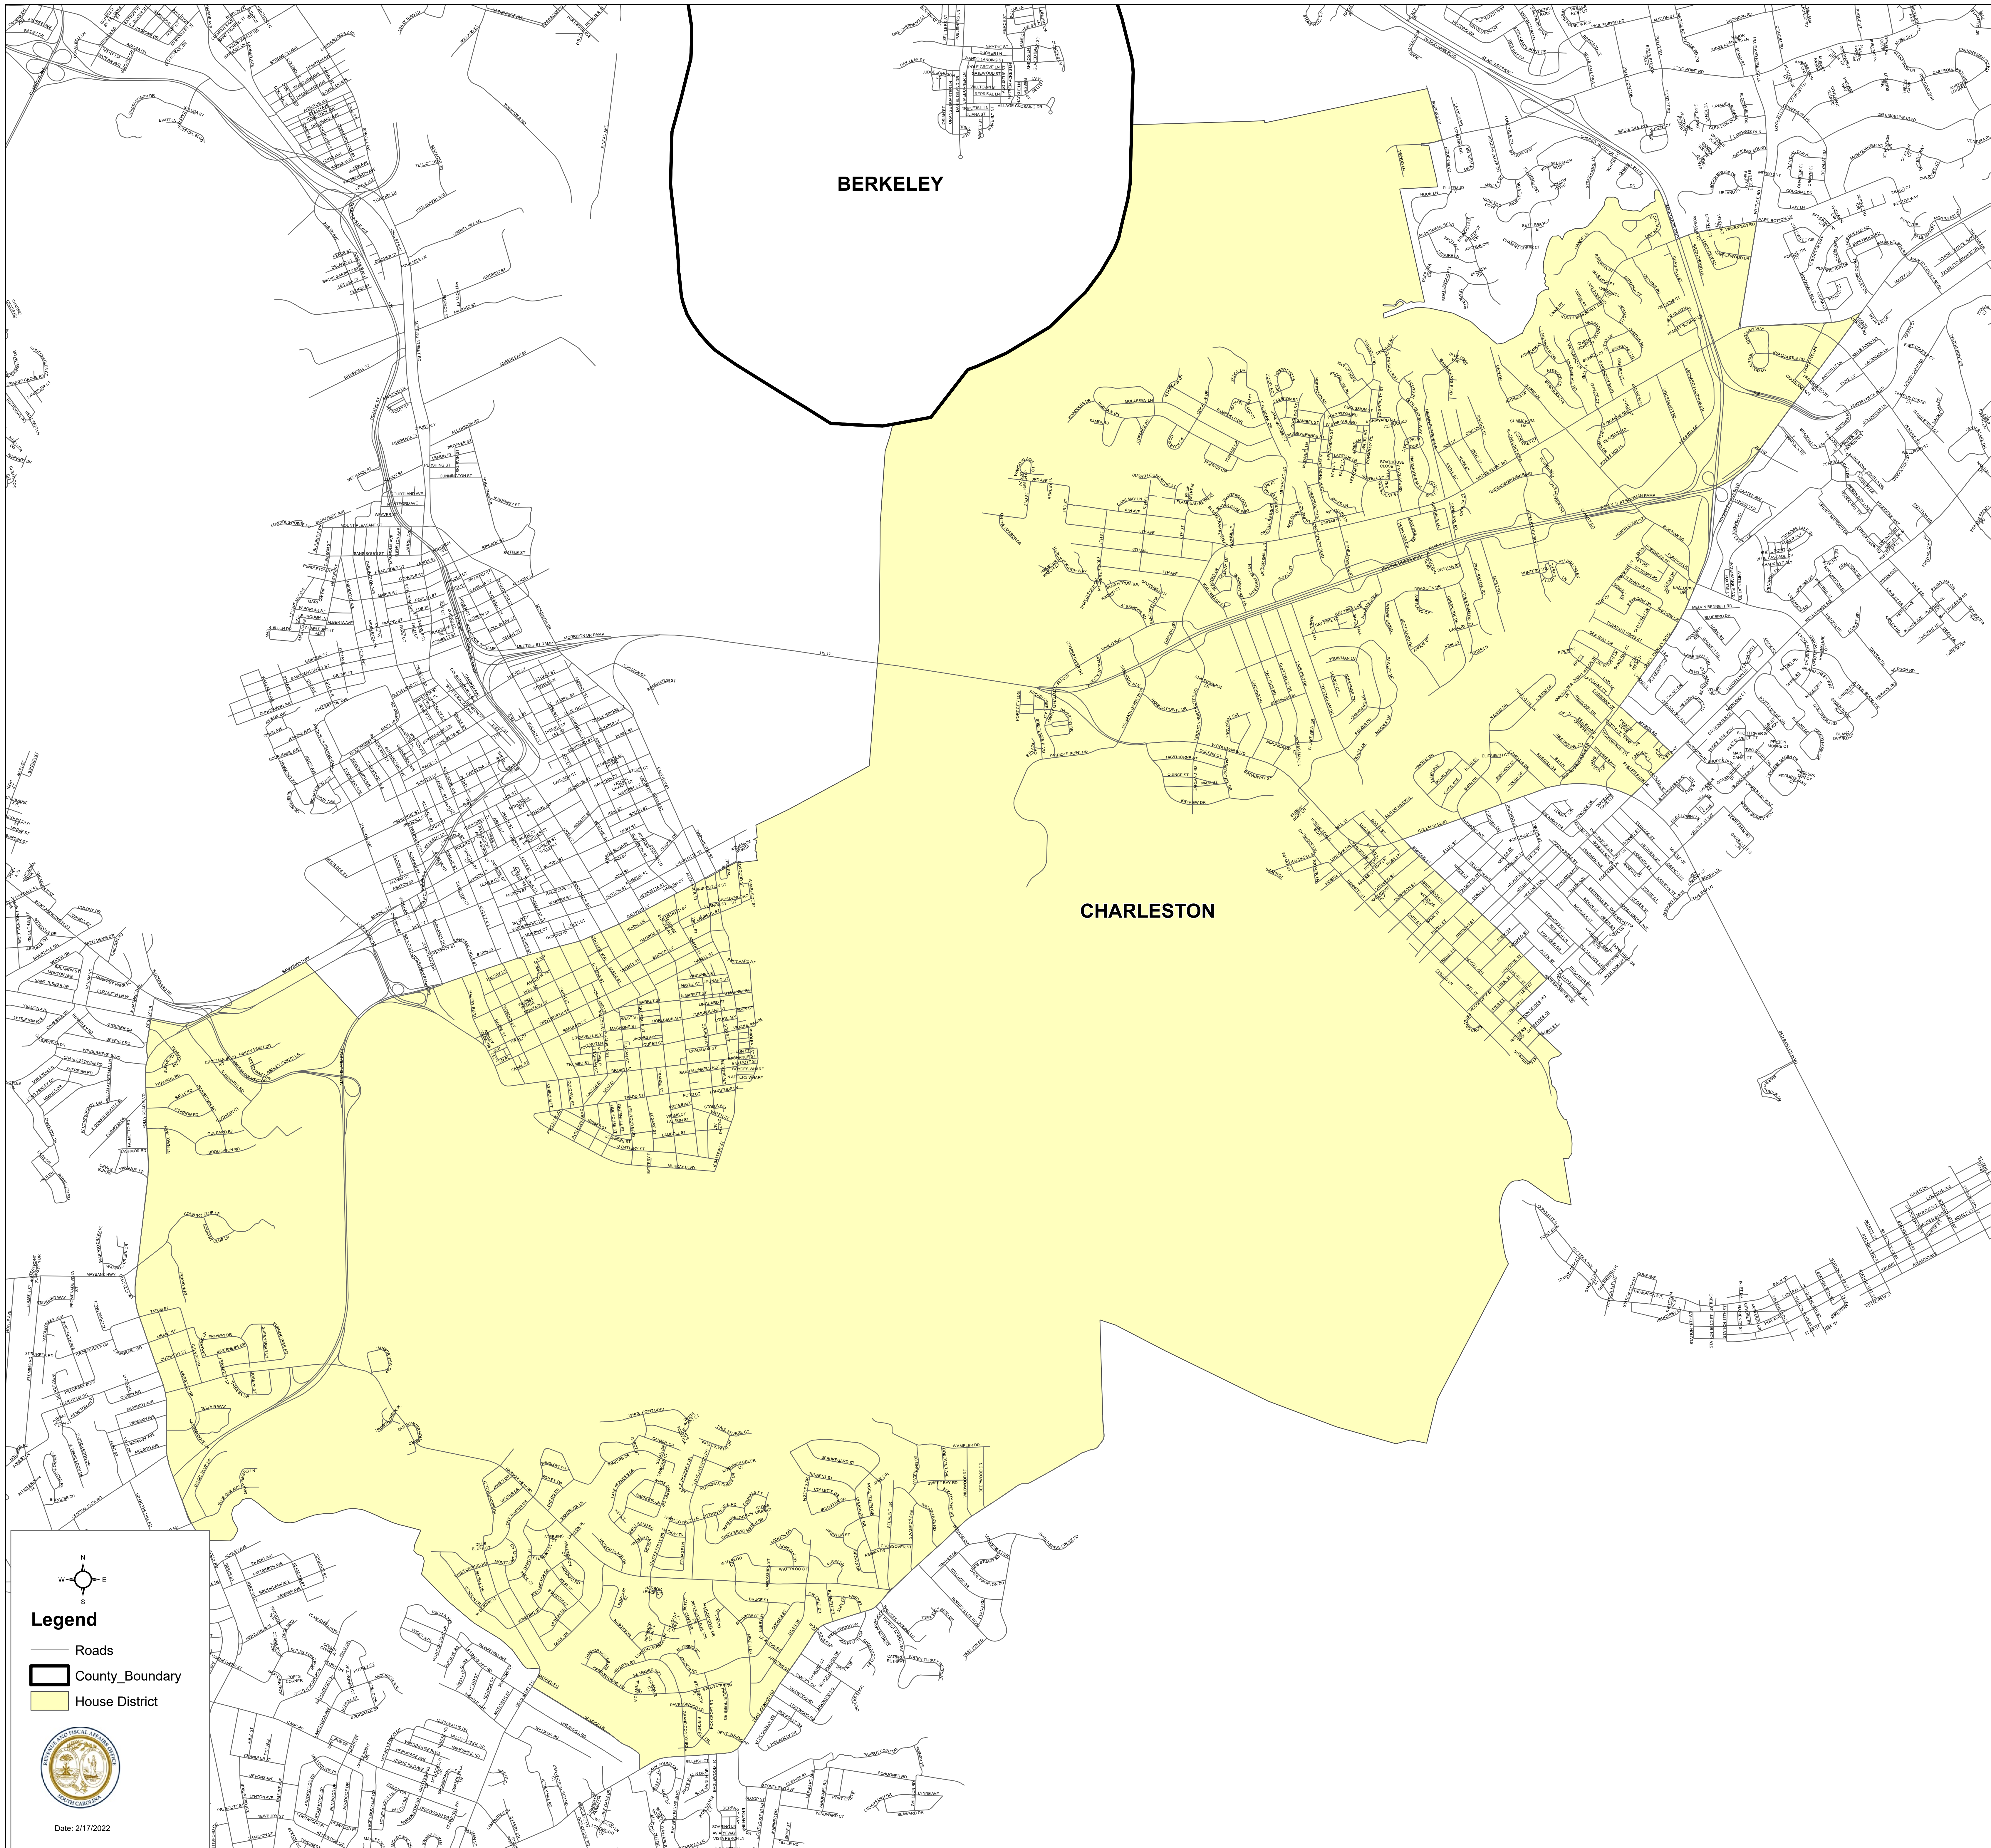

South Carolina House District 110

H.4493

BERKELEY

CHARLESTON

Legend

- Roads
- ▭ County_Boundary
- ▭ House District

Date: 2/17/2022