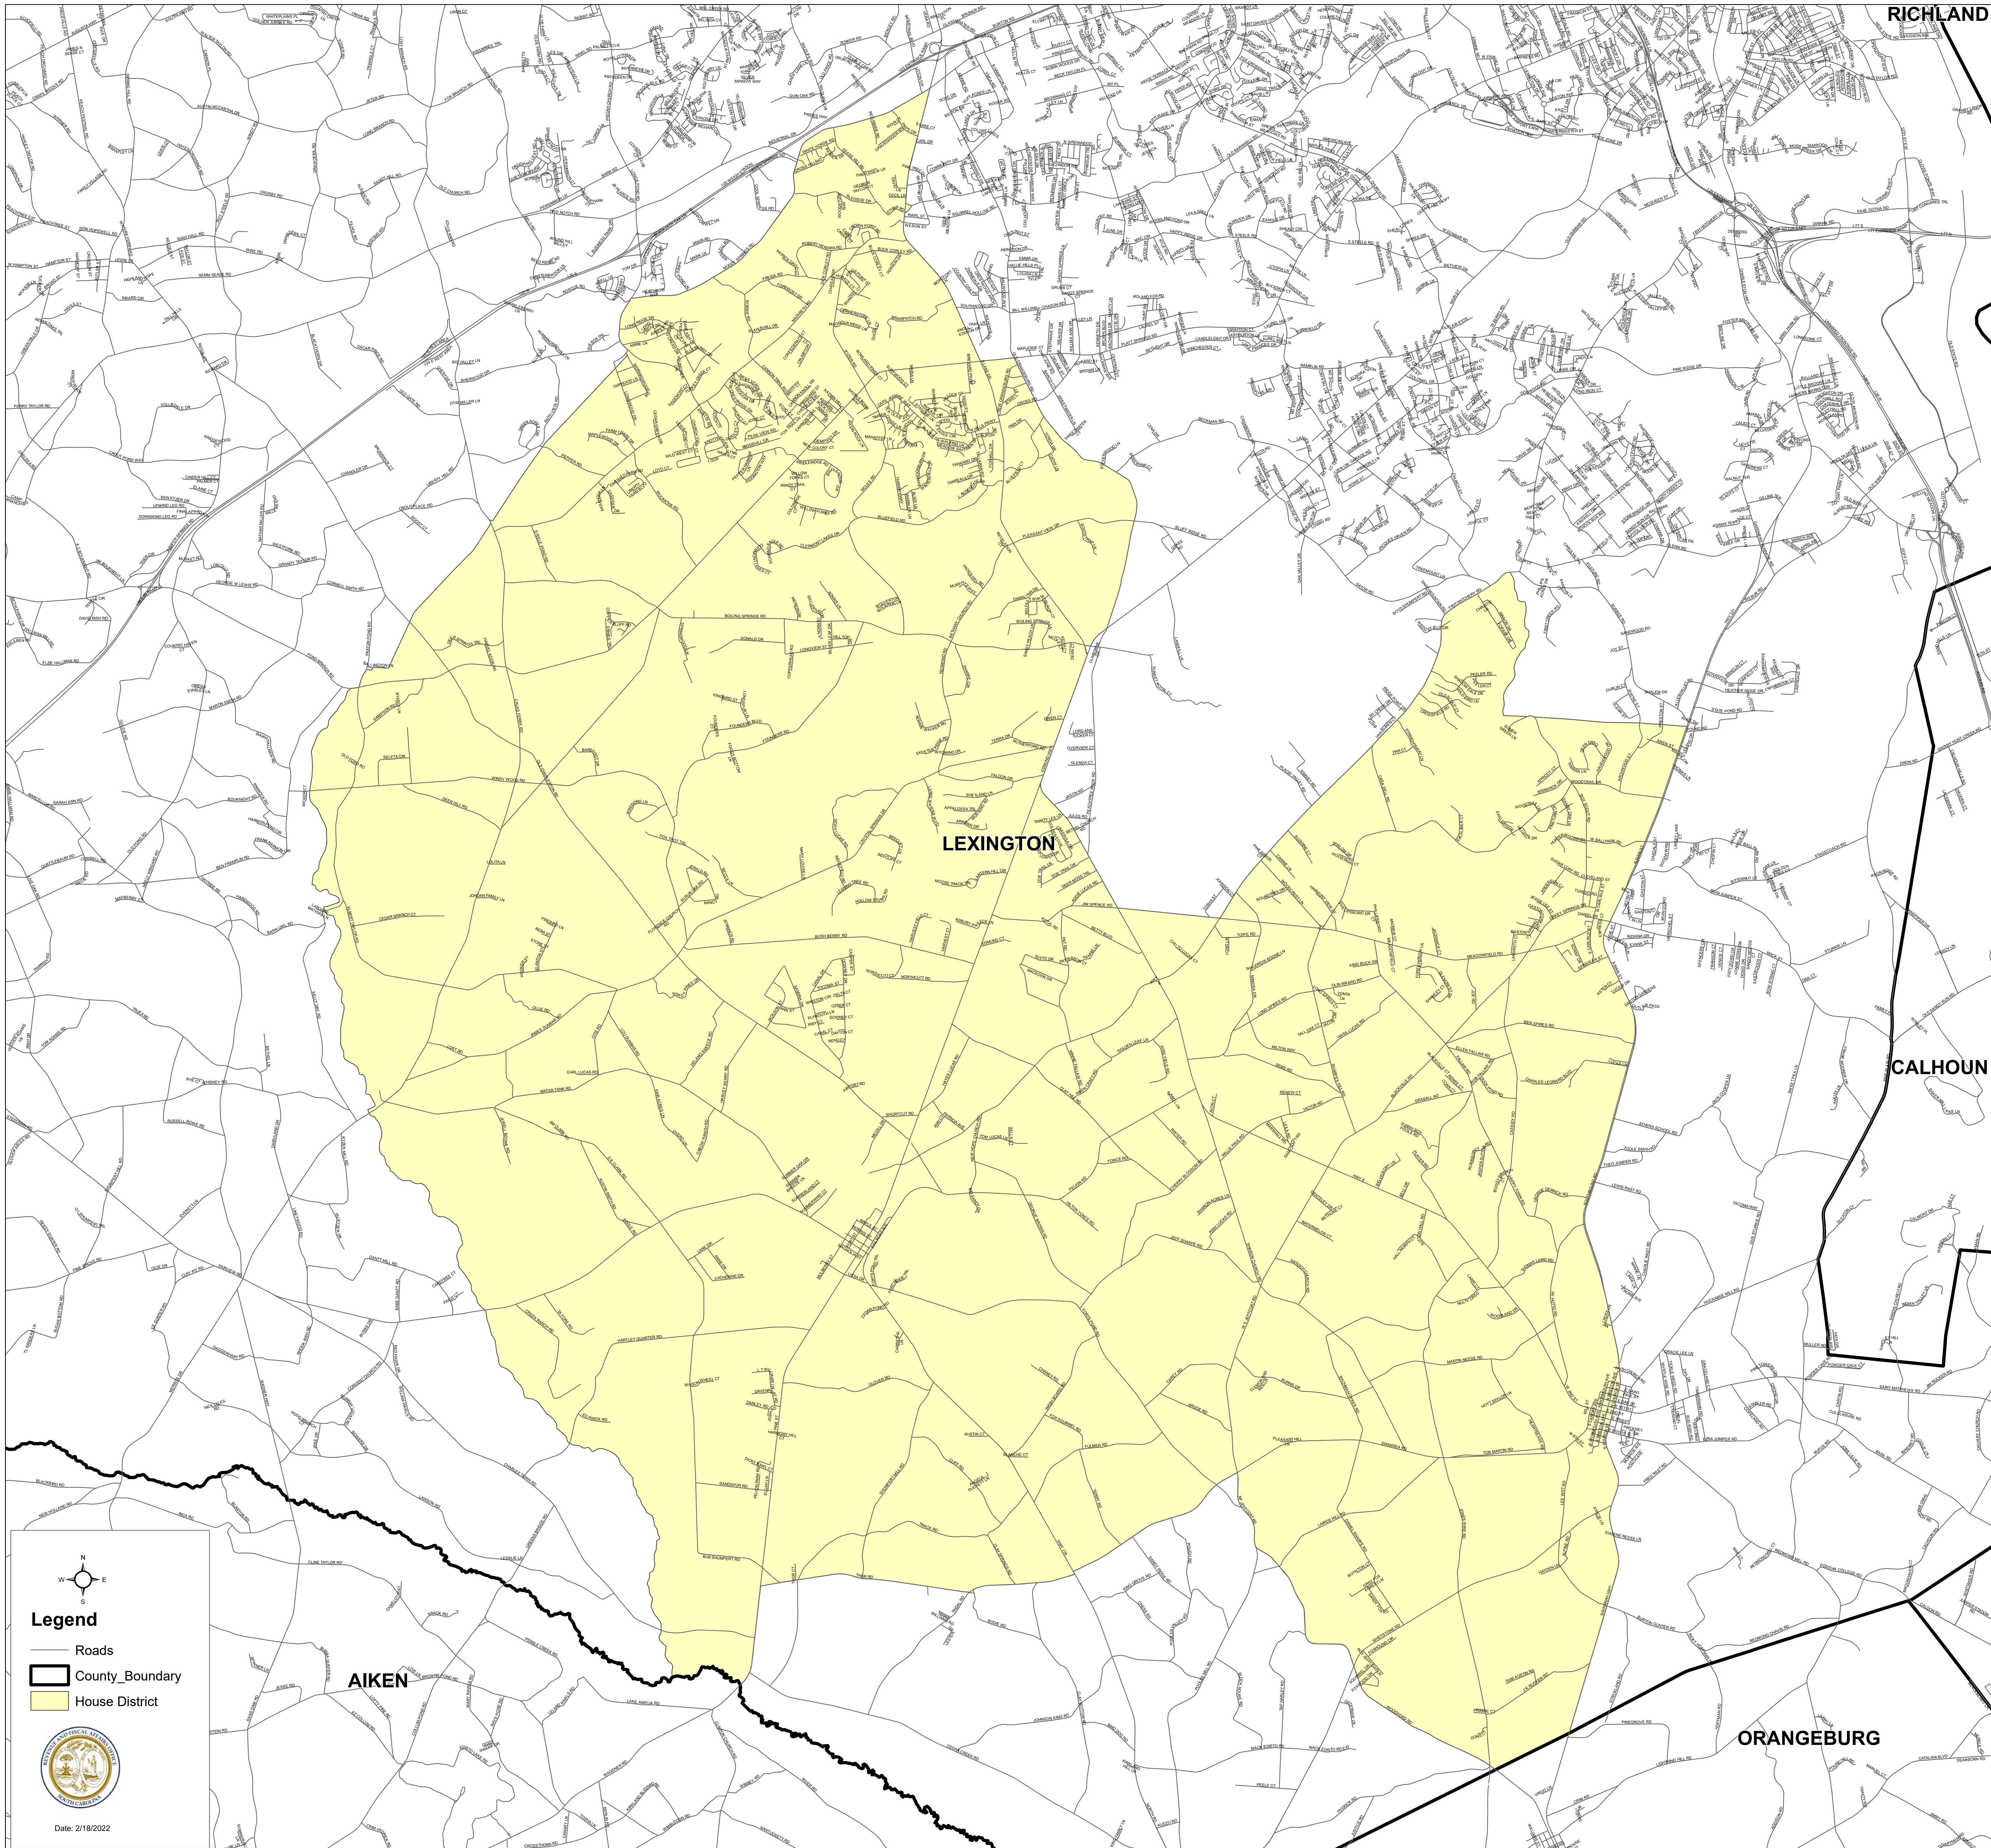

South Carolina House District 96

H.4493

Legend

- Roads
- County_Boundary
- House District

Date: 2/18/2022