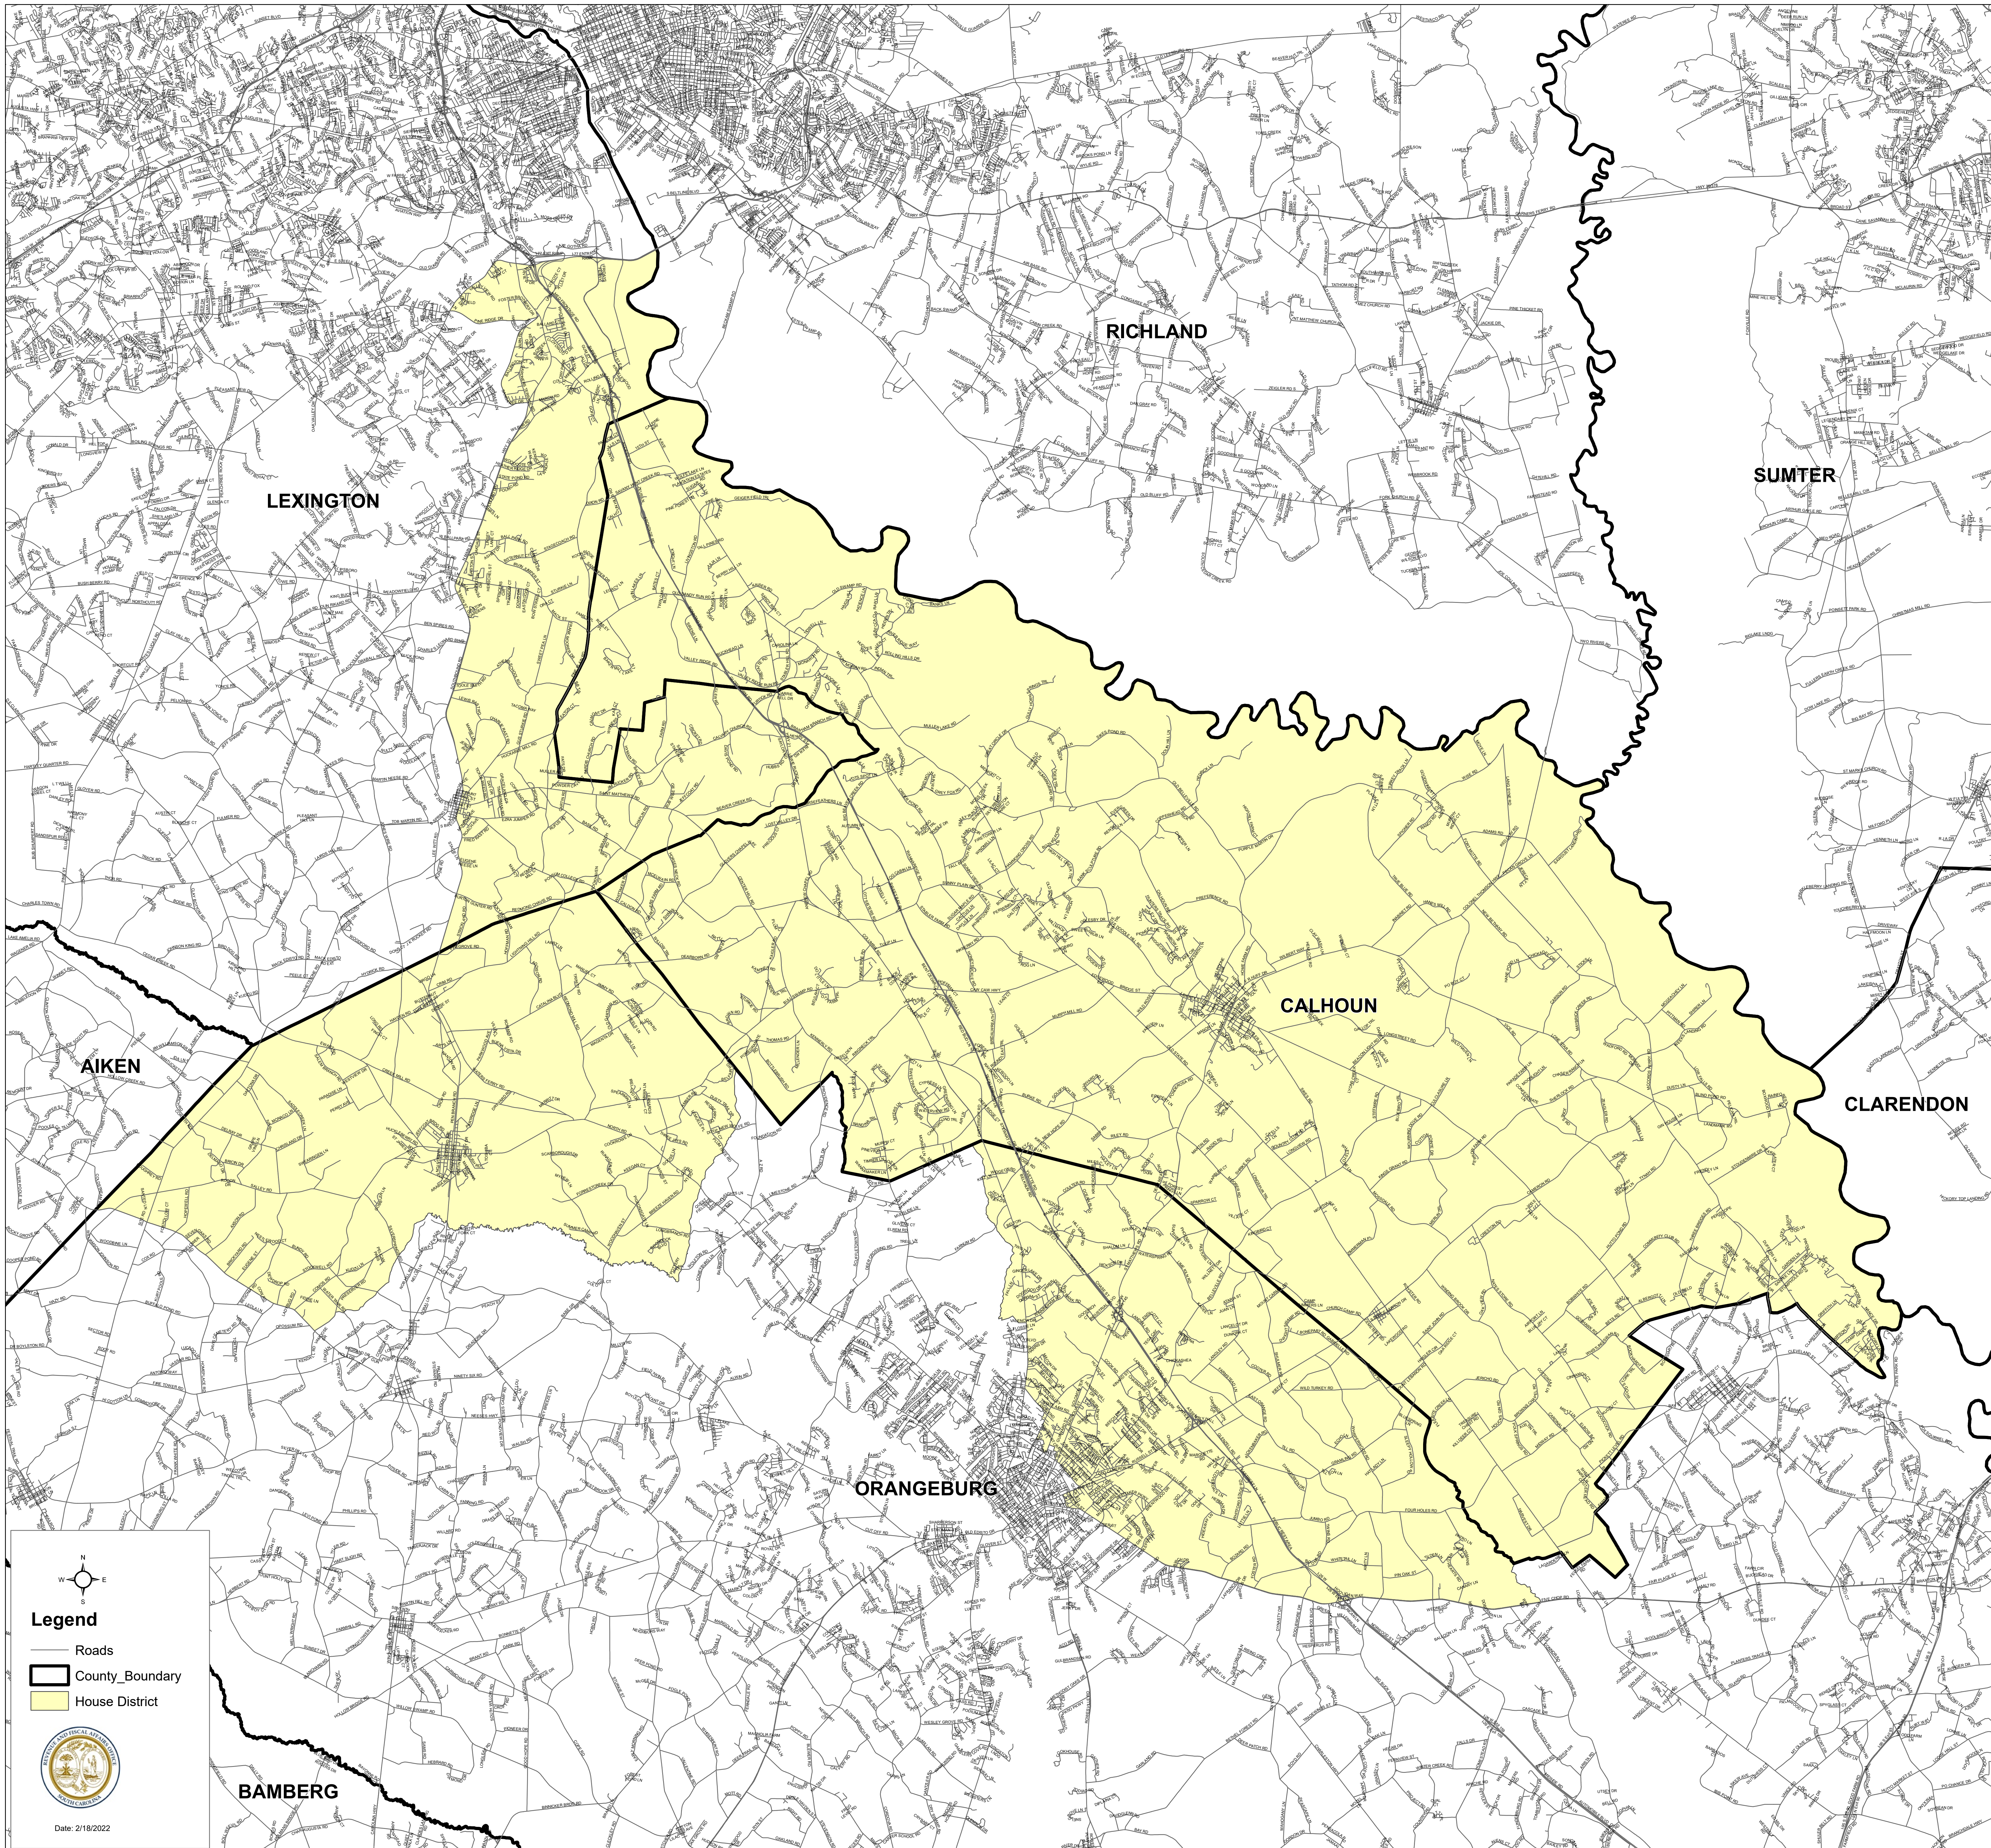

South Carolina House District 93

H.4493

LEXINGTON

RICHLAND

SUMTER

AIKEN

CALHOUN

CLARENDON

ORANGEBURG

BAMBERG

Legend

- Roads
- County_Boundary
- House District

Date: 2/18/2022