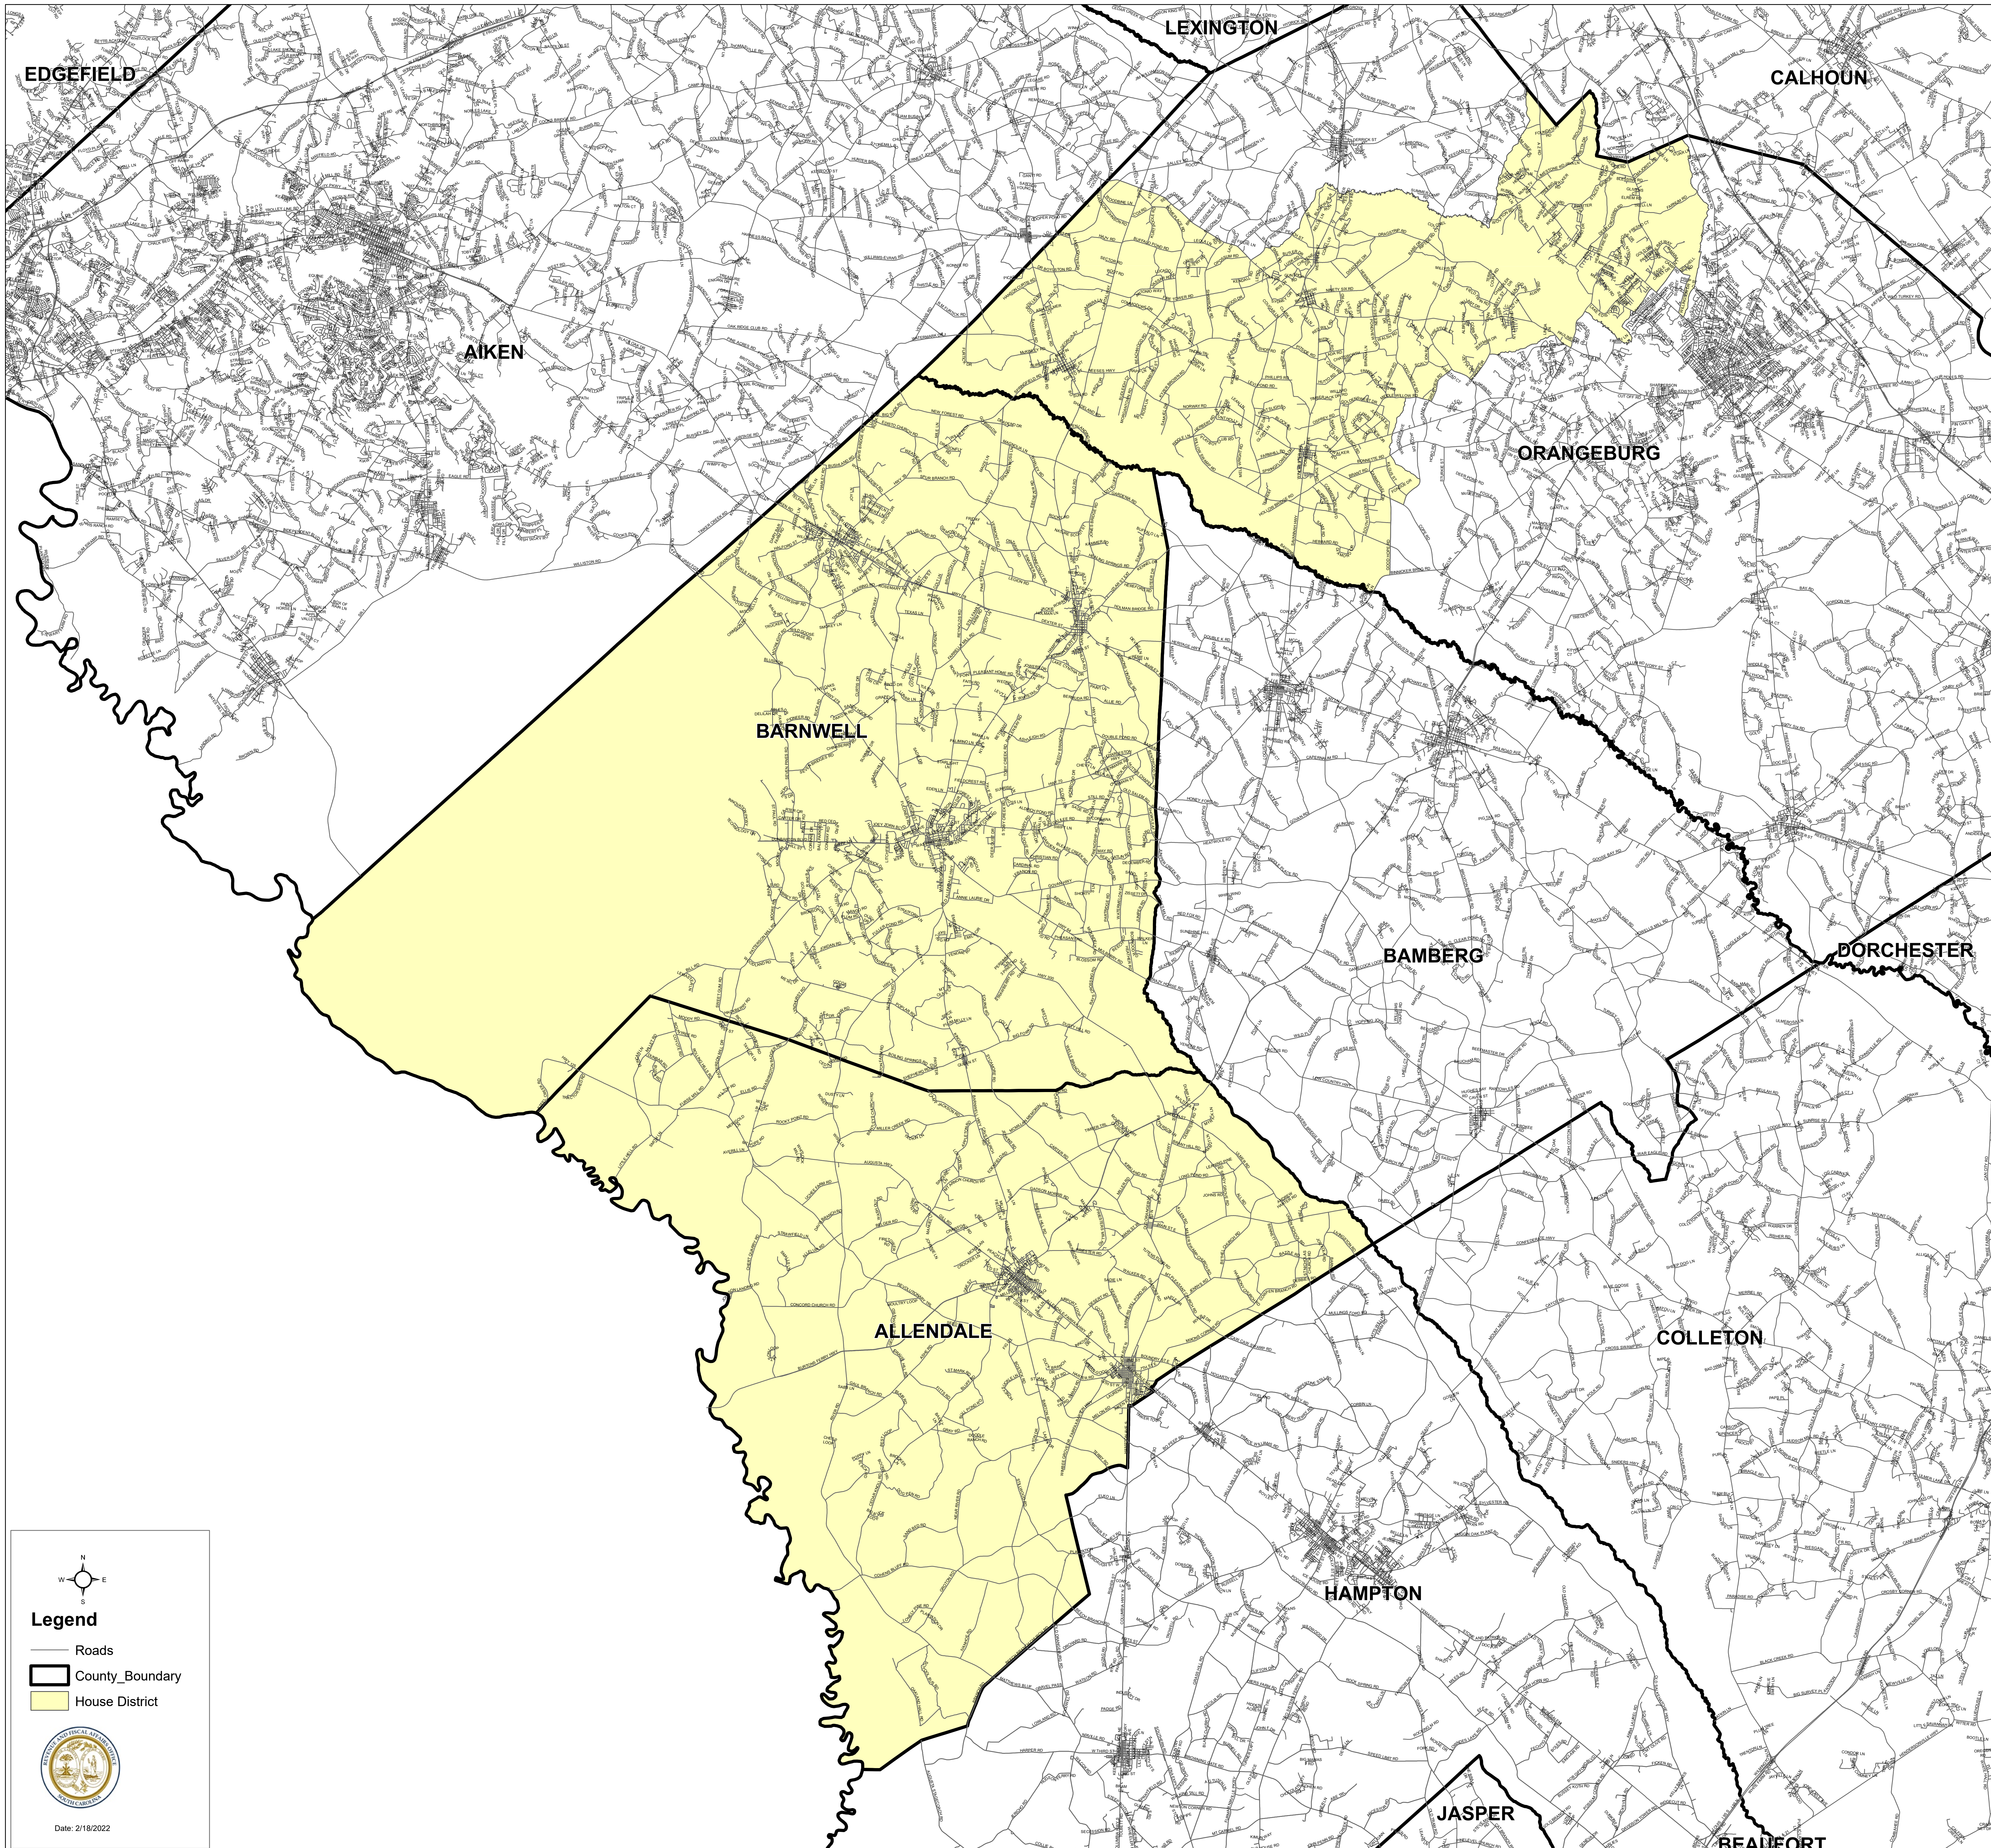

South Carolina House District 91

H.4493

Legend

- Roads
- County_Boundary
- House District

Date: 2/18/2022