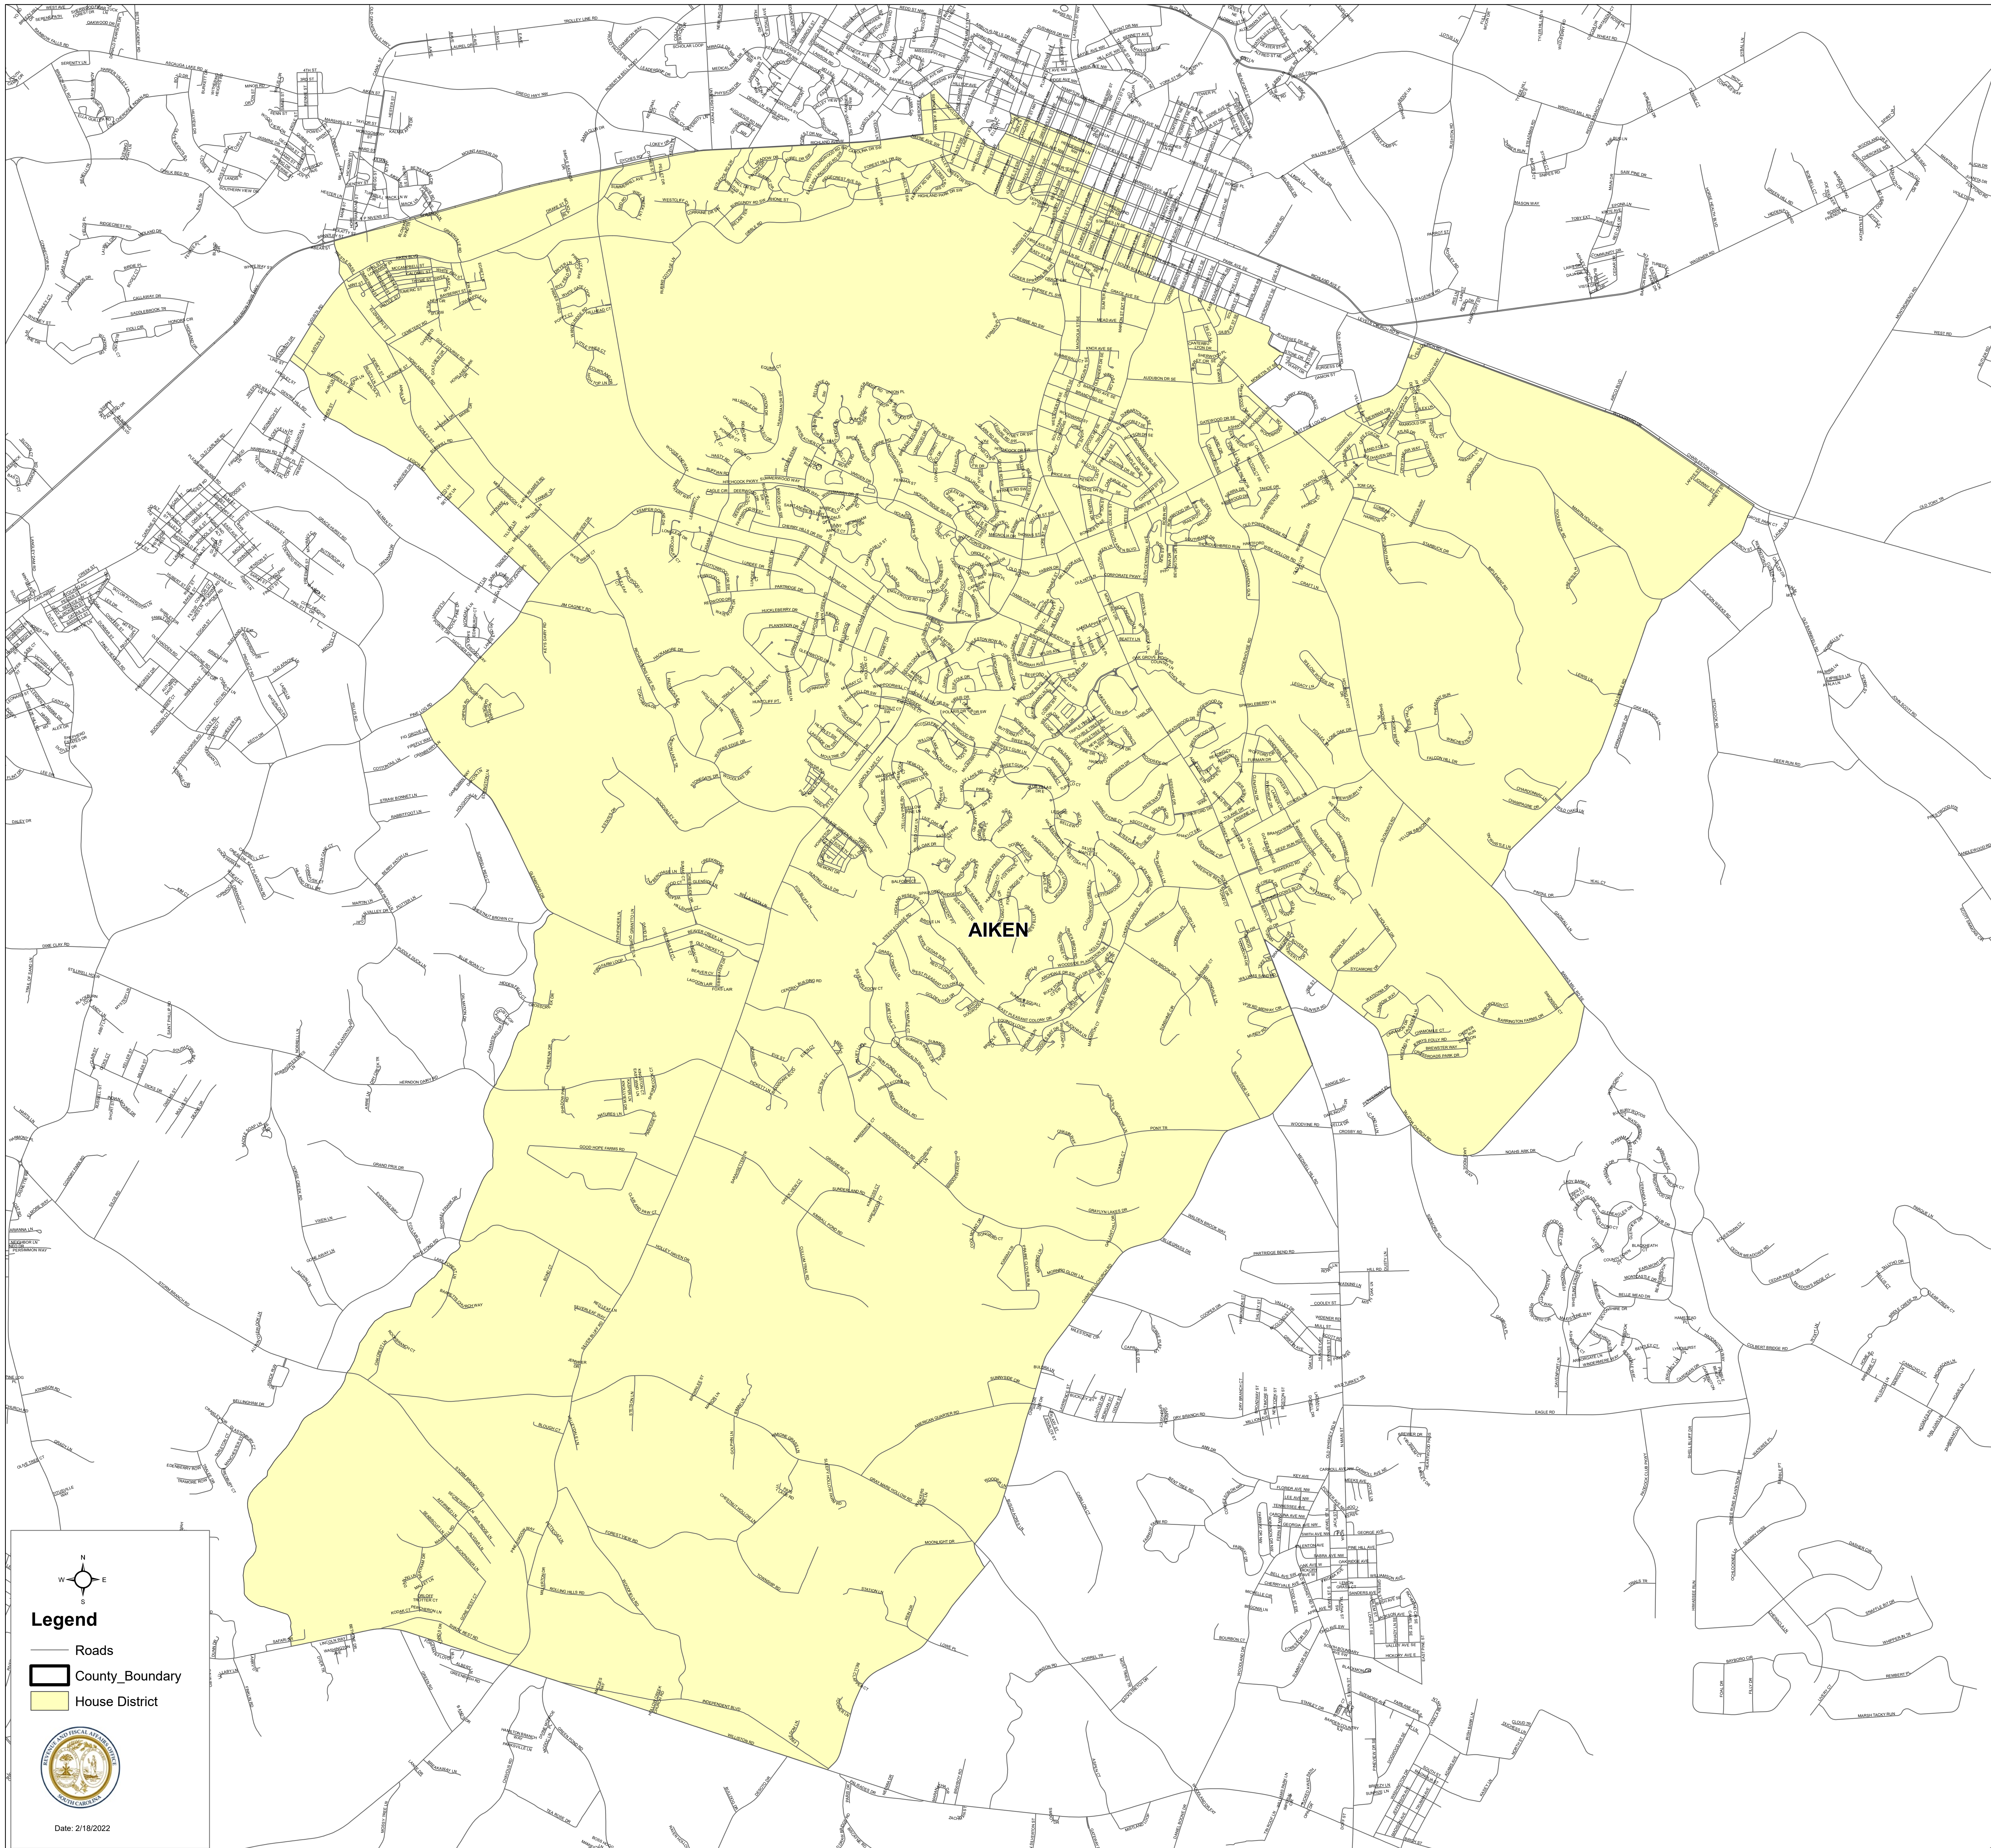

# South Carolina House District 81

H.4493

  
**Legend**  
— Roads  
▬ County\_Boundary  
■ House District

Date: 2/18/2022