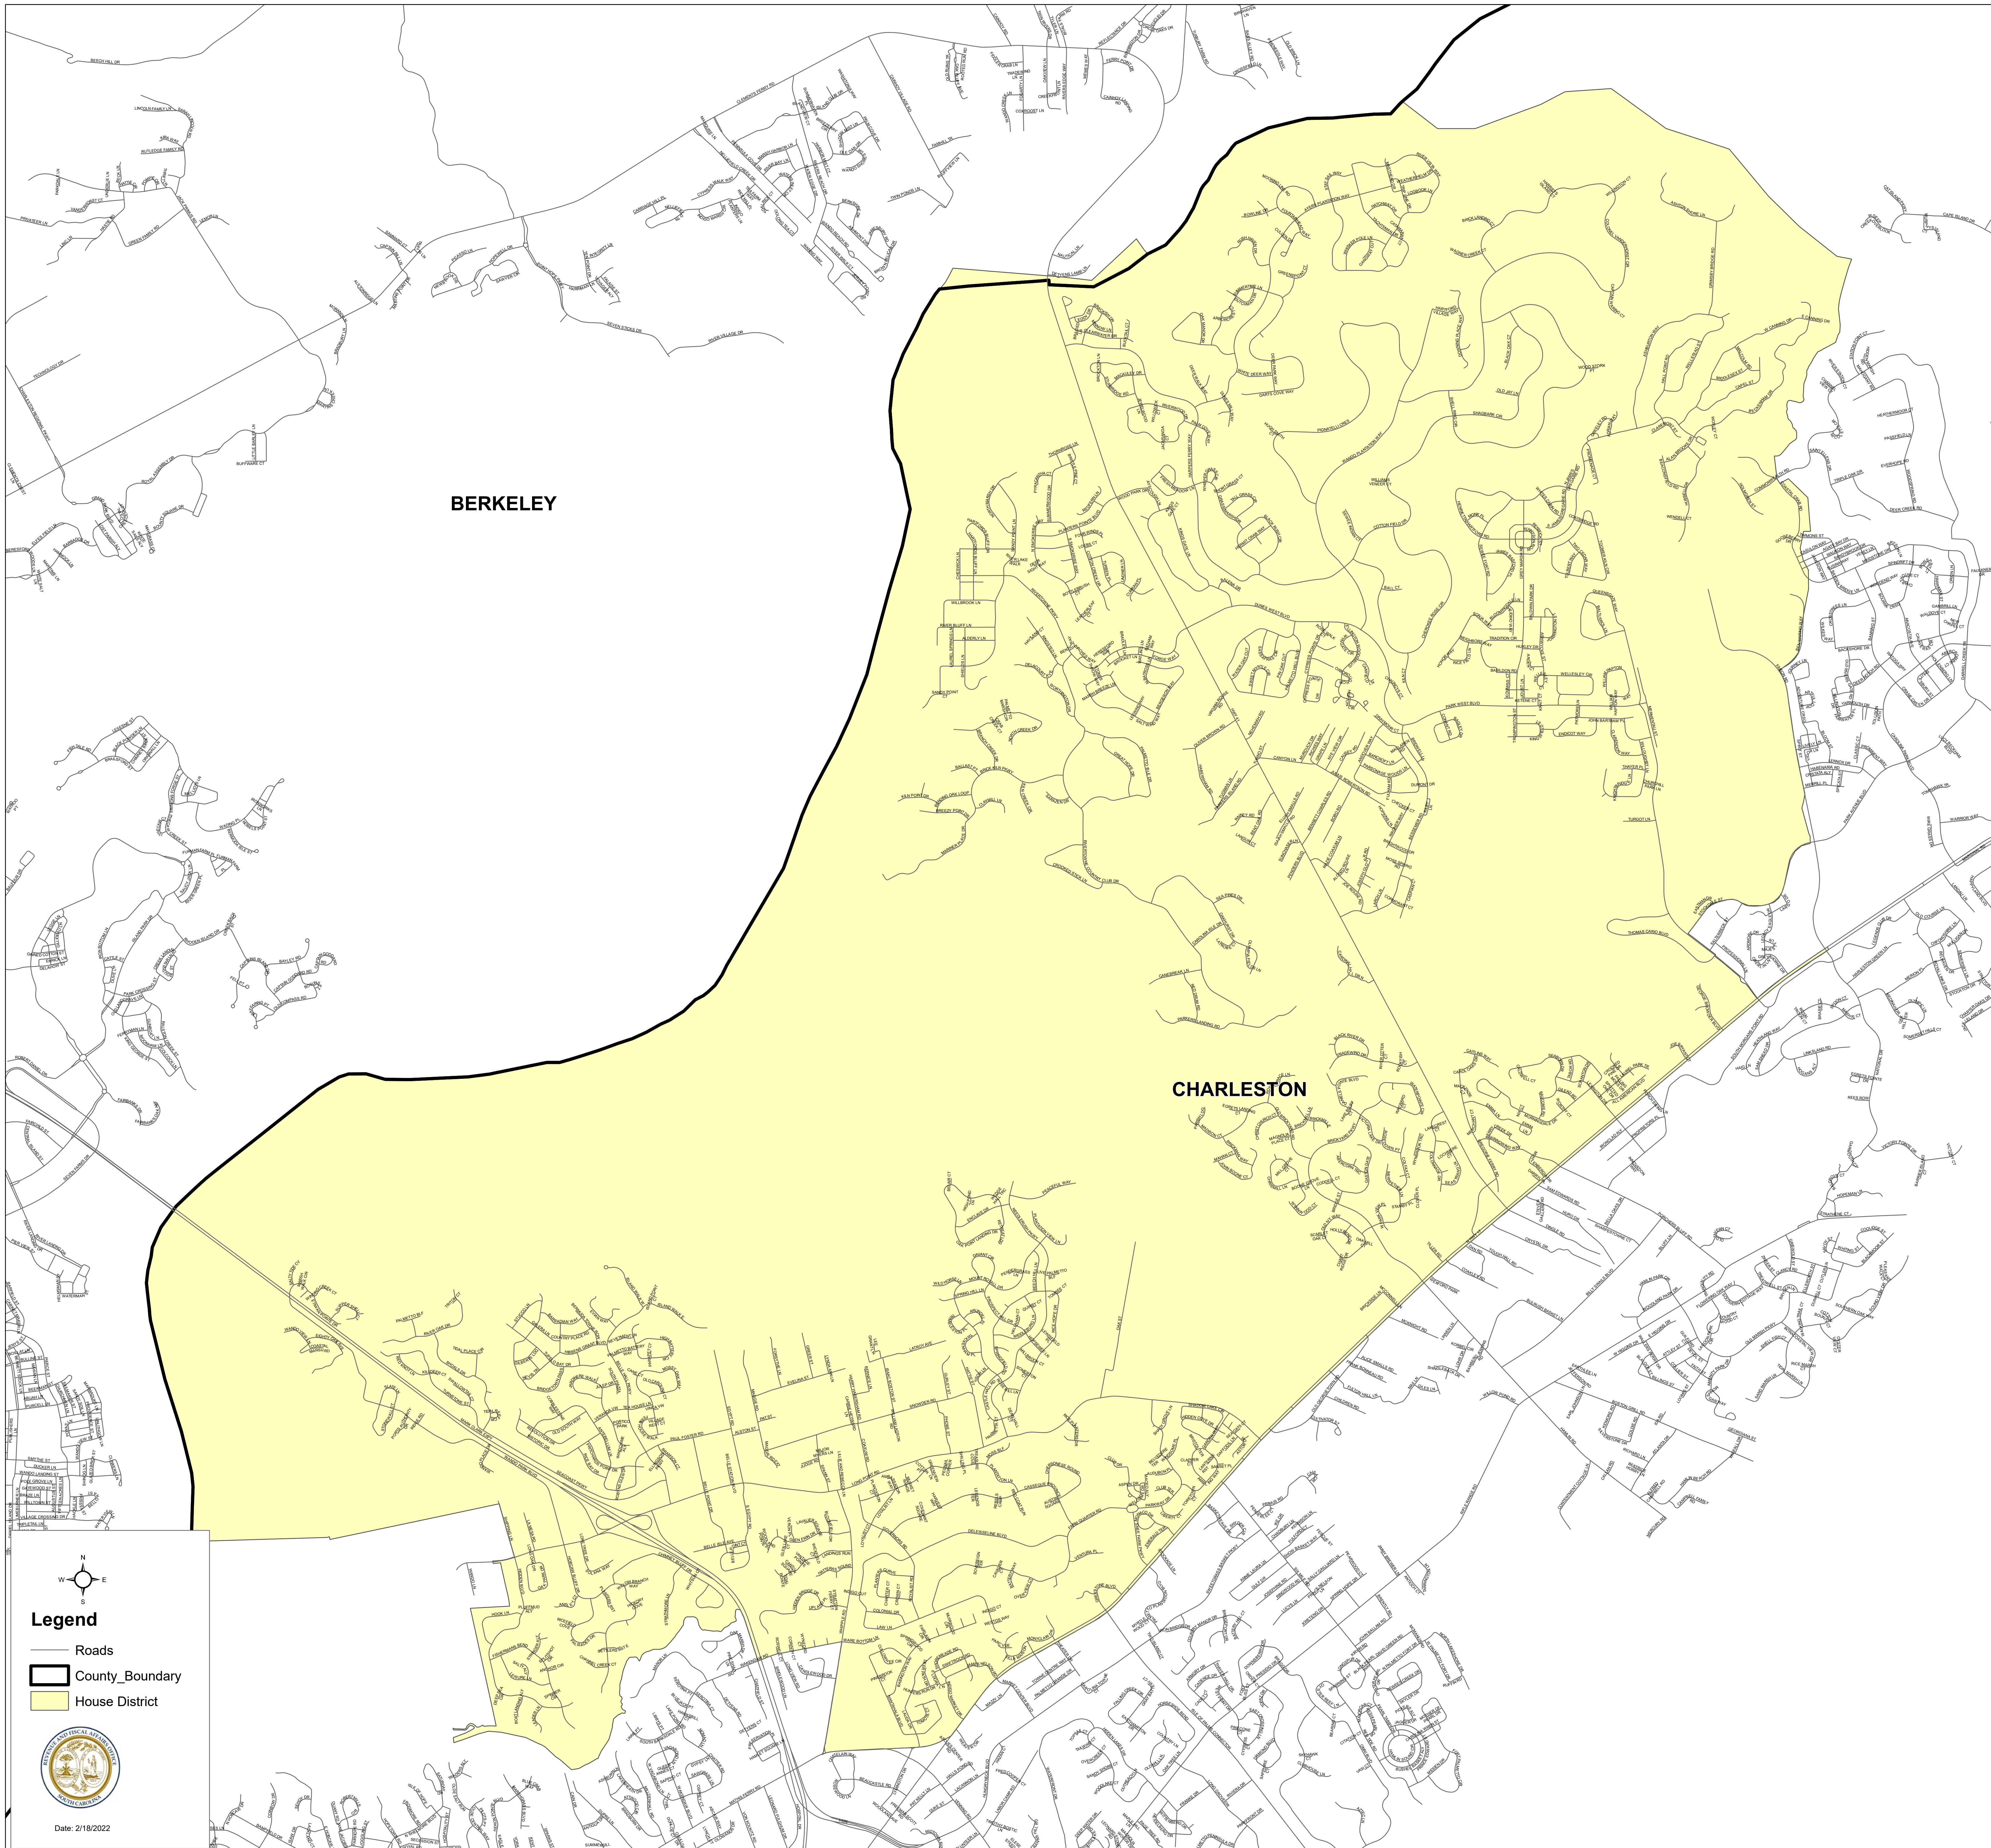

# South Carolina House District 80

H.4493

**Legend**

- Roads
- ▬ County\_Boundary
- House District

Date: 2/18/2022