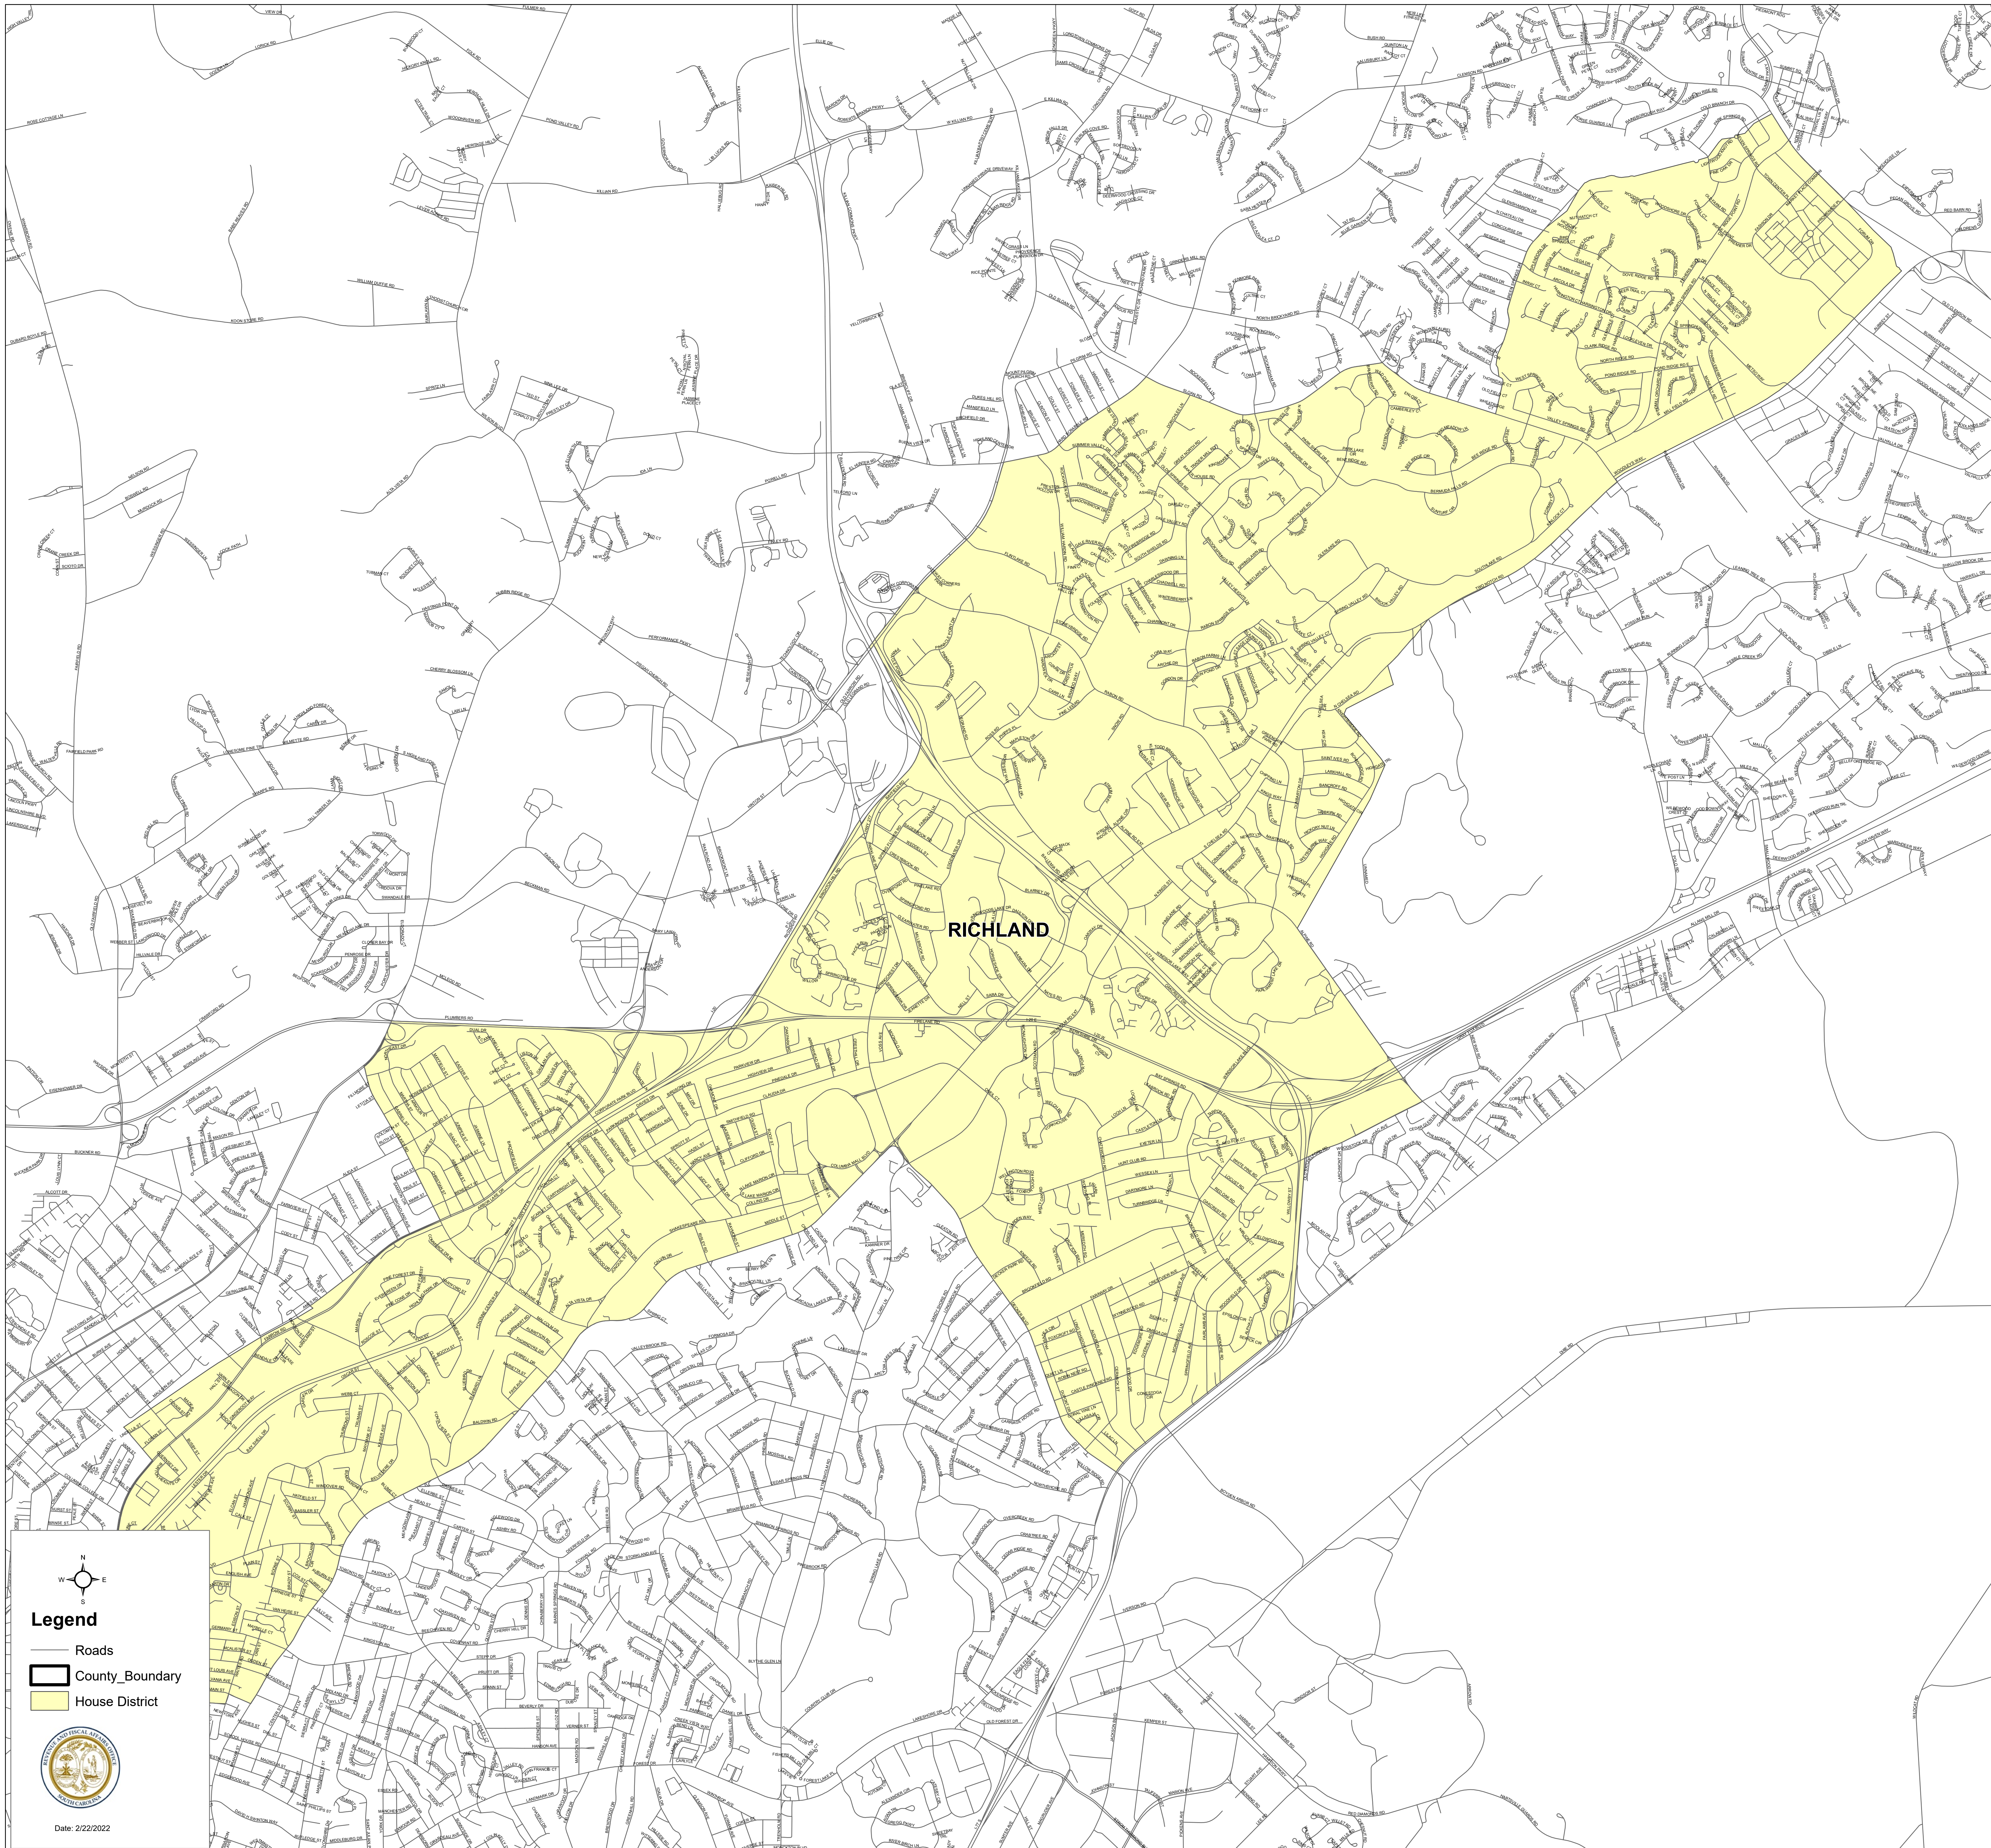

# South Carolina House District 76

H.4493

**Legend**

- Roads
- County\_Boundary
- House District

Date: 2/22/2022