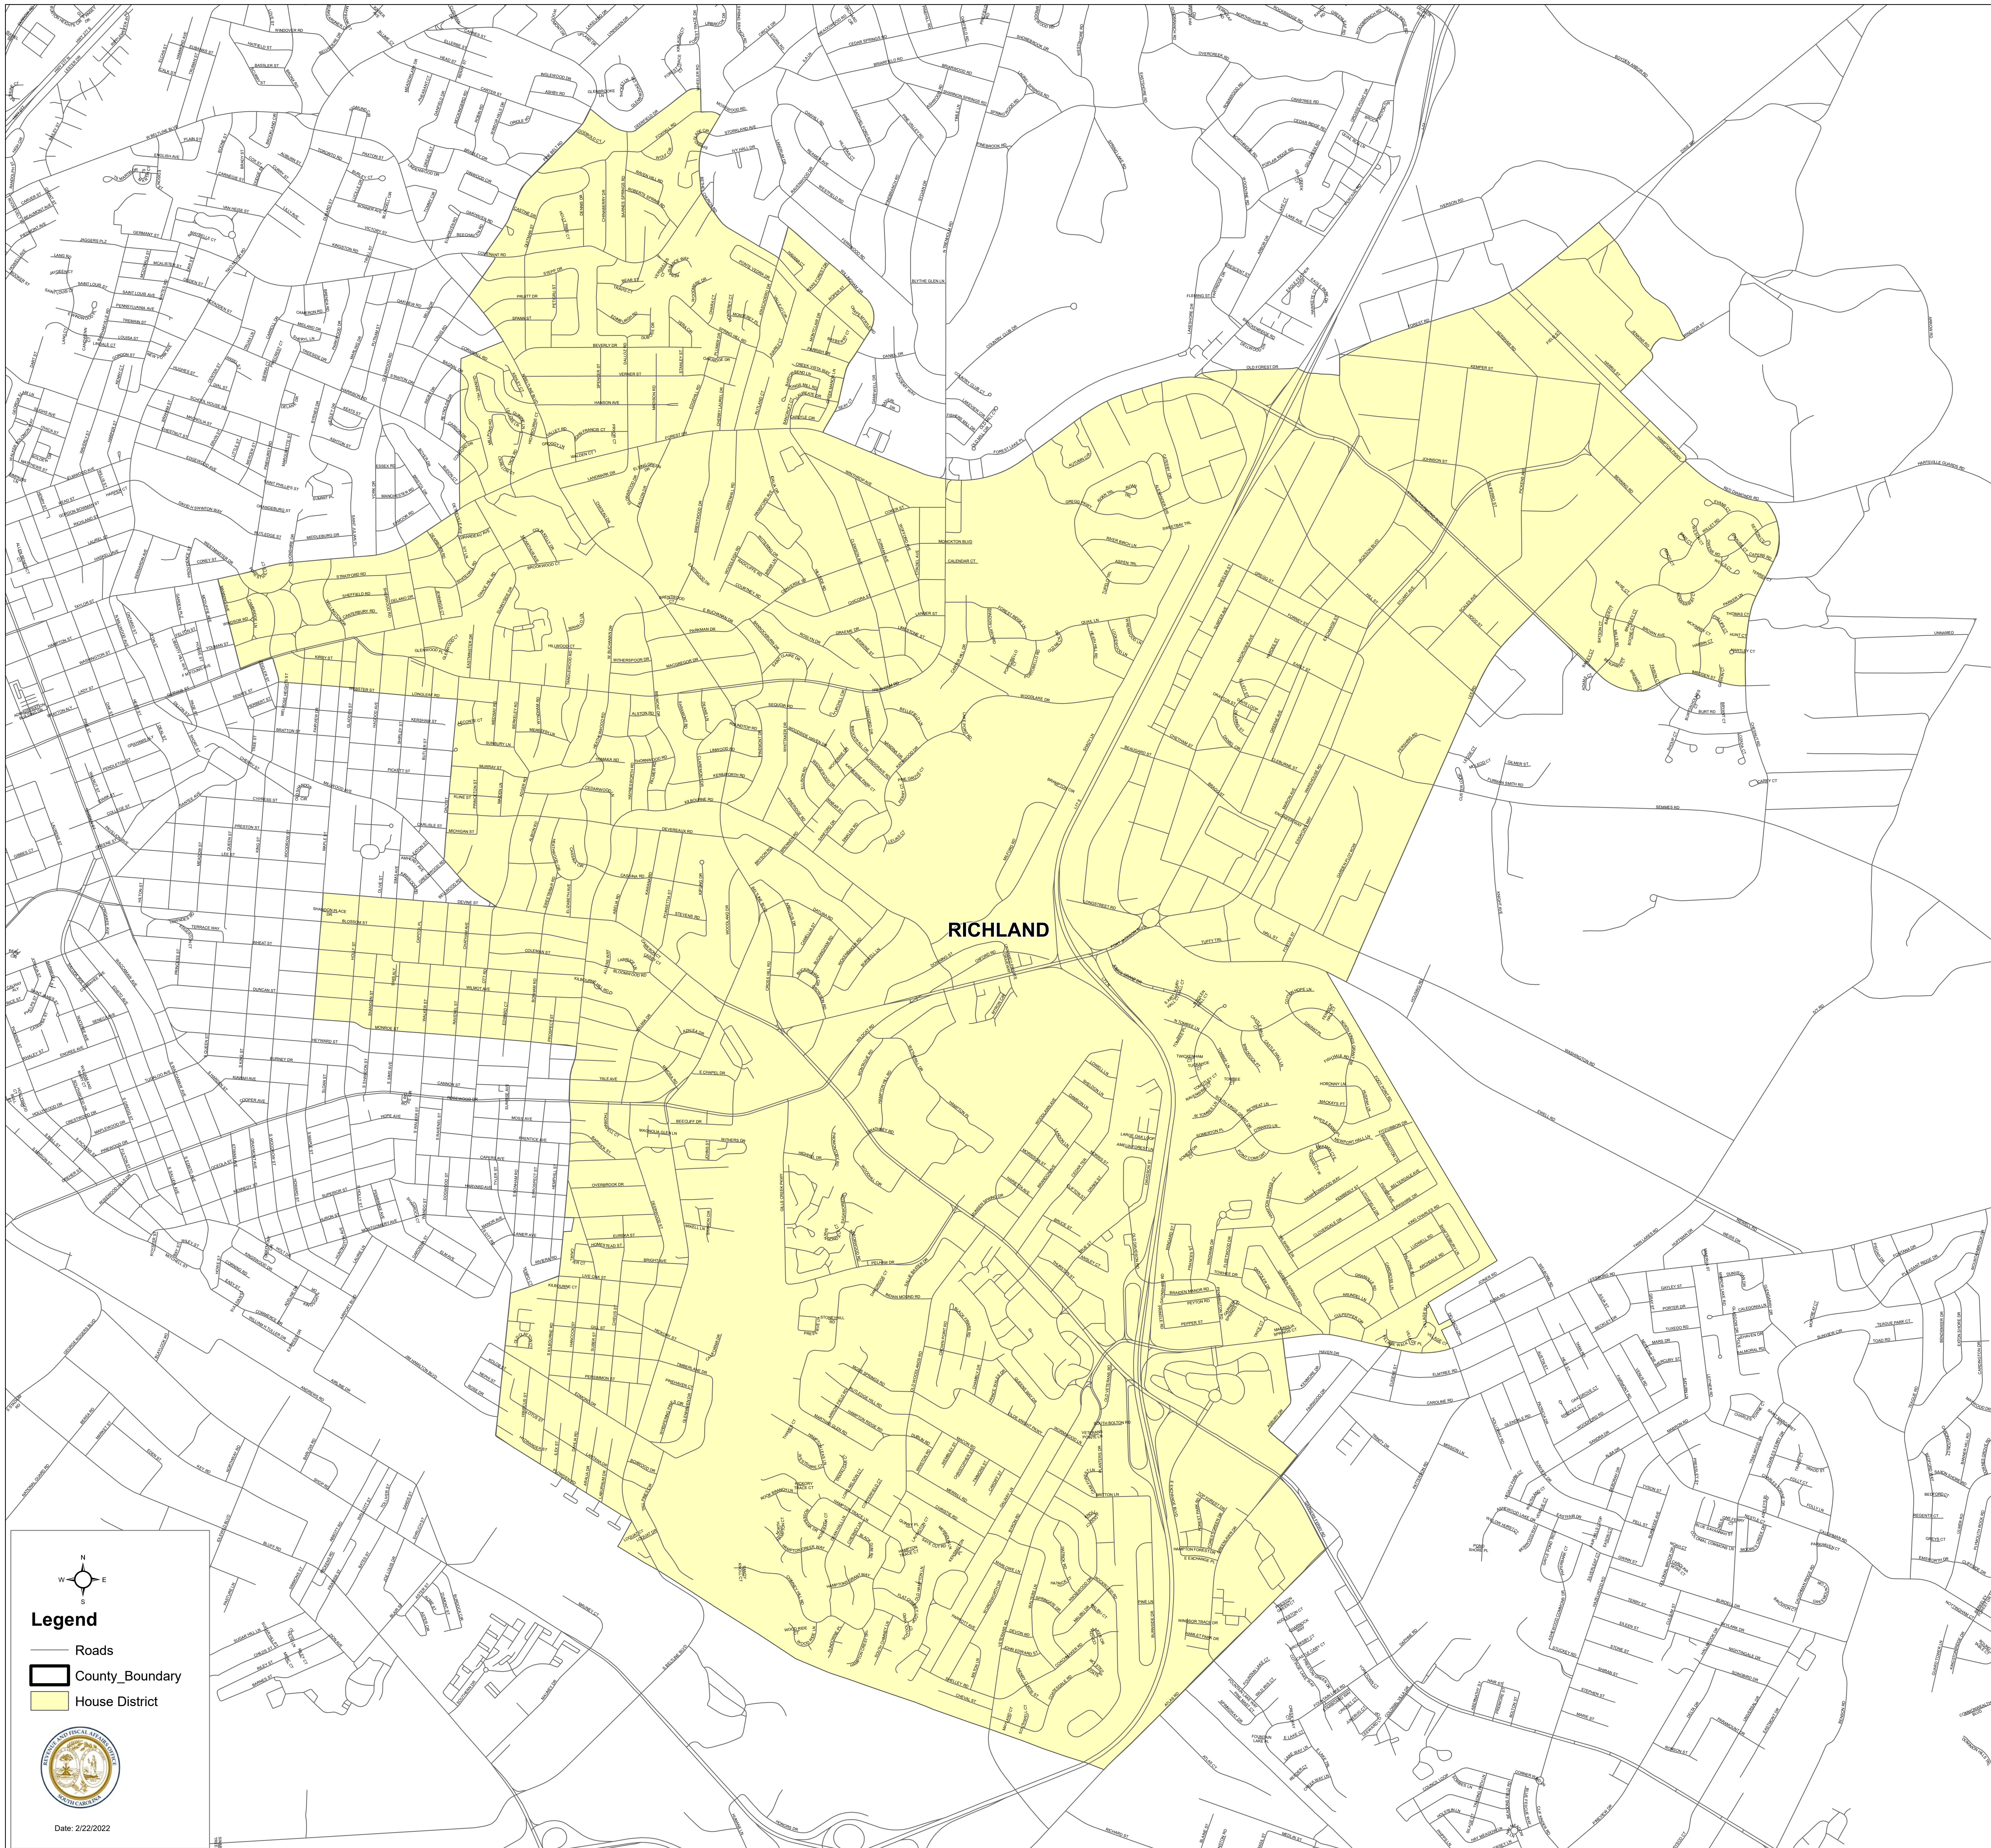

South Carolina House District 75

H.4493

Legend

- Roads
- ▭ County Boundary
- ▭ House District

Date: 2/22/2022