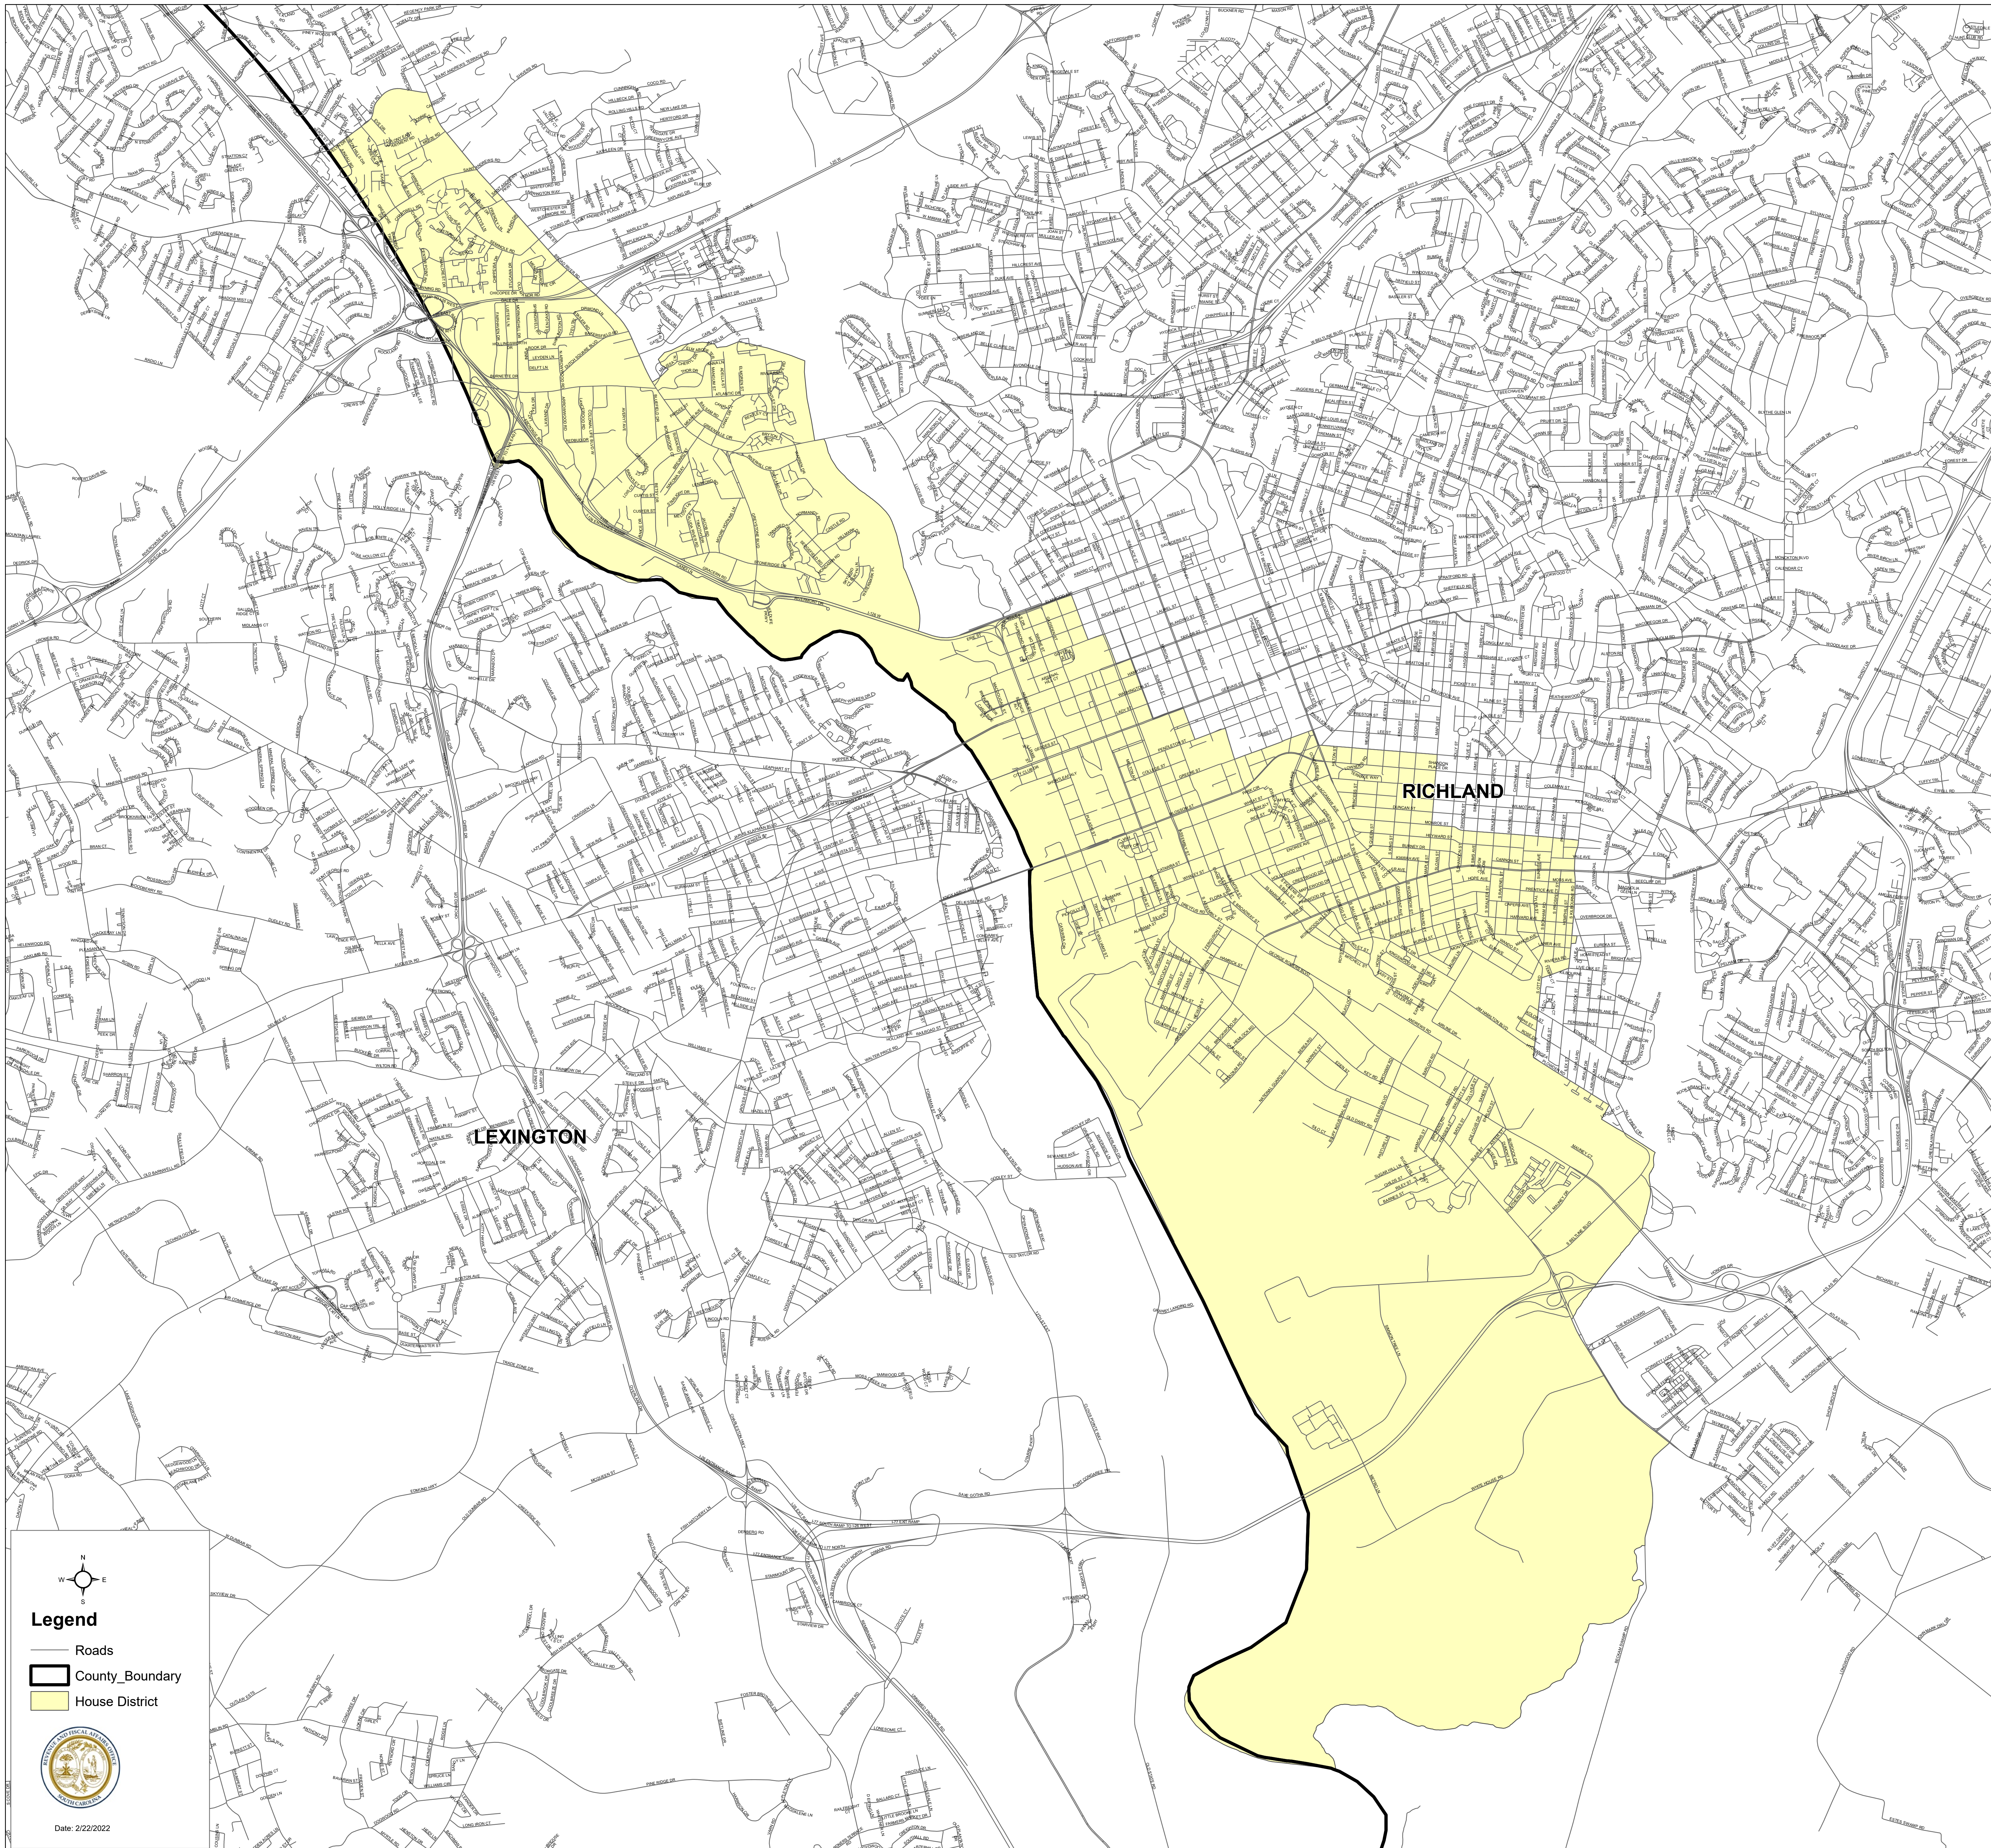

South Carolina House District 72

H.4493

LEXINGTON

RICHLAND

Legend
— Roads
▭ County_Boundary
▭ House District

Date: 2/22/2022