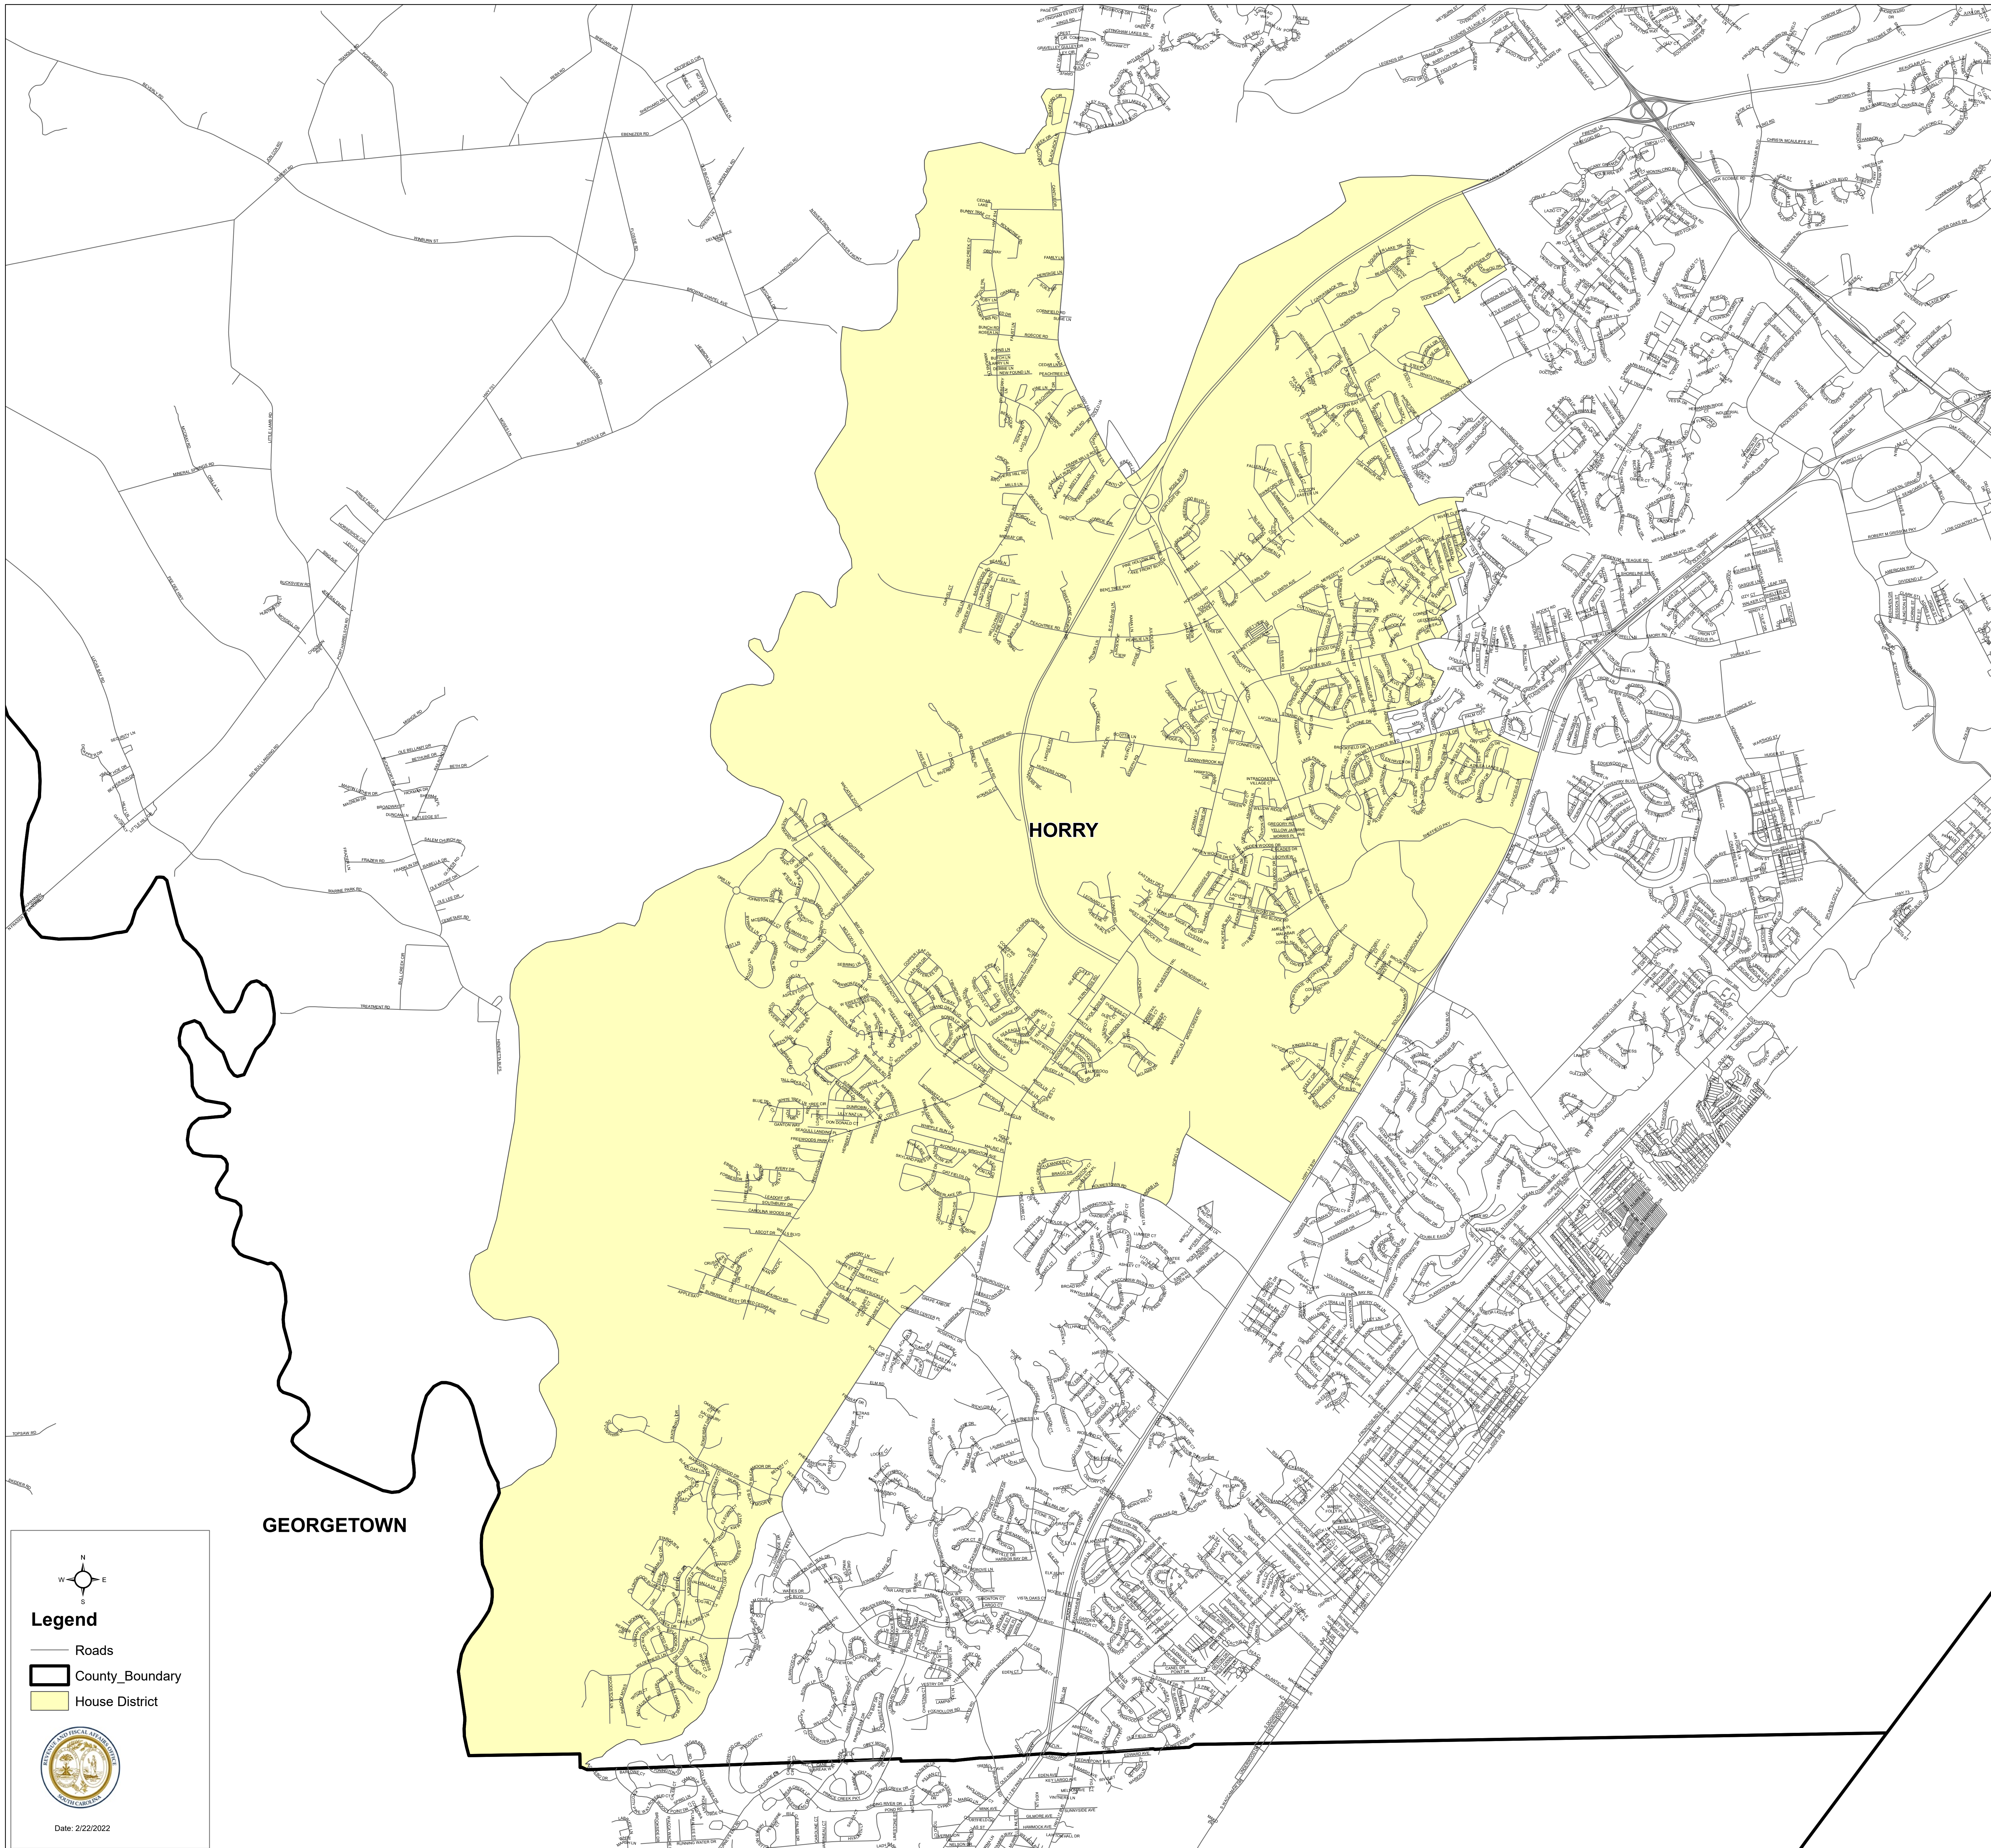

South Carolina House District 68

H.4493

Legend

- Roads
- County_Boundary
- House District

Date: 2/22/2022