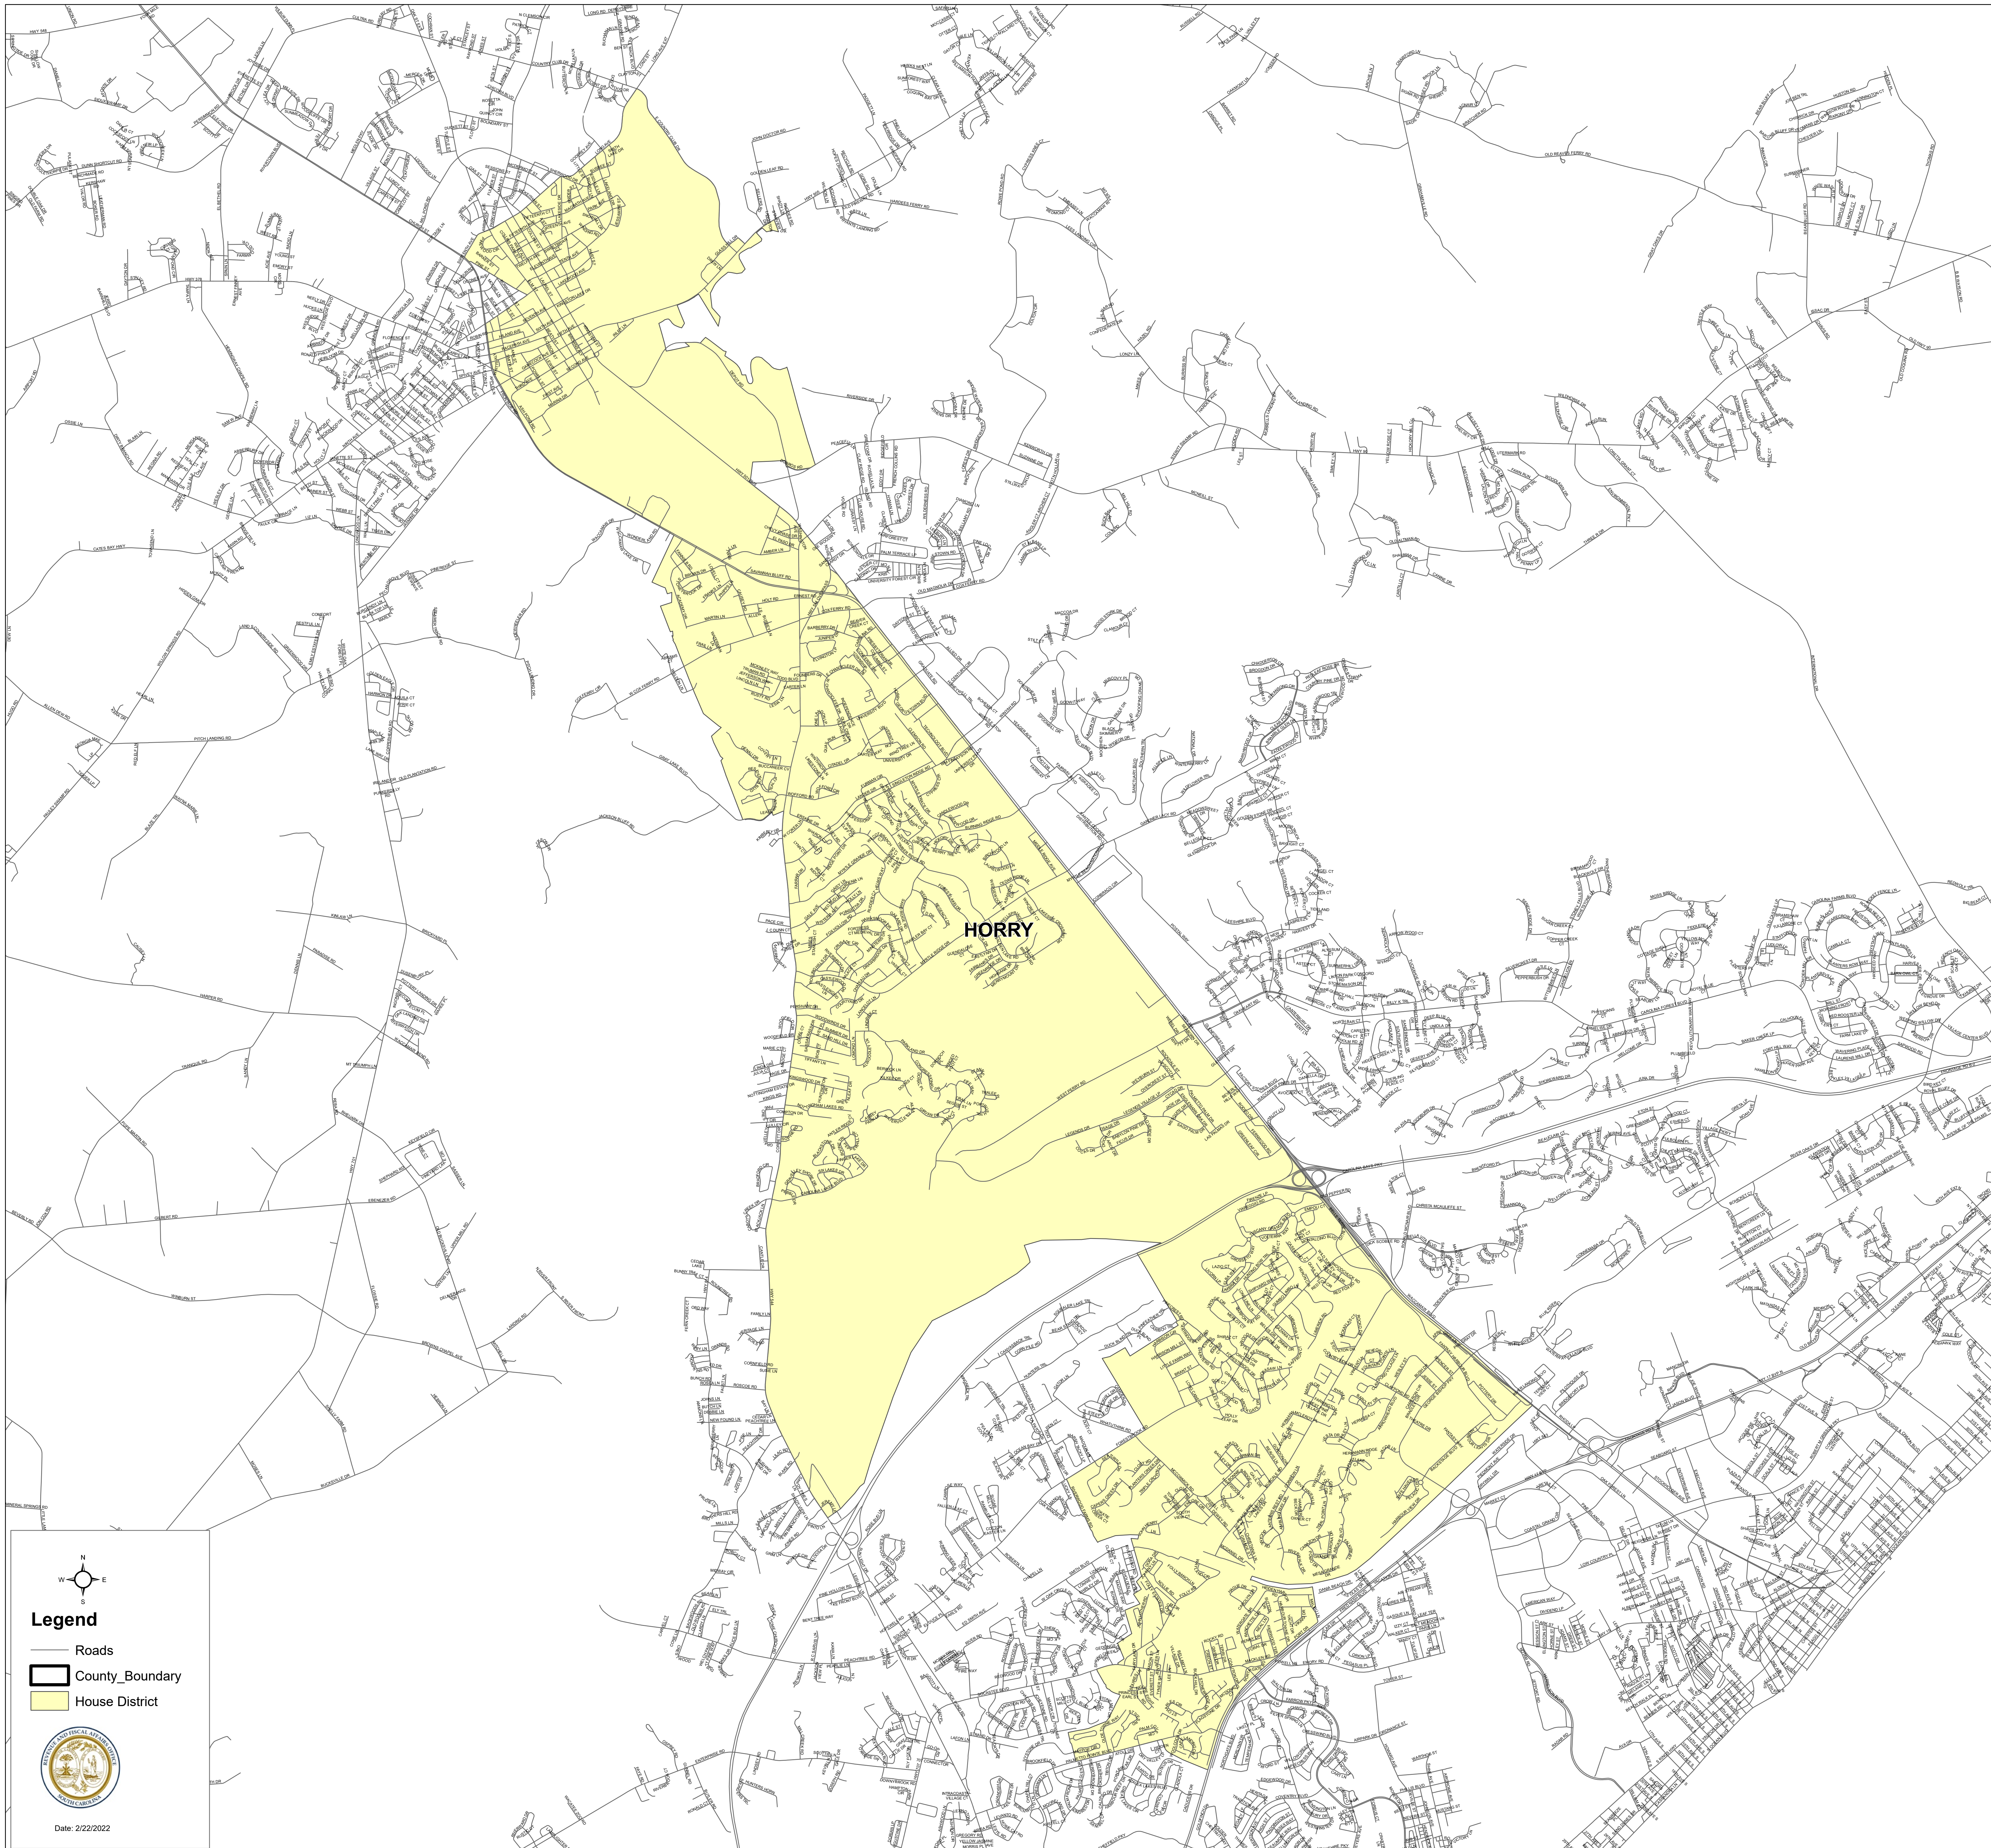

# South Carolina House District 61

H.4493

  
**Legend**  
— Roads  
▭ County\_Boundary  
▭ House District

  
Date: 2/22/2022