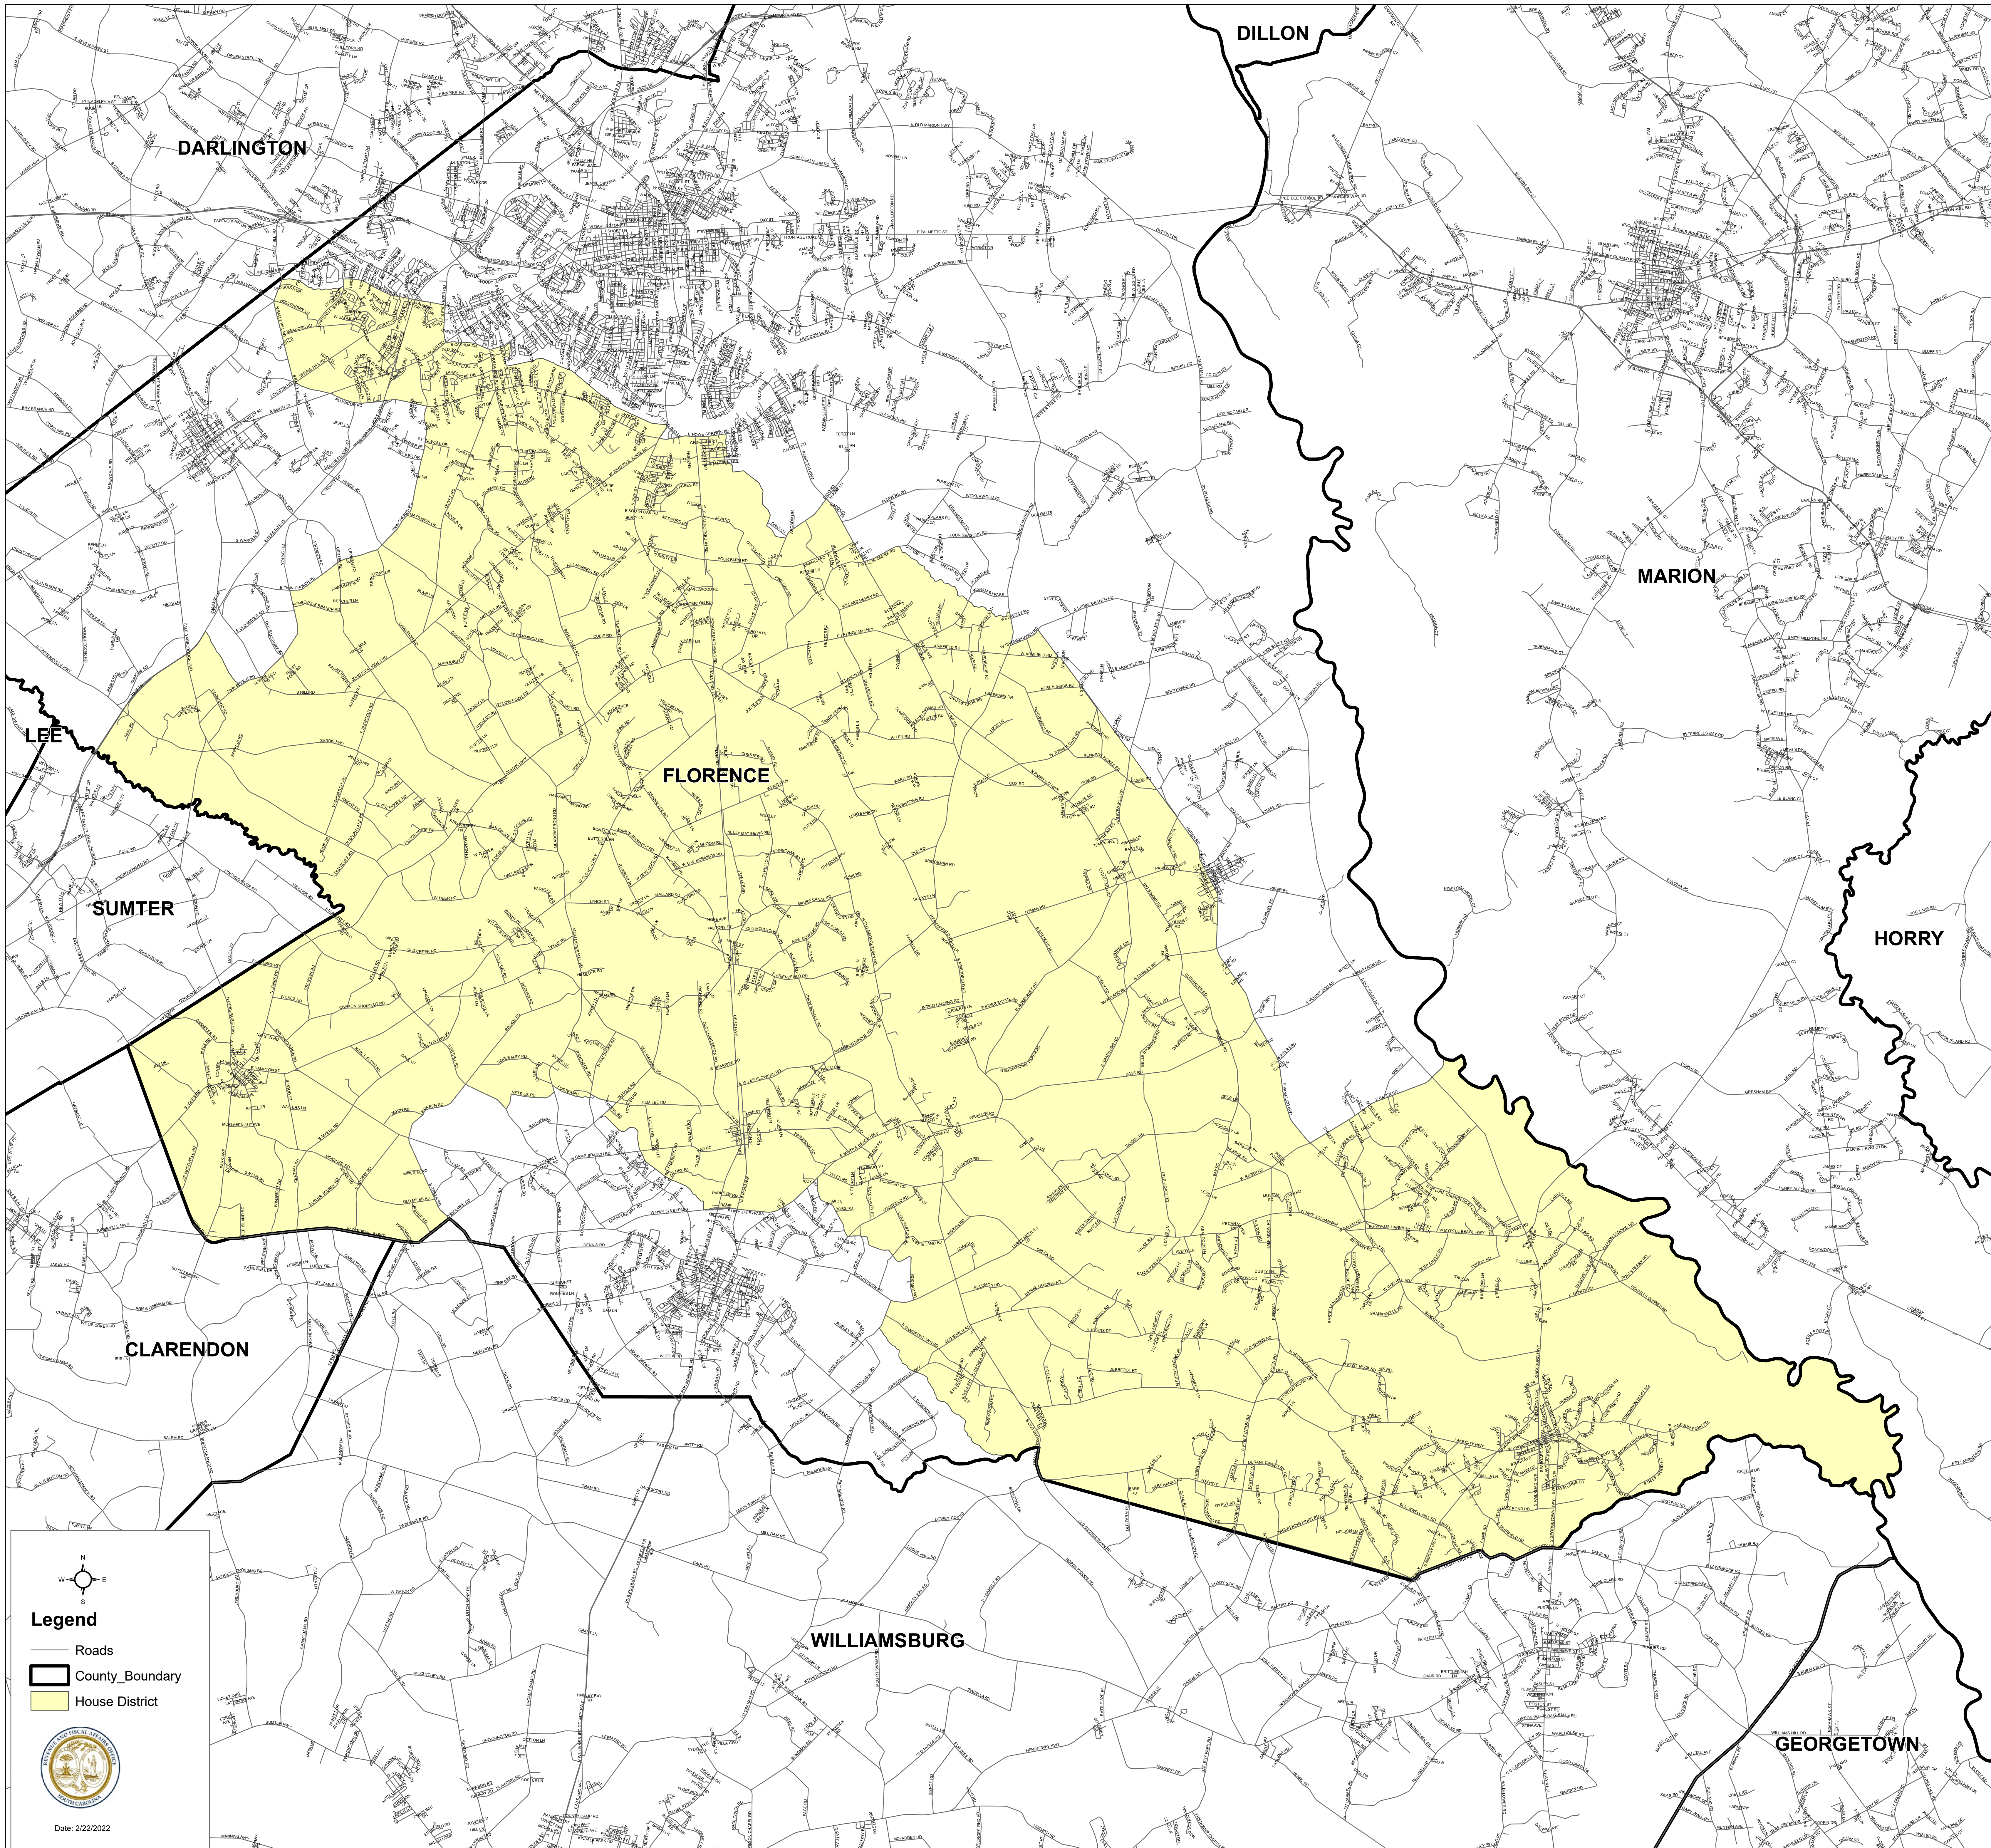

# South Carolina House District 60

H.4493

**Legend**

- Roads
- County\_Boundary
- House District

Date: 2/22/2022