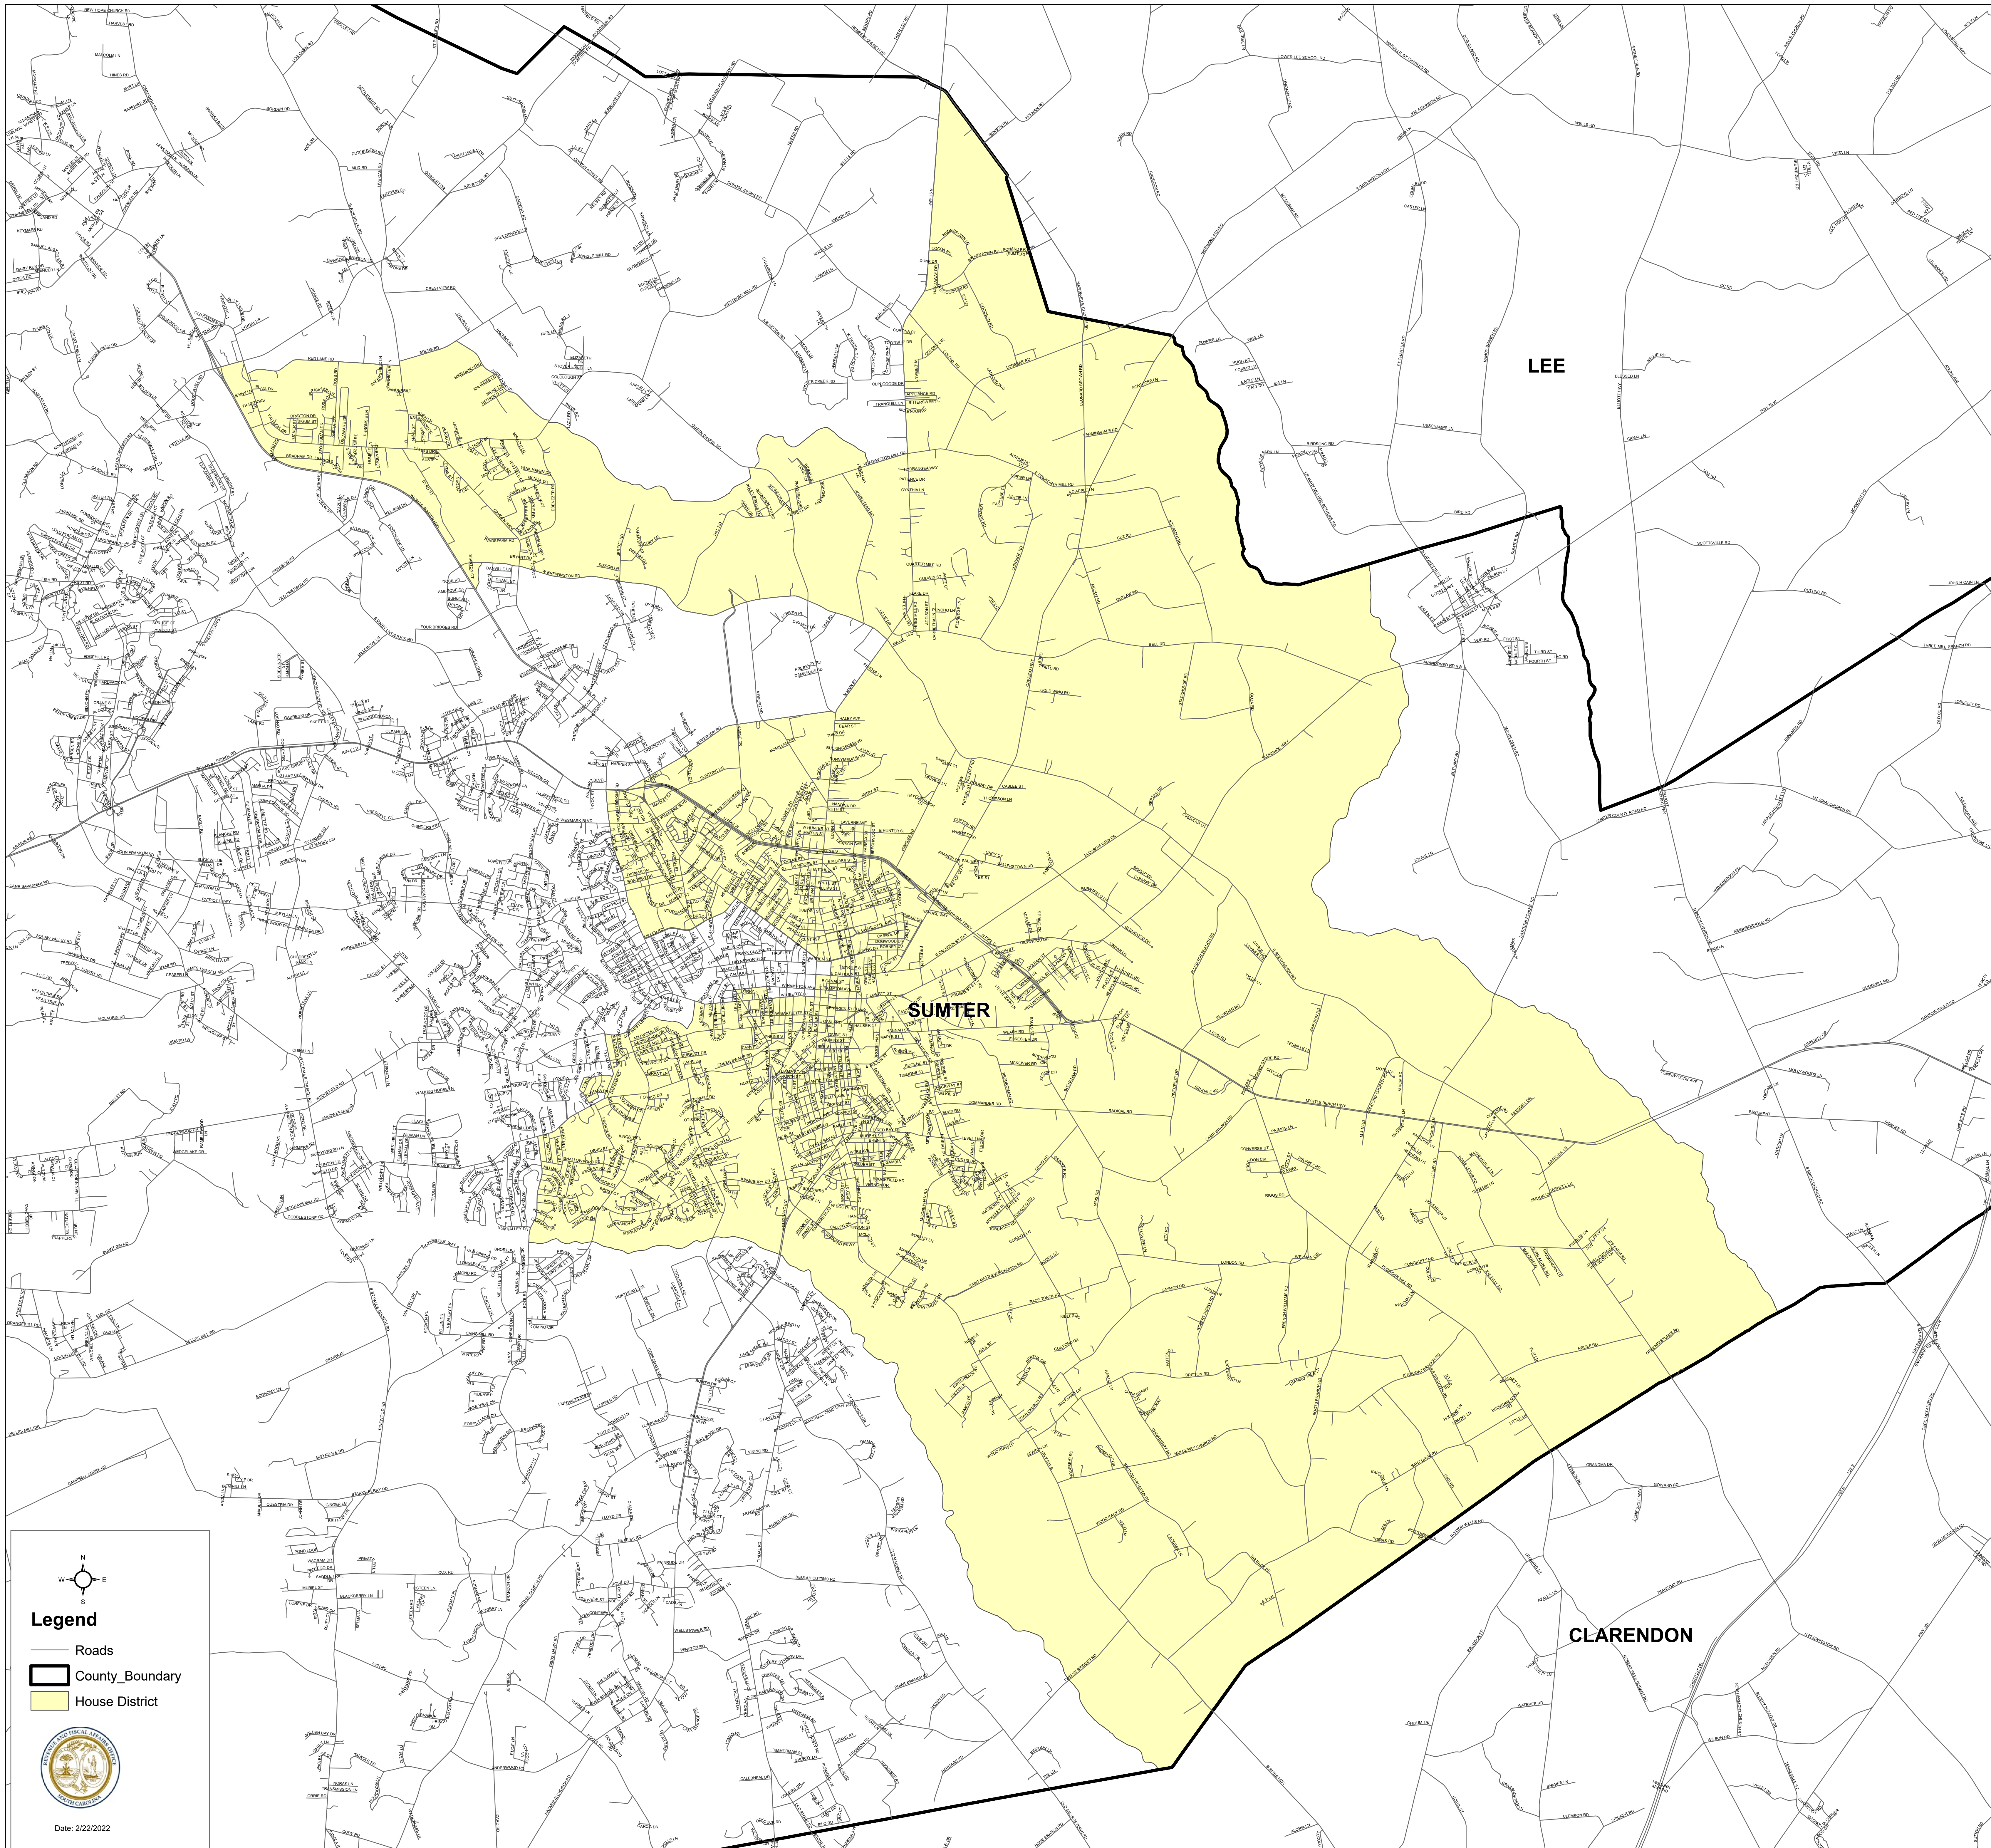

South Carolina House District 51

H.4493

LEE

SUMTER

CLARENDON

Legend

- Roads
- County_Boundary
- House District

Date: 2/22/2022