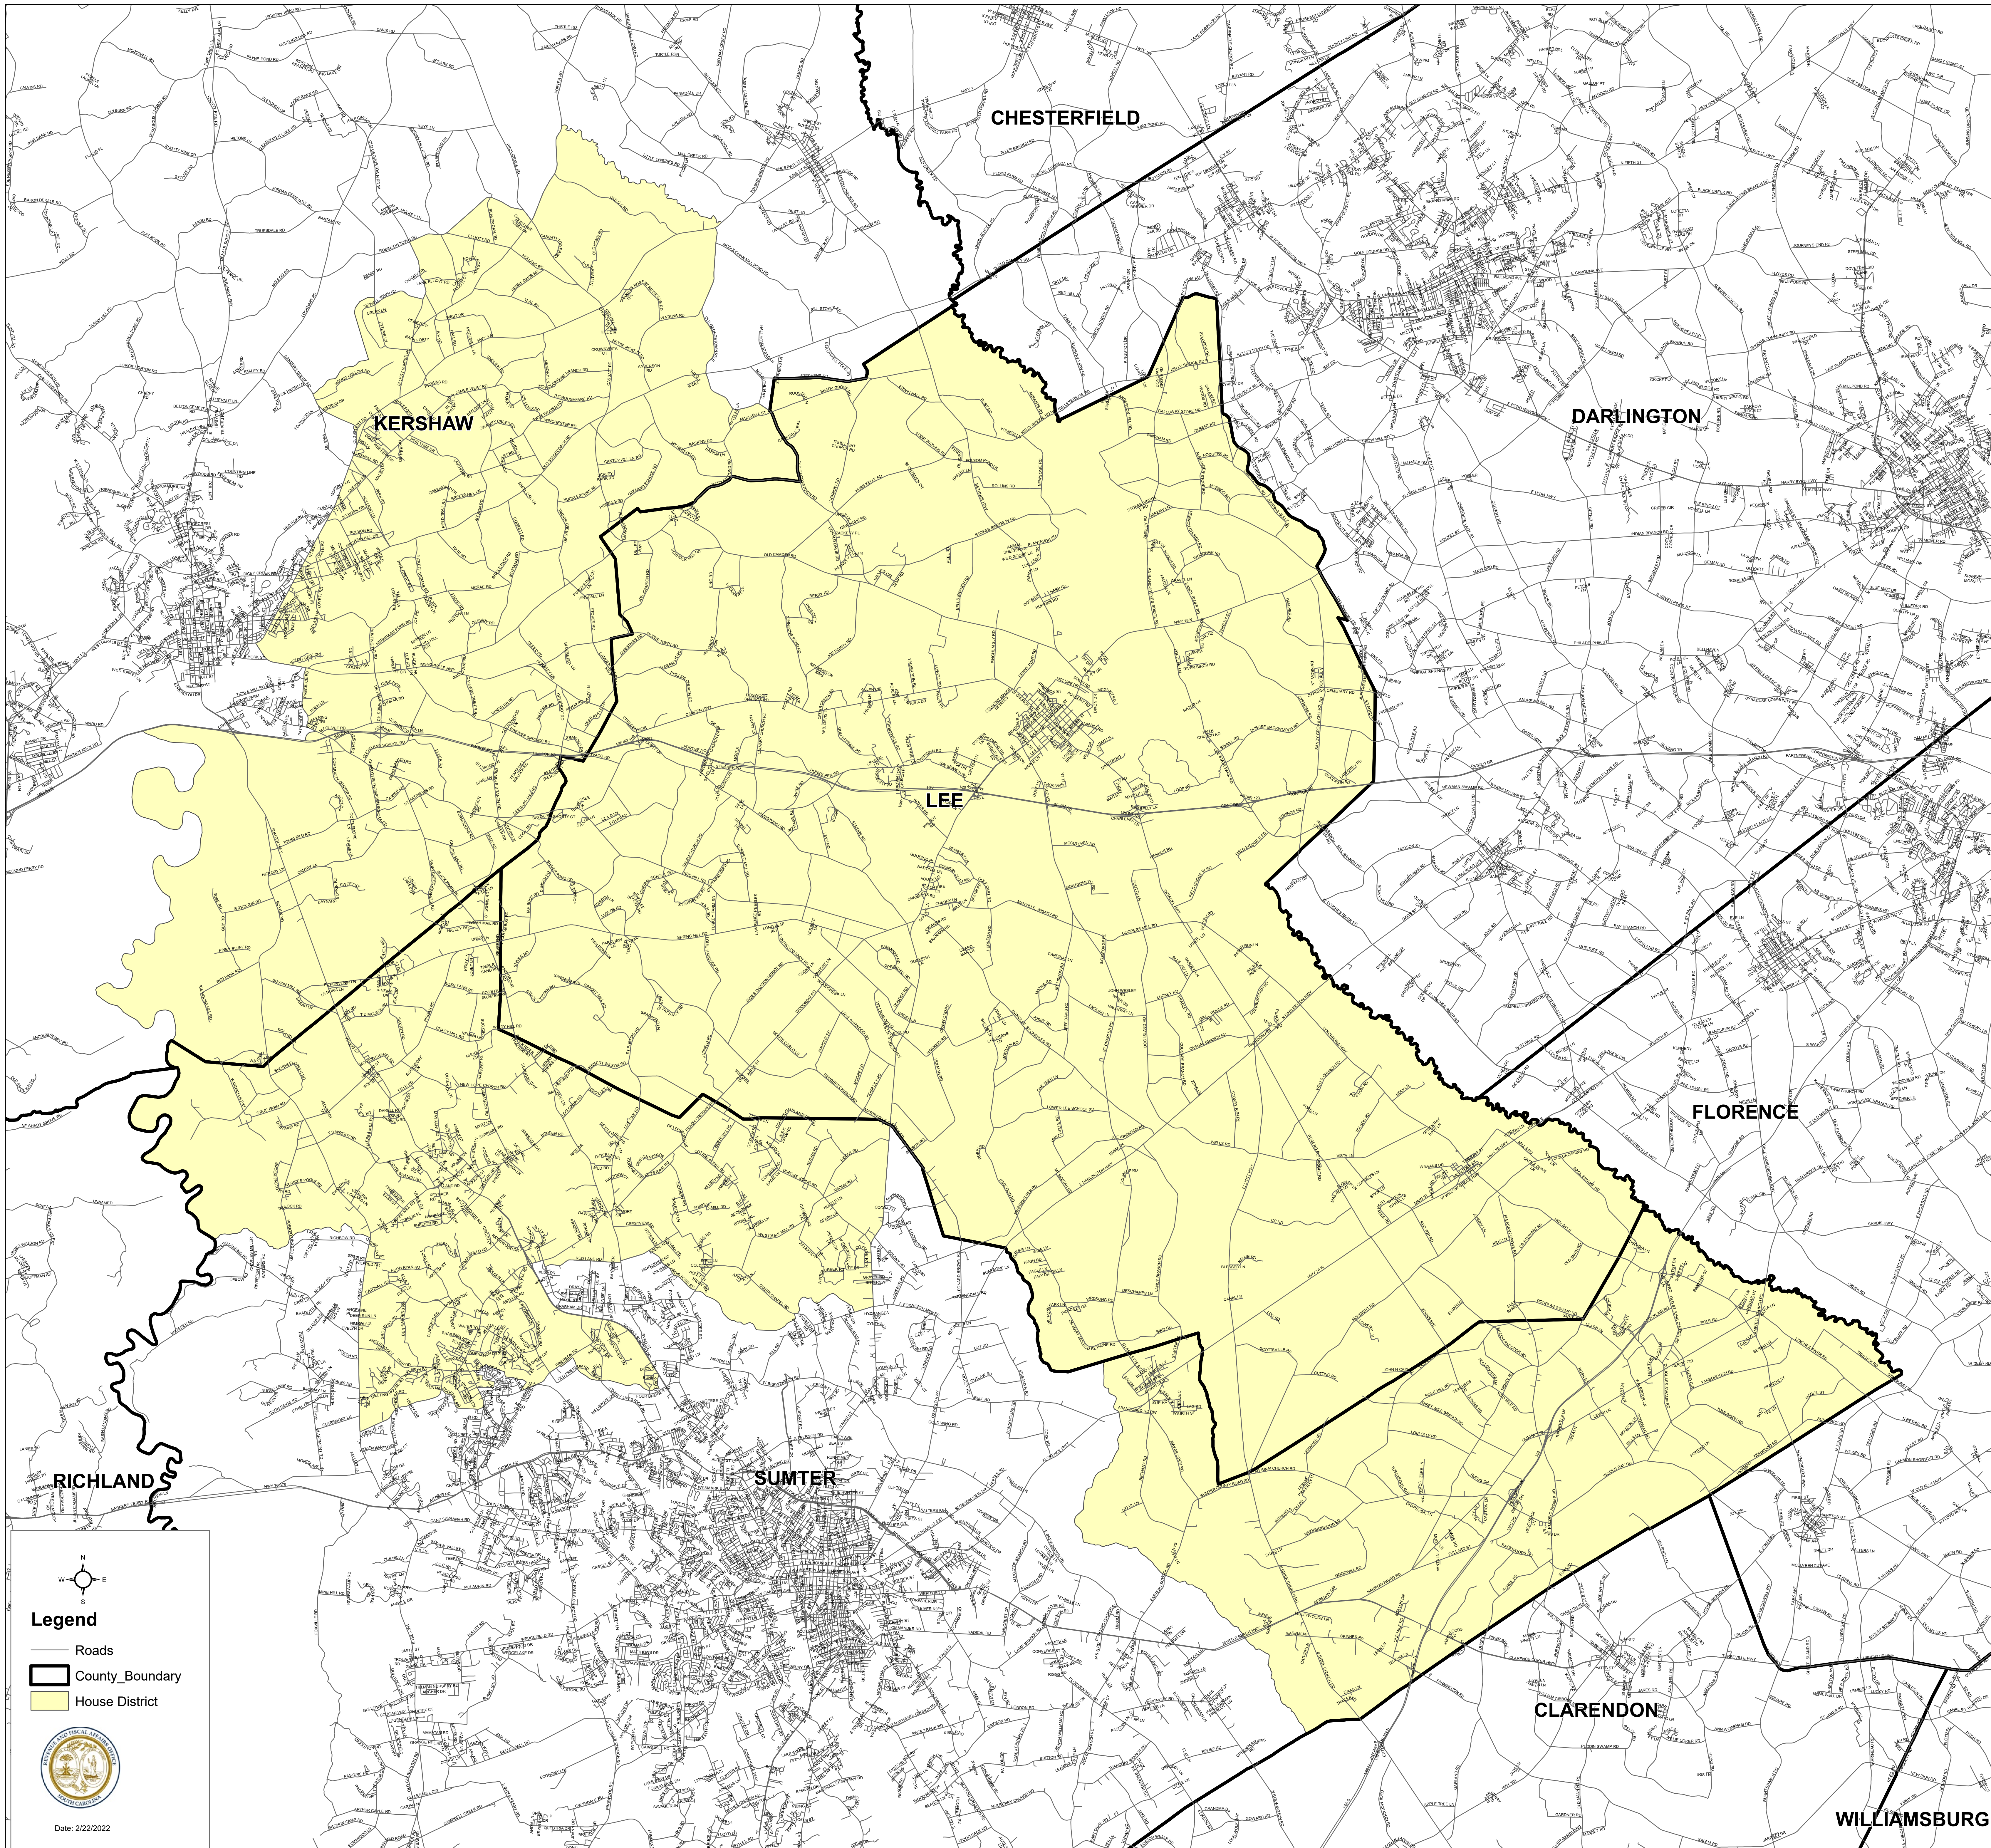

South Carolina House District 50

H.4493

Legend

- Roads
- County_Boundary
- House District

Date: 2/22/2022